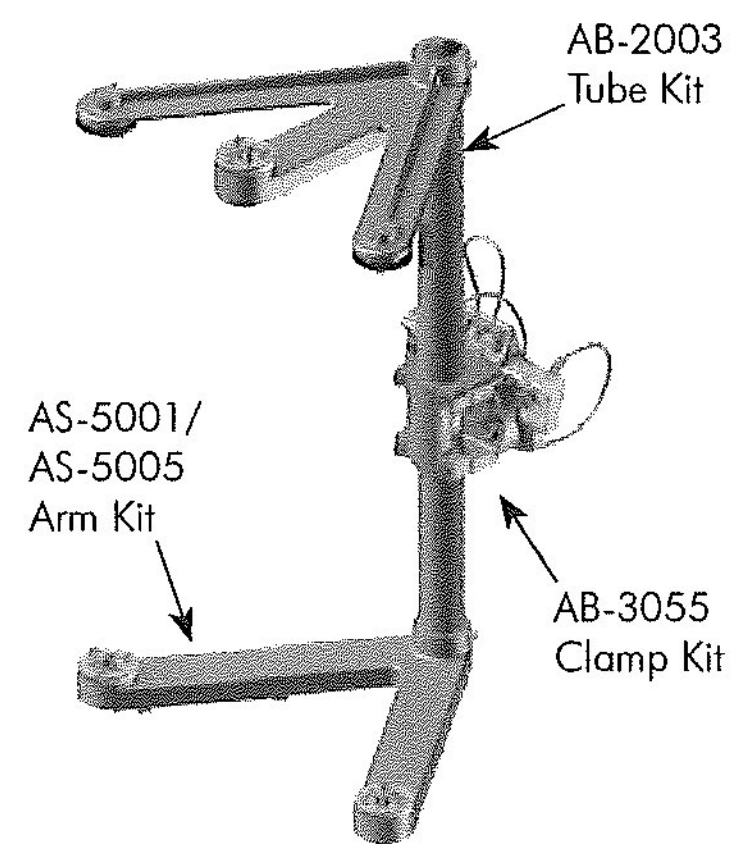

Cluster Assemblies

The Atlas Large Capacity series of Astro-Brac can conceal one 3/4" diameter or two 5/8" diameter conduits. The cluster assemblies are designed to mount five-section heads to any size or shape of mast arm or pole.

Astro-Brac
 PELCO PRODUCTS, INC.

Astro-Brac Assy, Atlas Series, 5-Sec Cluster, Articulated Serrated Cable Mount

AS-0162 - -
 Cable Length Coating
 See Note PNC=Process No Color
 P__=Paint

Note:
 Cable Length: 62", 84", 96", 110", 120", 132", 144", 220", or 280".
 Stainless steel upgrade available: includes stainless cable and slotted washer.
 Specify by including -SS in the part number, i.e., AS-0162-62-SS-PNC.

Astro-Brac Assy, Atlas Series, 5-Sec Cluster, Articulated Serrated Tenon Mount

AS-0187 - -
 Cable Length Coating
 62=62" Cable PNC=Process No Color
 84=84" Cable P__=Paint
 96=96" Cable

Note:
 Stainless steel upgrade available: includes stainless cable and slotted washer.
 Specify by including -SS in the part number, i.e., AS-0187-62-SS-PNC.

Astro-Brac Assy, Galaxy Series, 5-Sec Cluster, Cable Mount

AG-0138 - - Black
 Cable Length Coating
 See Note PNC=Process No Color
 P__=Paint

Note:
 Cable Length: 62", 84", 96", 110", 120", 132", 144", 220", or 280".
 Stainless steel upgrade available: includes stainless cable and slotted washer.
 Specify by including -SS in the part number, i.e., AG-0138-62-SS-PNC.