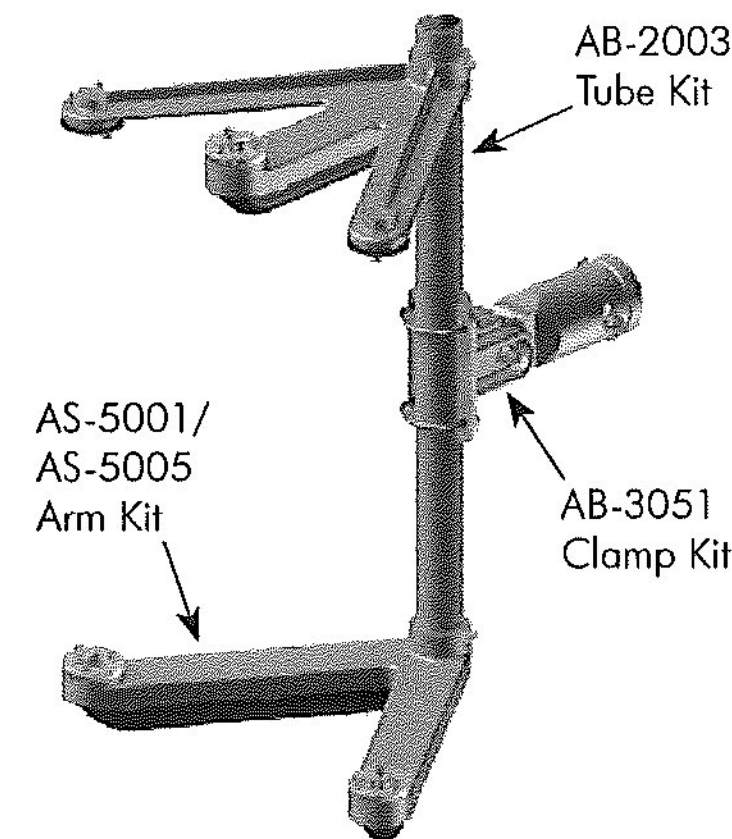

Cluster Assemblies

The Atlas Large Capacity series of Astro-Brac can conceal one 3/4" diameter or two 5/8" diameter conduits. The cluster assemblies are designed to mount five-section heads to any size or shape of mast arm or pole.

Astro-Brac
 PELCO PRODUCTS, INC.

Astro-Brac Assy, Atlas Series, 5-Sec Cluster, Articulated Serrated Cable Mount

AS-0162 - -
 Cable Length Coating
 See Note PNC=Process No Color
 P__=Paint

Note:
 Cable Length: 62", 84", 96", 110", 120", 132", 144", 220", or 280".
 Stainless steel upgrade available: includes stainless cable and slotted washer.
 Specify by including -SS in the part number, i.e., AS-0162-62-SS-PNC.

Astro-Brac Assy, Atlas Series, 5-Sec Cluster, Articulated Serrated Tenon Mount

AS-0187 - -
 Cable Length Coating
 62=62" Cable PNC=Process No Color
 84=84" Cable P__=Paint
 96=96" Cable

Note:
 Stainless steel upgrade available: includes stainless cable and slotted washer.
 Specify by including -SS in the part number, i.e., AS-0187-62-SS-PNC.

Astro-Brac Assy, Galaxy Series, 5-Sec Cluster, Cable Mount

AG-0138 - - Black
 Cable Length Coating
 See Note PNC=Process No Color
 P__=Paint

Note:
 Cable Length: 62", 84", 96", 110", 120", 132", 144", 220", or 280".
 Stainless steel upgrade available: includes stainless cable and slotted washer.
 Specify by including -SS in the part number, i.e., AG-0138-62-SS-PNC.