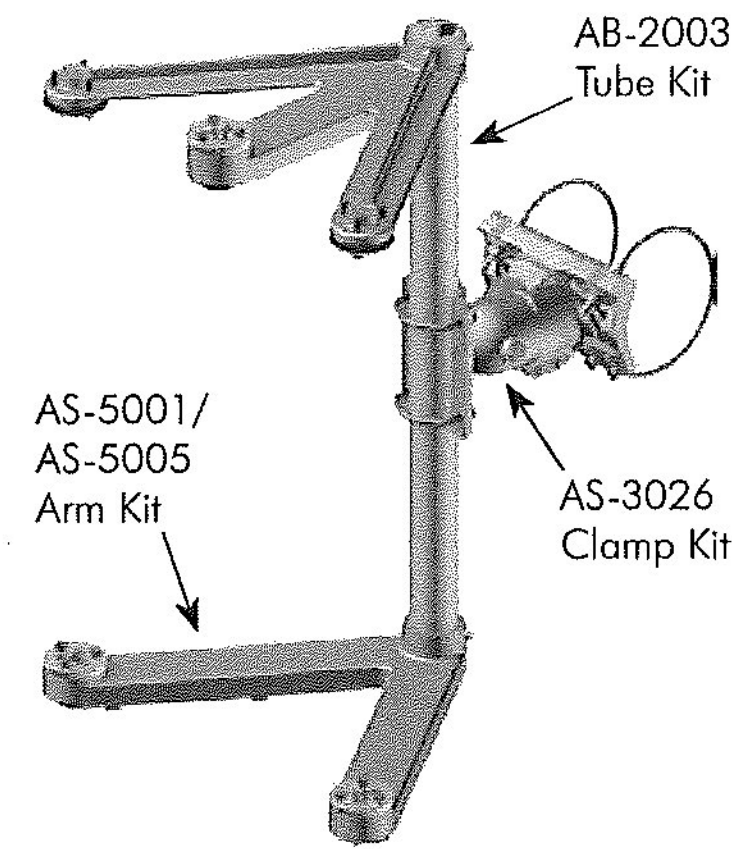

Cluster Assemblies

The Atlas Large Capacity series of Astro-Brac can conceal one 3/4" diameter or two 5/8" diameter conduits. The cluster assemblies are designed to mount five-section heads to any size or shape of mast arm or pole.

Astro-Brac
 PELCO PRODUCTS, INC.

Astro-Brac Assy, Atlas Series, 5-Sec Cluster, Articulated Serrated Cable Mount

AS-0162 - -
 Cable Length Coating
 See Note PNC=Process No Color
 P__=Paint

Note:
 Cable Length: 62", 84", 96", 110", 120", 132", 144", 220", or 280".
 Stainless steel upgrade available: includes stainless cable and slotted washer.
 Specify by including -SS in the part number, i.e., AS-0162-62-SS-PNC.

Astro-Brac Assy, Atlas Series, 5-Sec Cluster, Articulated Serrated Tenon Mount

AS-0187 - -
 Cable Length Coating
 62=62" Cable PNC=Process No Color
 84=84" Cable P__=Paint
 96=96" Cable

Note:
 Stainless steel upgrade available: includes stainless cable and slotted washer.
 Specify by including -SS in the part number, i.e., AS-0187-62-SS-PNC.

Astro-Brac Assy, Galaxy Series, 5-Sec Cluster, Cable Mount

AG-0138 - - Black
 Cable Length Coating
 See Note PNC=Process No Color
 P__=Paint

Note:
 Cable Length: 62", 84", 96", 110", 120", 132", 144", 220", or 280".
 Stainless steel upgrade available: includes stainless cable and slotted washer.
 Specify by including -SS in the part number, i.e., AG-0138-62-SS-PNC.