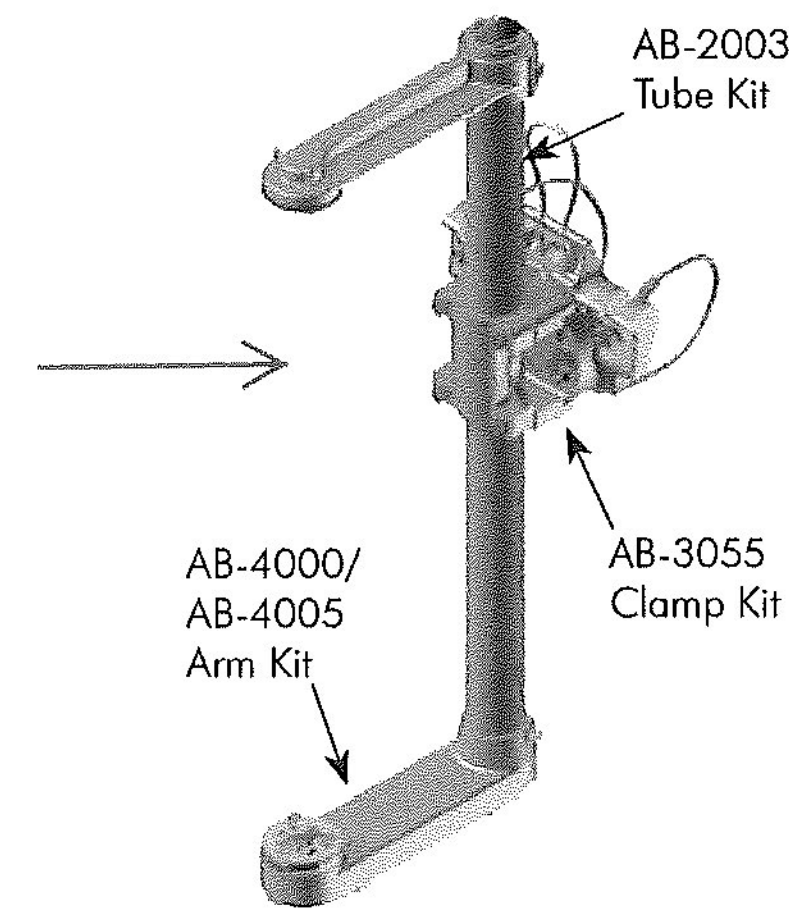

## 1-Way Assemblies

Designed to accommodate all traffic signals, with the exception of optically programmed. The Tallon Series Astro-Brac is designed to be tough and durable. It features all-axis adjustability and is designed to facilitate the mounting of any size signal to any size mast arm or pole.

### Astro-Brac Assy, Tallon Series, 1-Way Band Mount

AB-0618	Signal Section	Band Length	Coating
	1 = 1 Sec	29 = 29" Band	PNC = Process No Color
	2 = 2 Sec	36 = 36" Band	P__ = Paint
	3 = 3 Sec	42 = 42" Band	
	4 = 4 Sec	48 = 48" Band	
	5 = 5 Sec	56 = 56" Band	

Note:  
Stainless steel upgrade available: includes stainless clamp screw and slotted washer.  
Specify by including -SS in the part number, i.e., AB-0618-3-29-SS-PNC.

Note:  
Stainless steel upgrade available: includes stainless cable and slotted washer.  
Specify by including -SS in the part number, i.e., AB-0617-3-62-SS-PNC.