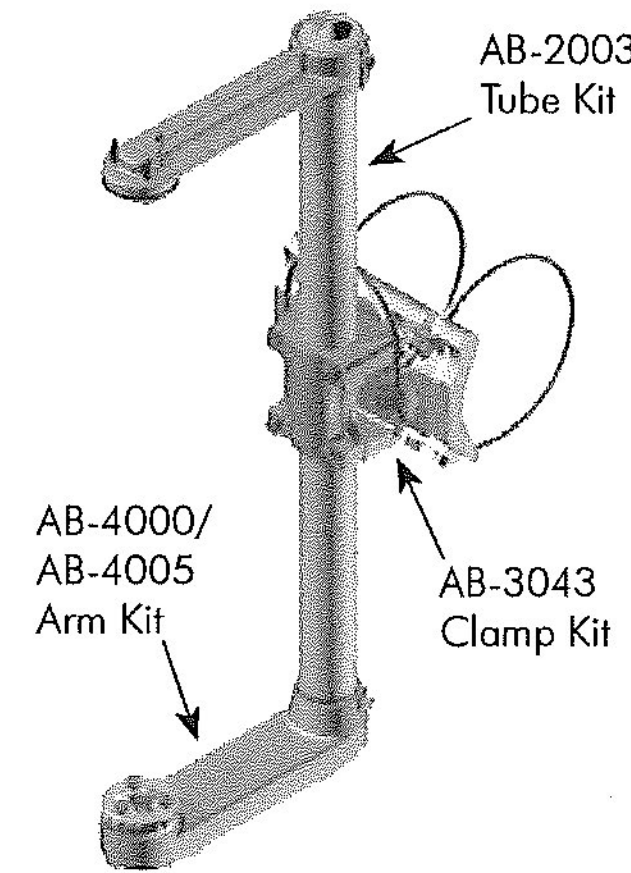

## 1-Way Assemblies

Designed to accommodate all traffic signals, with the exception of optically programmed. The Tallon Series Astro-Brac is designed to be tough and durable. It features all-axis adjustability and is designed to facilitate the mounting of any size signal to any size mast arm or pole.

### Astro-Brac Assy, Tallon Series, 1-Way Band Mount

AB-0618	Signal Section	Band Length	Coating
	1 = 1 Sec	29 = 29" Band	PNC = Process No Color
	2 = 2 Sec	36 = 36" Band	P__ = Paint
	3 = 3 Sec	42 = 42" Band	
	4 = 4 Sec	48 = 48" Band	
	5 = 5 Sec	56 = 56" Band	

Note:  
Stainless steel upgrade available: includes stainless clamp screw and slotted washer.  
Specify by including -SS in the part number, i.e., AB-0618-3-29-SS-PNC.

Note:  
Stainless steel upgrade available: includes stainless cable and slotted washer.  
Specify by including -SS in the part number, i.e., AB-0617-3-62-SS-PNC.