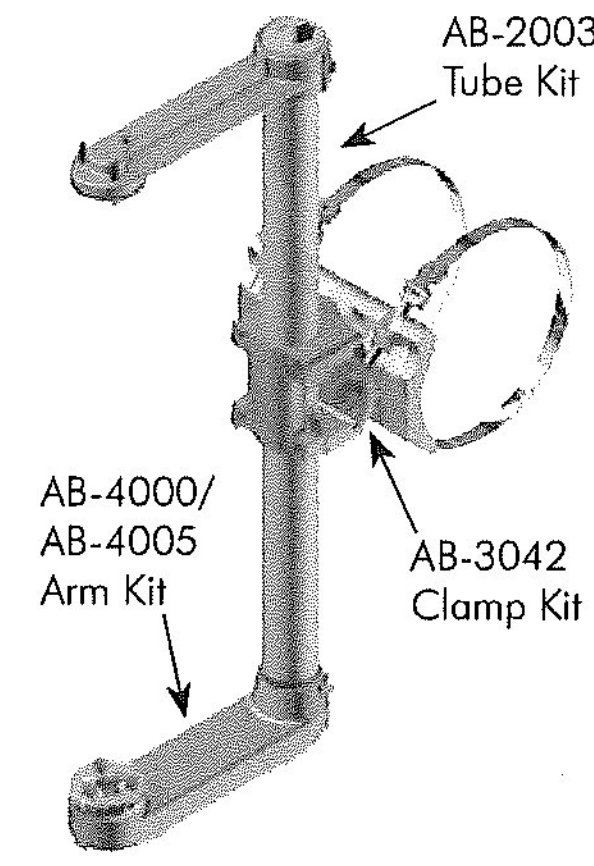

## 1-Way Assemblies

Designed to accommodate all traffic signals, with the exception of optically programmed. The Tallon Series Astro-Brac is designed to be tough and durable. It features all-axis adjustability and is designed to facilitate the mounting of any size signal to any size mast arm or pole.

### Astro-Brac Assy, Tallon Series, 1-Way Band Mount

AB-0618	Signal Section	Band Length	Coating
	1 = 1 Sec	29 = 29" Band	PNC = Process No Color
	2 = 2 Sec	36 = 36" Band	P__ = Paint
	3 = 3 Sec	42 = 42" Band	
	4 = 4 Sec	48 = 48" Band	
	5 = 5 Sec	56 = 56" Band	

Note:  
Stainless steel upgrade available: includes stainless clamp screw and slotted washer.  
Specify by including -SS in the part number, i.e., AB-0618-3-29-SS-PNC.

Note:  
Stainless steel upgrade available: includes stainless cable and slotted washer.  
Specify by including -SS in the part number, i.e., AB-0617-3-62-SS-PNC.