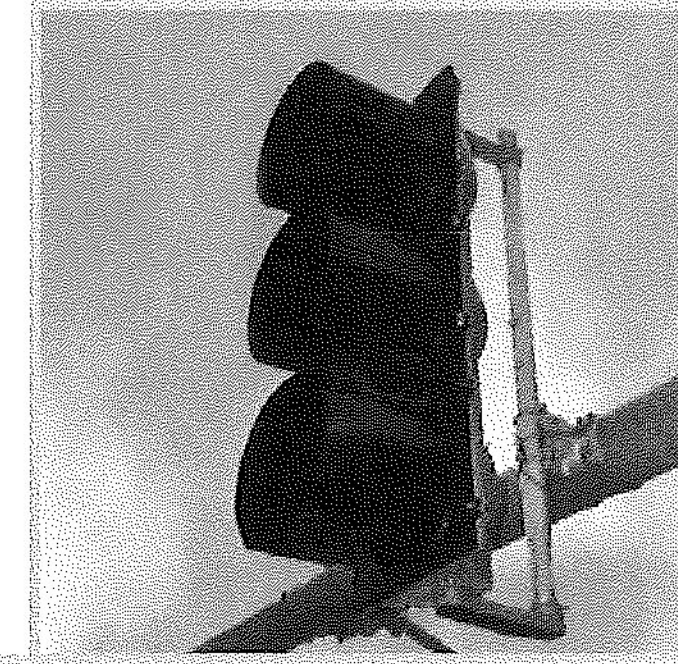

## 1-Way Assemblies

Designed to accommodate all traffic signals, with the exception of optically programmed. The Tallon Series Astro-Brac is designed to be tough and durable. It features all-axis adjustability and is designed to facilitate the mounting of any size signal to any size mast arm or pole.

### Astro-Brac Assy, Tallon Series, 1-Way Band Mount

AB-0618	Signal Section	Band Length	Coating
	1 = 1 Sec	29 = 29" Band	PNC = Process No Color
	2 = 2 Sec	36 = 36" Band	P__ = Paint
	3 = 3 Sec	42 = 42" Band	
	4 = 4 Sec	48 = 48" Band	
	5 = 5 Sec	56 = 56" Band	