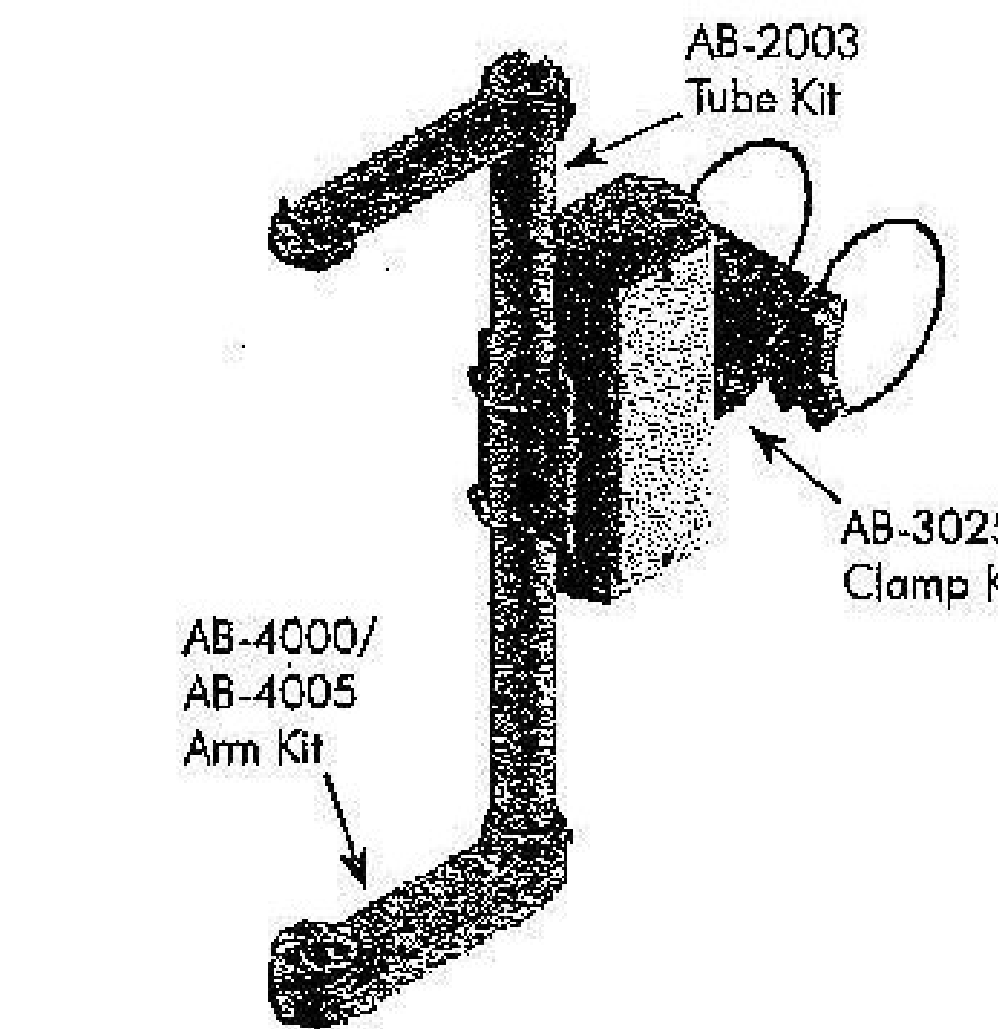

Terminal Compartment Assemblies

Designed to accommodate all traffic signals, with the exception of the optically programmed. The Astro-Brac features all-axis adjustability and is designed to facilitate the mounting of any size signal to any size of mast arm or pole.

Astro-Brac Assy, Mark I Terminal Compartment, 1-Way Band Mount

Signal Section	Band Length	Coating
AB-0140 - 3 & 4	42	P34
3=3 Sec	29=29" Band	PNC=Process No Color
4=4 Sec	36=36" Band	P__=Paint
5=5 Sec	42=42" Band	
	48=48" Band	
	56=56" Band	

For 3 & 4 Section Signals, Black Paint w Black Painted Bands

Note:
Stainless steel upgrade available; includes stainless clamp screw and slotted washer. Specify by including -SS in the part number, i.e., AB-0140-3-29-SS-PNC.