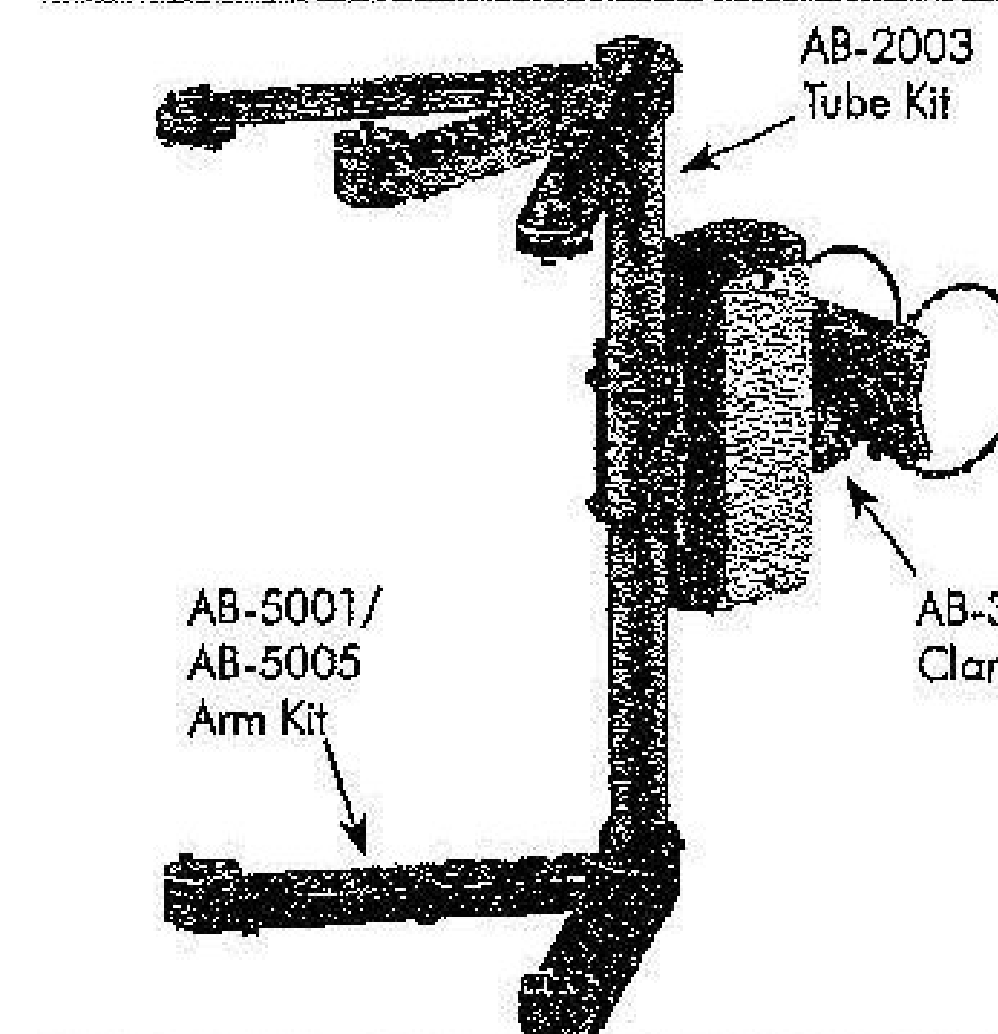

Astro-Brac Assy, Mark I Terminal Compartment, 5-Sec Cluster Cable Mount

Cable Length	Coating
AB-0147 -	
62=62" Cable	PNC=Process No Color
84=84" Cable	P__=Paint
96=96" Cable	

Note:
Stainless steel upgrade available; includes stainless cable and slotted washer. Specify by including -SS in the part number, i.e., AB-0147-62-SS-PNC.

1. Note: 1. All assemblies are supplied standard with stainless steel fasteners.
   2. See Reference Section for clamp kit pole diameters.
   3. See Reference Section for available paint colors.

Astro-Brac