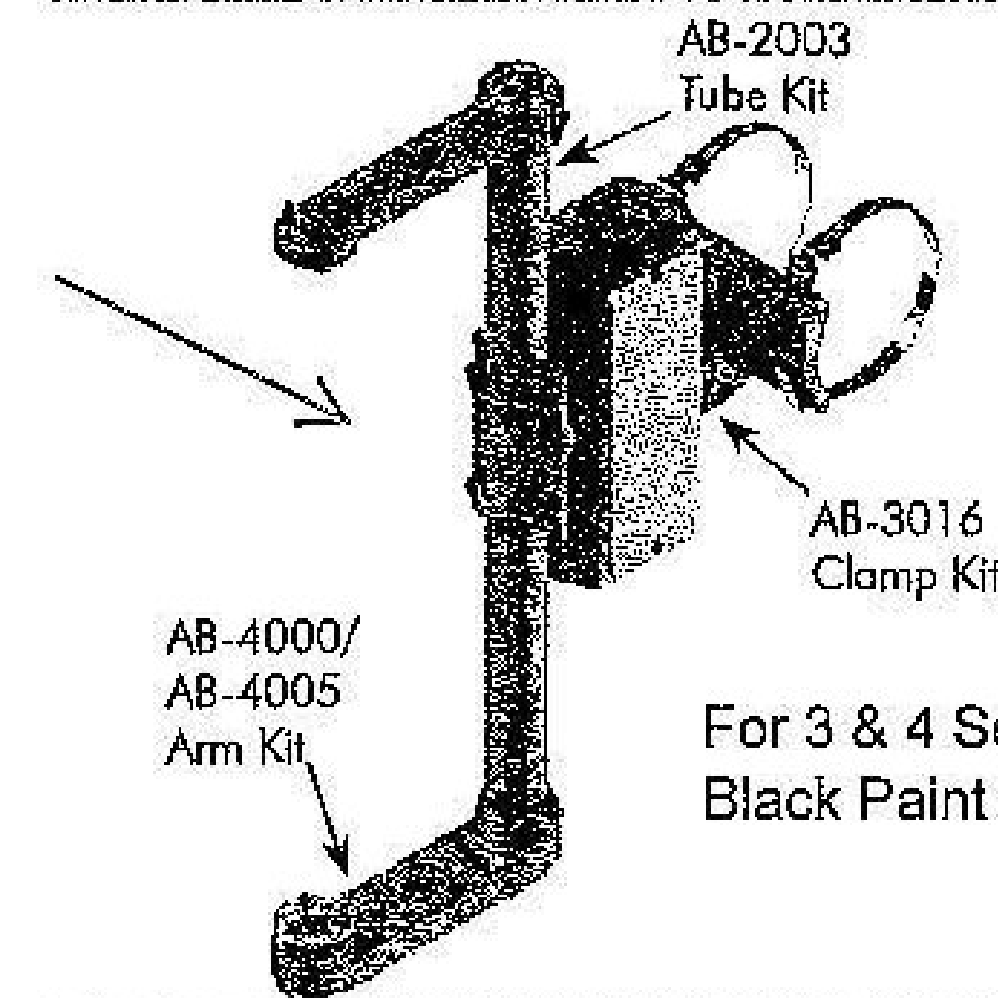

Terminal Compartment Assemblies

Designed to accommodate all traffic signals, with the exception of the optically programmed. The Astro-Brac features all-axis adjustability and is designed to facilitate the mounting of any size signal to any size of mast arm or pole.

Astro-Brac Assy, Mark I Terminal Compartment, 1-Way Band Mount

Signal Section	Band Length	Coating
AB-0140 - 3 & 4	42	P34
3=3 Sec	29=29" Band	PNC=Process No Color
4=4 Sec	36=36" Band	P__=Paint
5=5 Sec	42=42" Band	
	48=48" Band	
	56=56" Band	

For 3 & 4 Section Signals, Black Paint w Black Painted Bands

Note:
Stainless steel upgrade available; includes stainless clamp screw and slotted washer. Specify by including -SS in the part number, i.e., AB-0140-3-29-SS-PNC.