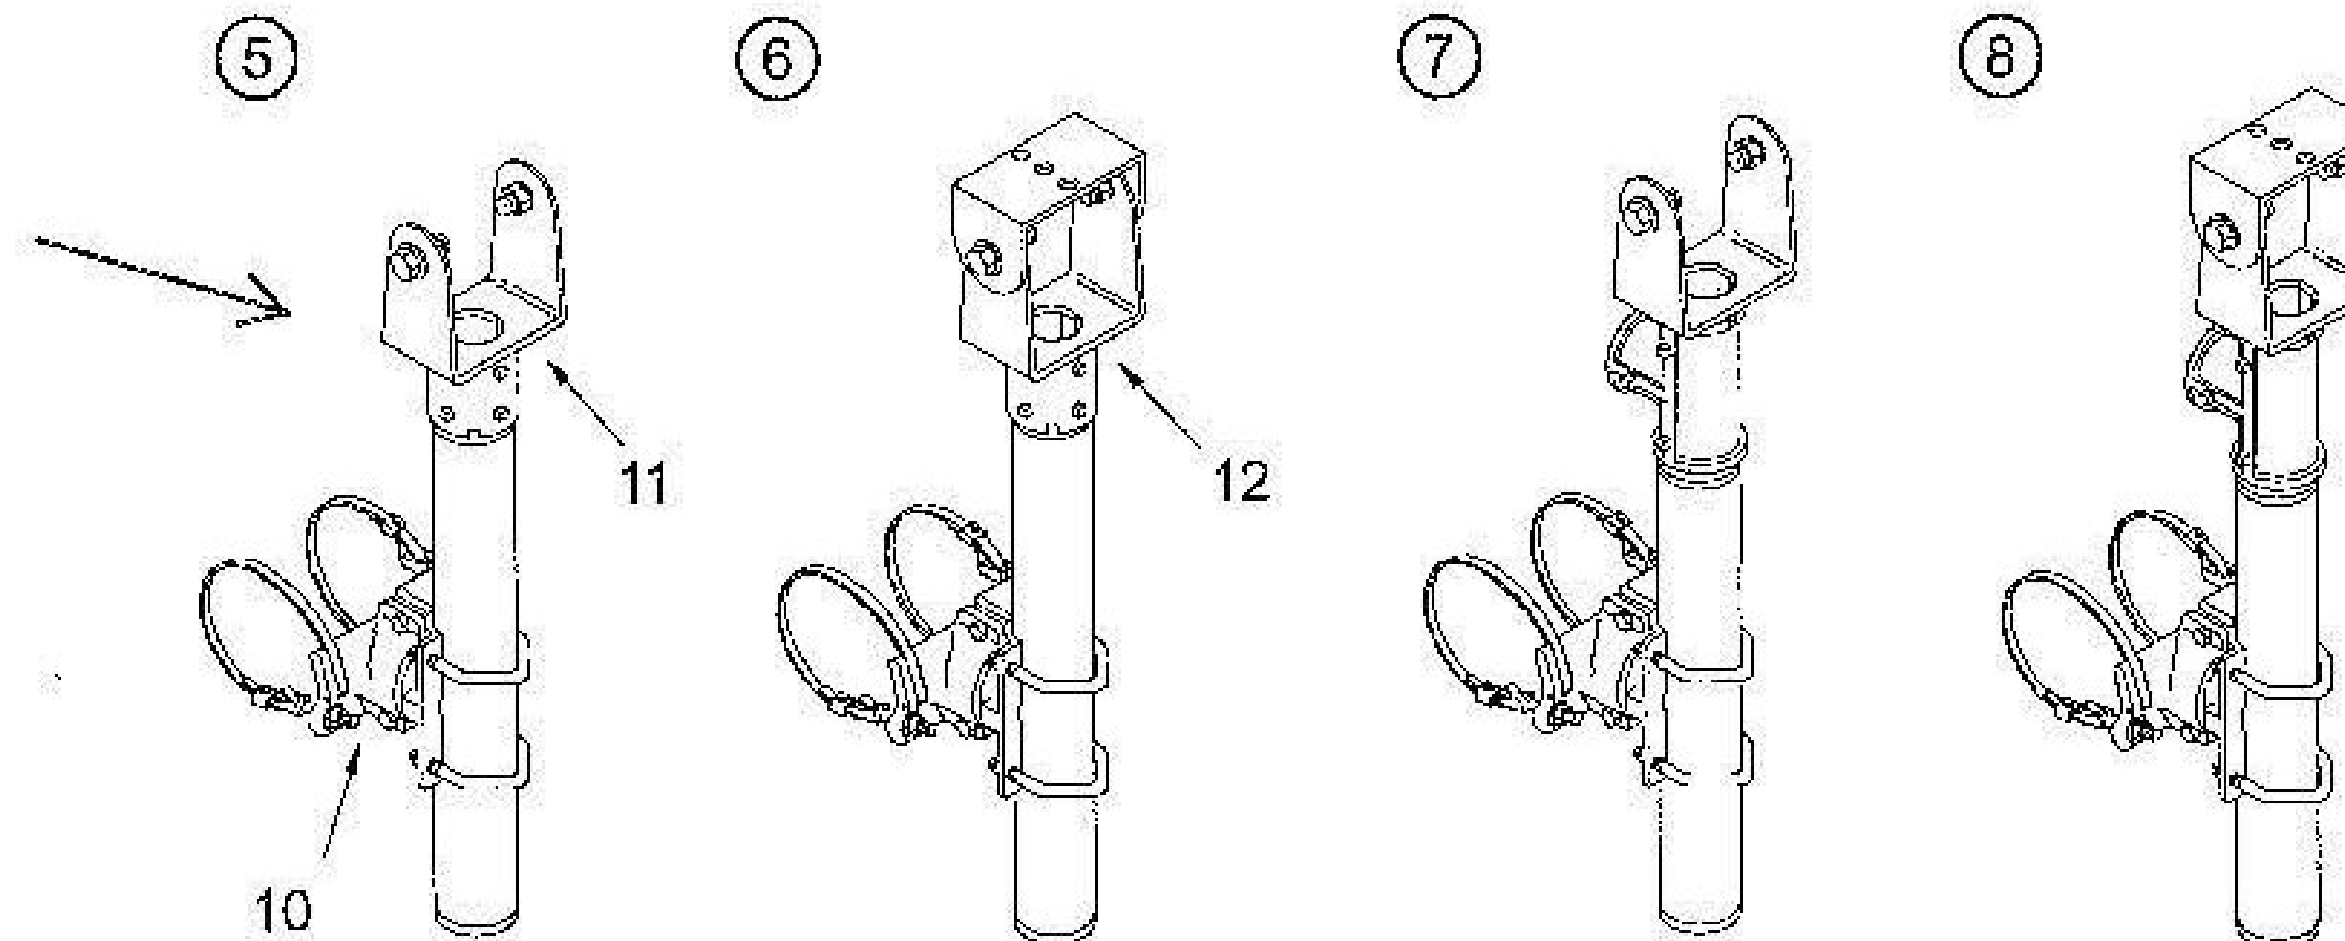

CAMERA MOUNTINGS Astro-Brac

ITEM	DESCRIPTION	PART NO.
VIDEO DETECTION CAMERA BRACKET		
Extended Tilt & Pan, Stellar Series:		
1	Cable Mount, 1-Piece	AS-0175
2	Cable Mount, 2-Piece	AS-0169
3	Cable Mount w/ Service Wire Outlet, 1-Piece	AS-0166
4	Cable Mount w/ Service Wire Outlet, 2-Piece	AS-0164
5	Band Mount, 1-Piece	AS-0170
6	Band Mount, 2-Piece	AS-0172
7	Band Mount w/ Service Wire Outlet, 1-Piece	AS-0177
8	Band Mount w/ Service Wire Outlet, 2-Piece	AS-0173
ASTRO-BRAC CLAMP KIT, Stellar Series:		
9	Cable Mount	AS-3009
10	Band Mount	AS-3004
CAMERA MOUNTING BRACKET:		
11	1-Piece, Alum.	SH-0514
12	2-Piece, Alum.	SH-0515
13	1-Piece, Iiteris Versicam, Alum.	SH-0537
14	Adjustable, 2.88" to 4.38", Alum.	SH-0538

Notes:

- All assemblies are supplied standard with stainless steel fasteners. Stainless steel upgrade shall include stainless clamp screw kit where applicable.
- 1-piece bracket for mounting Iiteris, Odetics, or Econolite Solo Pro type cameras. 2-piece bracket for mounting Burle type cameras.
- Please specify options when ordering.

ITEM 1-4 OPTIONS
TUBE LENGTH:
23", 37", 46", or 74"
CABLE LENGTH:
62", 84", or 96"
PAINT

ITEM 13-14 OPTIONS
PAINT

ITEM 5-8 OPTIONS
TUBE LENGTH:
23", 37", 46", or 74"
BAND LENGTH:
29", 36", 42", 48", or 56"
STAINLESS UPGRADE
PAINT