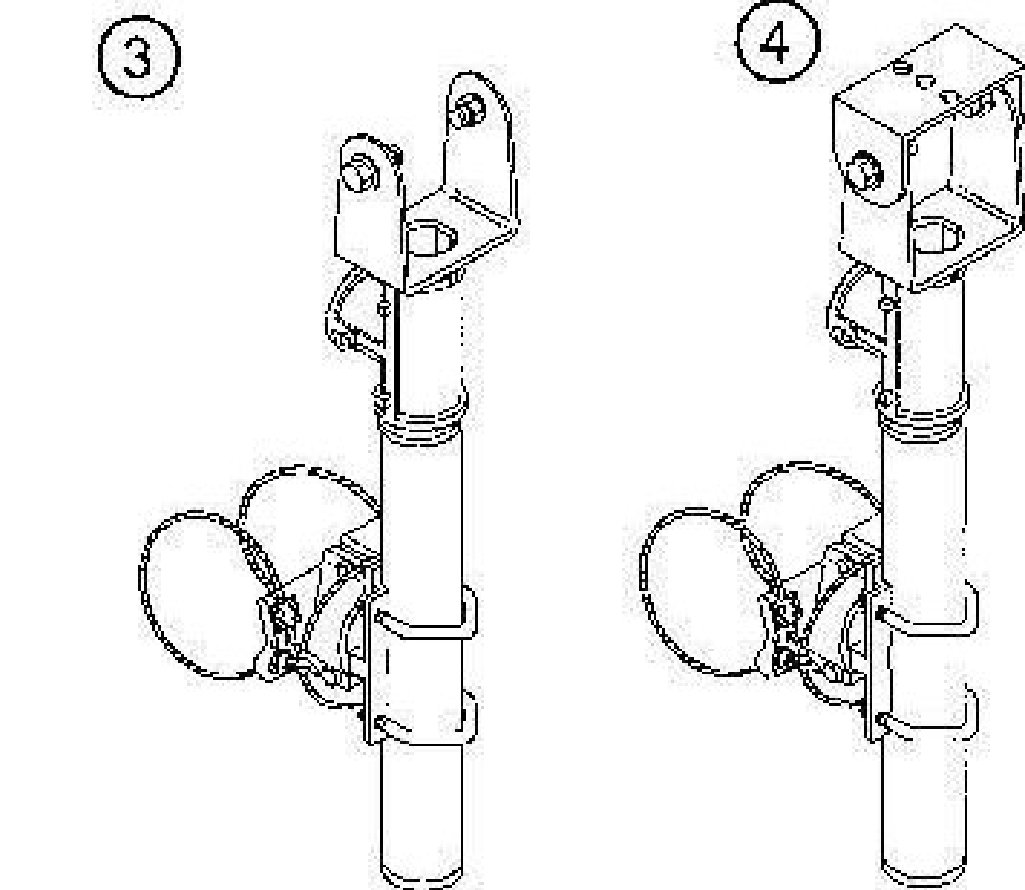

CAMERA MOUNTINGS Astro-Brac

ITEM	DESCRIPTION	PART NO.
VIDEO DETECTION CAMERA BRACKET		
Extended Tilt & Pan, Stellar Series:		
1	Cable Mount, 1-Piece	AS-0175
2	Cable Mount, 2-Piece	AS-0169
3	Cable Mount w/ Service Wire Outlet, 1-Piece	AS-0166
4	Cable Mount w/ Service Wire Outlet, 2-Piece	AS-0164
5	Band Mount, 1-Piece	AS-0170
6	Band Mount, 2-Piece	AS-0172
7	Band Mount w/ Service Wire Outlet, 1-Piece	AS-0177
8	Band Mount w/ Service Wire Outlet, 2-Piece	AS-0173
ASTRO-BRAC CLAMP KIT, Stellar Series:		
9	Cable Mount	AS-3009
10	Band Mount	AS-3004
CAMERA MOUNTING BRACKET:		
11	1-Piece, Alum.	SH-0514
12	2-Piece, Alum.	SH-0515
13	1-Piece, Iiteris Versicam, Alum.	SH-0537
14	Adjustable, 2.88" to 4.38", Alum.	SH-0538

Notes:

- All assemblies are supplied standard with stainless steel fasteners. Stainless steel upgrade shall include stainless clamp screw kit where applicable.
- 1-piece bracket for mounting Iiteris, Odetics, or Econolite Solo Pro type cameras. 2-piece bracket for mounting Burle type cameras.
- Please specify options when ordering.

ITEM 1-4 OPTIONS
TUBE LENGTH:
23", 37", 46", or 74"
CABLE LENGTH:
62", 84", or 96"
PAINT

ITEM 13-14 OPTIONS
PAINT

ITEM 5-8 OPTIONS
TUBE LENGTH:
23", 37", 46", or 74"
BAND LENGTH:
29", 36", 42", 48", or 56"
STAINLESS UPGRADE
PAINT