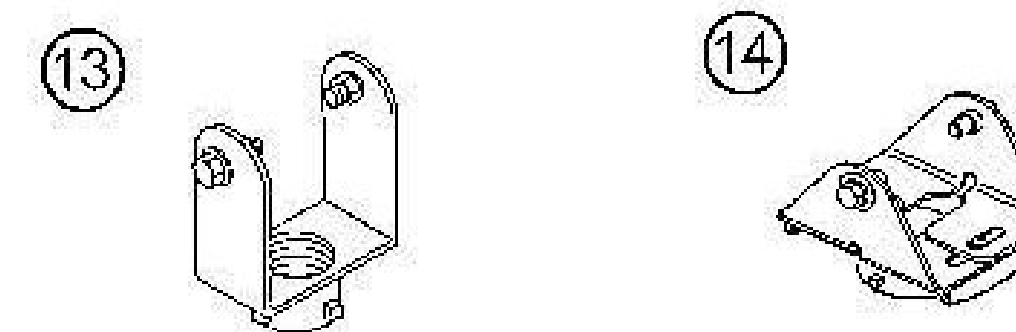

ITEM 13-14 OPTIONS
PAINT