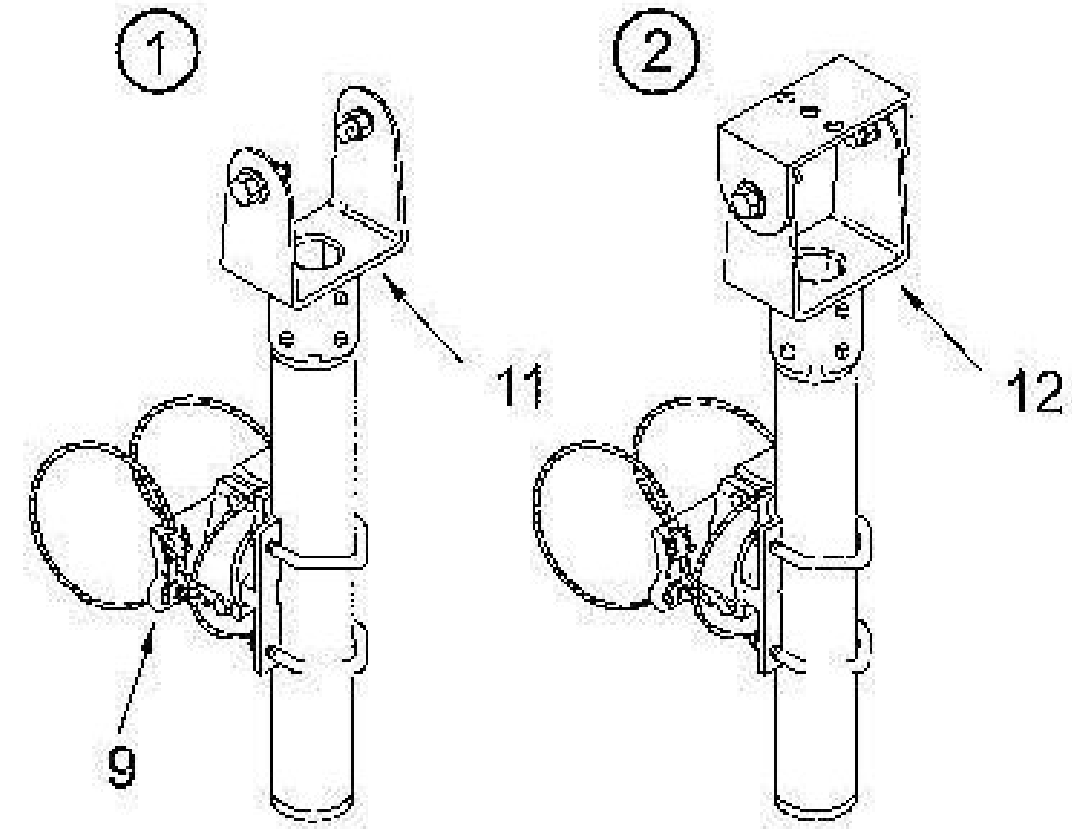

CAMERA MOUNTINGS Astro-Brac

ITEM	DESCRIPTION	PART NO.
VIDEO DETECTION CAMERA BRACKET		
Extended Tilt & Pan, Stellar Series:		
1	Cable Mount, 1-Piece	AS-0175
2	Cable Mount, 2-Piece	AS-0169
3	Cable Mount w/ Service Wire Outlet, 1-Piece	AS-0166
4	Cable Mount w/ Service Wire Outlet, 2-Piece	AS-0164
5	Band Mount, 1-Piece	AS-0170
6	Band Mount, 2-Piece	AS-0172
7	Band Mount w/ Service Wire Outlet, 1-Piece	AS-0177
8	Band Mount w/ Service Wire Outlet, 2-Piece	AS-0173
ASTRO-BRAC CLAMP KIT, Stellar Series:		
9	Cable Mount	AS-3009
10	Band Mount	AS-3004
CAMERA MOUNTING BRACKET:		
11	1-Piece, Alum.	SH-0514
12	2-Piece, Alum.	SH-0515
13	1-Piece, Iiteris Versicam, Alum.	SH-0537
14	Adjustable, 2.88" to 4.38", Alum.	SH-0538

Notes:

- All assemblies are supplied standard with stainless steel fasteners. Stainless steel upgrade shall include stainless clamp screw kit where applicable.
- 1-piece bracket for mounting Iiteris, Odetics, or Econolite Solo Pro type cameras. 2-piece bracket for mounting Burle type cameras.
- Please specify options when ordering.

ITEM 1-4 OPTIONS
TUBE LENGTH:
23", 37", 46", or 74"
CABLE LENGTH:
62", 84", or 96"
PAINT

ITEM 13-14 OPTIONS
PAINT

ITEM 5-8 OPTIONS
TUBE LENGTH:
23", 37", 46", or 74"
BAND LENGTH:
29", 36", 42", 48", or 56"
STAINLESS UPGRADE
PAINT