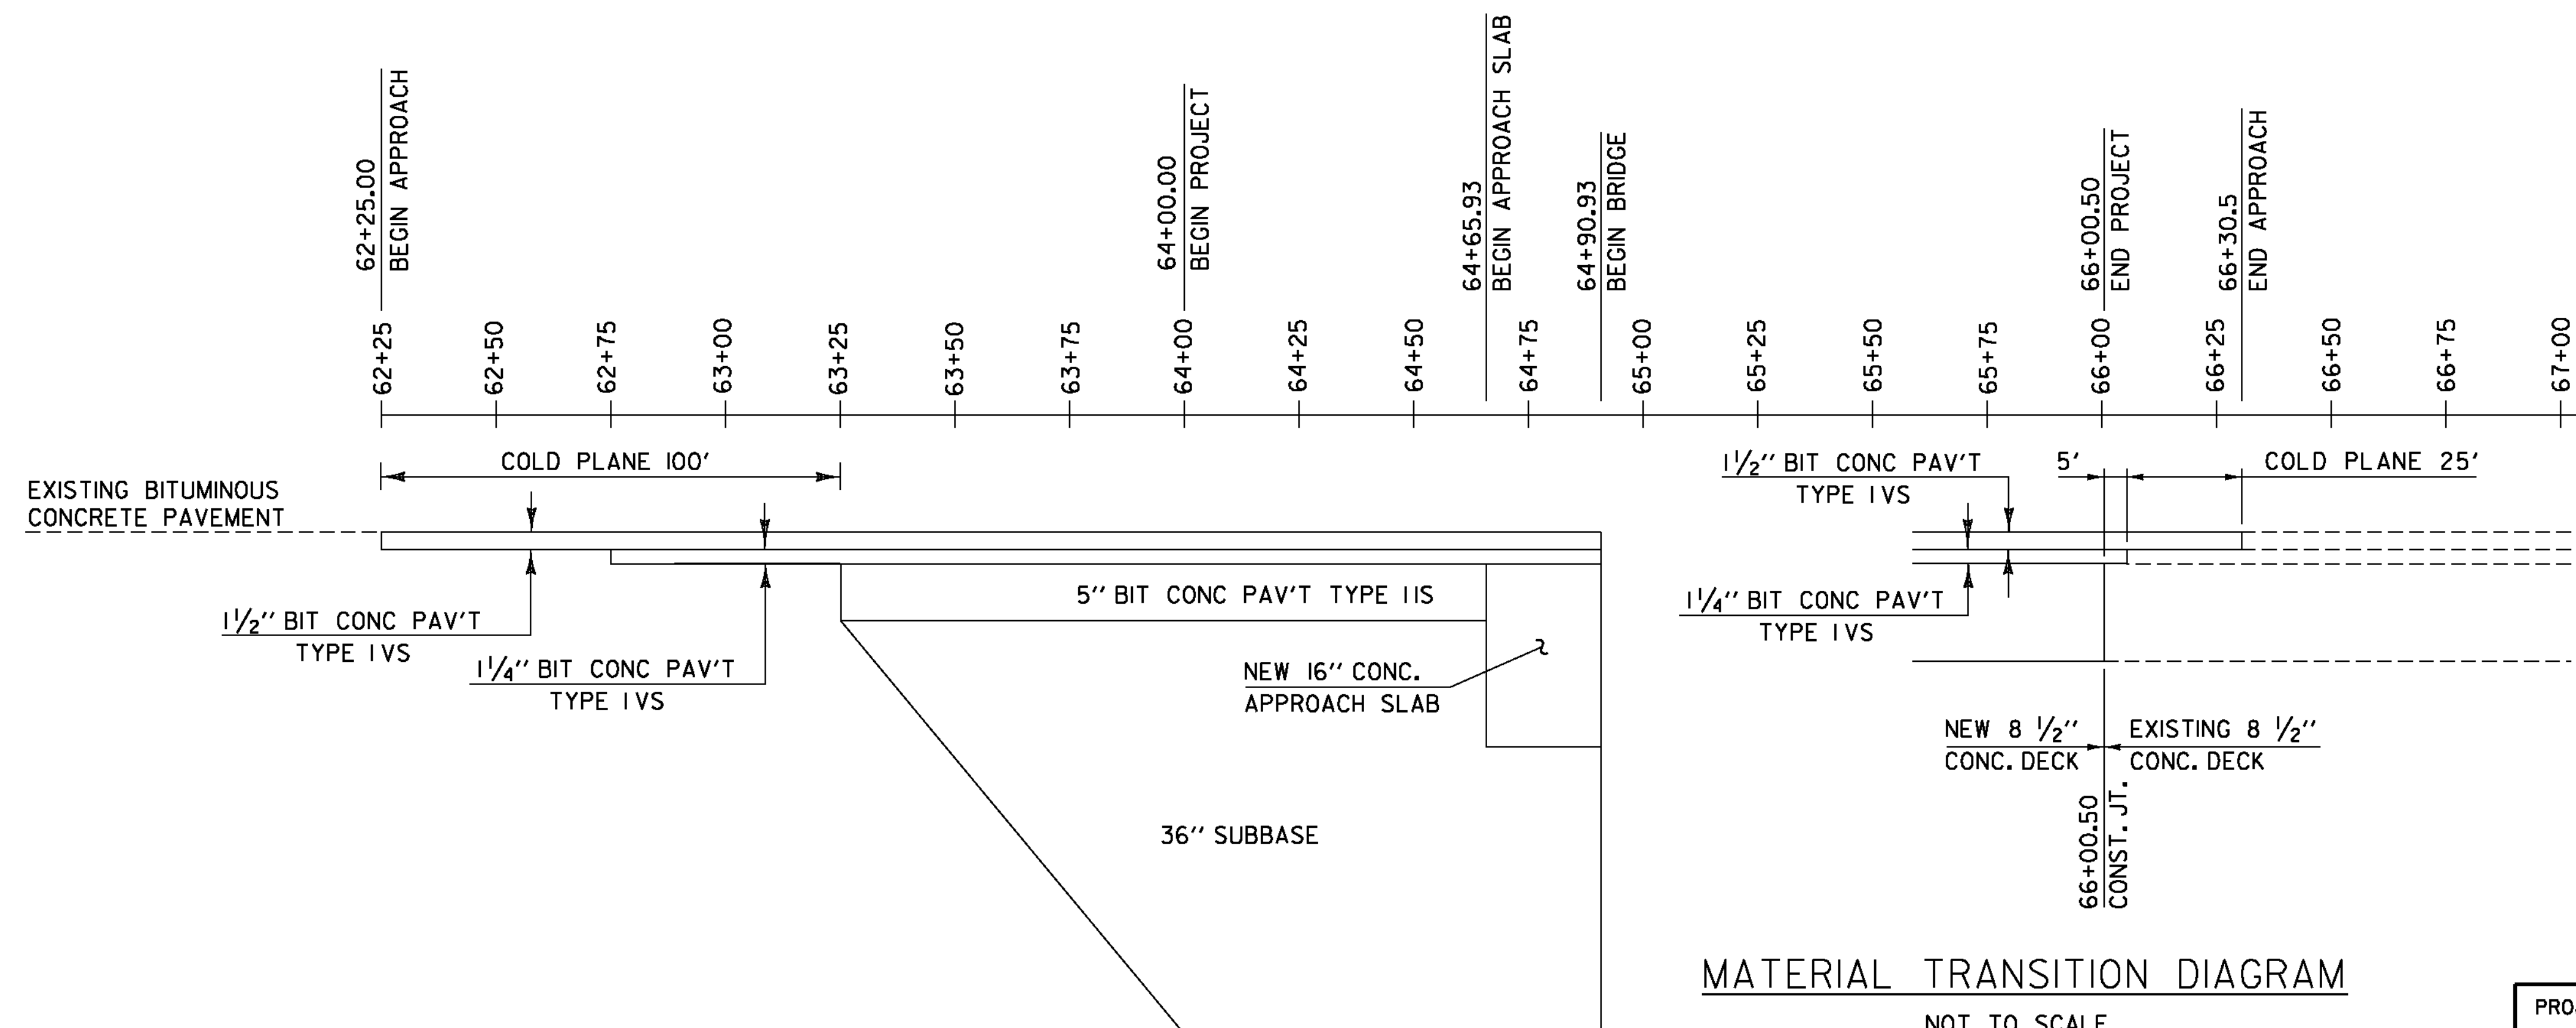

BANKING DIAGRAM

MATERIAL TRANSITION DIAGRAM

NOT TO SCALE

PROJECT NAME:	WOODFORD
PROJECT NUMBER:	ER BHF 010-1(44)
FILE NAME:	slb214banking.dgn
PROJECT LEADER:	C. CARLSON
DESIGNED BY:	M. EVANS-MONGEON
BANKING DIAGRAM & MATERIAL TRANSITION	
PLOT DATE:	23-MAR-2012
DRAWN BY:	C. MOONEY
CHECKED BY:	EVANS-MONGEON
SHEET	16 OF 58