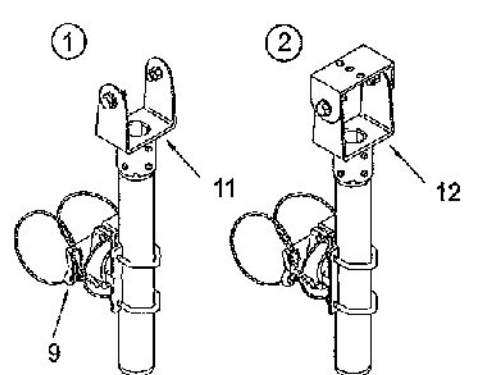

CAMERA MOUNTINGS Astro-Brac

ITEM	DESCRIPTION	PART NO.
VIDEO DETECTION CAMERA BRACKET		
Extended Tilt & Pan, Stellar Series:		
1	Cable Mount, 1-Piece	AS-0176
2	Cable Mount, 2-Piece	AS-0159
3	Cable Mount w/ Service Wire Outlet, 1-Piece	AS-0166
4	Cable Mount w/ Service Wire Outlet, 2-Piece	AS-0164
5	Band Mount, 1-Piece	AS-0170
6	Band Mount, 2-Piece	AS-0172
7	Band Mount w/ Service Wire Outlet, 1-Piece	AS-0177
8	Band Mount w/ Service Wire Outlet, 2-Piece	AS-0173
ASTRO-BRAC CLAMP KIT, Stellar Series:		
9	Cable Mount	AS-3009
10	Band Mount	AS-3004
CAMERA MOUNTING BRACKET:		
11	1-Piece, Alum.	SH-0514
12	2-Piece, Alum.	SH-0516
13	1-Piece, Heavy Vertical, Alum.	SH-0537
14	Adjustable, 2.58" to 4.36", Alum.	SH-0538