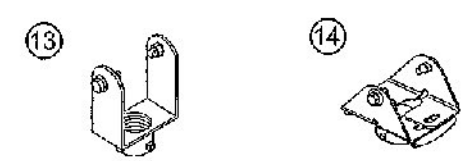

ITEM 13-14 OPTIONS
PAINT