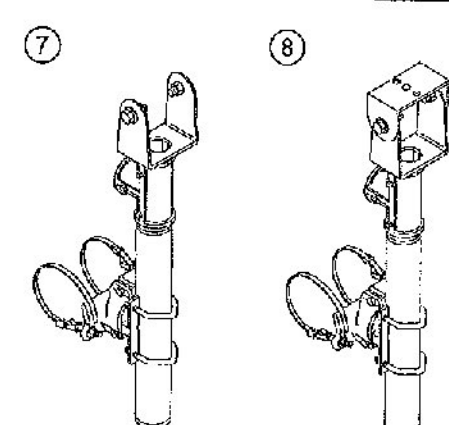

CAMERA MOUNTINGS Astro-Brac

ITEM	DESCRIPTION	PART NO.
VIDEO DETECTION CAMERA BRACKET		
Extended Tilt & Pan, Stellar Series:		
1	Cable Mount, 1-Piece	AS-0176
2	Cable Mount, 2-Piece	AS-0159
3	Cable Mount w/ Service Wire Outlet, 1-Piece	AS-0166
4	Cable Mount w/ Service Wire Outlet, 2-Piece	AS-0164
5	Band Mount, 1-Piece	AS-0170
6	Band Mount, 2-Piece	AS-0172
7	Band Mount w/ Service Wire Outlet, 1-Piece	AS-0177
8	Band Mount w/ Service Wire Outlet, 2-Piece	AS-0173
ASTRO-BRAC CLAMP KIT, Stellar Series:		
9	Cable Mount	AS-3009
10	Band Mount	AS-3004
CAMERA MOUNTING BRACKET:		
11	1-Piece, Alum.	SH-0514
12	2-Piece, Alum.	SH-0516
13	1-Piece, Heavy Vertical, Alum.	SH-0537
14	Adjustable, 2.58" to 4.36", Alum.	SH-0538