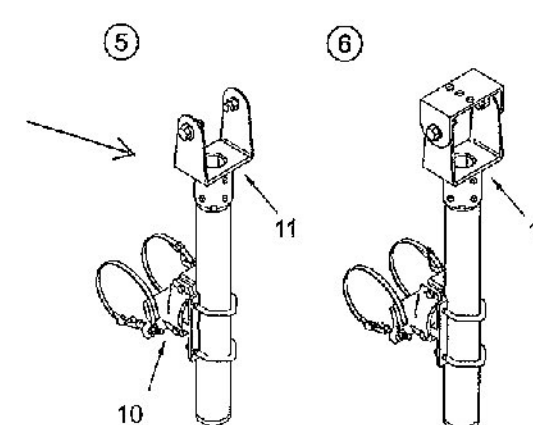

CAMERA MOUNTINGS Astro-Brac

ITEM	DESCRIPTION	PART NO.
VIDEO DETECTION CAMERA BRACKET		
Extended Tilt & Pan, Stellar Series:		
1	Cable Mount, 1-Piece	AS-0176
2	Cable Mount, 2-Piece	AS-0159
3	Cable Mount w/ Service Wire Outlet, 1-Piece	AS-0166
4	Cable Mount w/ Service Wire Outlet, 2-Piece	AS-0164
5	Band Mount, 1-Piece	AS-0170
6	Band Mount, 2-Piece	AS-0172
7	Band Mount w/ Service Wire Outlet, 1-Piece	AS-0177
8	Band Mount w/ Service Wire Outlet, 2-Piece	AS-0173
ASTRO-BRAC CLAMP KIT, Stellar Series:		
9	Cable Mount	AS-3009
10	Band Mount	AS-3004
CAMERA MOUNTING BRACKET:		
11	1-Piece, Alum.	SH-0514
12	2-Piece, Alum.	SH-0516
13	1-Piece, Heavy Vertical, Alum.	SH-0537
14	Adjustable, 2.58" to 4.36", Alum.	SH-0538