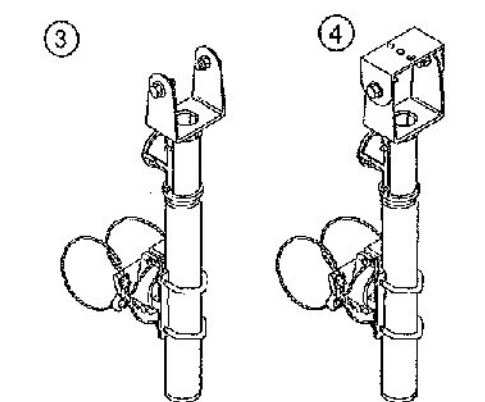

CAMERA MOUNTINGS Astro-Brac

ITEM	DESCRIPTION	PART NO.
VIDEO DETECTION CAMERA BRACKET		
Extended Tilt & Pan, Stellar Series:		
1	Cable Mount, 1-Piece	AS-0176
2	Cable Mount, 2-Piece	AS-0159
3	Cable Mount w/ Service Wire Outlet, 1-Piece	AS-0166
4	Cable Mount w/ Service Wire Outlet, 2-Piece	AS-0164
5	Band Mount, 1-Piece	AS-0170
6	Band Mount, 2-Piece	AS-0172
7	Band Mount w/ Service Wire Outlet, 1-Piece	AS-0177
8	Band Mount w/ Service Wire Outlet, 2-Piece	AS-0173
ASTRO-BRAC CLAMP KIT, Stellar Series:		
9	Cable Mount	AS-3009
10	Band Mount	AS-3004
CAMERA MOUNTING BRACKET:		
11	1-Piece, Alum.	SH-0514
12	2-Piece, Alum.	SH-0516
13	1-Piece, Heavy Vertical, Alum.	SH-0537
14	Adjustable, 2.58" to 4.36", Alum.	SH-0538