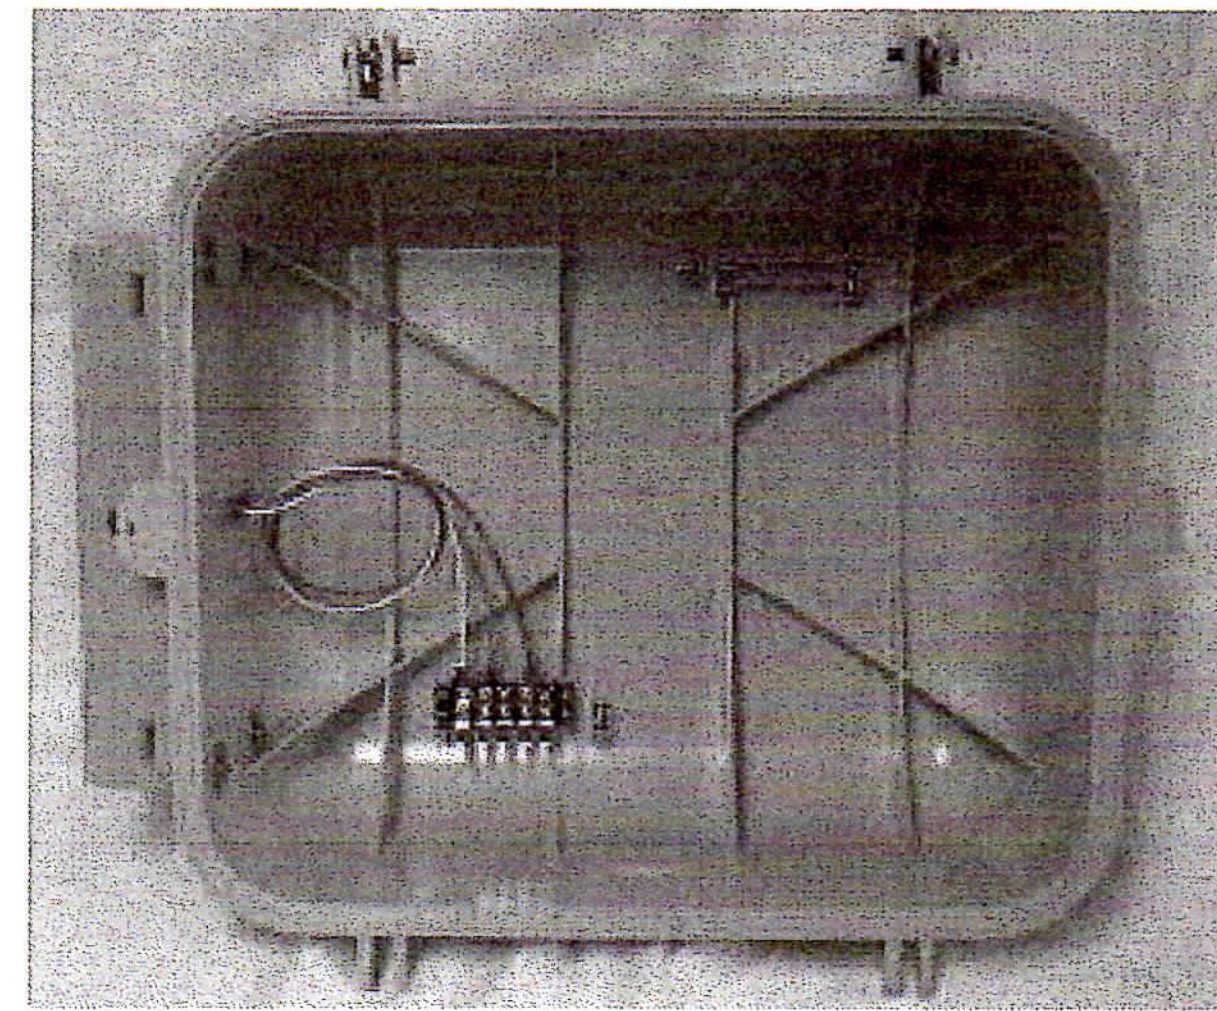

SPECIFICATIONS	Chapel Hill Mfg.
DESCRIPTION Pedestrian Signal, Poly/ALUM LED Ready	Part Number SSPED-CNN-P22-N

ITEM 1

ITEM 2

ITEM 3

ITEM 4

NO	P/N	DESCRIPTION	MATERIAL	QTY
1	Various	Front View, Polycarbonate Pedestrian Signal Housing, SS Hardware	Poly/Aluminum	1
2		Back View, Polycarbonate Pedestrian Signal Housing, SS Hardware		
3		Side View, Aluminum Clamshell Mounting Hardware Attached		
4		Front View, Z-Crate Polycarbonate Visor		
		Additional Options:		
		1) Aluminum Housing with or without Clamshell Mounting Hardware		
		2) Open Aluminum Front Door for Full View of LED Insert		
		3) Aluminum 6" Top Visor for Open Aluminum Front Door or Z-Crate		
		4) Drilled for Top and Bottom Ports (Side of Pole Mounting Hardware)		
		5) Specify Housing Color: Yellow, Black, Green		

Manufactured By: Chapel Hill Manufacturing

Distributed by :

Ped Signal Housings will be supplied Green
 Polycarbonate Housings with Black Polycarbonate
 Z-Crate Visor and Clamshell Mounting Hardware