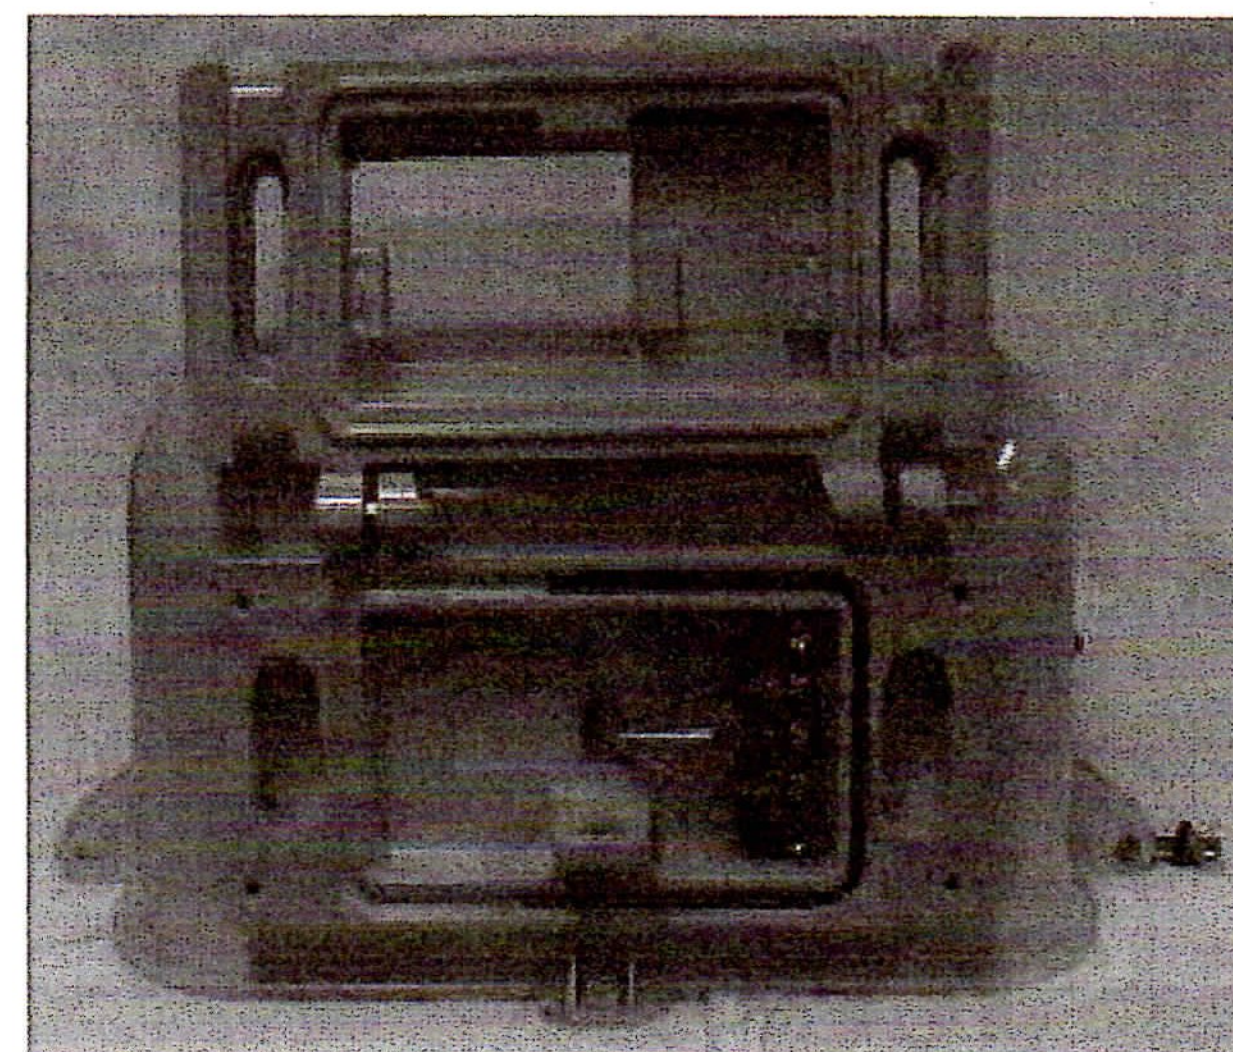

SPECIFICATIONS	Chapel Hill Mfg.
DESCRIPTION Pedestrian Signal, Poly/ALUM LED Ready	Part Number SSPED-CNN-P22-N

ITEM 1

ITEM 2

ITEM 3

ITEM 4

NO	P/N	DESCRIPTION	MATERIAL	QTY
1	Various	Front View, Polycarbonate Pedestrian Signal Housing, SS Hardware	Poly/Aluminum	1
2		Back View, Polycarbonate Pedestrian Signal Housing, SS Hardware		
3		Side View, Aluminum Clamshell Mounting Hardware Attached		
4		Front View, Z-Crate Polycarbonate Visor		
		Additional Options:		
		1) Aluminum Housing with or without Clamshell Mounting Hardware		
		2) Open Aluminum Front Door for Full View of LED Insert		
		3) Aluminum 6" Top Visor for Open Aluminum Front Door or Z-Crate		
		4) Drilled for Top and Bottom Ports (Side of Pole Mounting Hardware)		
		5) Specify Housing Color: Yellow, Black, Green		

Manufactured By: Chapel Hill Manufacturing

Distributed by :

Ped Signal Housings will be supplied Green
 Polycarbonate Housings with Black Polycarbonate
 Z-Crate Visor and Clamshell Mounting Hardware