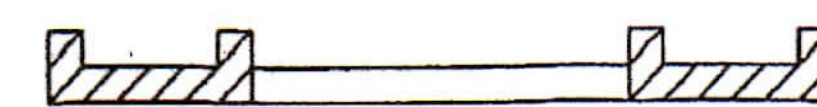

Backplates

	One Piece					Riveted		
	Flat PC (.093)	Vac Form ABS	ALUM (.050)			Flat PC (.093)	ALUM (.050)	
			Plain	w/3" Louvers			Plain	Vert w/3" Lvrs
			Vert	Horiz				
12" CH/TCT								
1 Sec						6762	6761	4146
2 Sec						6765	2793	
3 Sec	5848	4484	5297	5330	5626	6982		
4 Sec		4485	5299	5332	5627	6763		
5 Sec		4486	5300	5333	5628			
12" CH/TCT w/ 1 3/8" Plumbizer								
3 Sec			5298	5331				
4 Sec				2038				
5 Sec				2039				
12" CH/TCT 5 Section Clusters								
2" Spac	6307			6804				
1" Spac	7055							
8" CH/TCT								
3 Sec	7048		7047	7046				

Other Flat PC (.093) one piece blackplates available:

- #6124 (3 sec Eagle PC,AL)
- #6388 (3sec LFE/Auto)
- #7217 (3 sec Auto or Eagle, w/breakout)
- #6153 (3 sec Trafcon)
- #7183 (3 sec McCain)

Note: Order Mounting screw kits separately

- #1786 (For 3S PC signals)
- #1784 (For 3S AL signals)
- #1787 (For 4/5S PC signals)
- #1785 (For 4/5S AL signals)

ABS Vacuum Form
Cross Section

Backplates provided with Powder Coat Green Finish for East & West facing signals only!

1-800-345-6329