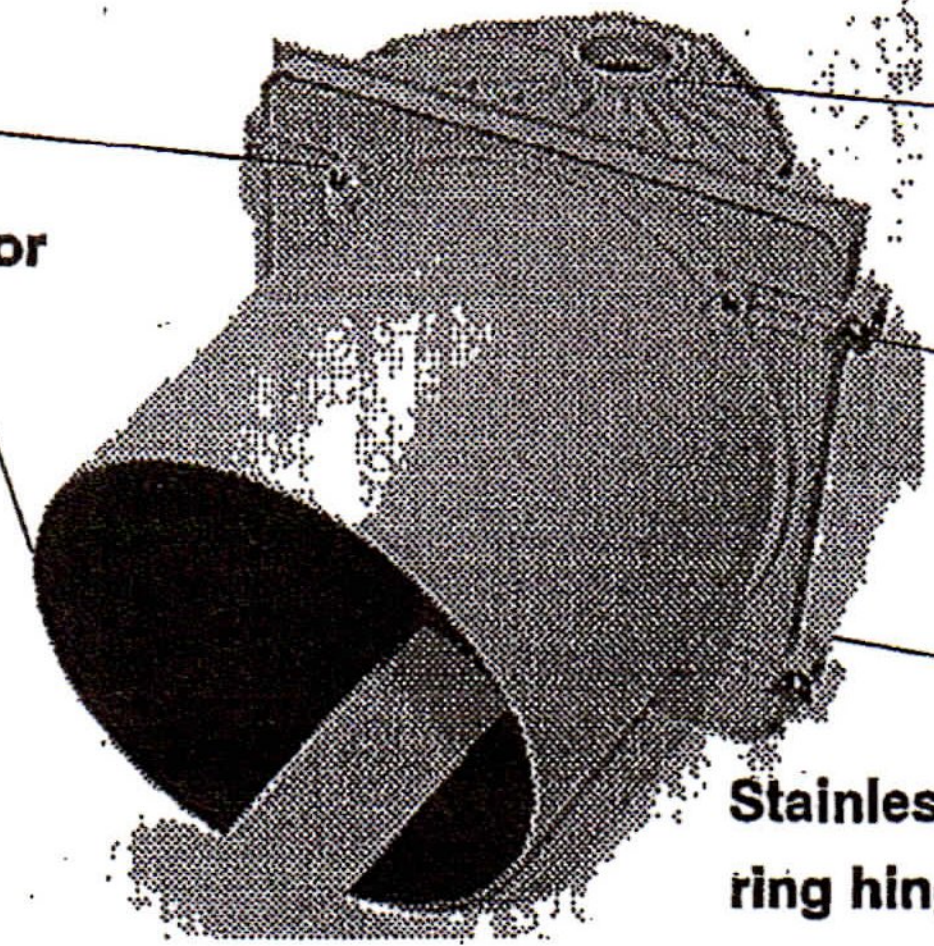

Traffic Signals (8"/12" PC/AL)

Four screw visor attachment
(threaded brass inserts on
poly doors)

8" Al Signal

"Tab" Visor

Self draining heavily
ribbed end sections
with integral shurlock

Captive wing nut
style door latch
assemblies

Backplate mounting
holes (4 per section)

Stainless steel reflector
ring hinge pins

Door Gasket
One piece molded EPDM lens
gasket (Silicone available)

Alzak Reflector

Stainless Steel lens tabs;
(threaded brass inserts on
poly doors)