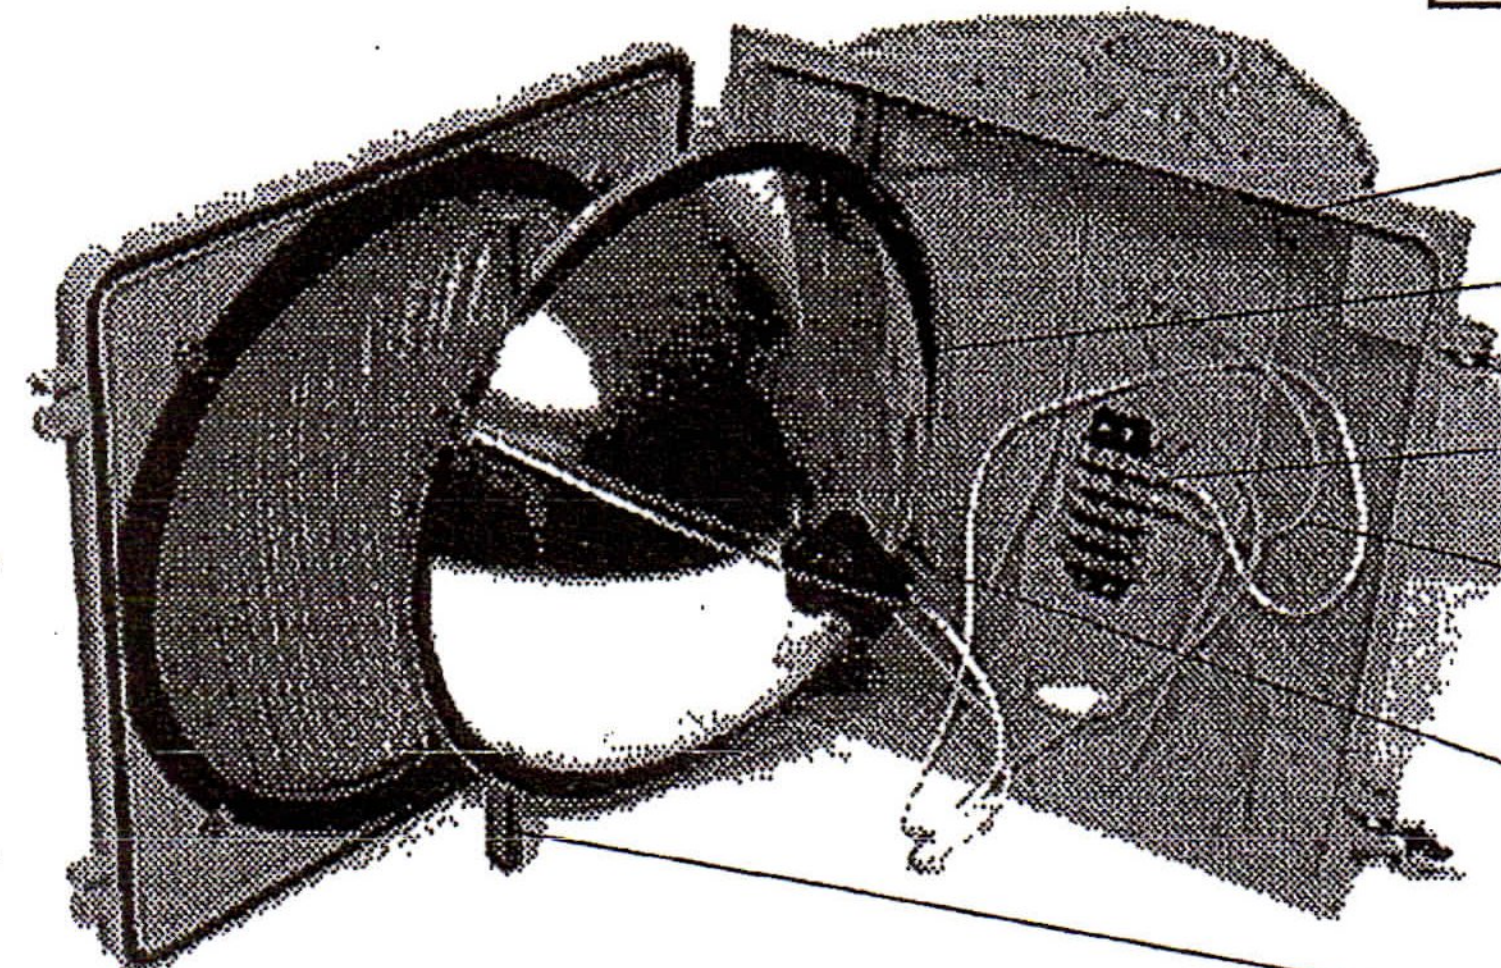

Alzak Reflector

Stainless Steel lens tabs;
(threaded brass inserts on
poly doors)

All external
hardware is
stainless steel