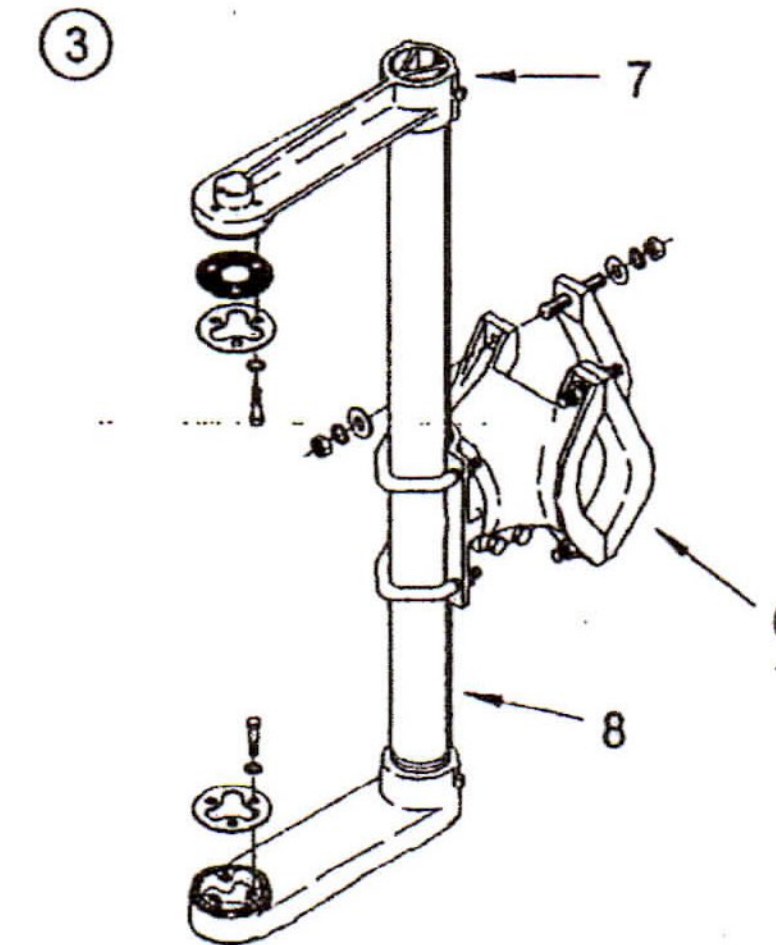

ITEM	DESCRIPTION	PART NO.
<b>ASTRO-BRAC ASSY.:</b>		
①	1-Way Band Mount .....	AB-0116
②	1-Way Cable Mount .....	AB-0125
③	1-Way Tenon Mount .....	AB-0137
<b>ASTRO-BRAC CLAMP KIT:</b>		
4	Band Mount .....	AB-3004
5	Cable Mount .....	AB-3009
6	Tenon Mount .....	AB-3010
7	ARM KIT, 8½" CTC .....	AB-4000
8	GUSSETED TUBE, w/ Vinyl Insert, 1½" Alum TOE .....	AB-2003

OPTIONS
SIGNAL SECTION: 1, 2, 3, 4, or 5
BAND LENGTH: 29", 36", 42", 48", or 56"
STAINLESS UPGRADE PAINT Green Paint

With Green Paint &  
Green E-Coated Bands

OPTIONS
SIGNAL SECTION: 1, 2, 3, 4, or 5
CABLE LENGTH: 62", 84", or 96"
PAINT

**Highway Tech**  
HIGHWAY TECH  
PO BOX 1209  
SABATTUS, ME  
207-375-8248

OPTIONS
SIGNAL SECTION: 1, 2, 3, 4, or 5
PAINT

**Notes:**

- All assemblies are supplied standard with stainless fasteners and natural aluminum alodine coating. Stainless upgrade to include stainless steel clamp screw where applicable.
- See pages T1-8 thru T1-14 for clamp kit pole diameter options.
- Most assemblies are available with Stellar Series Clamp Kits. To order use prefix AS with part number.
- Please specify options when ordering.