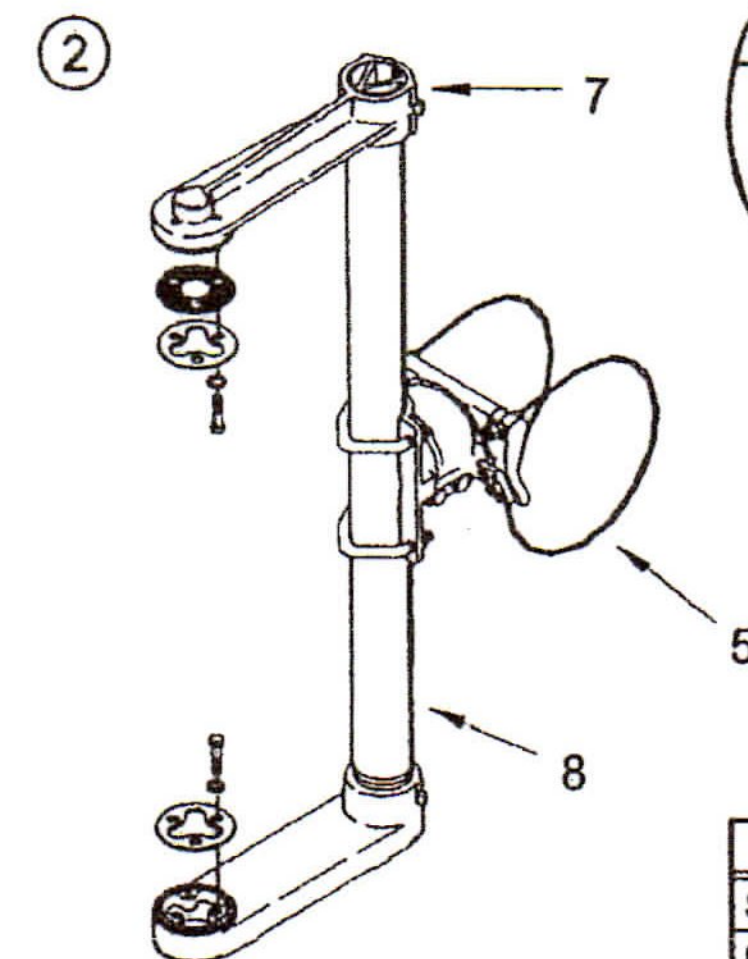

The Astro-Brac in its various configurations is a truly universal system for mounting signals.

The Astro-Brac is designed to facilitate the mounting of any size or combination of signals to any size of mast arm or pole. This complete adjustability is not possible with other types of rigid mountings.

ITEM	DESCRIPTION	PART NO.
<b>ASTRO-BRAC ASSY.:</b>		
①	1-Way Band Mount .....	AB-0116
②	1-Way Cable Mount .....	AB-0125
③	1-Way Tenon Mount .....	AB-0137
<b>ASTRO-BRAC CLAMP KIT:</b>		
4	Band Mount .....	AB-3004
5	Cable Mount .....	AB-3009
6	Tenon Mount .....	AB-3010
7	ARM KIT, 8½" CTC .....	AB-4000
8	GUSSETED TUBE, w/ Vinyl Insert, 1½" Alum TOE .....	AB-2003

OPTIONS
SIGNAL SECTION: 1, 2, 3, 4, or 5
BAND LENGTH: 29", 36", 42", 48", or 56"
STAINLESS UPGRADE PAINT Green Paint

With Green Paint &  
Green E-Coated Bands

OPTIONS
SIGNAL SECTION: 1, 2, 3, 4, or 5
CABLE LENGTH: 62", 84", or 96"
PAINT

**Highway Tech**  
HIGHWAY TECH  
PO BOX 1209  
SABATTUS, ME  
207-375-8248

OPTIONS
SIGNAL SECTION: 1, 2, 3, 4, or 5
PAINT

**Notes:**

- All assemblies are supplied standard with stainless fasteners and natural aluminum alodine coating. Stainless upgrade to include stainless steel clamp screw where applicable.
- See pages T1-8 thru T1-14 for clamp kit pole diameter options.
- Most assemblies are available with Stellar Series Clamp Kits. To order use prefix AS with part number.
- Please specify options when ordering.