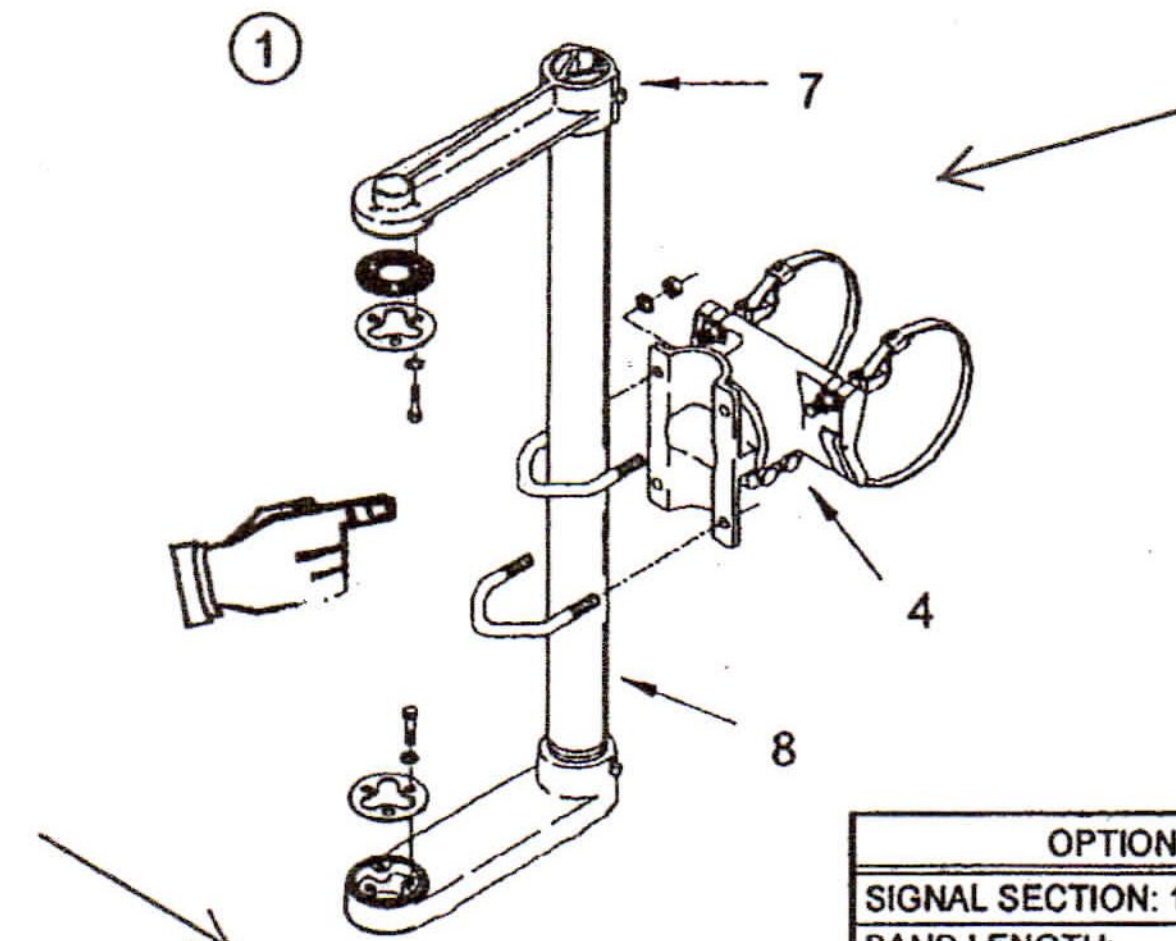

The Astro-Brac in its various configurations is a truly universal system for mounting signals.

The Astro-Brac is designed to facilitate the mounting of any size or combination of signals to any size of mast arm or pole. This complete adjustability is not possible with other types of rigid mountings.

ITEM	DESCRIPTION	PART NO.
<b>ASTRO-BRAC ASSY.:</b>		
①	1-Way Band Mount .....	AB-0116
②	1-Way Cable Mount .....	AB-0125
③	1-Way Tenon Mount .....	AB-0137
<b>ASTRO-BRAC CLAMP KIT:</b>		
4	Band Mount .....	AB-3004
5	Cable Mount .....	AB-3009
6	Tenon Mount .....	AB-3010
7	ARM KIT, 8½" CTC .....	AB-4000
8	GUSSETED TUBE, w/ Vinyl Insert, 1½" Alum TOE .....	AB-2003

OPTIONS
SIGNAL SECTION: 1, 2, 3, 4, or 5
BAND LENGTH: 29", 36", 42", 48", or 56"
STAINLESS UPGRADE PAINT Green Paint

With Green Paint &  
Green E-Coated Bands

OPTIONS
SIGNAL SECTION: 1, 2, 3, 4, or 5
CABLE LENGTH: 62", 84", or 96"
PAINT

**Highway Tech**  
HIGHWAY TECH  
PO BOX 1209  
SABATTUS, ME  
207-375-8248

OPTIONS
SIGNAL SECTION: 1, 2, 3, 4, or 5
PAINT

**Notes:**

- All assemblies are supplied standard with stainless fasteners and natural aluminum alodine coating. Stainless upgrade to include stainless steel clamp screw where applicable.
- See pages T1-8 thru T1-14 for clamp kit pole diameter options.
- Most assemblies are available with Stellar Series Clamp Kits. To order use prefix AS with part number.
- Please specify options when ordering.