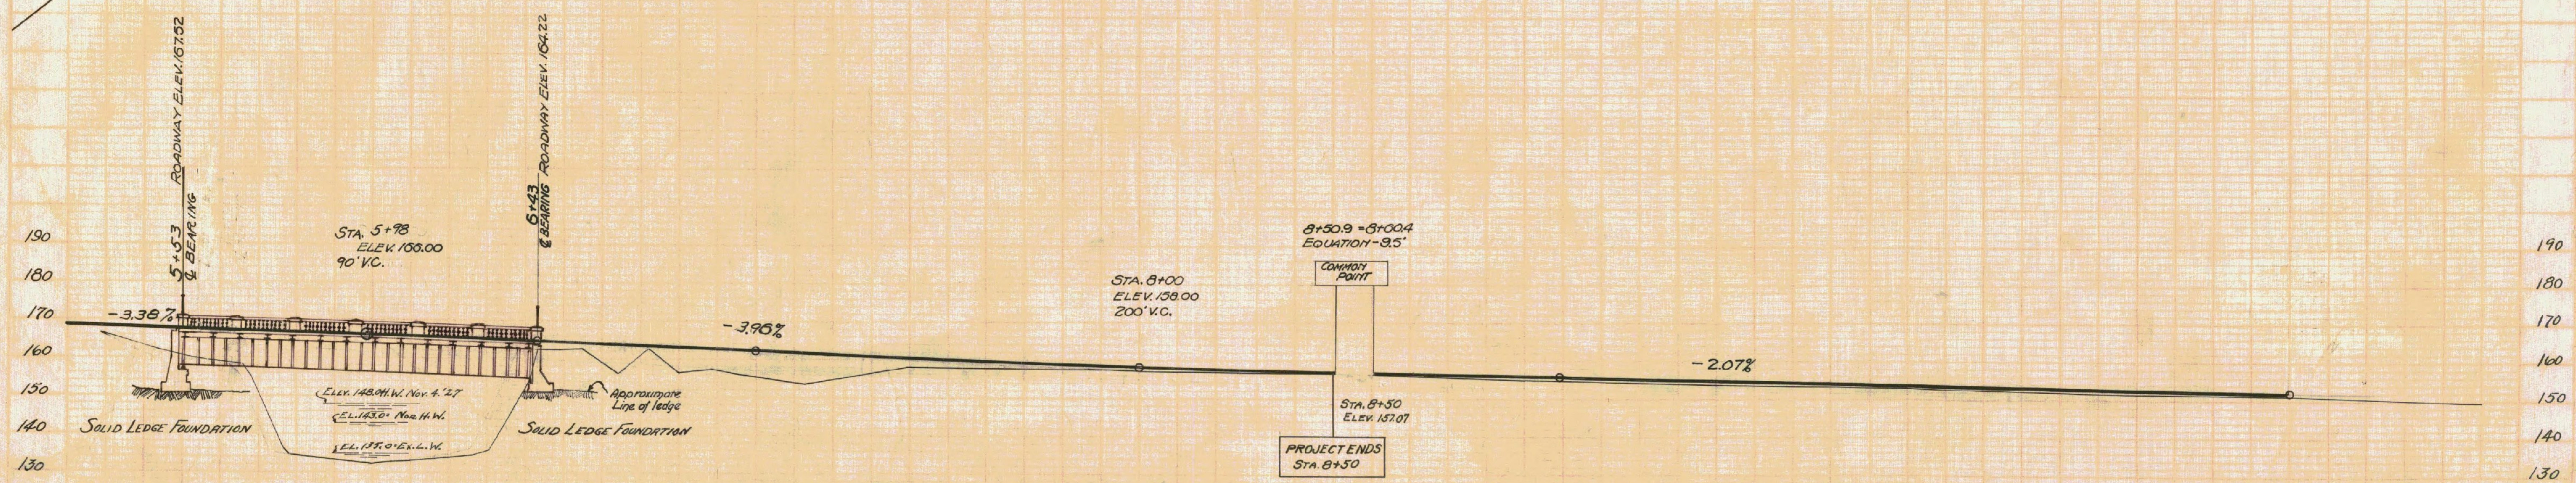

CABLE GUARD RAIL REQUIRED
STA. 8+45 TO STA 7+73 128 LI. FT.

CURVE NO. 2 (REVISED)
Δ = 31°30'
D = 15°
T = 107.7'
L = 210.0'
E = 149'
R = 3820'

(REVISED)
P.T. 8+50.9 = 8+00.4
EQUATION - 9.5'

CURVE NO. 2
Δ = 43°42' LEFT
D = 46°
L = 95.0'
T = 50.0'
E = 9.6'

B.M. NO. 3 ~ Spike in stump 10' Right Sta. 7+38 - Elev. 163.55
B.M. NO. 4 ~ Spike in 24' Elm 23' Left Sta. 10+25 - Elev. 152.44

JERICHO TOWN BRIDGE
JERICHO, VT.
DIST. NO. 8.