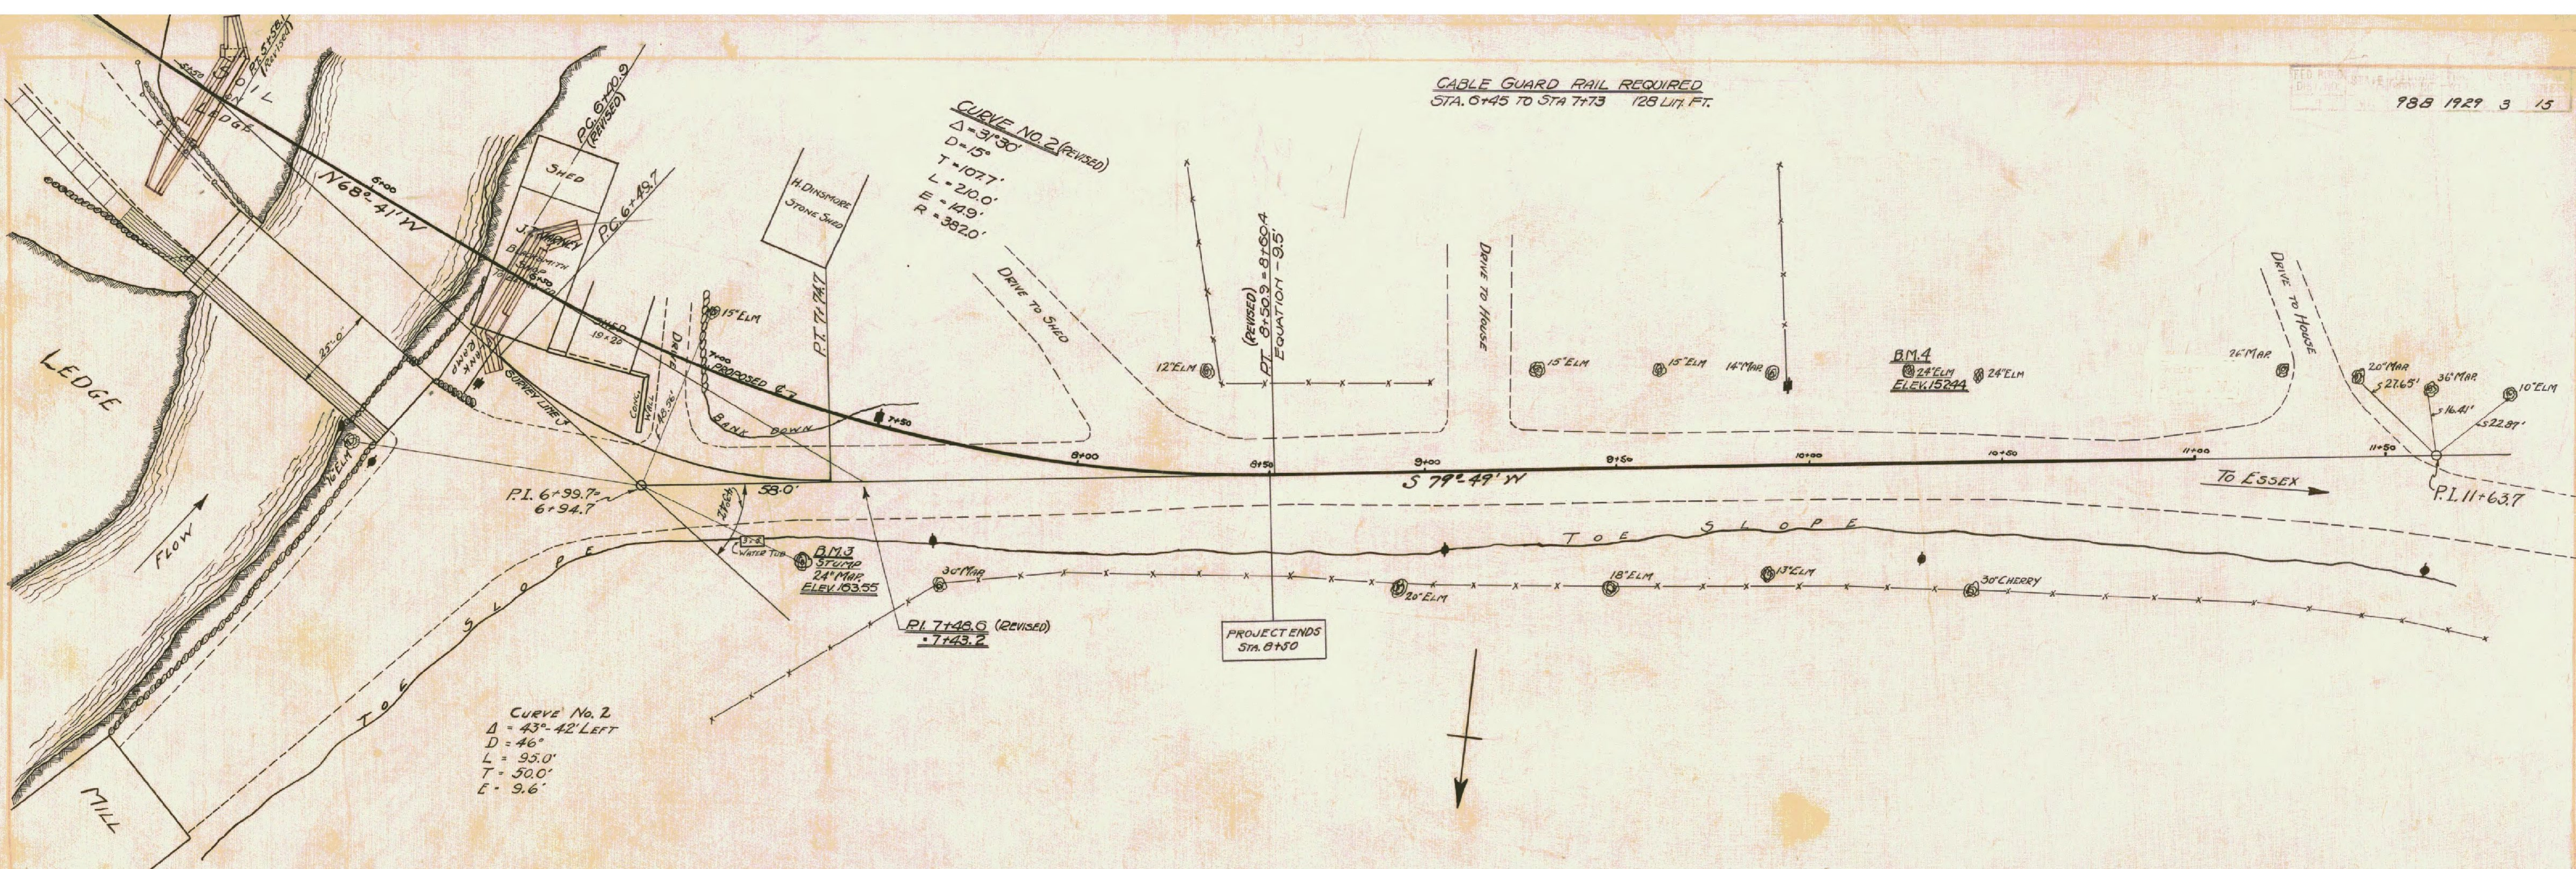

CABLE GUARD RAIL REQUIRED
STA. 8+45 TO STA 7+73 128 LI. FT.

CURVE NO. 2 (REVISED)
Δ = 31°30'
D = 15°
T = 107.7'
L = 210.0'
E = 149'
R = 3820'

(REVISED)
P.T. 8+50.9 = 8+00.4
EQUATION - 9.5'

CURVE NO. 2
Δ = 43°42' LEFT
D = 46°
L = 95.0'
T = 50.0'
E = 9.6'

B.M. NO. 3 ~ Spike in stump 10' Right Sta. 7+38 - Elev. 163.55
B.M. NO. 4 ~ Spike in 24' Elm 23' Left Sta. 10+25 - Elev. 152.44

JERICHO TOWN BRIDGE
JERICHO, VT.
DIST. NO. 8.