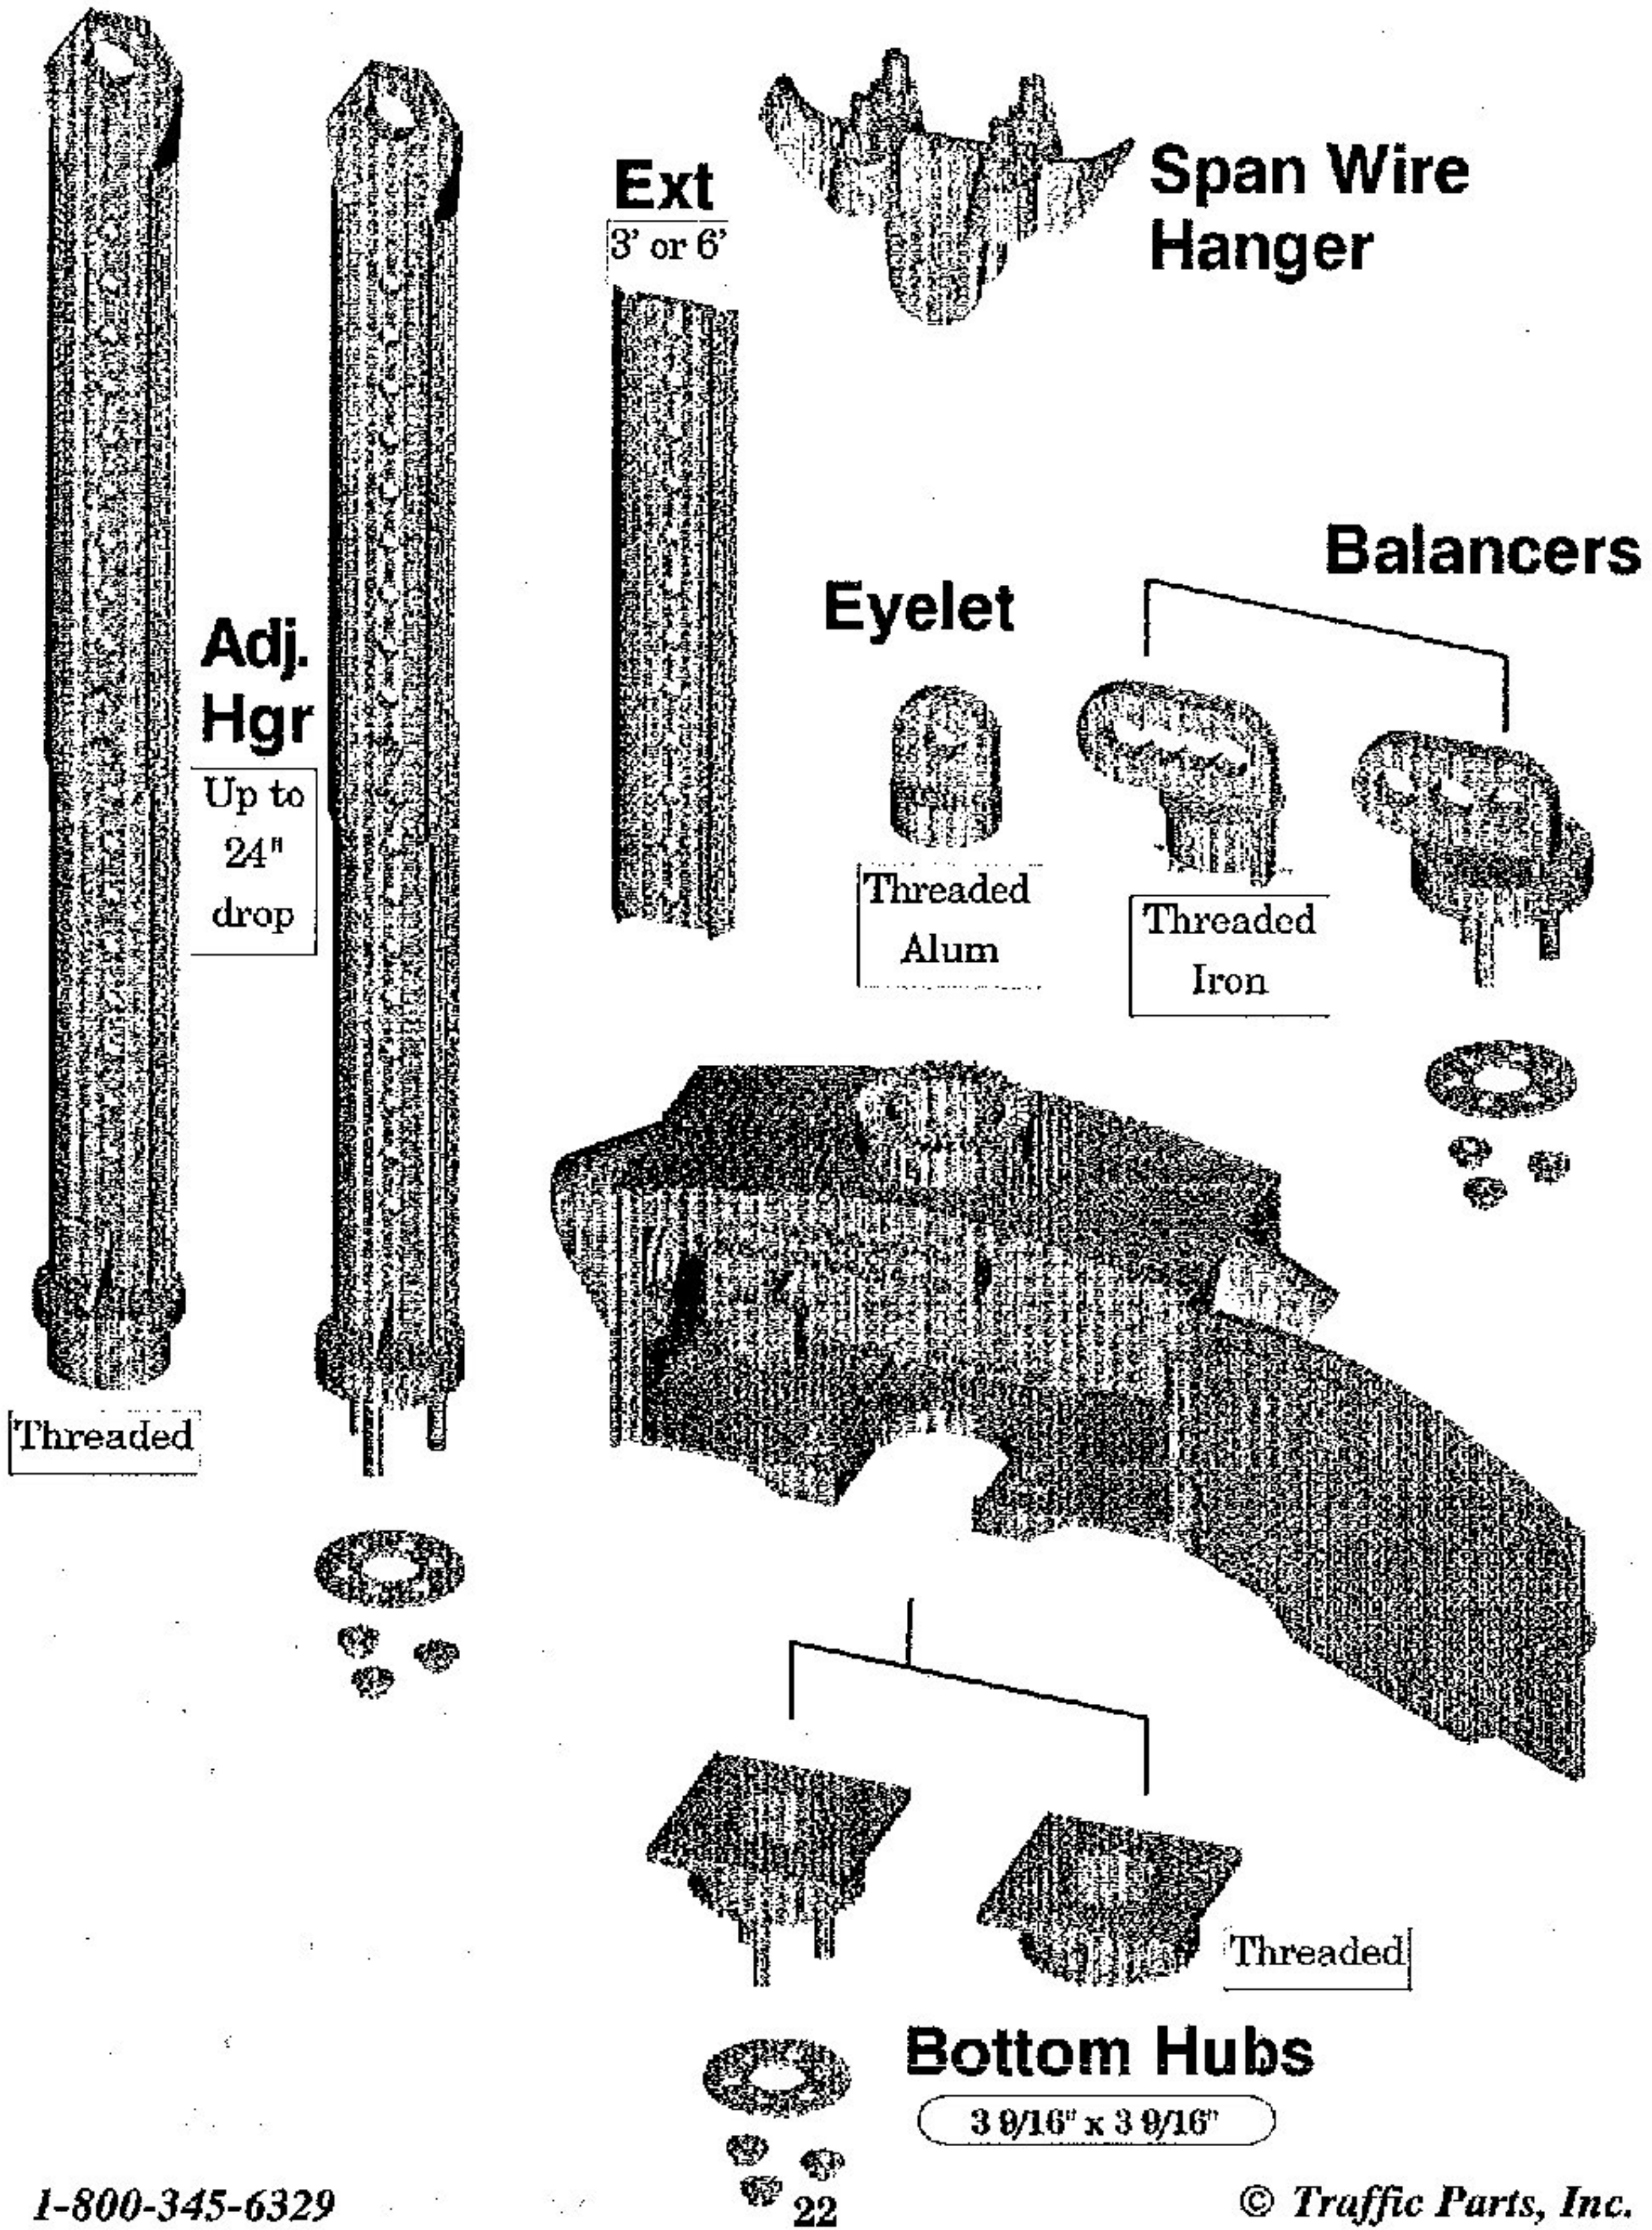

Span Wire Disconnect Hanger

1-800-345-6329

© Traffic Parts, Inc.