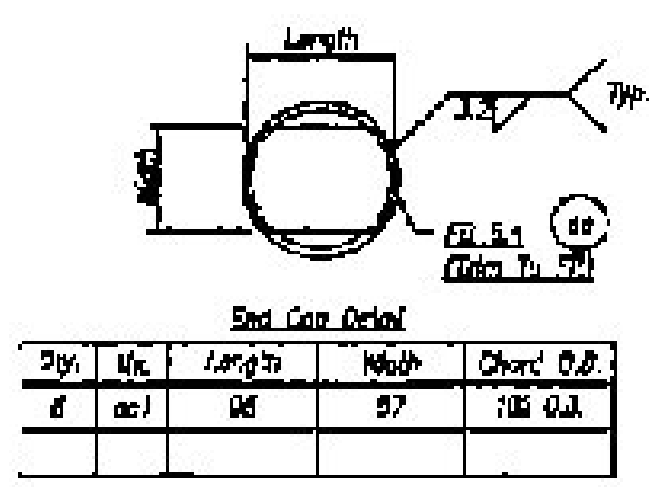

Bill of Material

Qty	Mat	Description	Length	Remarks
1	2L	2x2 L.S. No. 10	11.652M	
2	2L	2x2 L.S. No. 10	11.652M	
2	2L	2x2 L.S. No. 10	11.652M	
2	2L	2x2 L.S. No. 10	11.652M	
2	2L	2x2 L.S. No. 10	11.652M	
2	2L	2x2 L.S. No. 10	11.652M	
2	2L	2x2 L.S. No. 10	11.652M	
2	2L	2x2 L.S. No. 10	11.652M	
2	2L	2x2 L.S. No. 10	11.652M	
2	2L	2x2 L.S. No. 10	11.652M	

Qty	Mat	Length	Panel Spacing	A	B	C	D	Flange Wt.	End Cap Wt.	Front Strut	Rear Strut	Diagonals
1	2L	11.652M	8 Spcs. @ 1.188M = 9.504M	531	229	5.612M	(8.1)2M	122	407	1'	1'	84

Qty	Mat	Length	Panel Spacing	A	B	C	D	Flange Wt.	End Cap Wt.	Front Strut	Rear Strut	Diagonals
1	2L	11.652M	8 Spcs. @ 1.188M = 9.504M	531	229	5.612M	(8.1)2M	122	407	1'	1'	84

Qty	Mat	Length	Width	Chord O.D.
2	2L	46	97	125 O.D.