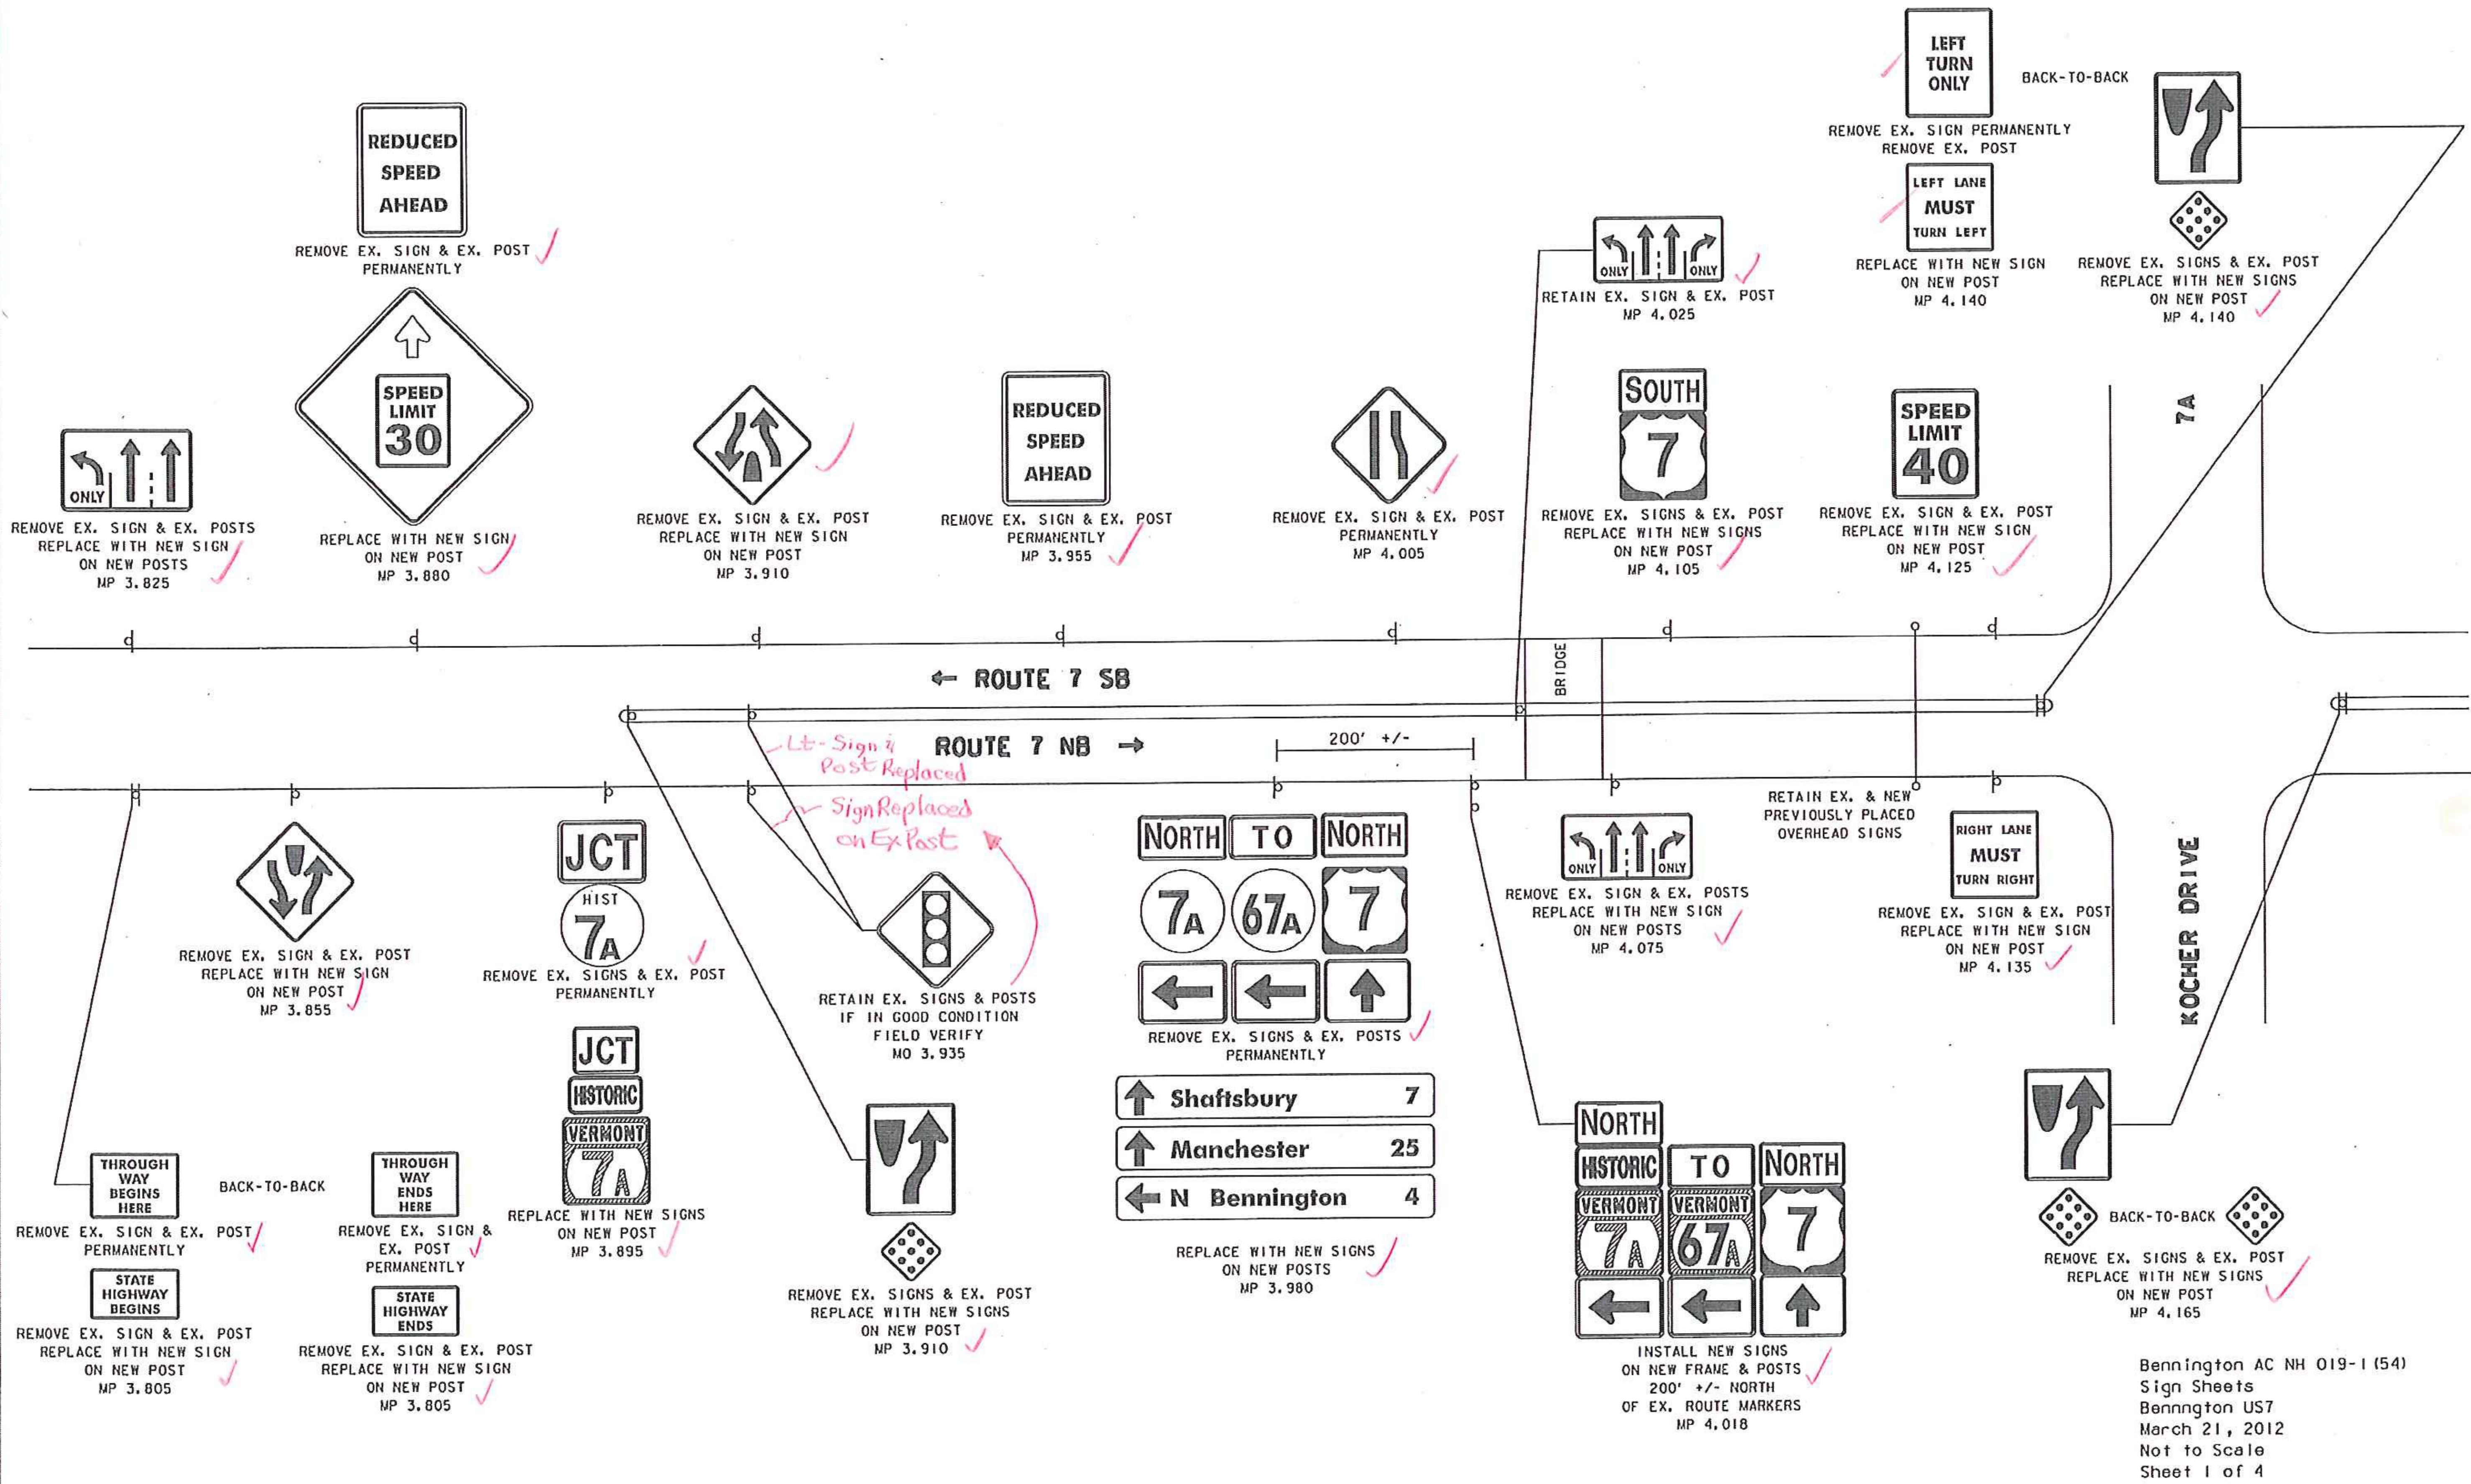

RECORD PLANS

• ALL MPs ARE REFERENCED TO THE ROUTE THE SIGN SERVES

Bennington AC NH 019-1 (54)
 Sign Sheets
 Bennington US7
 March 21, 2012
 Not to Scale
 Sheet 1 of 4