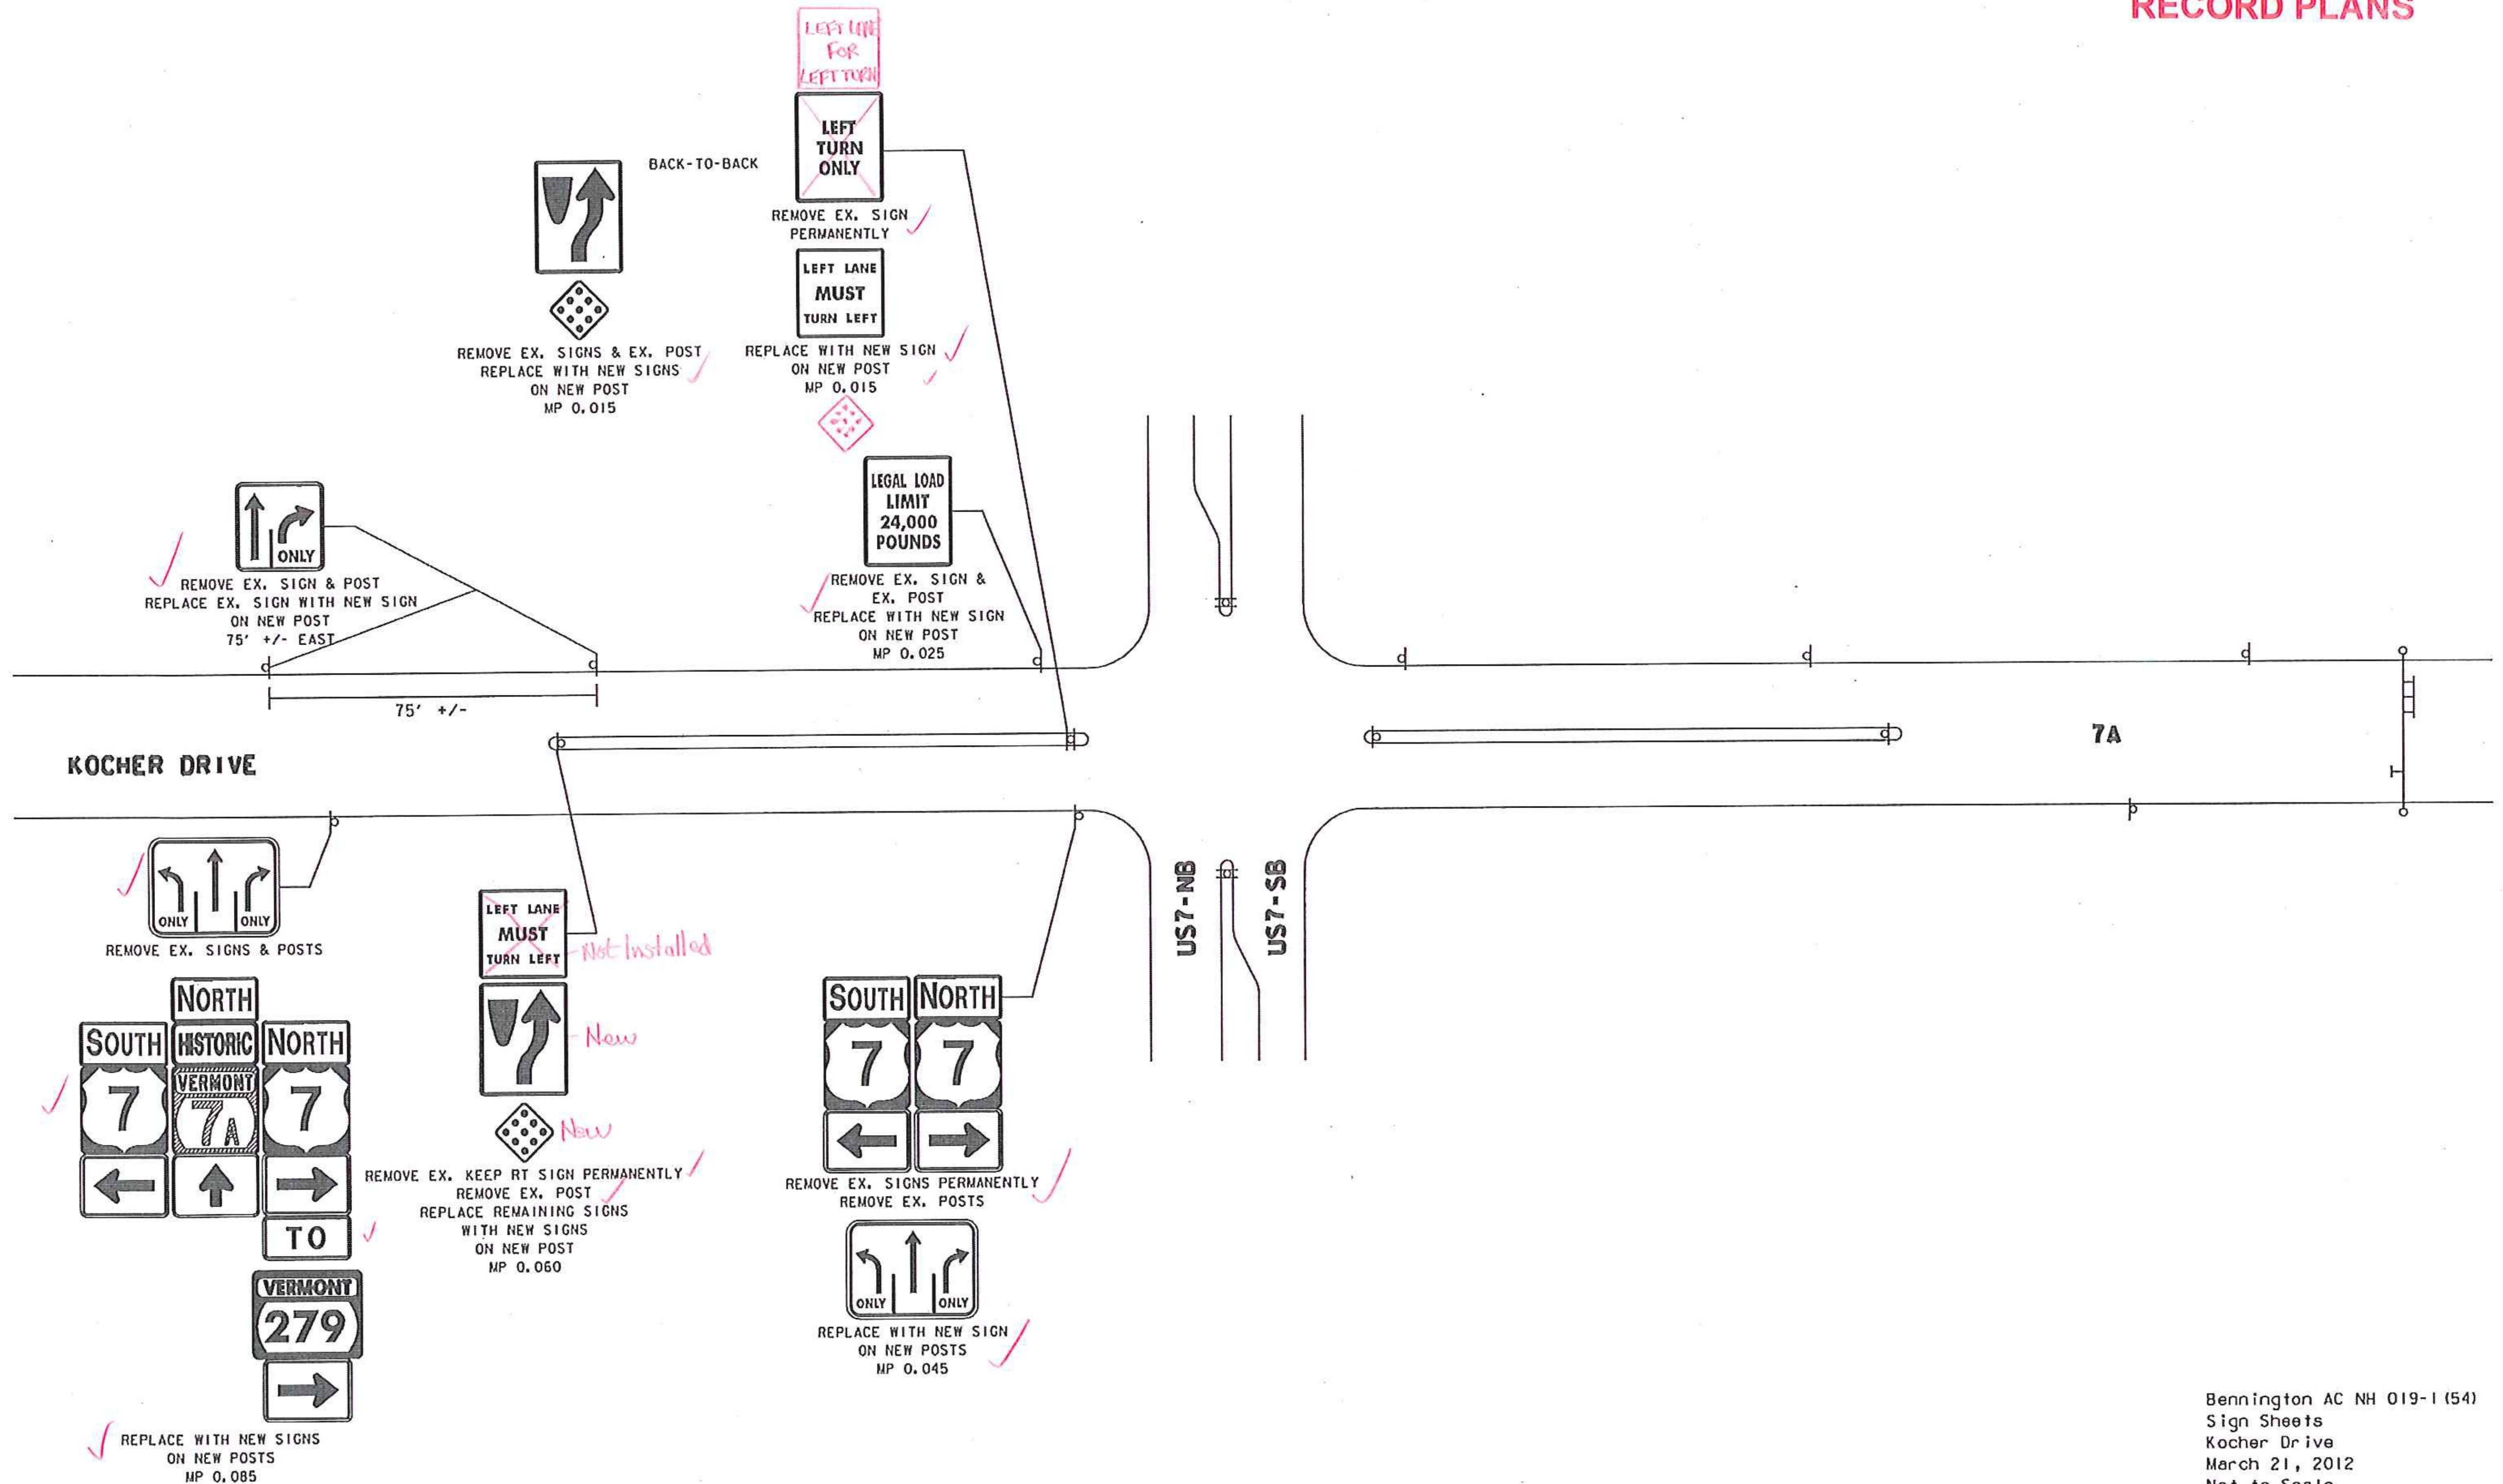

# RECORD PLANS

E:\2007\2007038.00\_Bennington Bypass\Bennington Bypass\Contract 54\Signs\Sign Summary\_03-21-12.dgn

• ALL MILES ARE REFERENCED TO THE ROUTE THE SIGN SERVES

Bennington AC NH 019-1 (54)  
 Sign Sheets  
 Kocher Drive  
 March 21, 2012  
 Not to Scale  
 Sheet 1 of 1