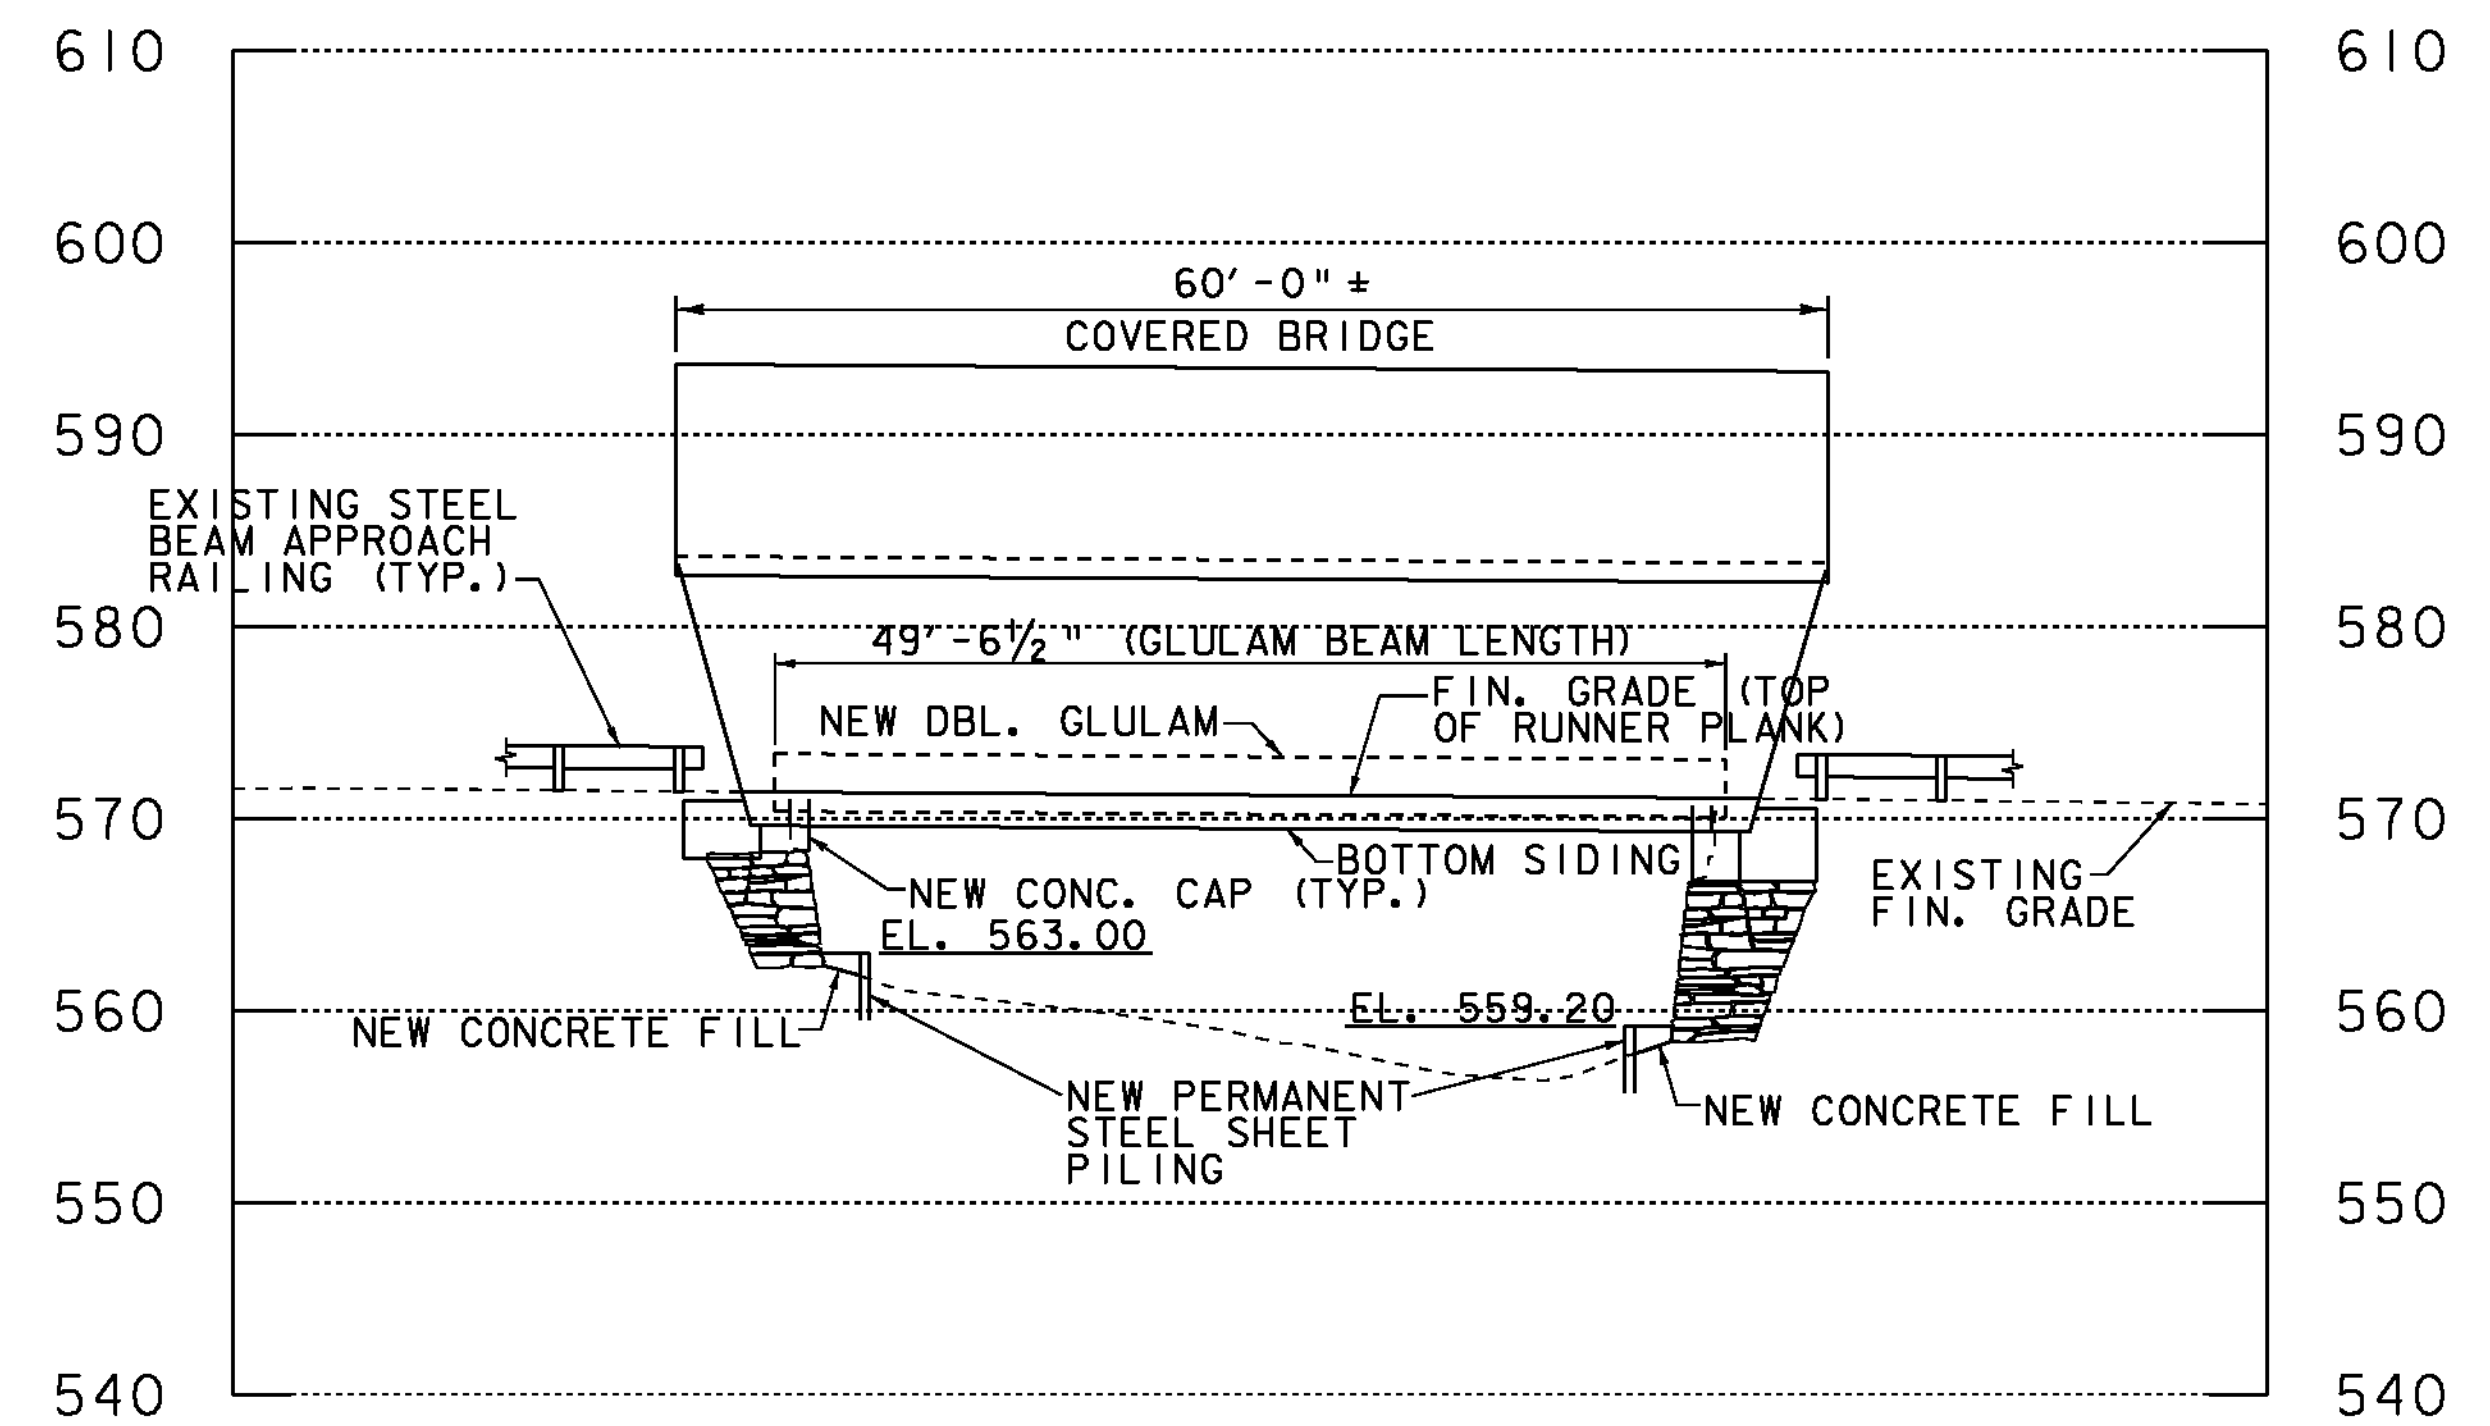

PROFILE @ C T.H. 66
(LOOKING NORTH)

ELEVATION
(LOOKING NORTH)

PROJECT NAME:	RANDOLPH
PROJECT NUMBER:	BHO 1444(53)
FILE NAME:	06J092\str\s06J092profile.dgn
PROJECT LEADER:	M. SARGENT
DESIGNED BY:	J. WEAVER
PROFILE & ELEVATION SHEET	
PLOT DATE:	09-NOV-2010
DRAWN BY:	C. WEEBER
CHECKED BY:	M. SARGENT
SHEET	8 OF 27