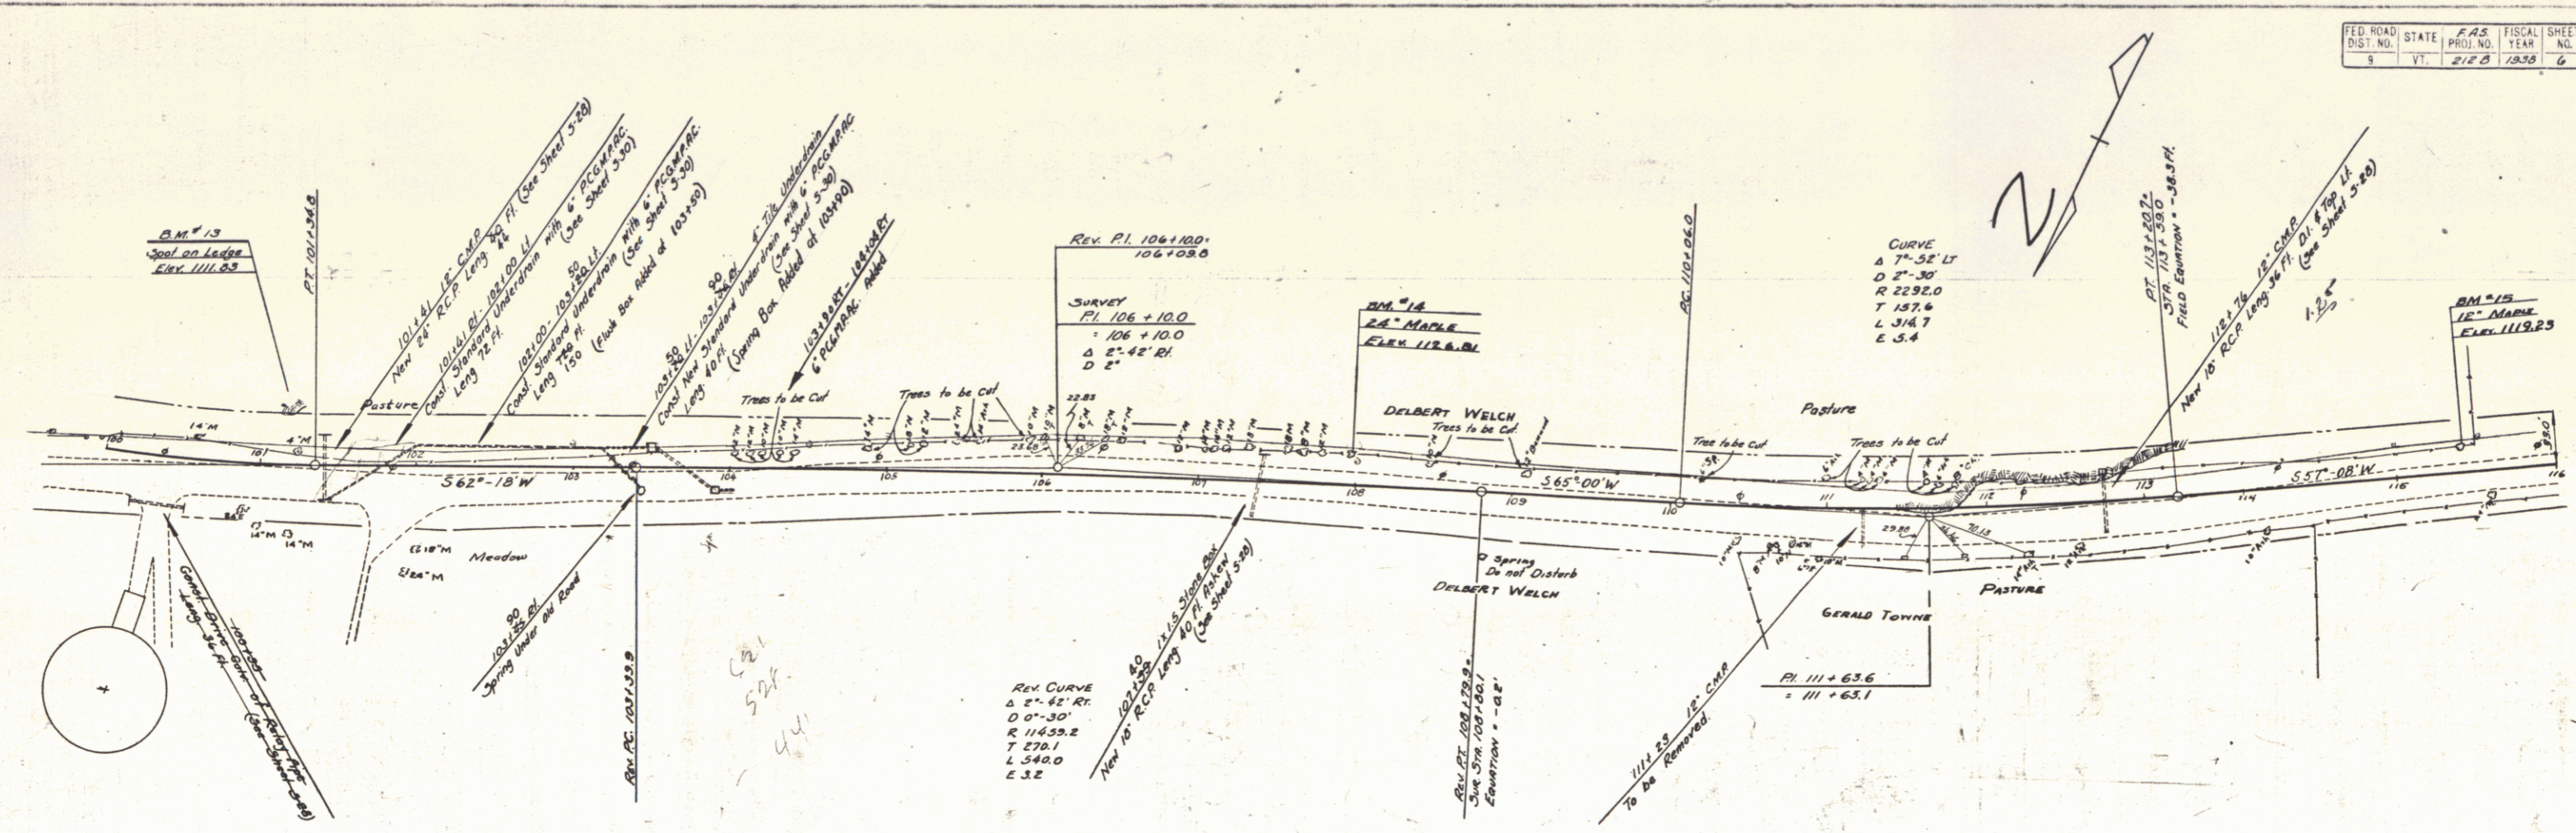

BARRETT NELSON
7-37
TRACED

BARRETT NELSON
7-37

B.M. No. 13 Spot on Ledge 32 ft. Lt. of Sta. 101+20 Elev. 1111.83
 B.M. No. 14 Spike in Root of 24" Maple 20' Lt. of Sta. 108+00 Elev. 1126.81
 B.M. No. 15 Spike in Trunk of 12" Maple 15.5' Lt. of Sta. 115+40 Elev. 1119.23