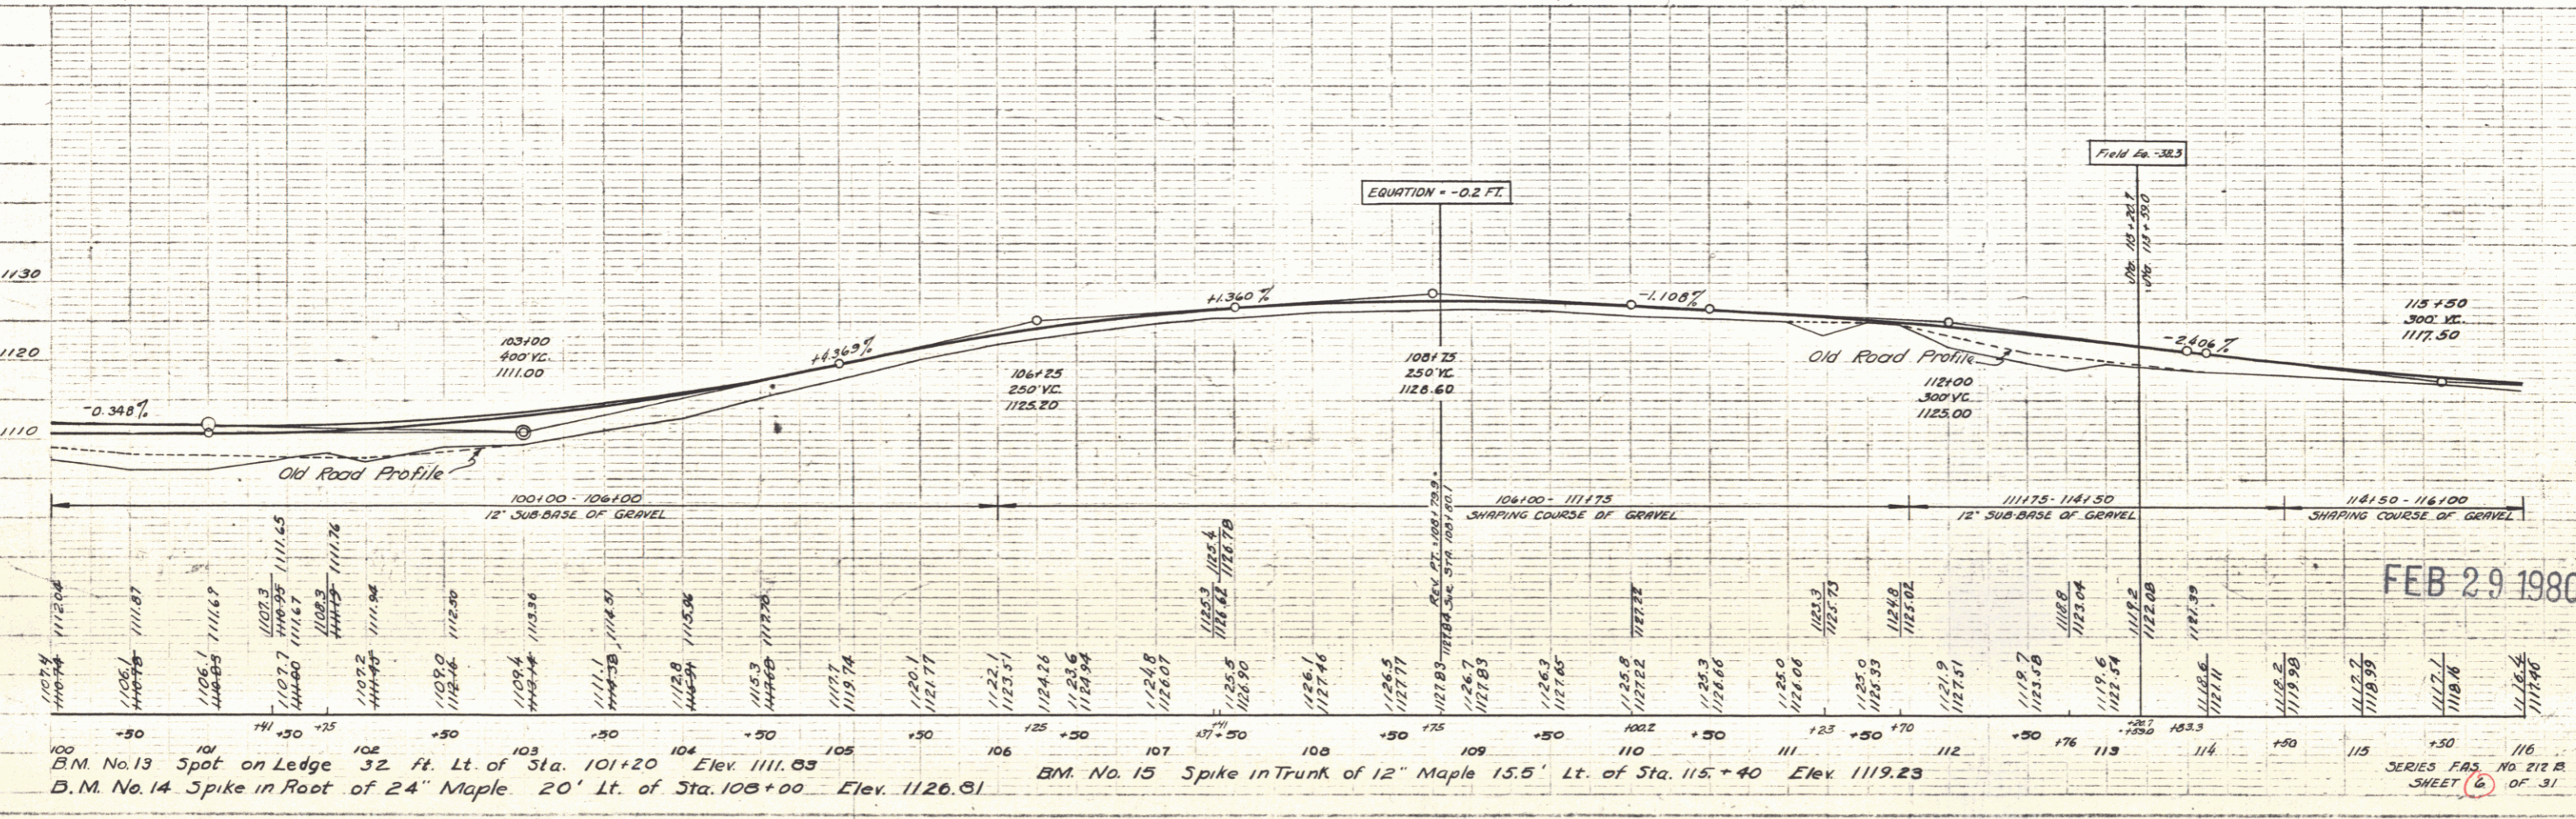

BARRETT NELSON
7-37
TRACED

BARRETT NELSON
7-37

B.M. No. 13 Spot on Ledge 32 ft. Lt. of Sta. 101+20 Elev. 1111.83
 B.M. No. 14 Spike in Root of 24" Maple 20' Lt. of Sta. 108+00 Elev. 1126.81
 B.M. No. 15 Spike in Trunk of 12" Maple 15.5' Lt. of Sta. 115+40 Elev. 1119.23

FEB 29 1980

SERIES PAS NO 212 R
 SHEET 6 OF 31