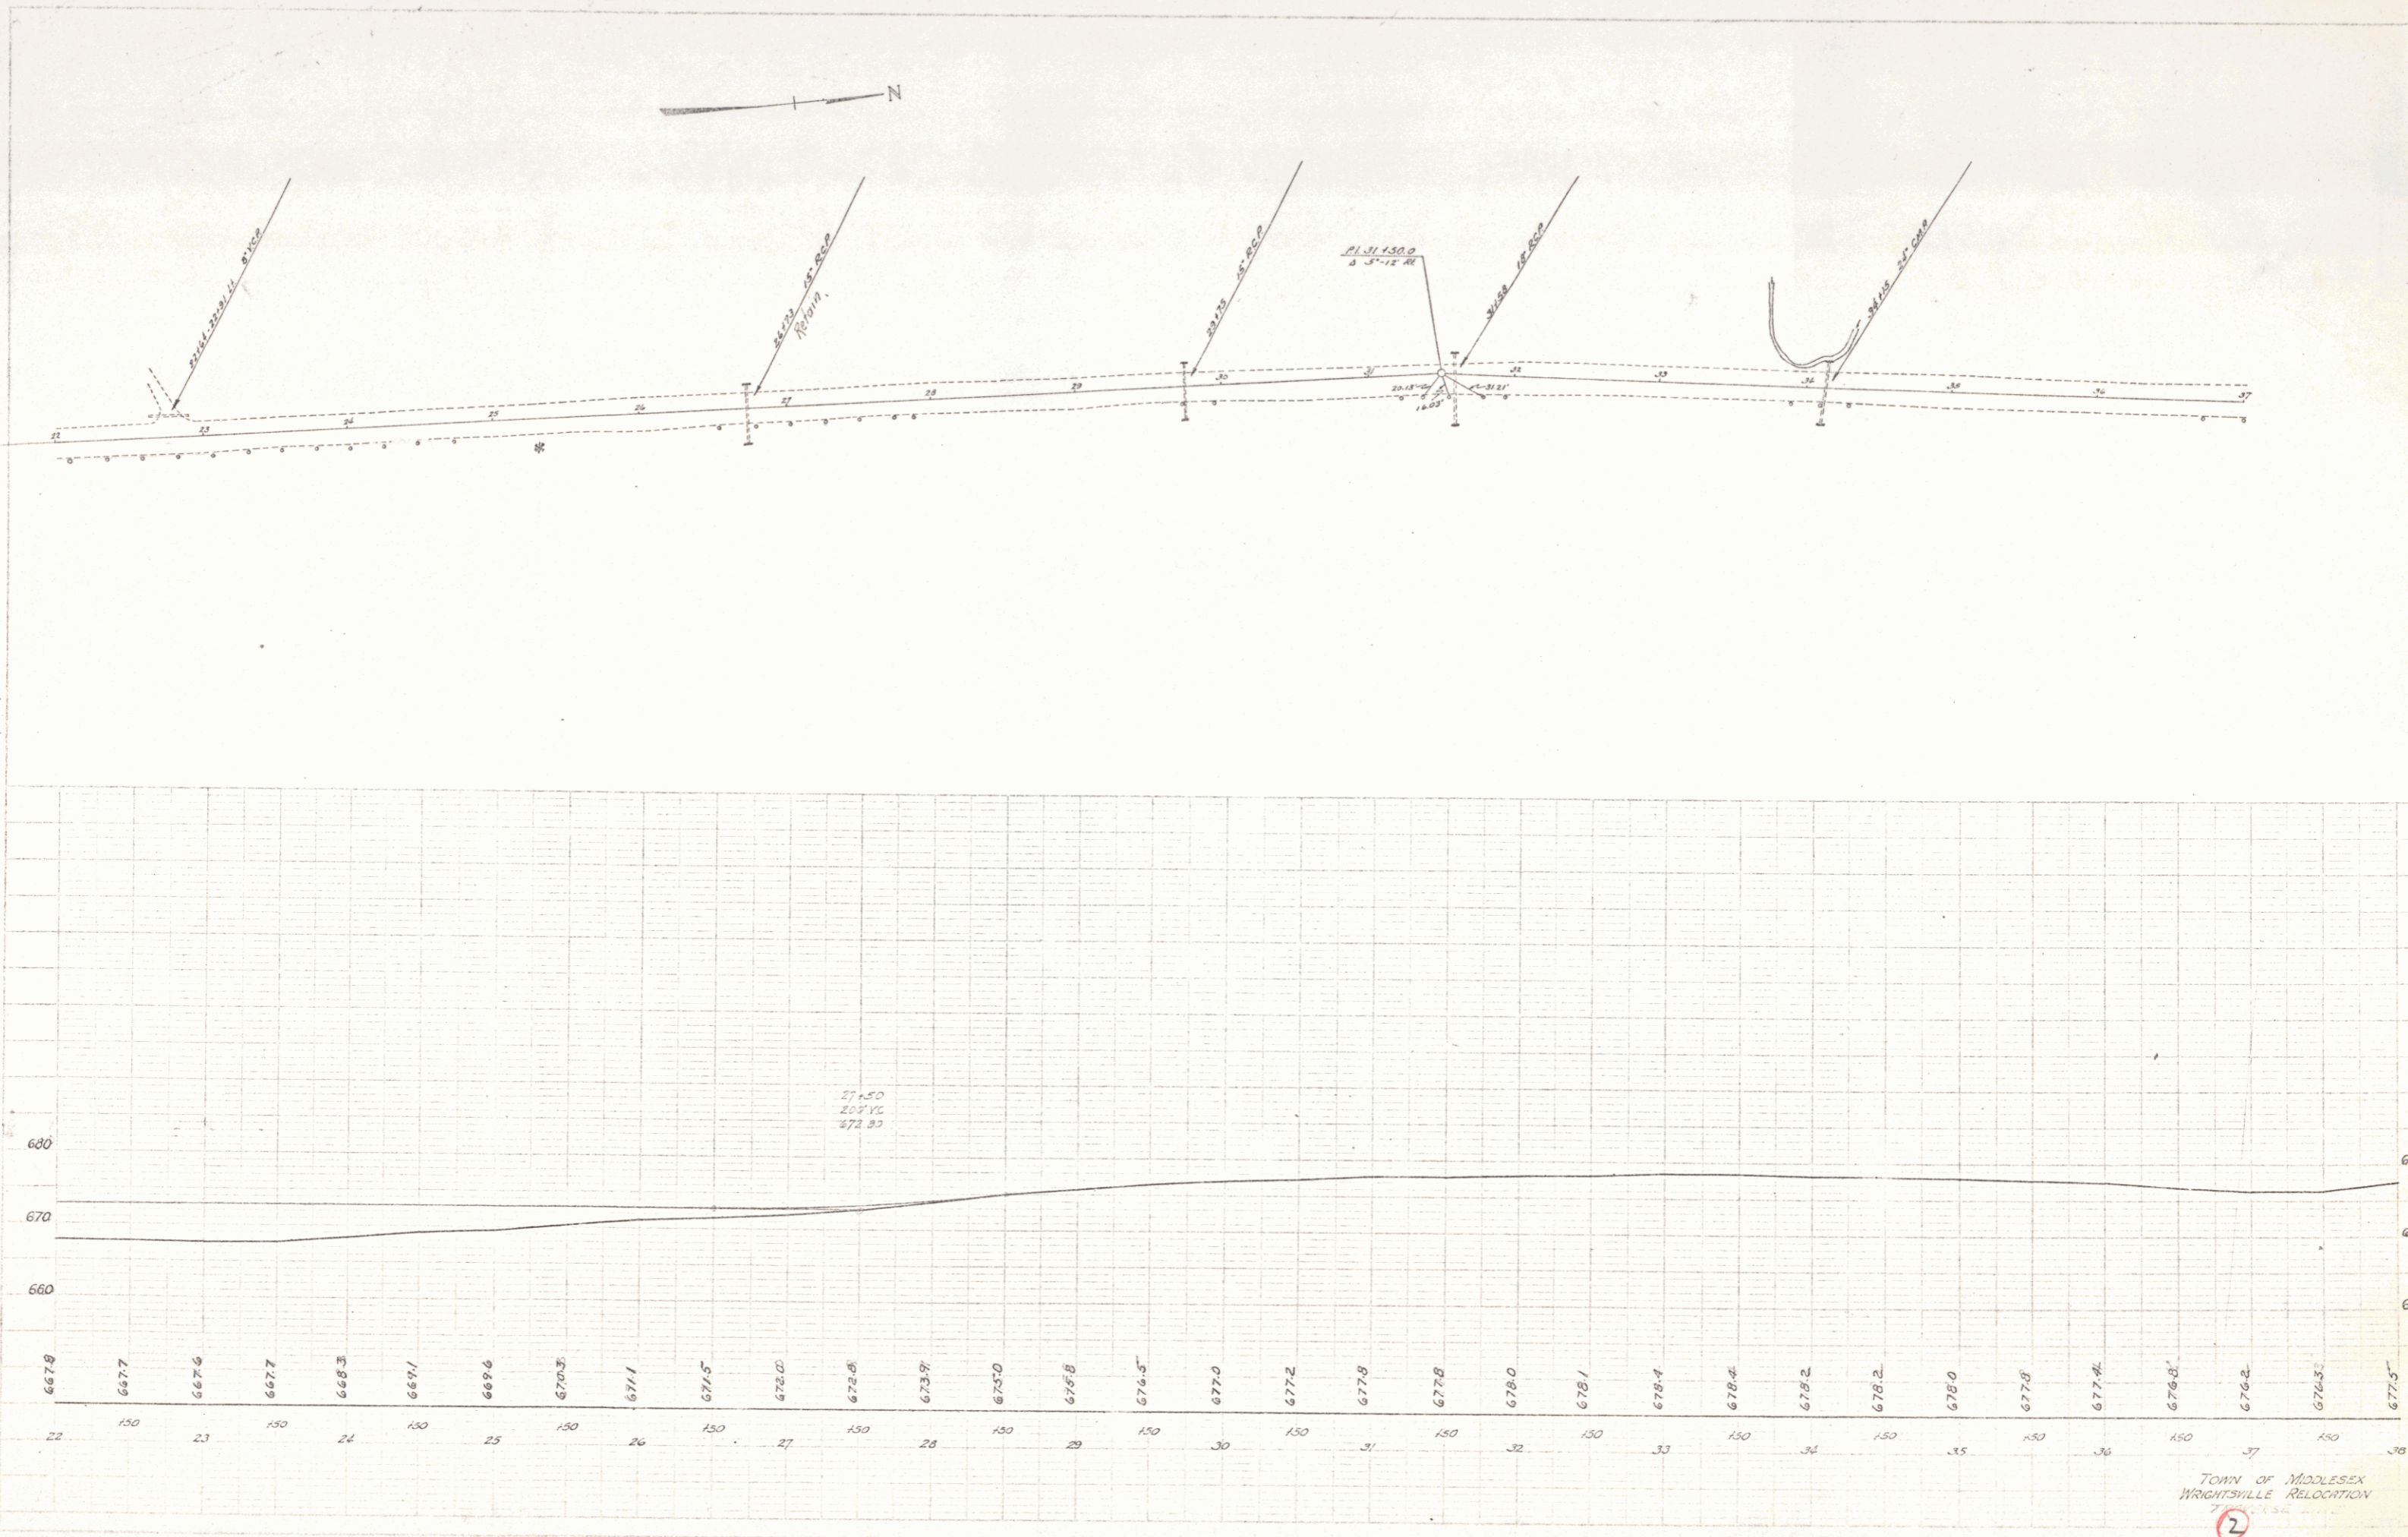

PLAN  
 G.M. LANE  
 J.J. HIGBARD  
 1912

PLAN  
 G.M. LANE  
 J.J. HIGBARD  
 1912

TOWN OF MIDDLESEX  
 WRIGHTSVILLE RELOCATION  
 1912