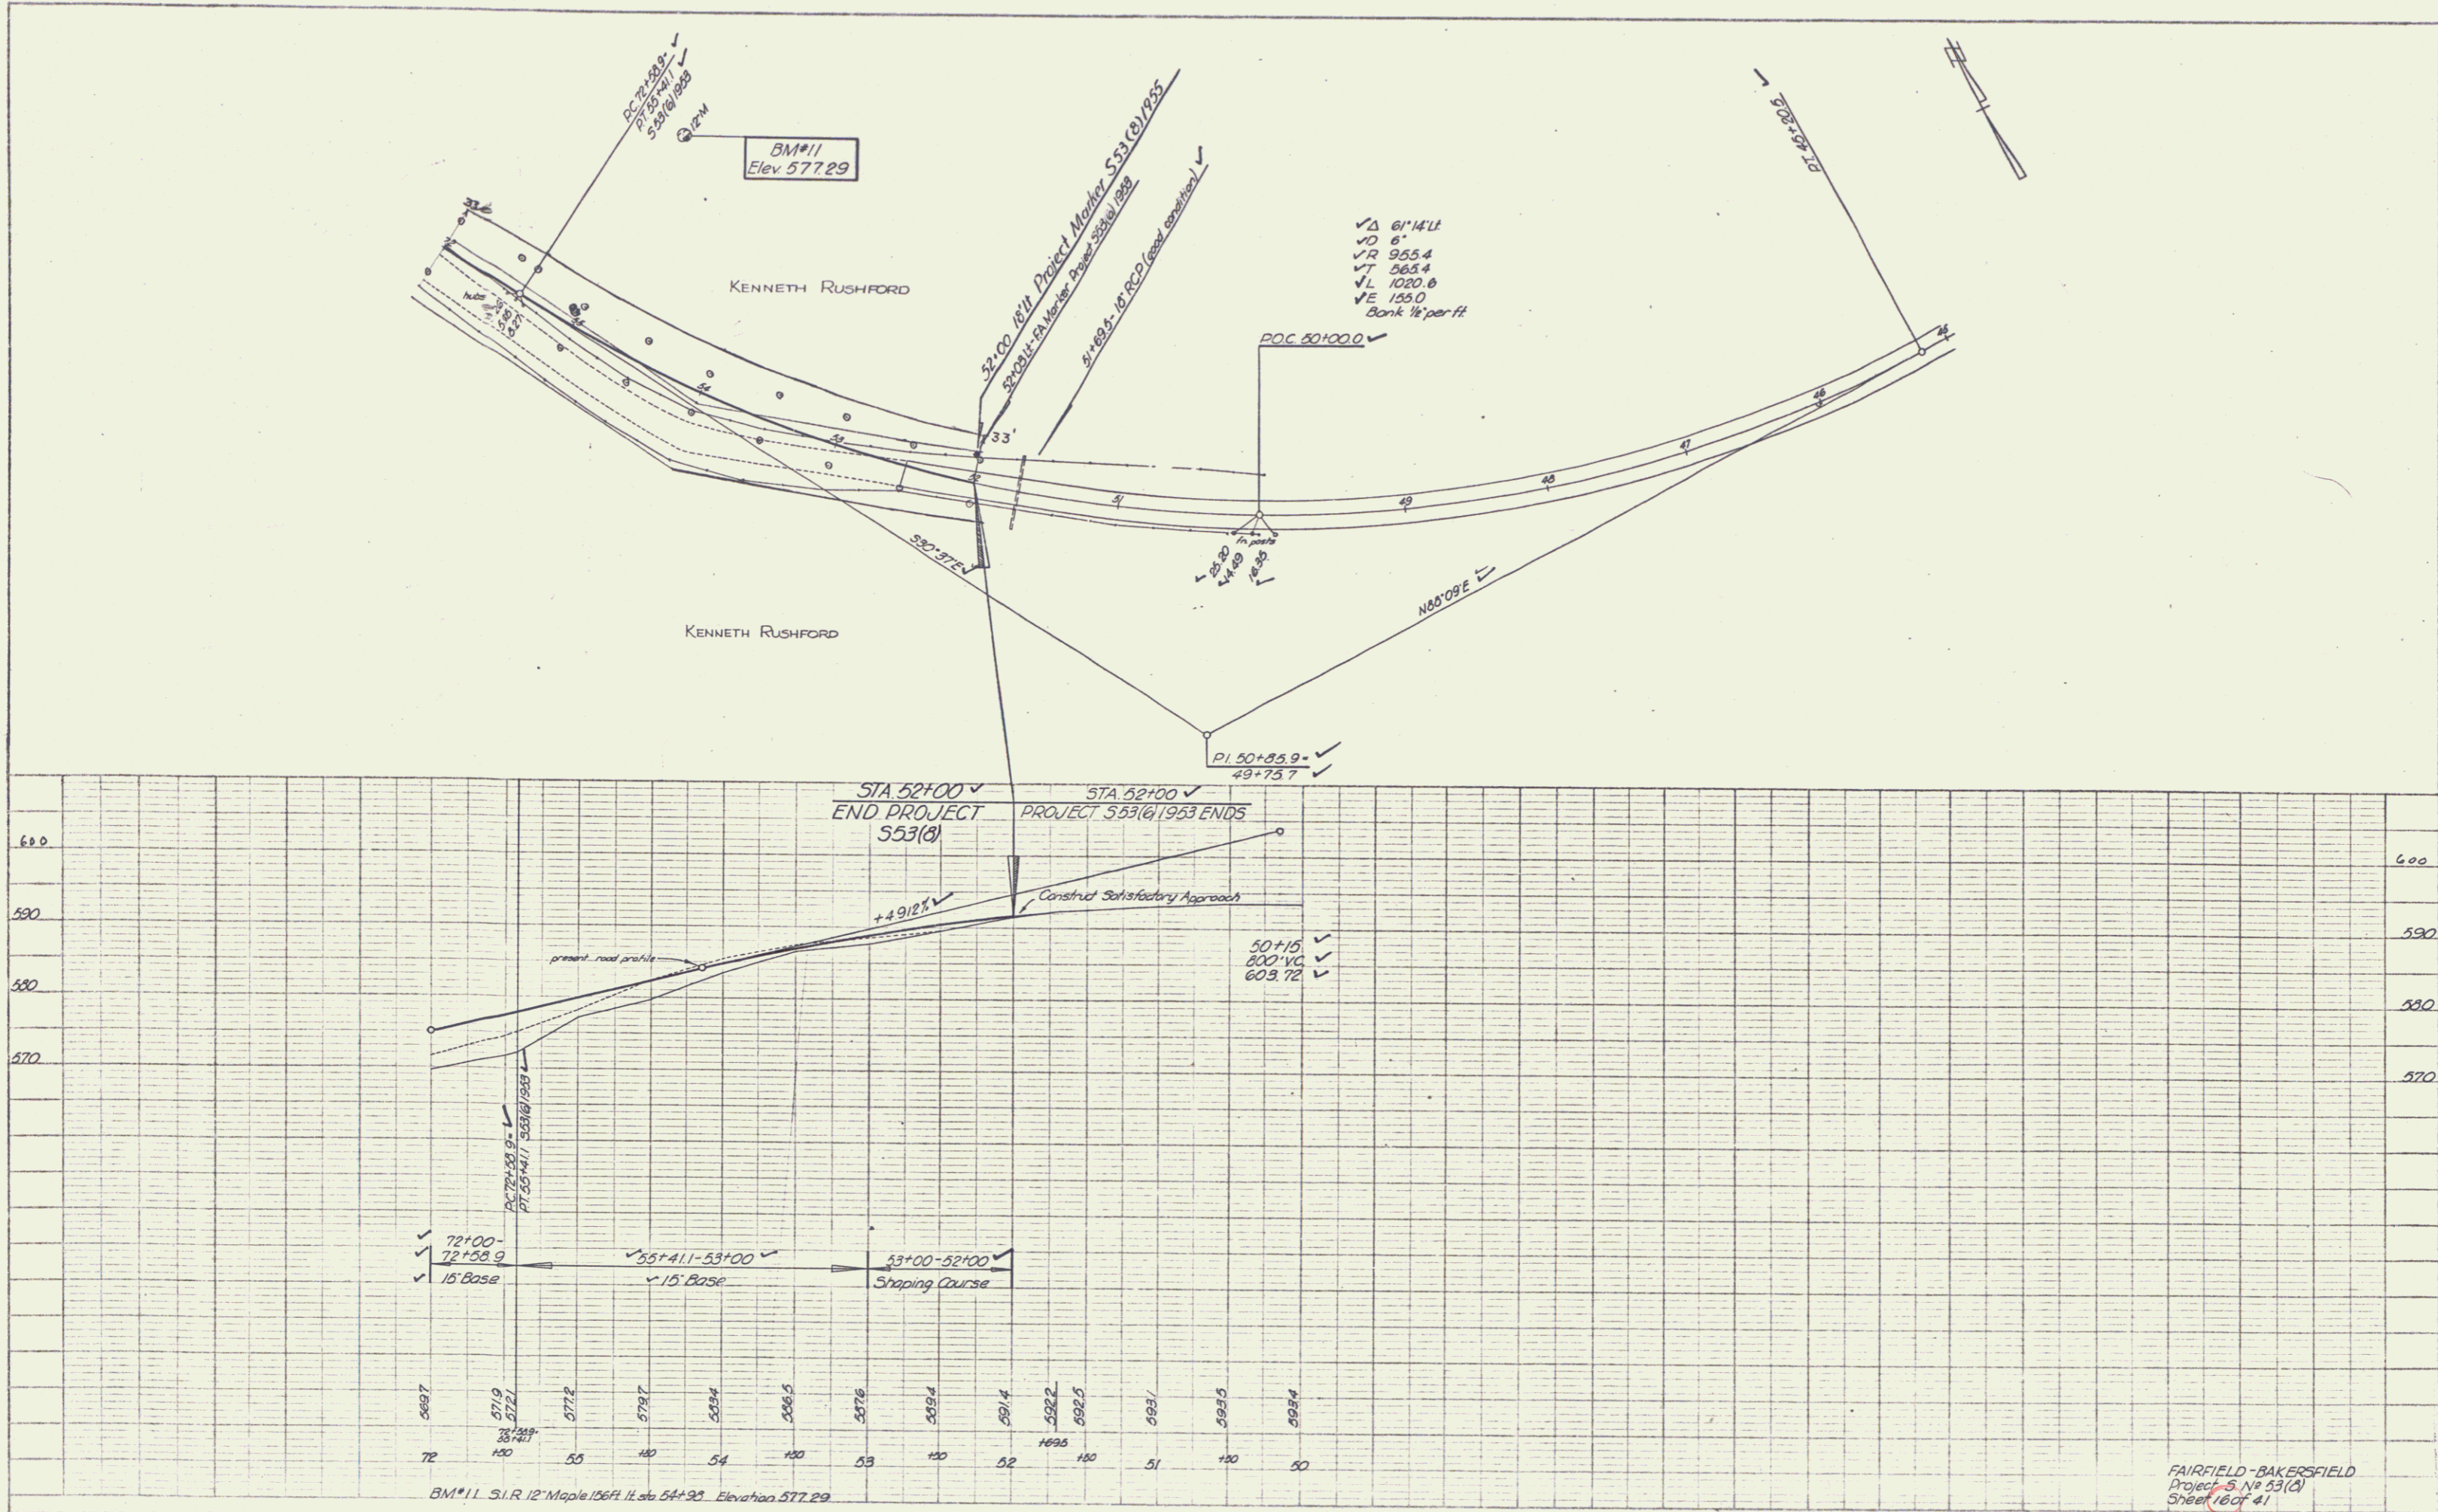

PLAN
 DRAWN BY: HAWK
 CHECKED BY: C.E.H.
 DATE: 1/28/54
 PROJECT: 553(C)

PROFILE
 DRAWN BY: B.E.H.
 CHECKED BY: C.E.H.
 DATE: 1/28/54
 PROJECT: 553(C)

FAIRFIELD-BAKERSFIELD
 Project 553(C)
 Sheet 6 of 41