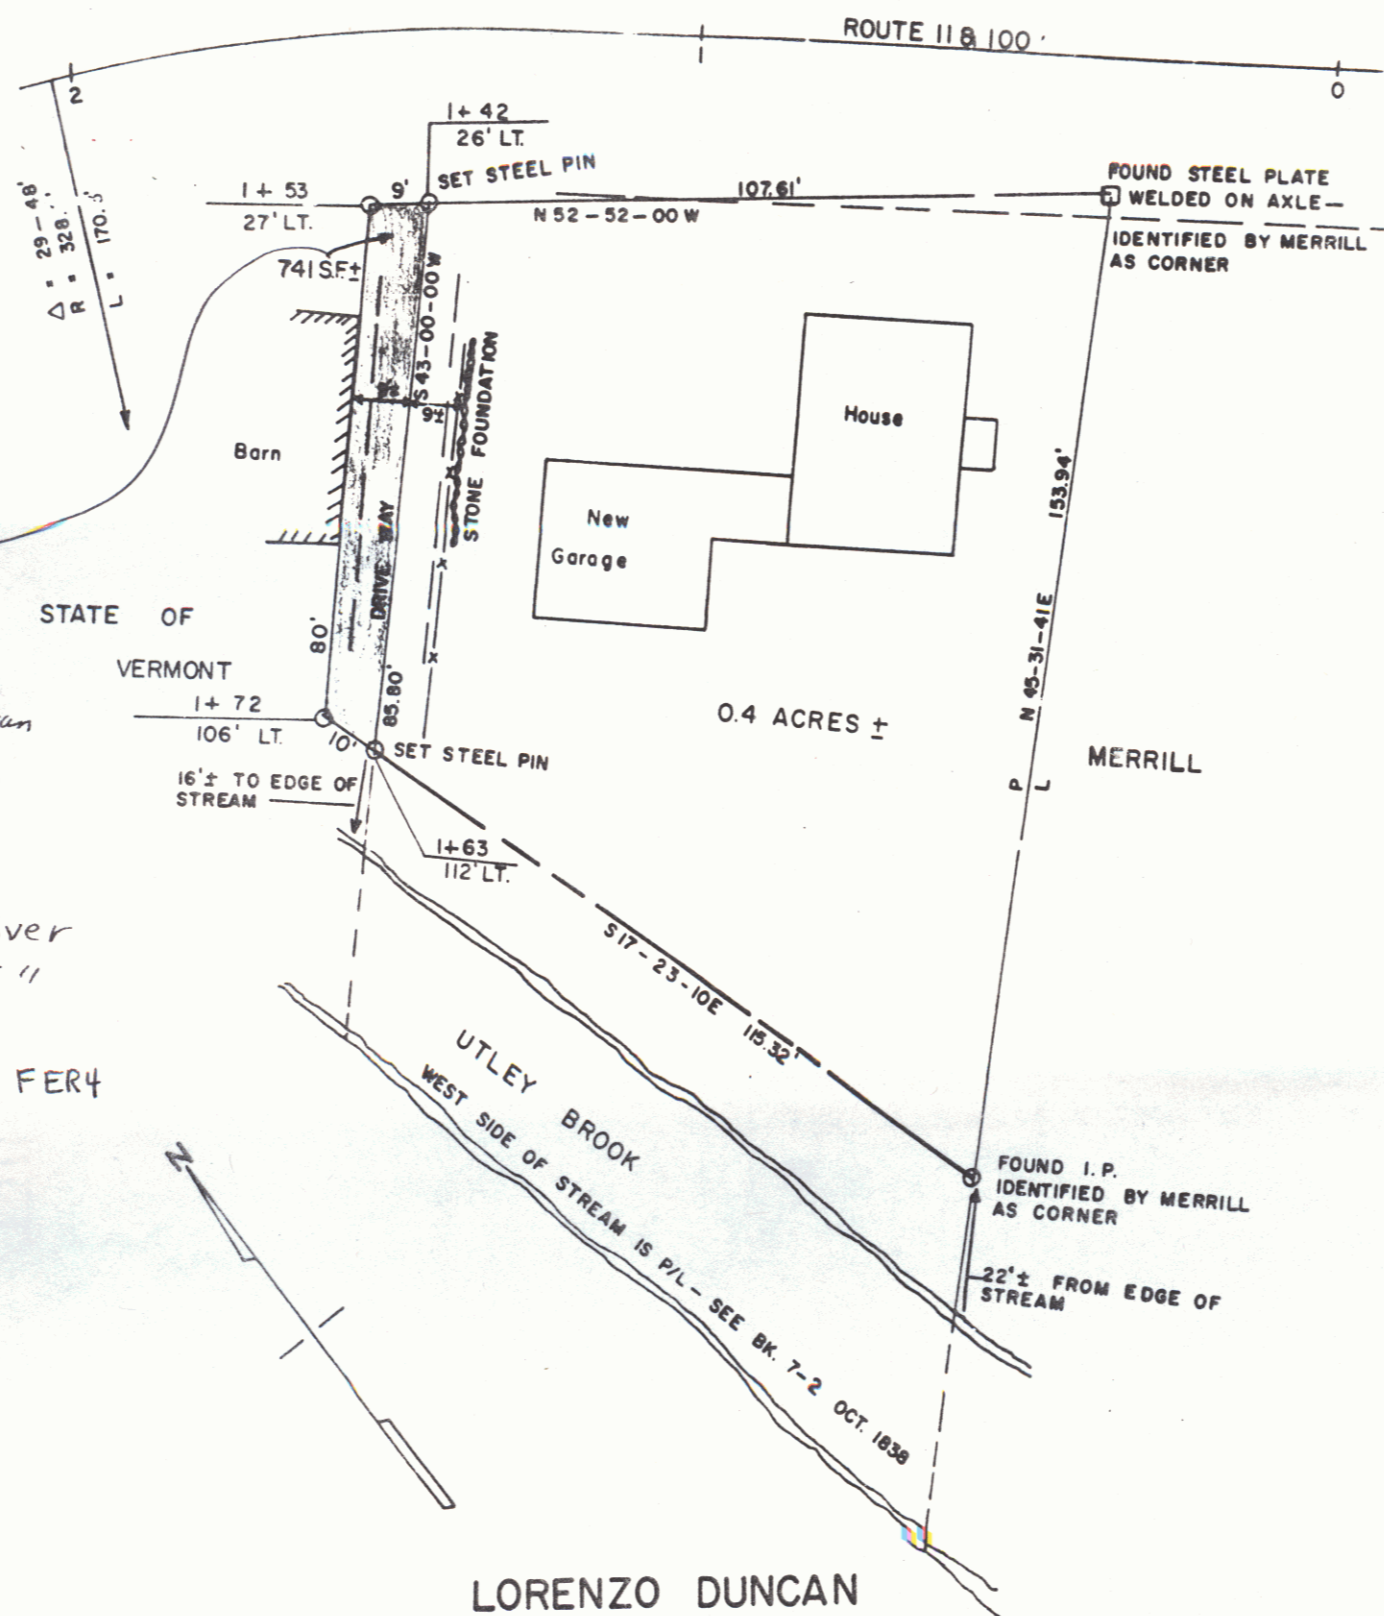

QCD to Lorenzo W. Duncan
 + Jacqueline E. Duncan
 dated 11/5/71
 BK? Pg?
 "easement to cross over
 land of State of VT."

Re: Project Londonderry FER4
 1940 - Vt. 11
 MM 2.04 - 2.34

LORENZO DUNCAN
 NOVEMBER, 1970
 NOT TO SCALE
 SCALE 1" = 20

GA

5