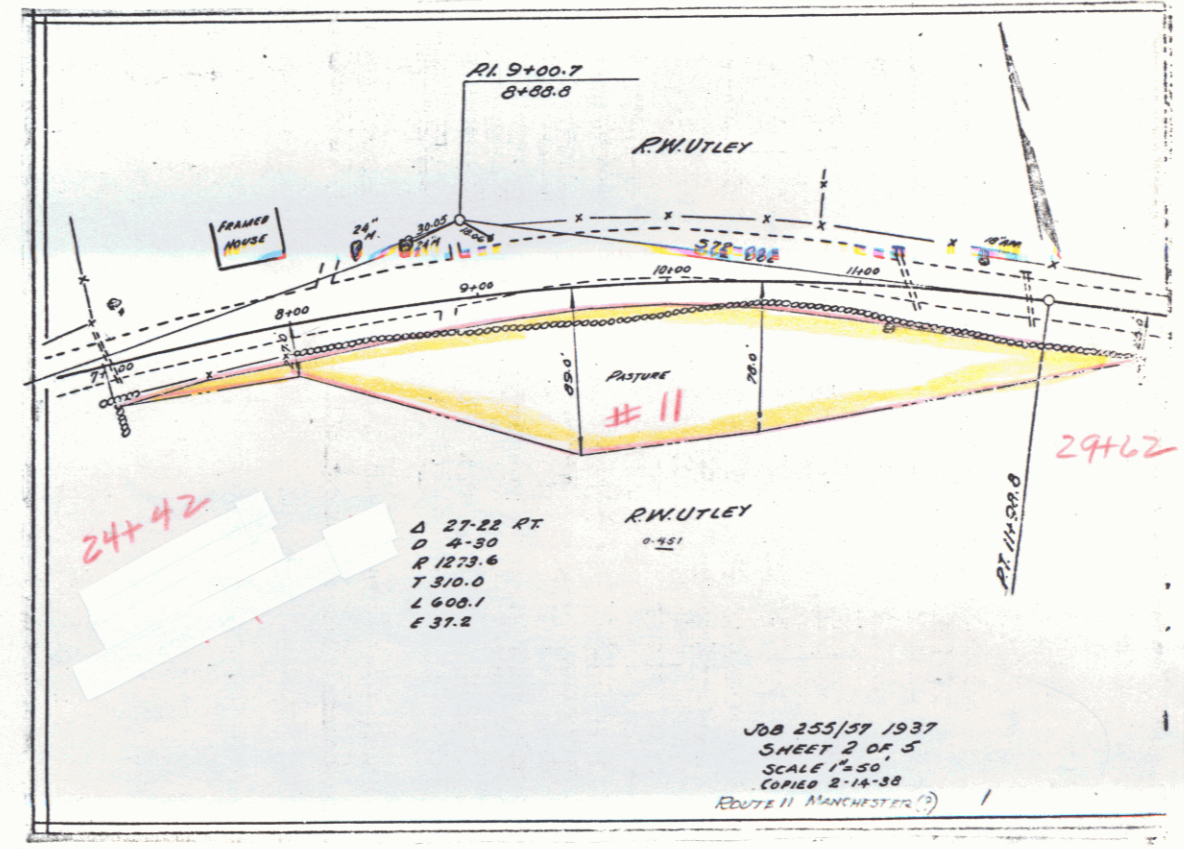

Town of Manchester  
 Route: VT 11  
 Proj #: JOB 255/57

Date: 9/01/1937  
 Pin #: 992826

#13 Located in East Manchester on Rte 11  
 approx 1.7 miles easterly of Jct US 7 & VT 11

JOB 255/ST 1937  
 SHEET 2 OF 5  
 SCALE 1"=50'  
 COPIED 2-14-58  
 ROUTE 11 MANCHESTER (1)