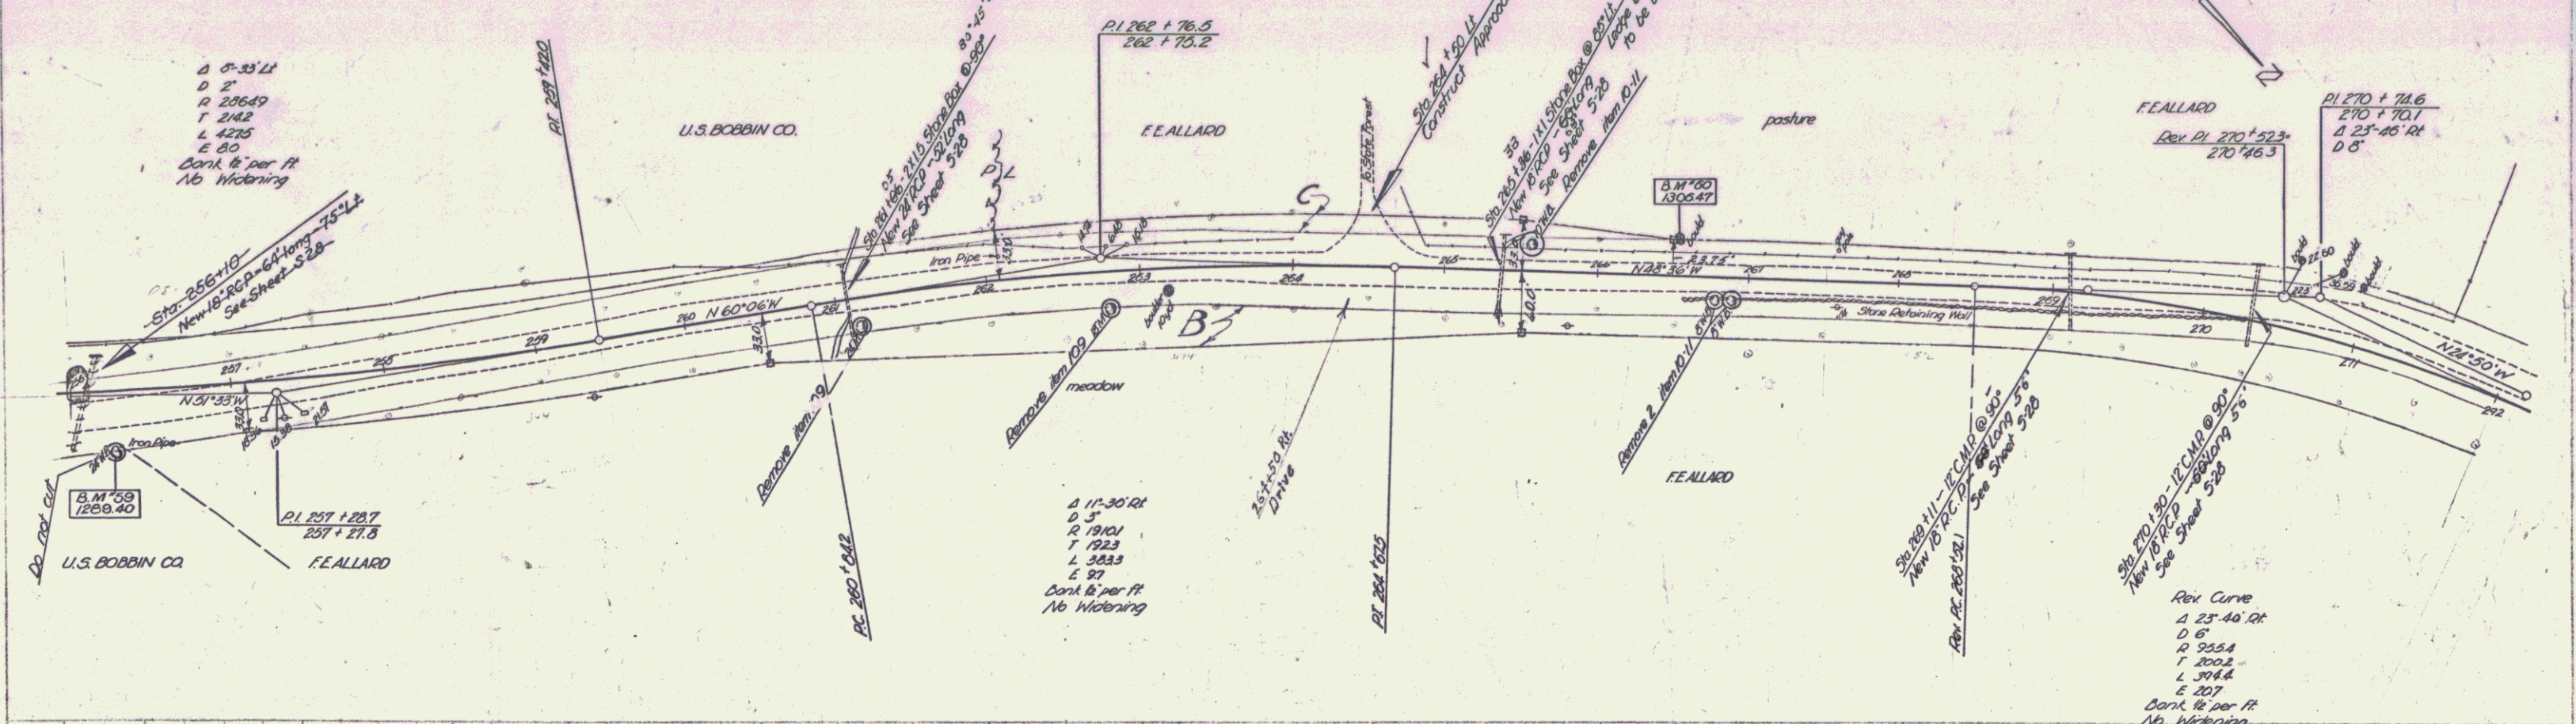

PARCEL INSTRUMENT DATE GRANTOR GRANTEE RECORDED REMARKS
B.C. W.D.O.E. 8 26-43 FRANK & MYRTLE ALLARD ST OF VT 18 330.31-32 10 21-43
WESTMORE
BOOK PAGE DATE
18 330.31-32 10 21-43

ED. QUAY STATE 5 F. CAL SHEET TOTAL
DIST. NO. 35 0 1946 8 29