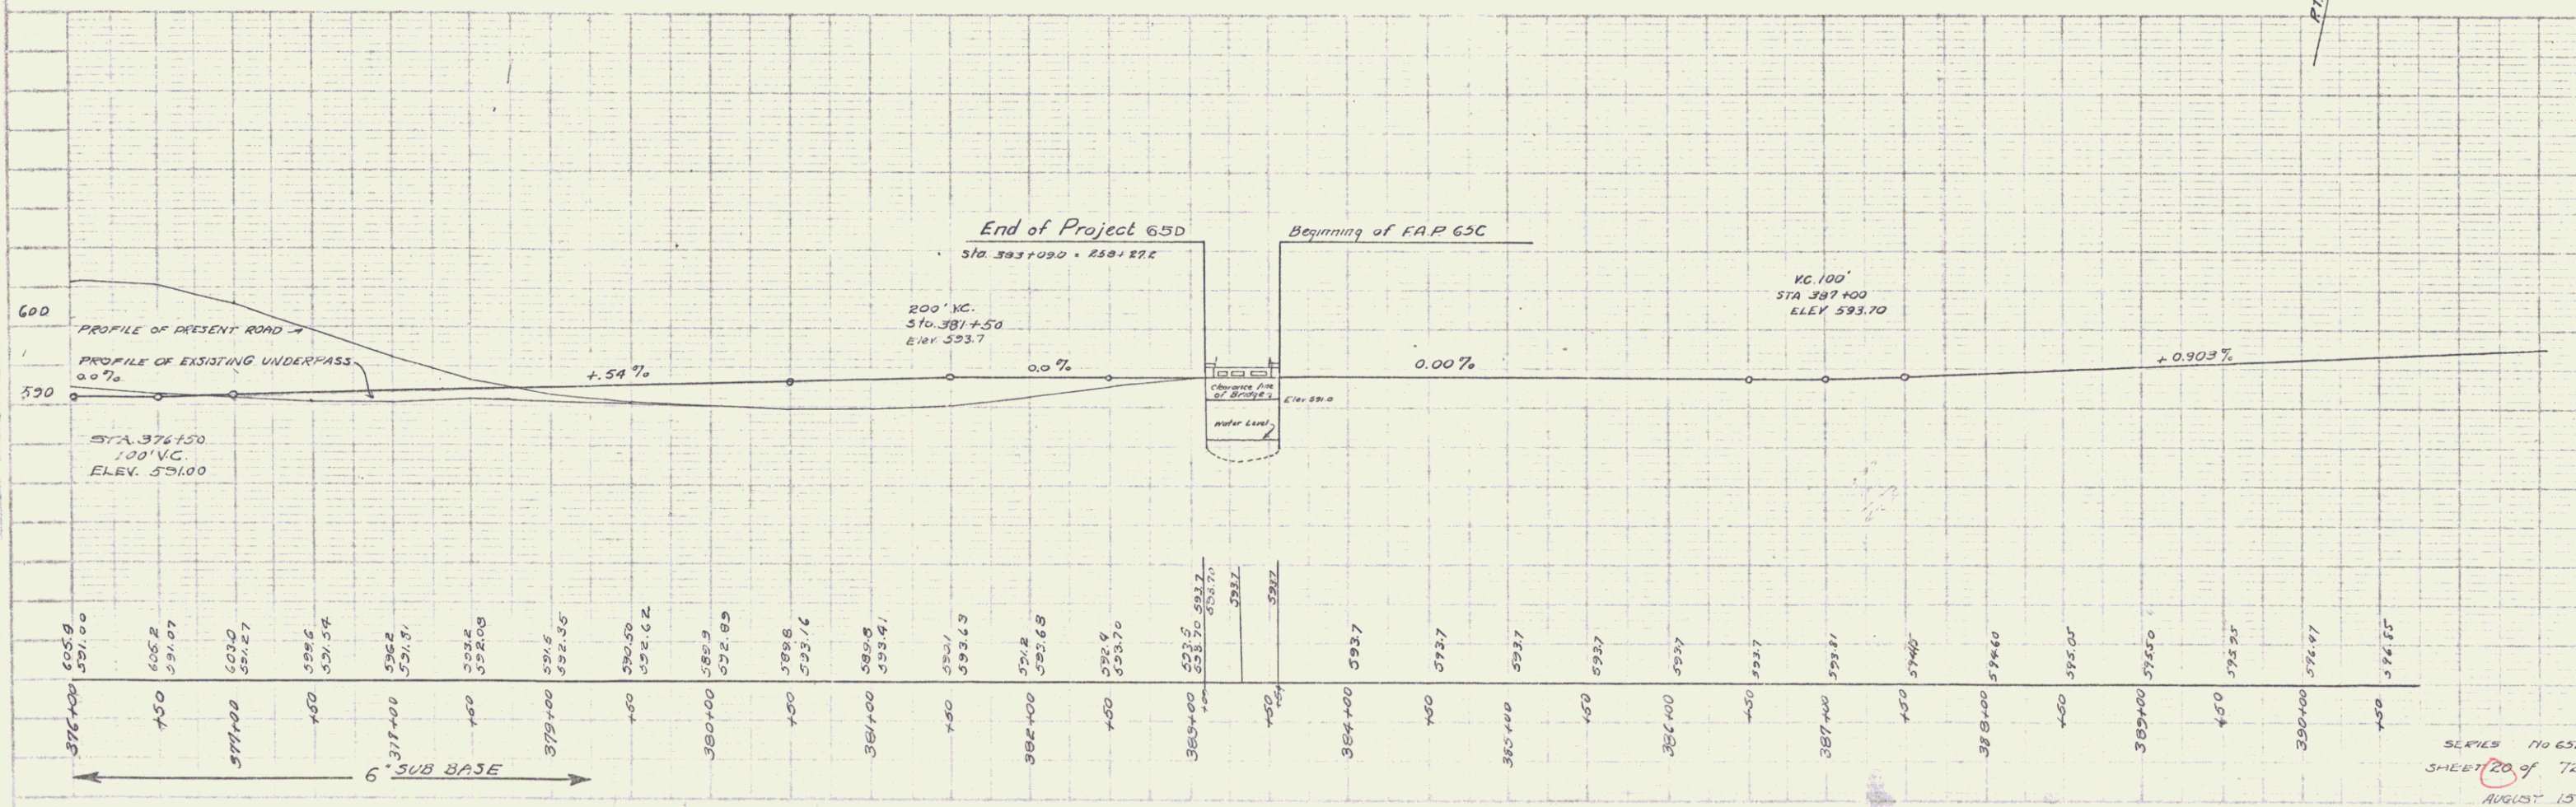

CABLE GUARD RAIL
 Sta 381+01 - 383+084.208 H
 Sta 378+00 - 377+22 Rt 128 H

REV. NO.	DATE	BY	CHKD.	SHEET NO.	TOTAL SHEETS
1	6-5-27	20	72

SERIES 710 65D
 SHEET 20 of 72
 AUGUST 15th 1927

A