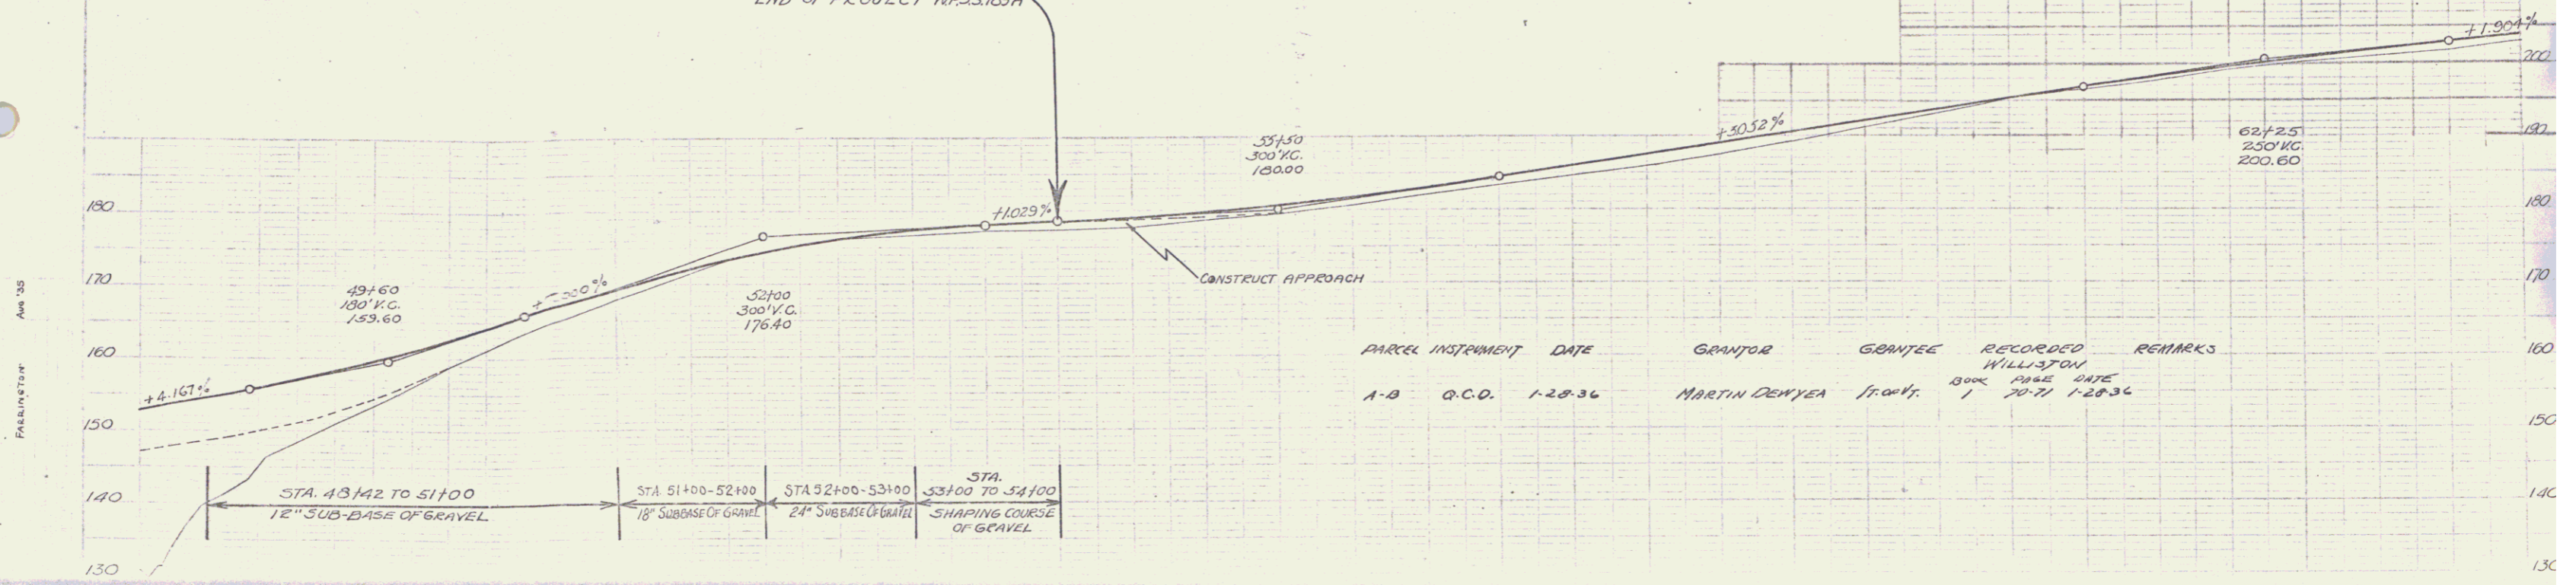

BRIDGE DATA	
TYPE	PROPOSED
SPAN	18'-0"
CLEAR HEIGHT	17'
WIDTH	17'
LENG. OVERALL	20'
RDWY WIDTH	20'

NOTE:
FOR BRIDGE DETAILS
SEE SHEETS 7 & 8
SERIES WPSS 189A

PARCEL	INSTRUMENT	DATE	GRANTOR	GRANTEE	RECORDED	REMARKS
A-B	Q.C.D.	1-28-36	MARTIN DEWYEA	FRANK WILLISTON	BOOK PAGE DATE	1 20-71 1-28-36