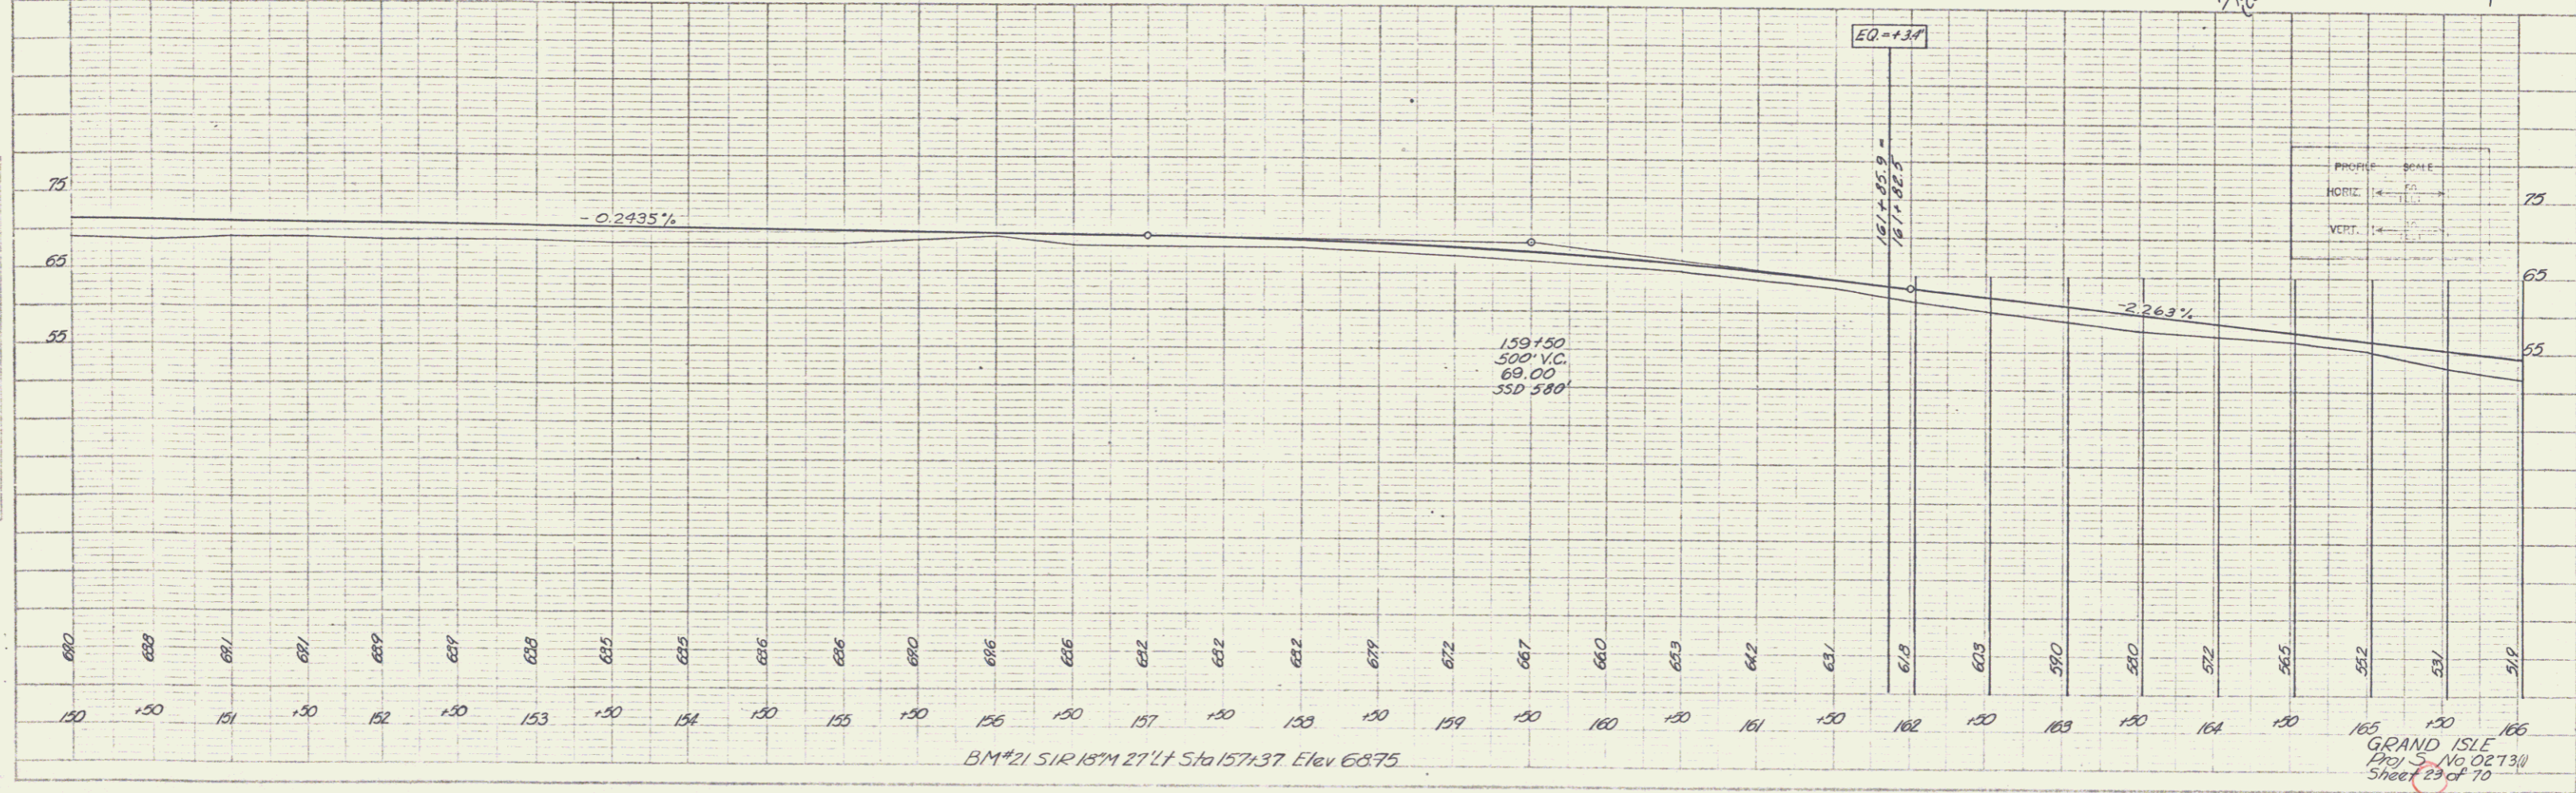

PLAN
 DATE 1/15
 DRAWN BY Duino
 CHECKED BY Camarero
 SCALE 1/15

PROFILE
 DATE 1/15
 DRAWN BY Duino
 CHECKED BY Camarero
 SCALE 1/15

6