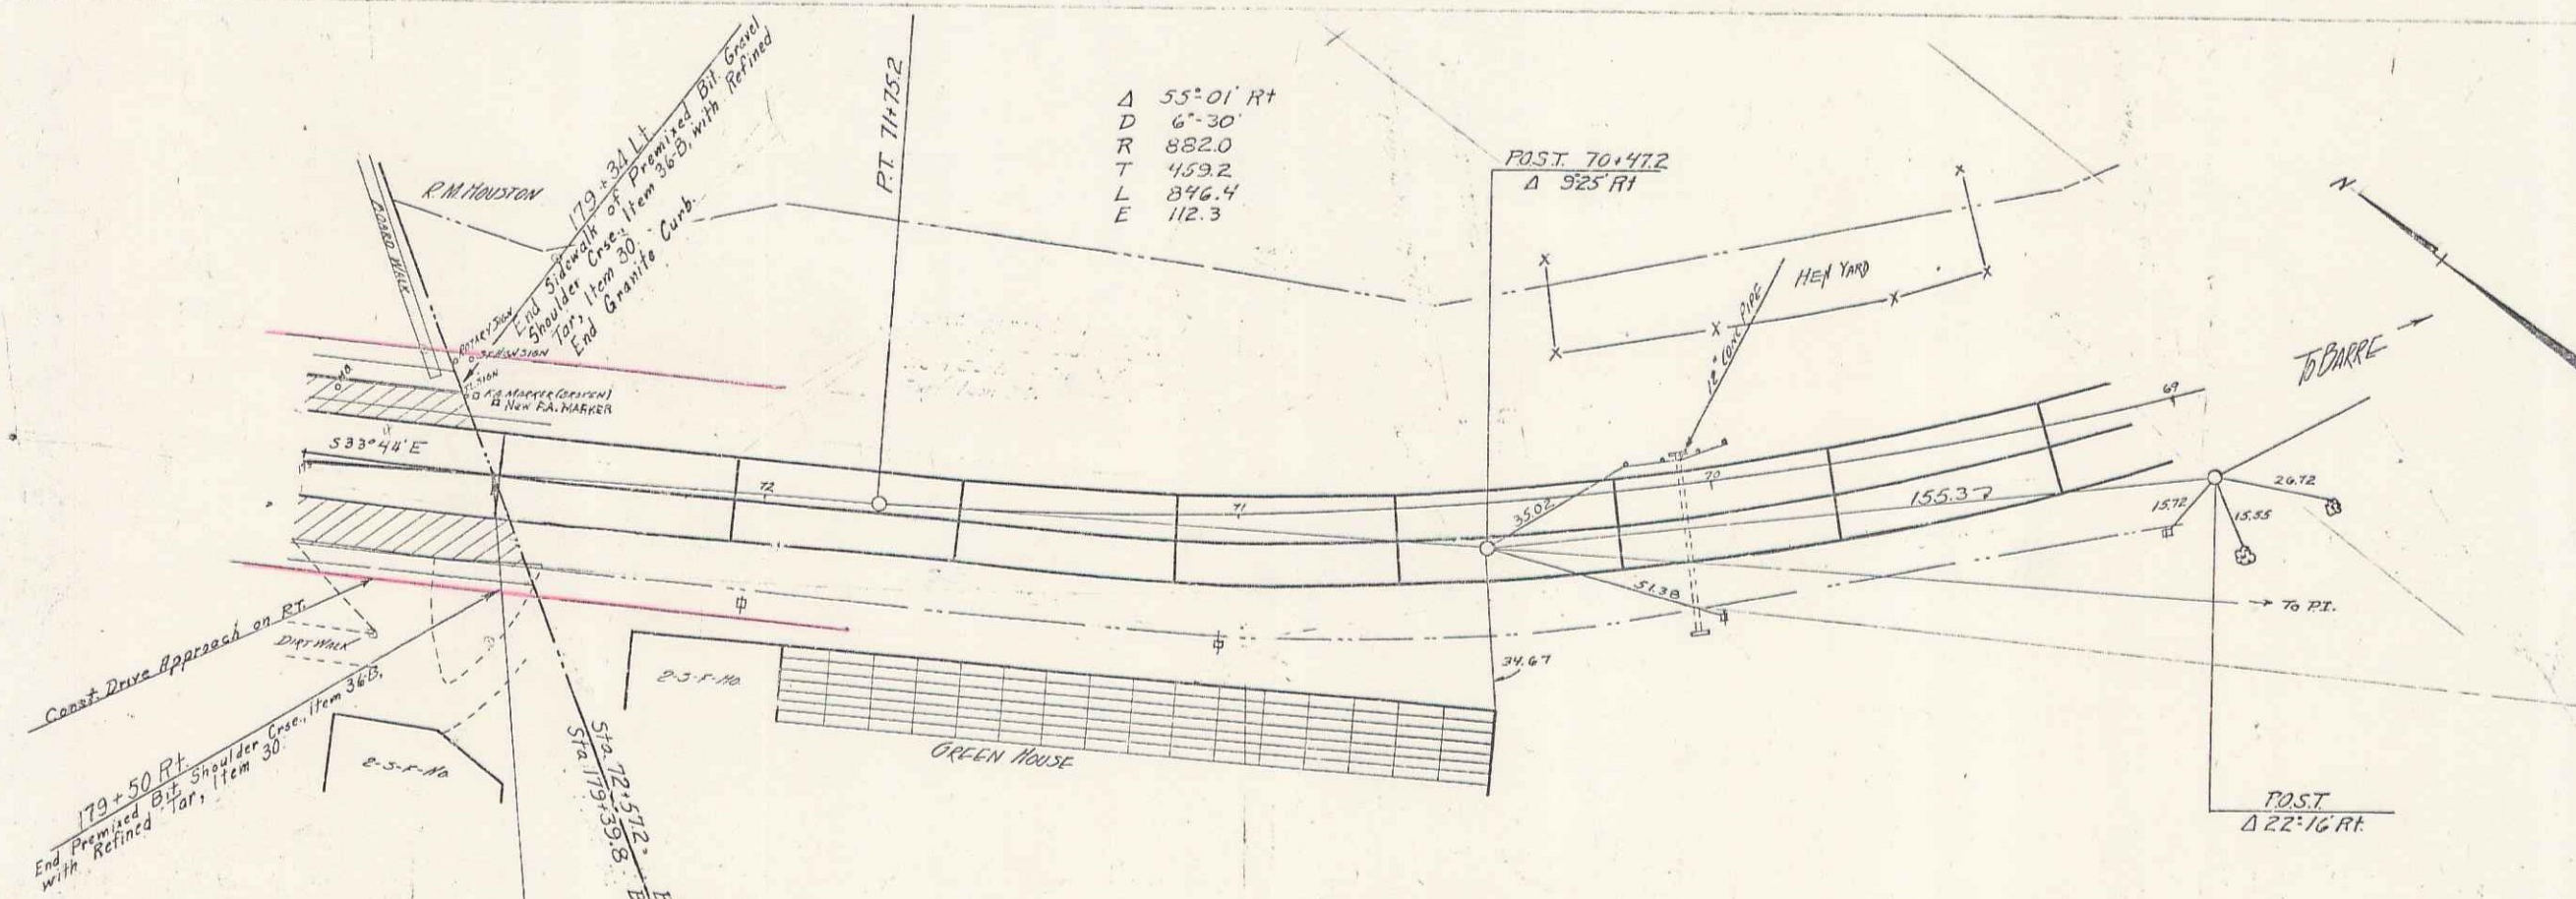

PER. YEAR	STATE	FISCAL YEAR	DATE	TOTAL
1911	MASS.	1911	10	59

$\Delta$  55° 01' RT  
 D 6° 30'  
 R 882.0  
 T 459.2  
 L 846.4  
 E 112.3

POST 70+47.2  
 $\Delta$  925 RT

POST  
 $\Delta$  22° 16' RT

Berlin <sup>SM</sup>  
 Series F.A.P. No 56-A(2)  
 Sheet 10 of 39 Sheets.