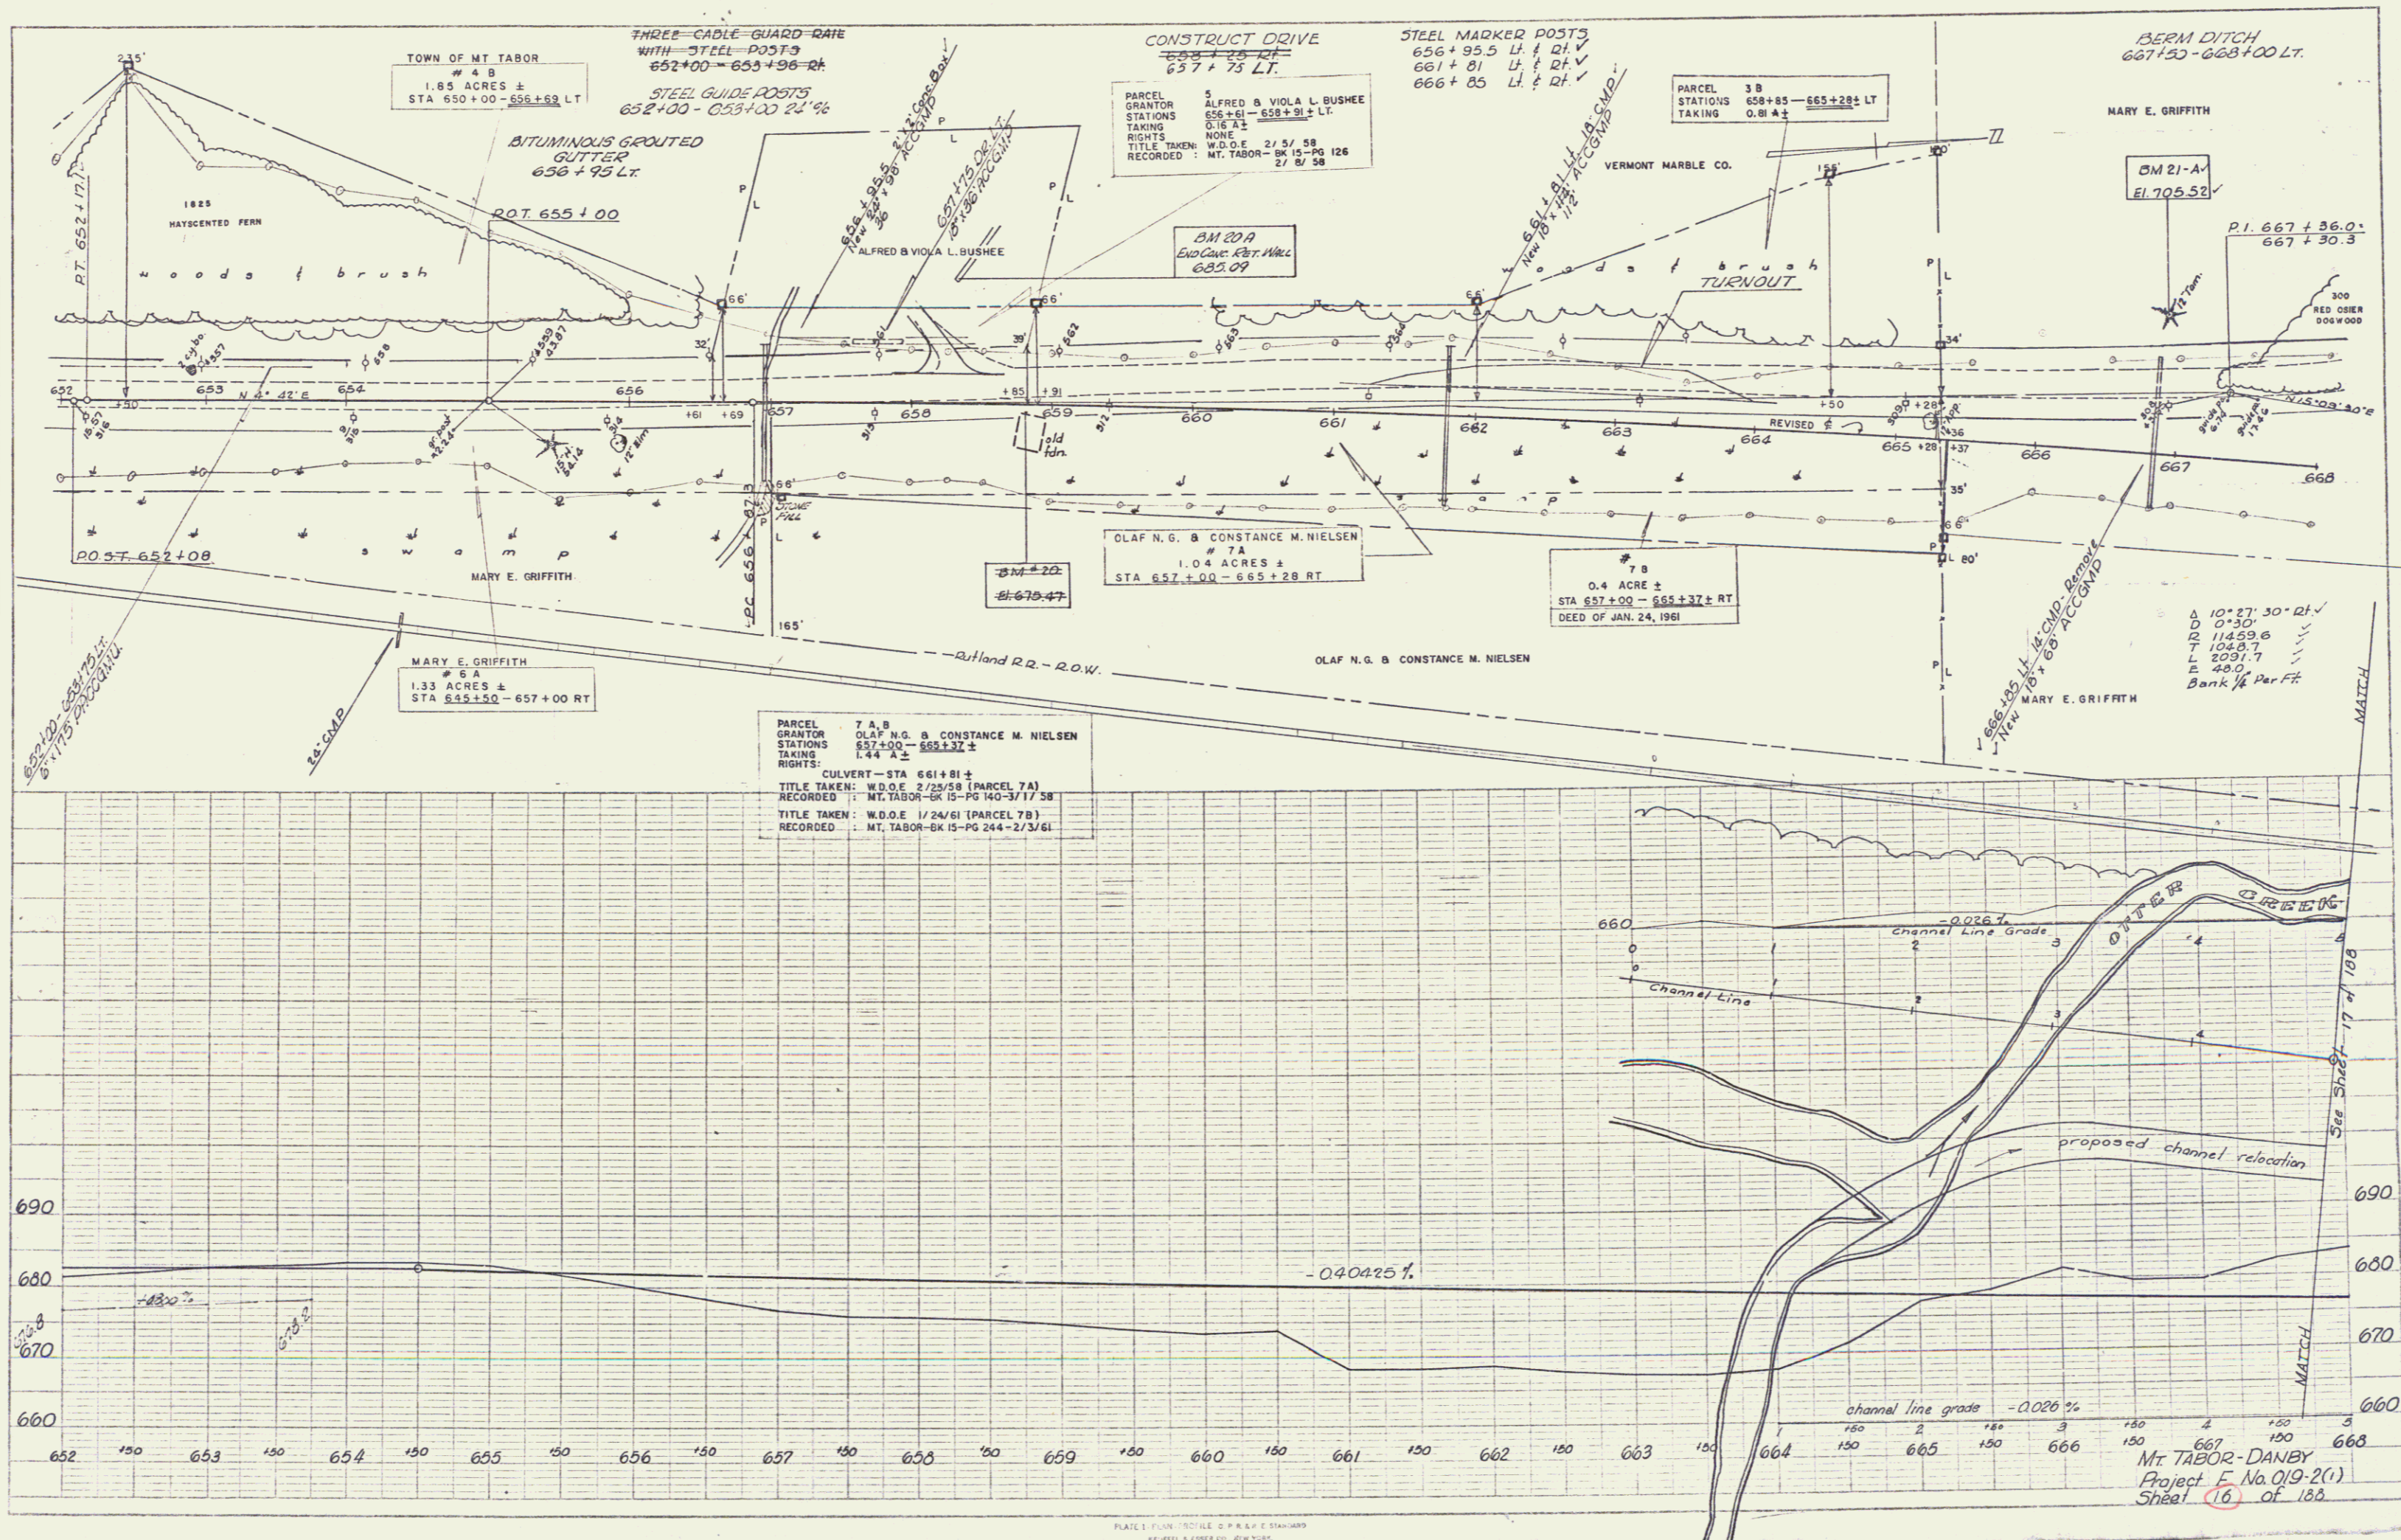

PLAN
SCALE: AS SHOWN
DATE: 10/60

PROFILE
SCALE: AS SHOWN
DATE: 10/60