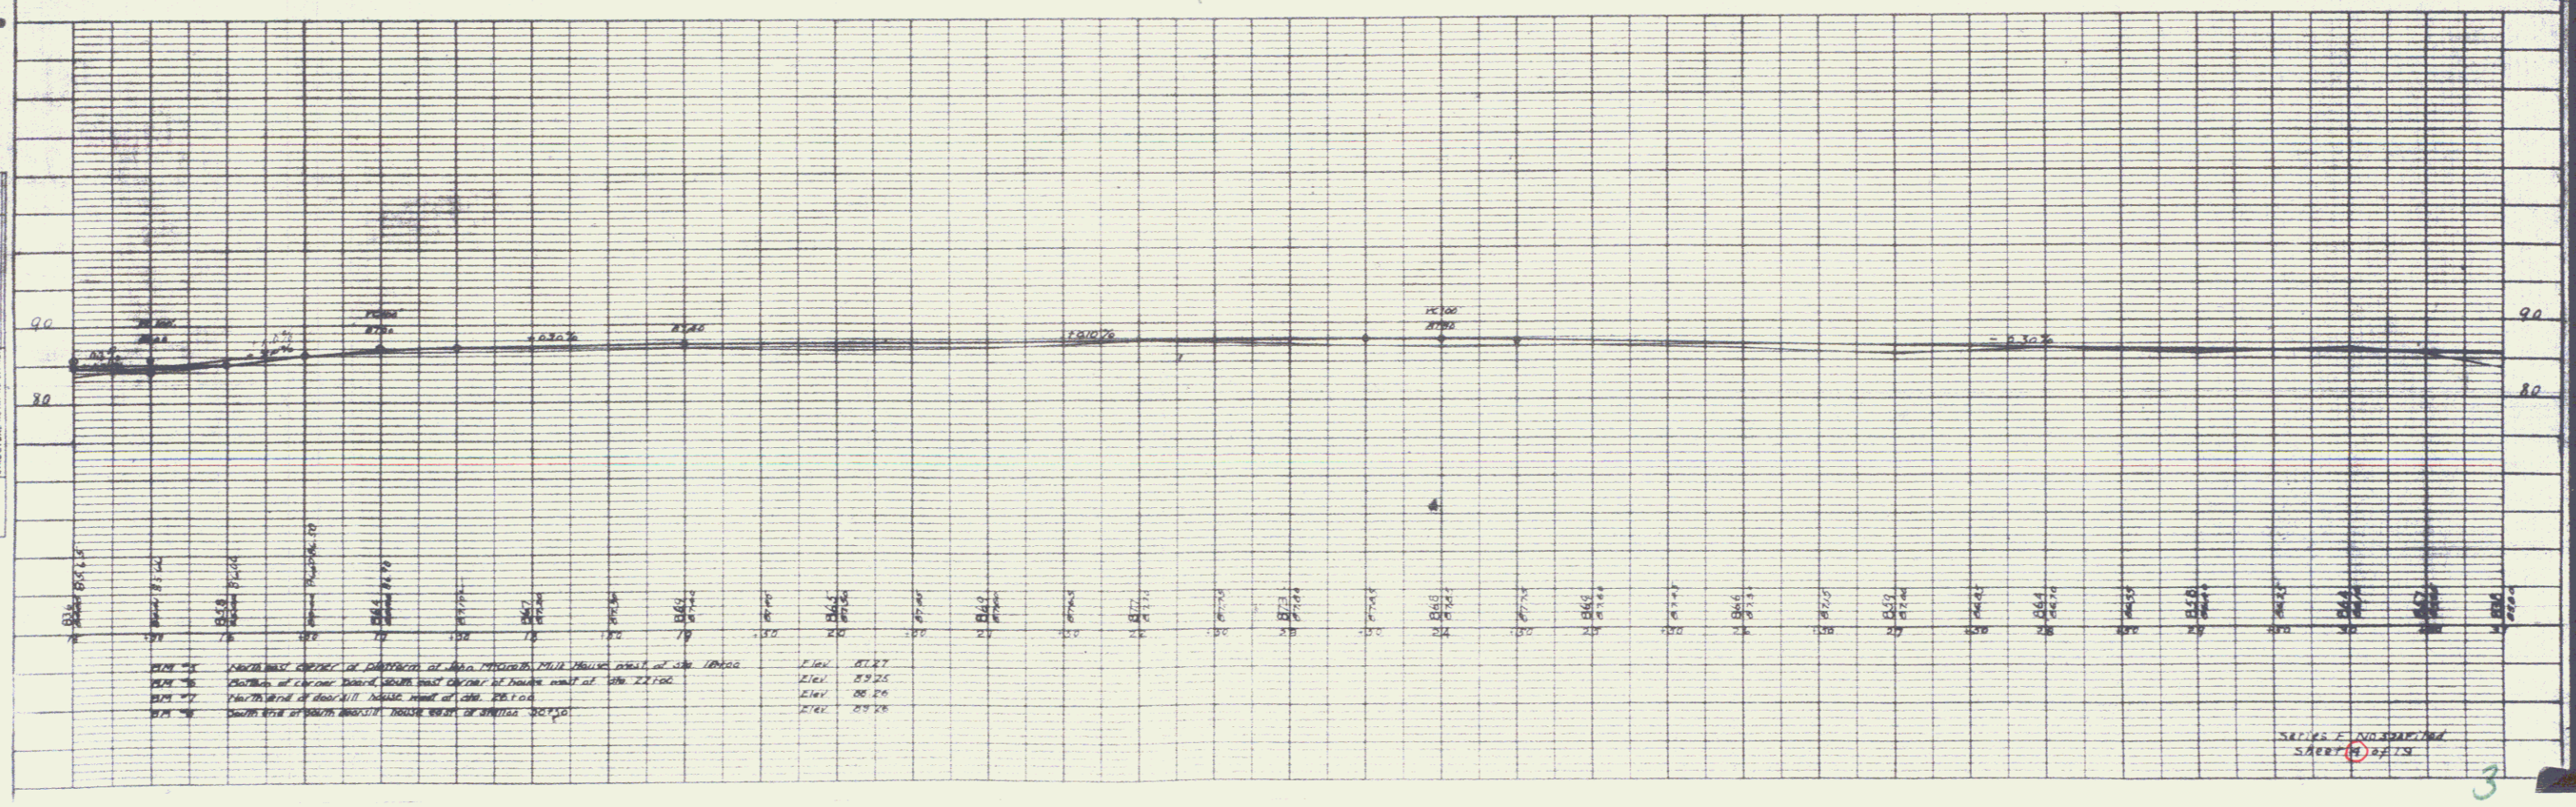

FIELD NO. 3
 STATE VT
 COUNTY WINDHAM
 TOWN 524
 DATE APR 4 1919

PLAN
 DRAWN BY
 CHECKED BY
 DATE

PROFILE
 DRAWN BY
 CHECKED BY
 DATE

SERIES 2 SURVEYING
 SAERTS