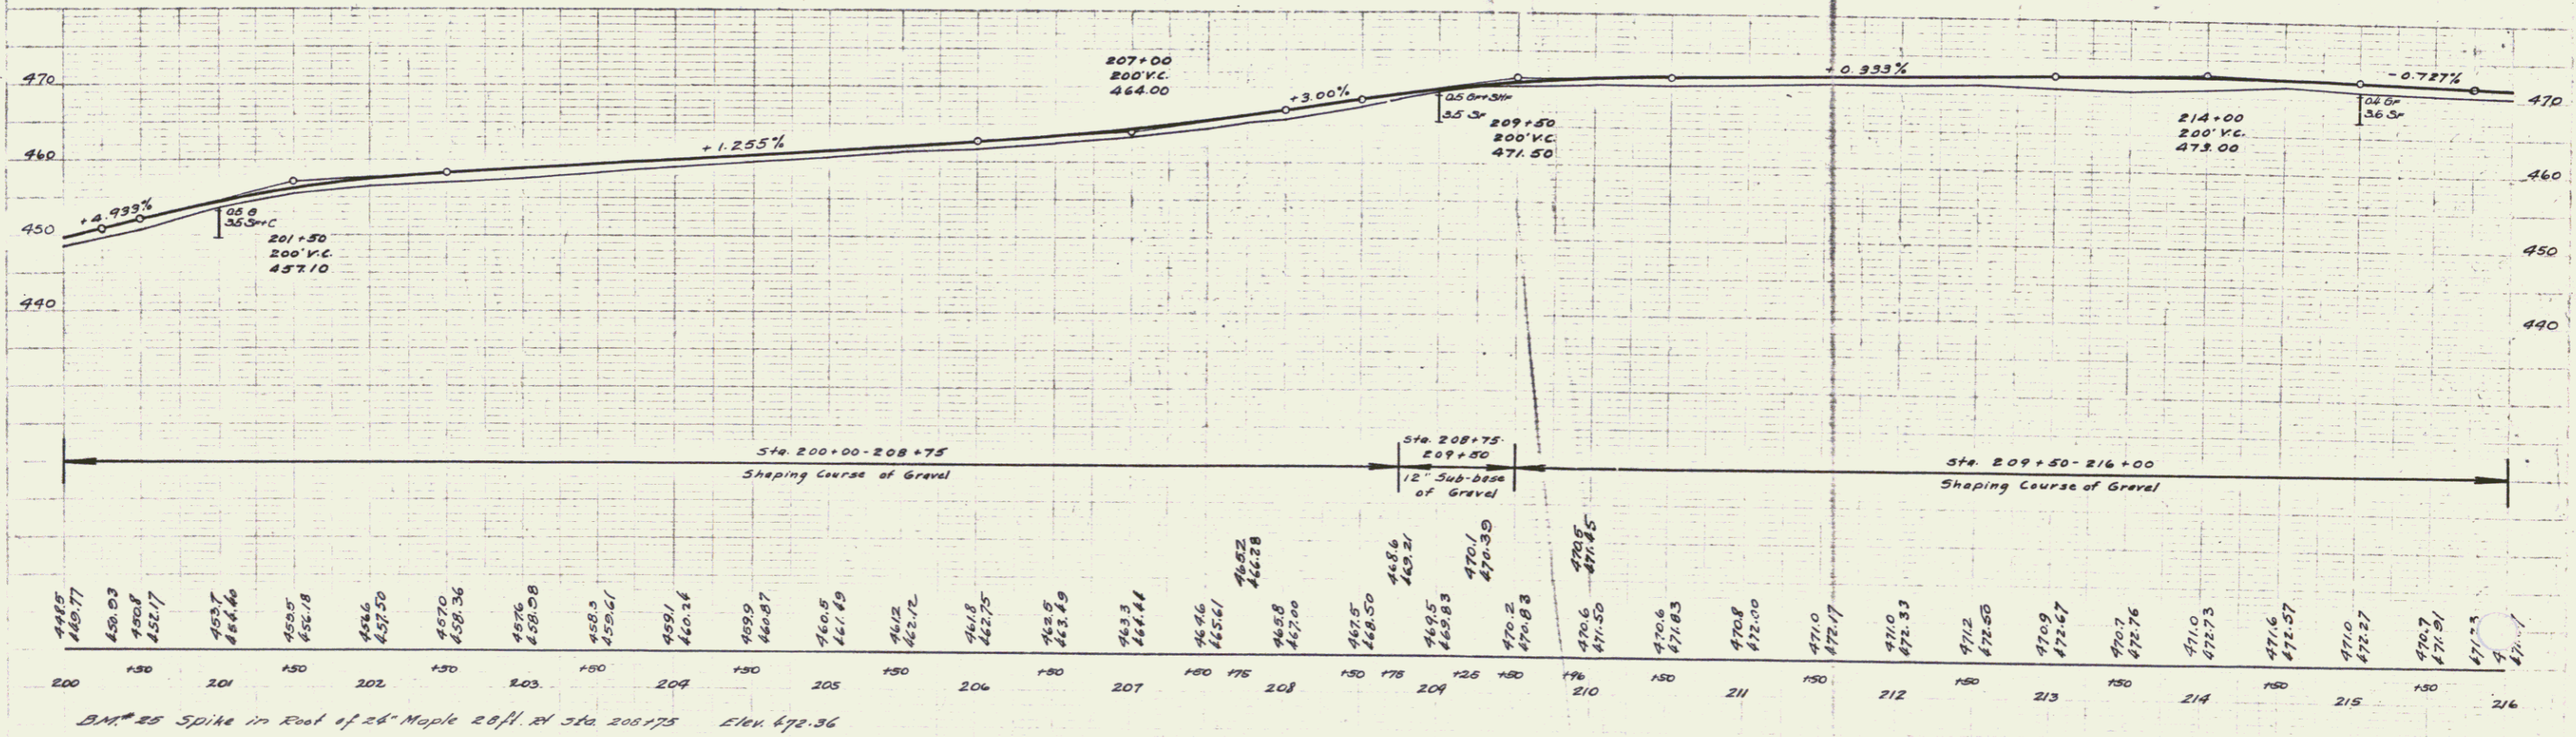

Fred Howard  
 C. A. Wilcox  
 T. J. Goodrich  
 Meadows - Gravelly

B.M. 25 Spike in Roof of 26' Maple 20 ft. N of Sta. 200+75 Elev. 472.36

14