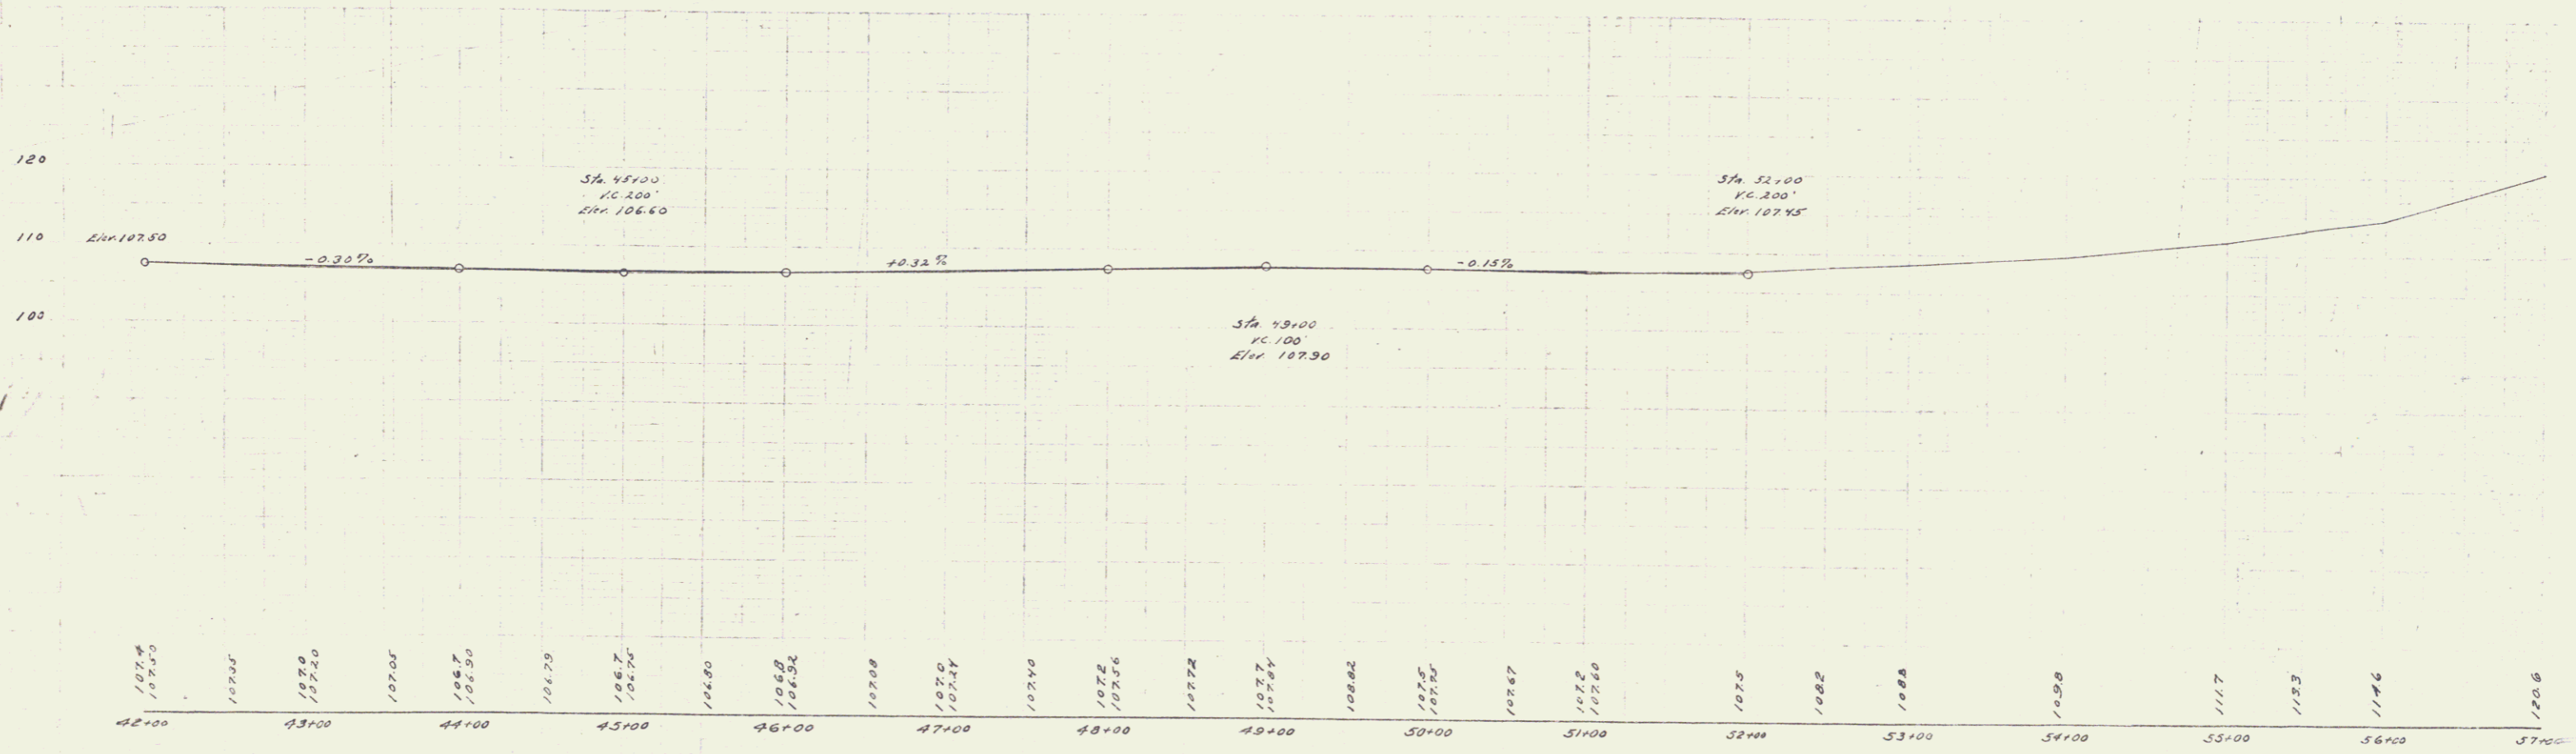

Hammerhead Spike 57806

B. M. S Spike in 20' Elm L&FT of Sta 47+10 Elev 105.22

Series 11  
 Sheet 11

5