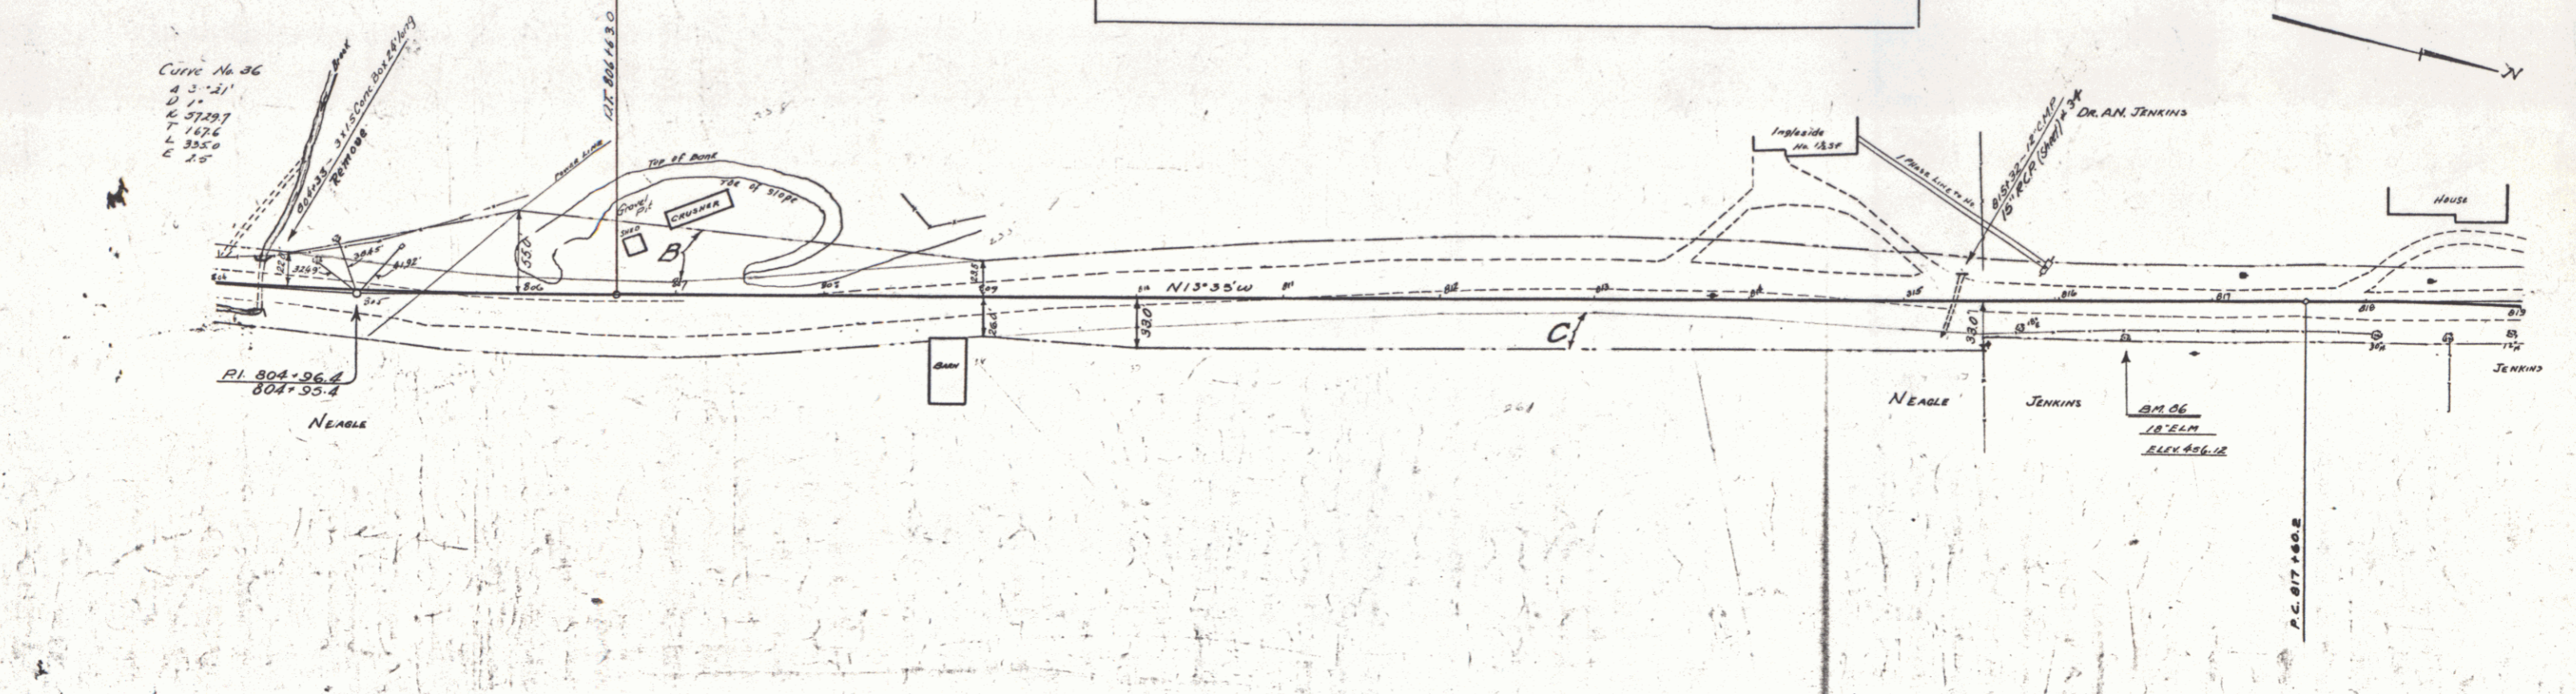

WOOD GUIDE POSTS REQUIRED
Curb Sta. Left Right
815+32 2 2'

NEW REINF. CONC. PIPE CULVERTS REQUIRED
Station Diam. Leng. CONC. # C.I.P. Steel
815+32 15" 36' - 12 cy.

Parcel	Kind of Instrument	Date of Grant	Grantee	Recorded	Remarks
BSC	Q.C.D.	5-27-32	J.C. & Kate Neagle	St. of Yr 190	Book Page Date 80 3-30-32

PLANS DATE 1932
86-C 1932 29 110

SERIES F NO. 86 C
SHEET 23 OF 110