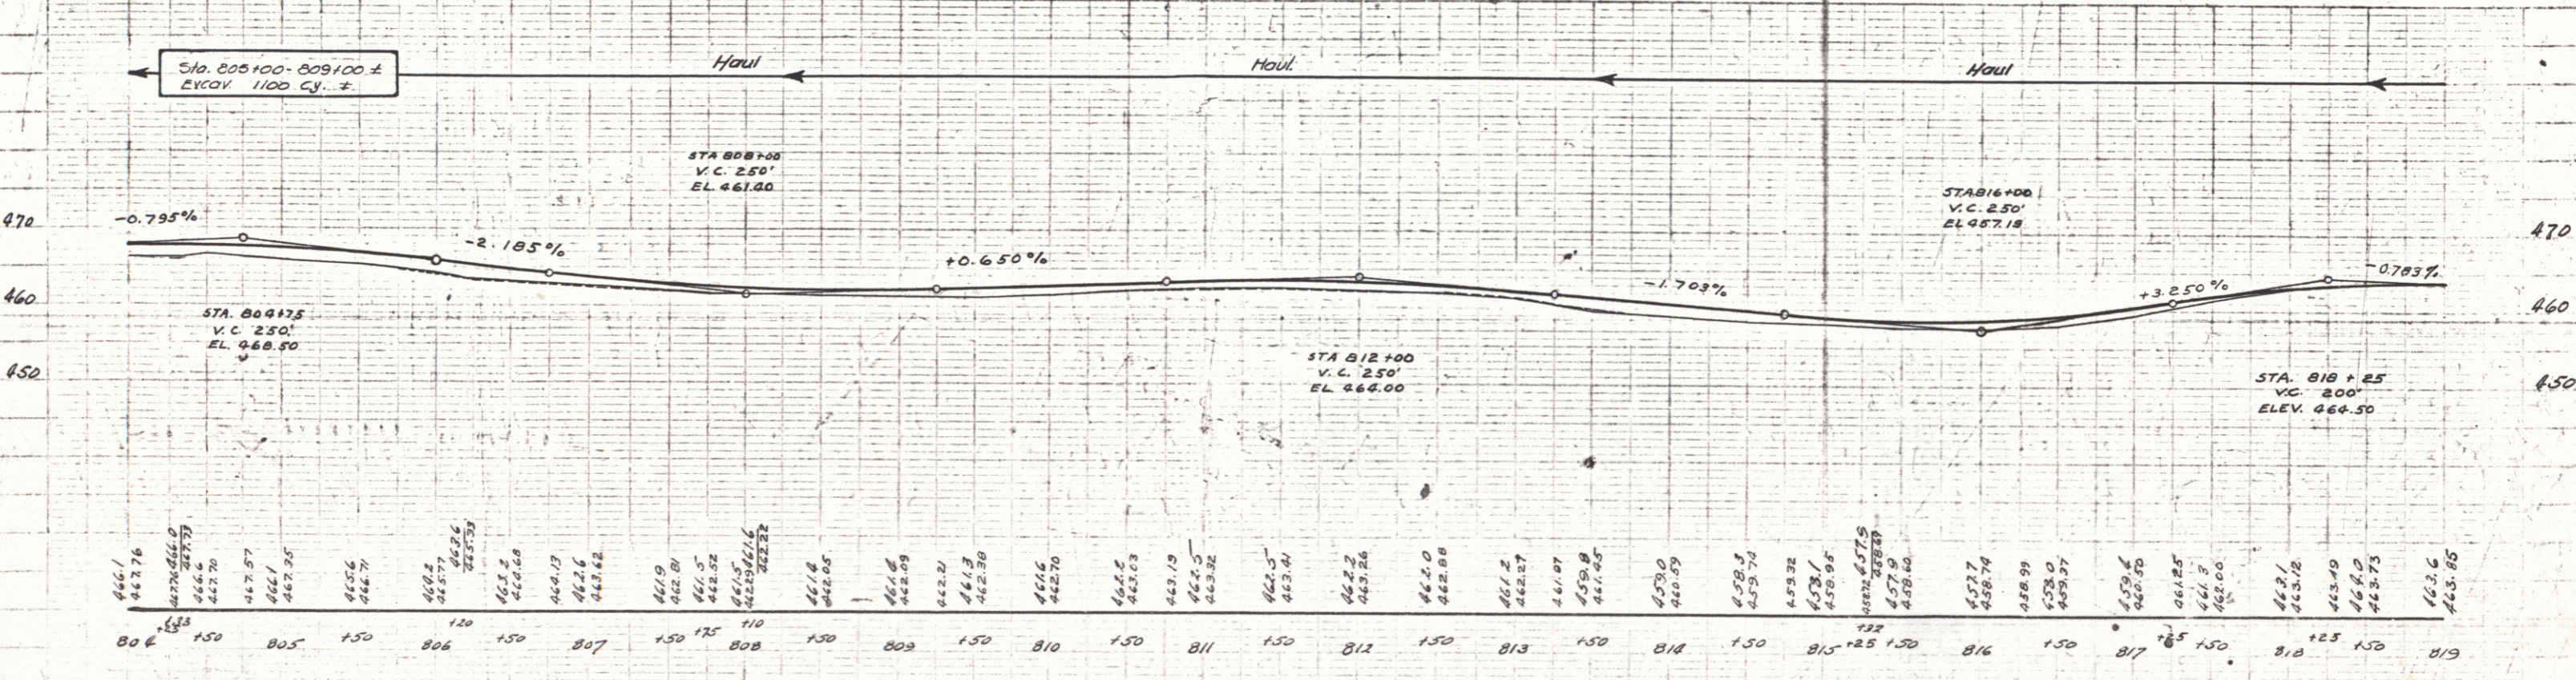

WOOD GUIDE POSTS REQUIRED
Curb Sta. Left Right
815+32 2 2'

NEW REINF. CONC. PIPE CULVERTS REQUIRED
Station Diam. Leng. CONC. # C.I.P. Steel
815+32 15" 36' - 12 cy.

Parcel	Kind of Instrument	Date of Grant	Grantee	Recorded	Remarks
BSC	Q.C.D.	5-27-32	J.C. & Kate Neagle	St. of Yr 190	Book Page Date 80 3-30-32

PLANS DATE 1932
86-C 1932 29 110

SERIES F NO. 86 C
SHEET 23 OF 110