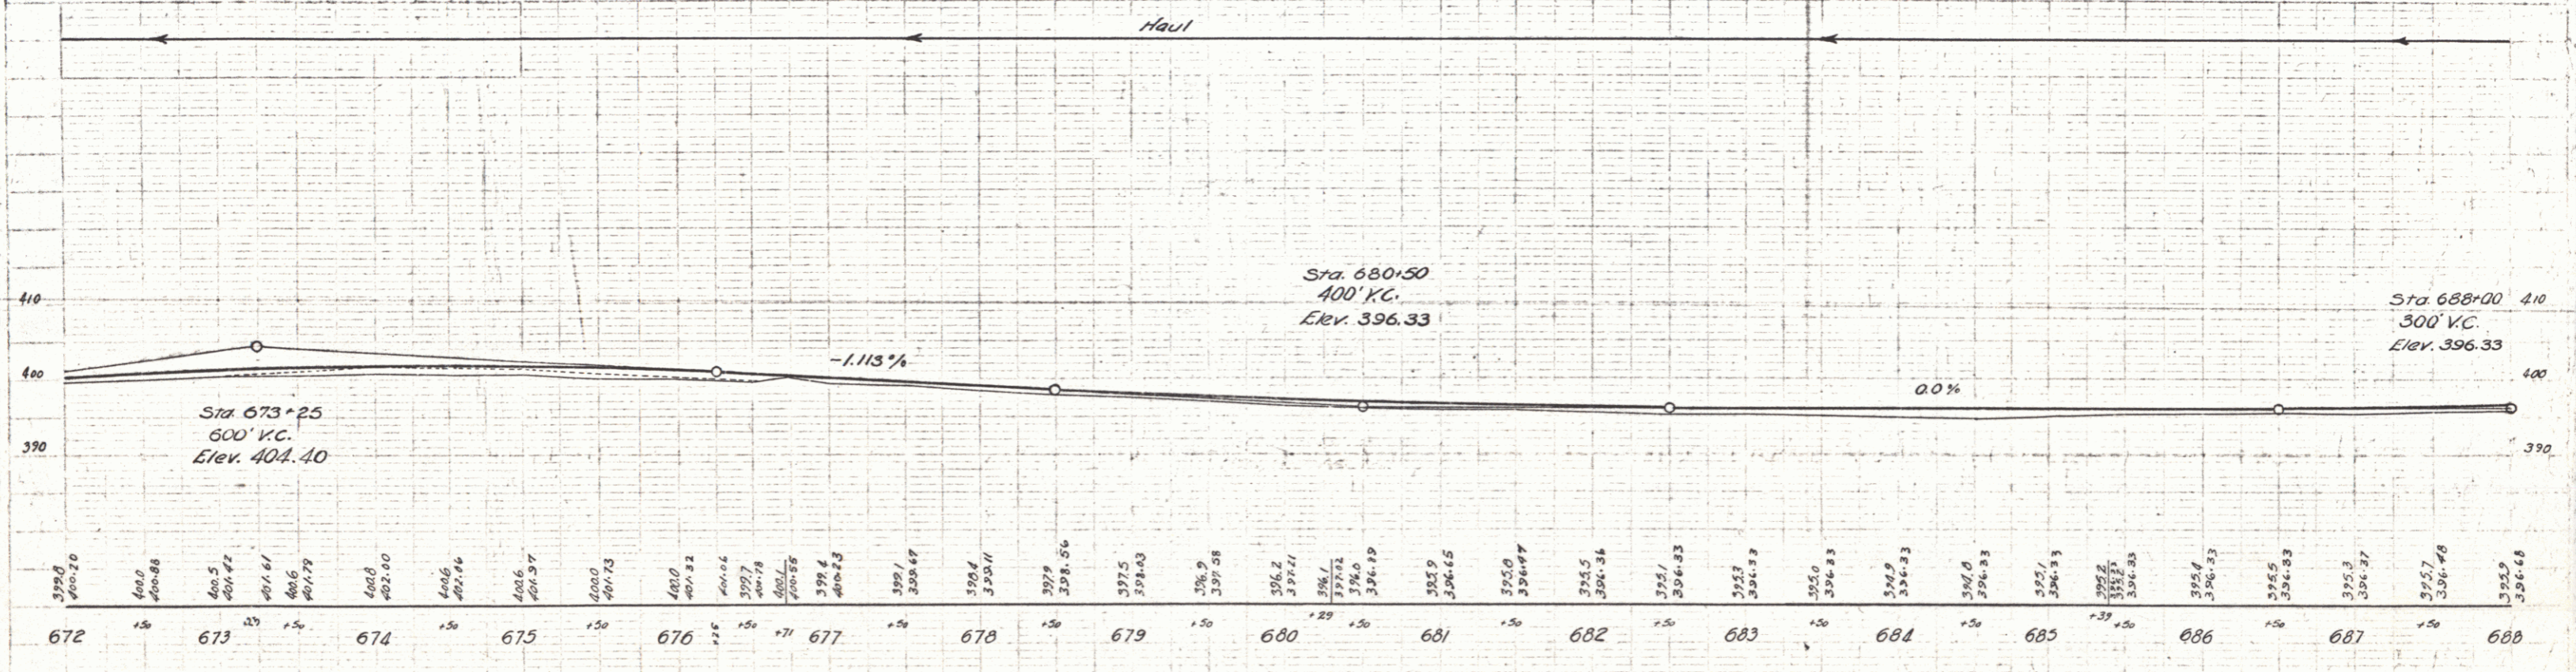

WOOD GUIDE POSTS REQUIRED

Curve Sta	Left	Right
674+71		1
680+29		1
685+39		1

NEW PIPE CONC. PIPE CULVERTS REQUIRED

Sta	Diam	Len	Conc.	C.R.M.	Steel
676+71	15"	4'			1.2'

CURVED GALV. METAL PIPES RETAINED

Sta	Diam	Con. Rub. Hdz.
683+29	16"	1.5'

STATE OF MASSACHUSETTS
06C 1931 20 110