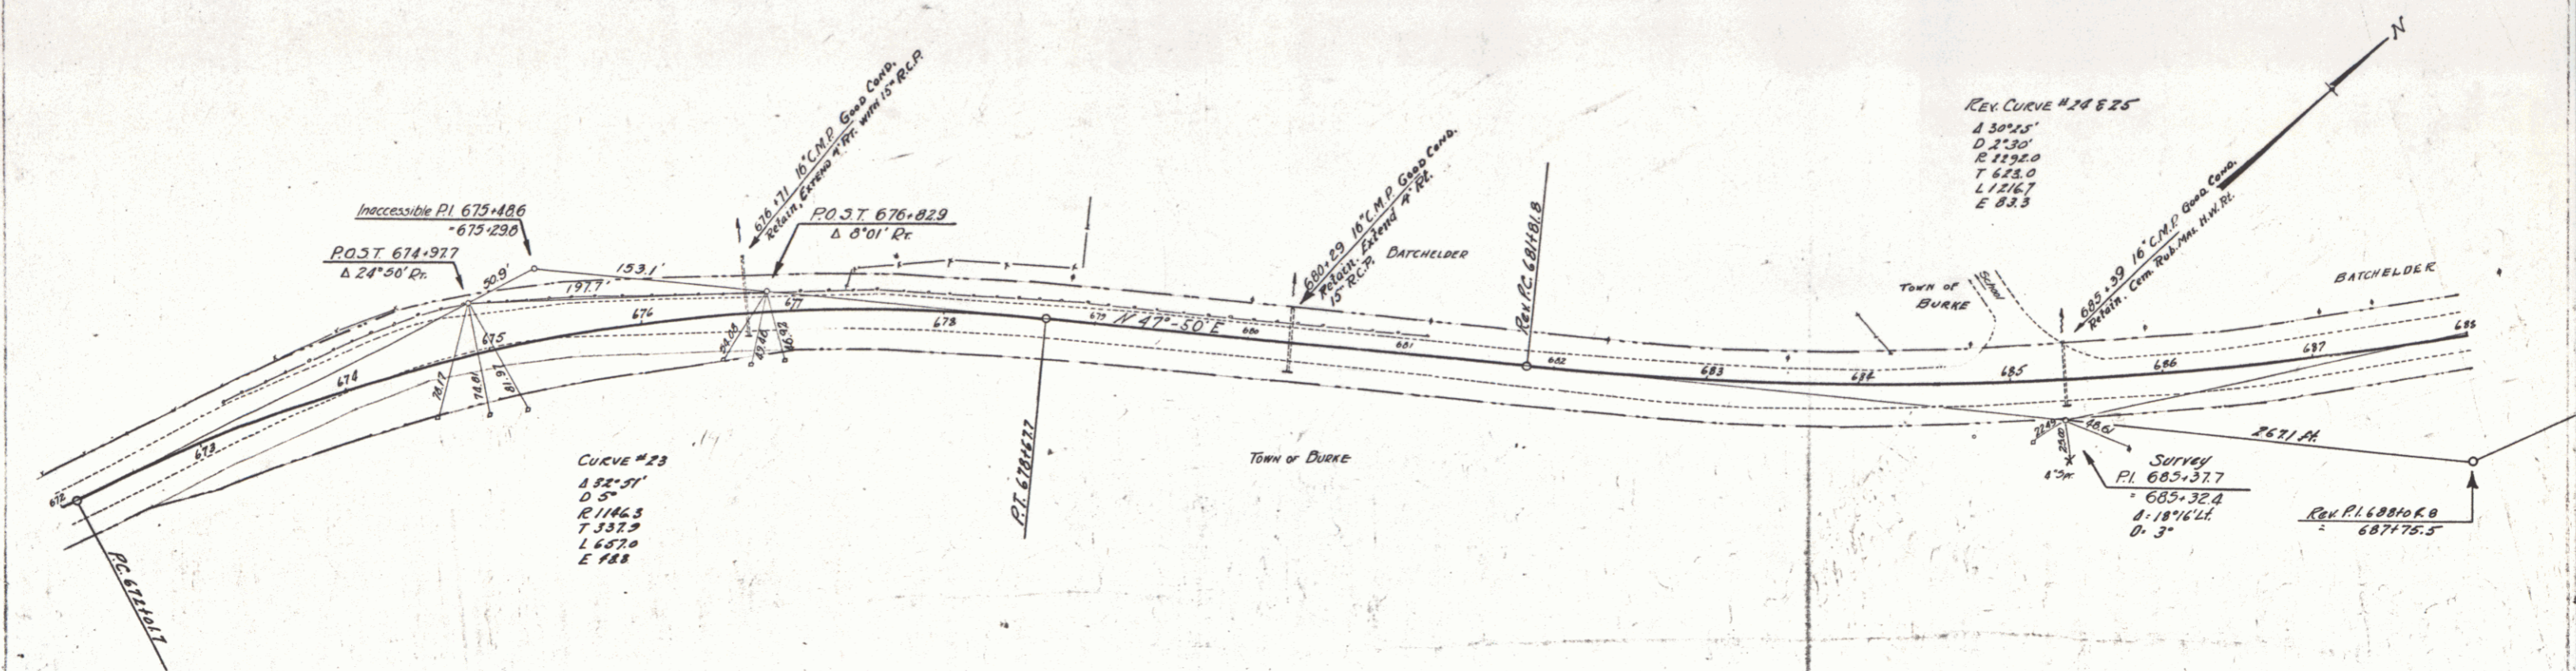

WOOD GUIDE POSTS REQUIRED

Curve Sta	Left	Right
674+71		1
680+29		1
685+39		1

NEW PIPE CONC. PIPE CULVERTS REQUIRED

Sta	Diam	Len	Conc.	C.R.M.	Steel
676+71	15"	4'			1.2'

CURVED GALV. METAL PIPES RETAINED

Sta	Diam	Con. Rub. Hdz.
683+29	16"	1.5'

STATE OF MASSACHUSETTS
06C 1931 20 110