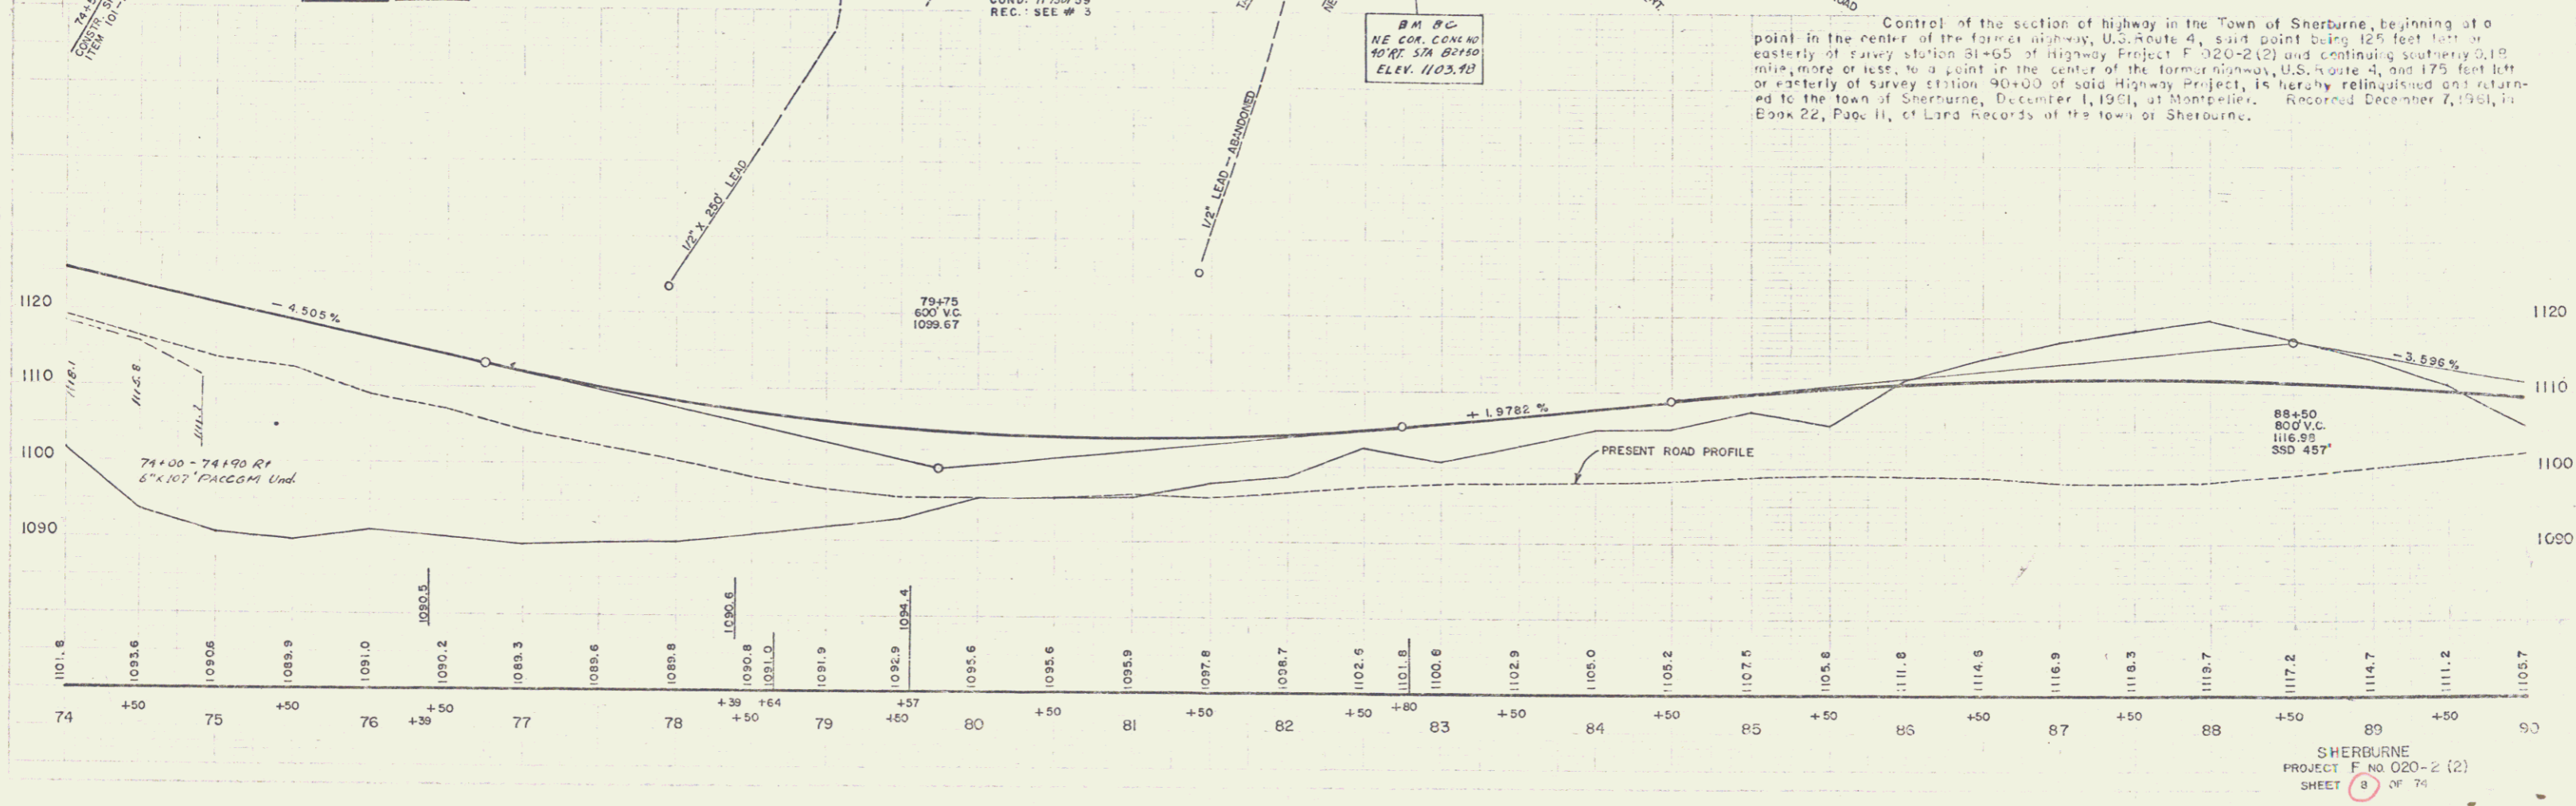

9/57
12/57
KALLIO
IRONS
TRACED

11/57
12/57
DRURY
BITTNER

SHERBURNE
PROJECT F NO 020-2 (2)
SHEET 8 OF 76

3