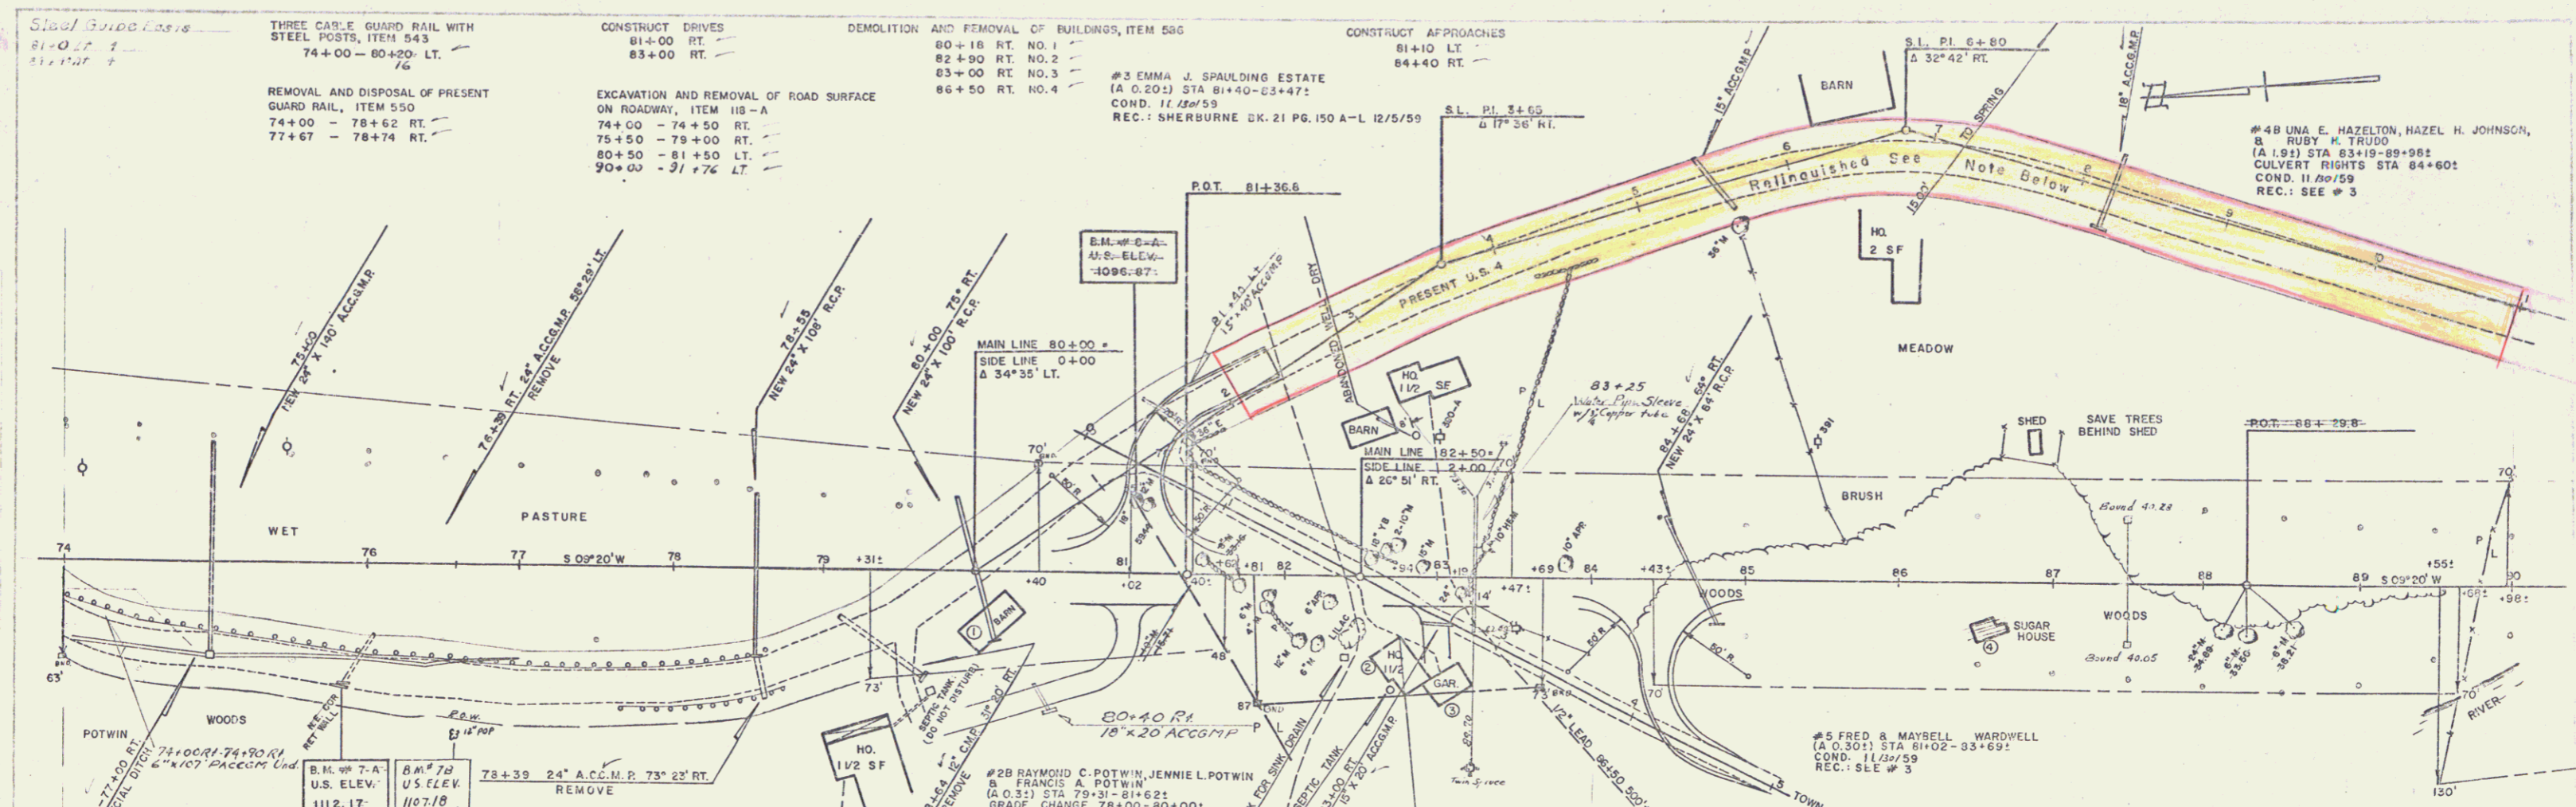

9/57
12/57
KALLIO
IRONS
TRACED

11/57
12/57
DRURY
BITTNER

SHERBURNE
PROJECT F NO 020-2 (2)
SHEET 8 OF 76

3