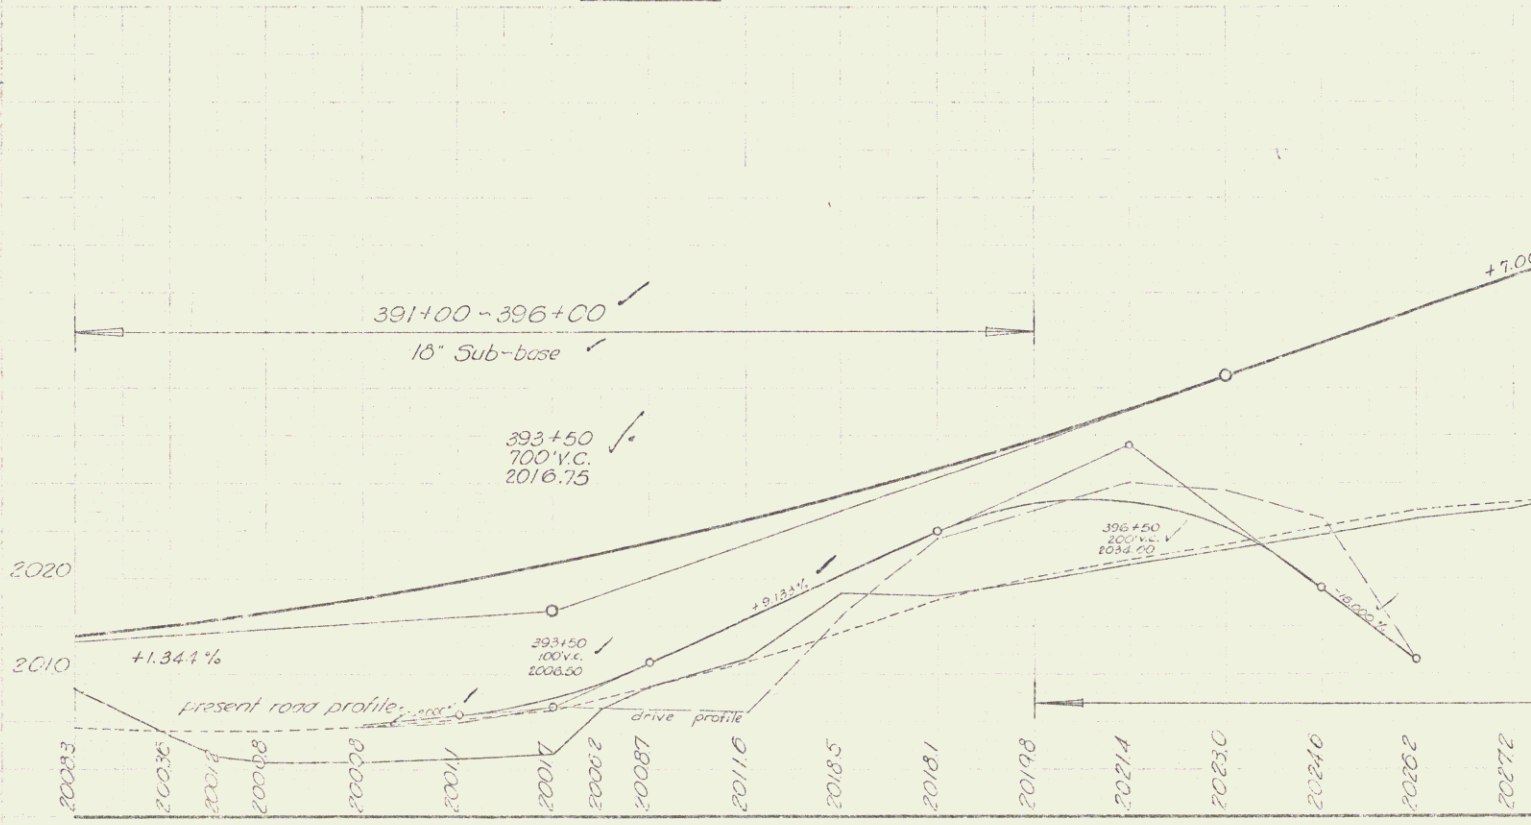

~~10' Maple~~
~~2007-92~~

~~10' Maple~~
~~2025-49~~

391 392 393 394 395 396 397 398

~~BT 69 STR 10 maple 75' 11" 510 394+35 elev 2007-92~~ ~~BT 77 STR 12 75 43 21' 510 401+22 elev 2010-08~~

~~BT 70 STR 10 maple 72' 11" 510 398+11 elev 2025-49~~ ~~BT 72 STR 33 80 oak 72' 21" 510 412+75 elev 2009-08~~