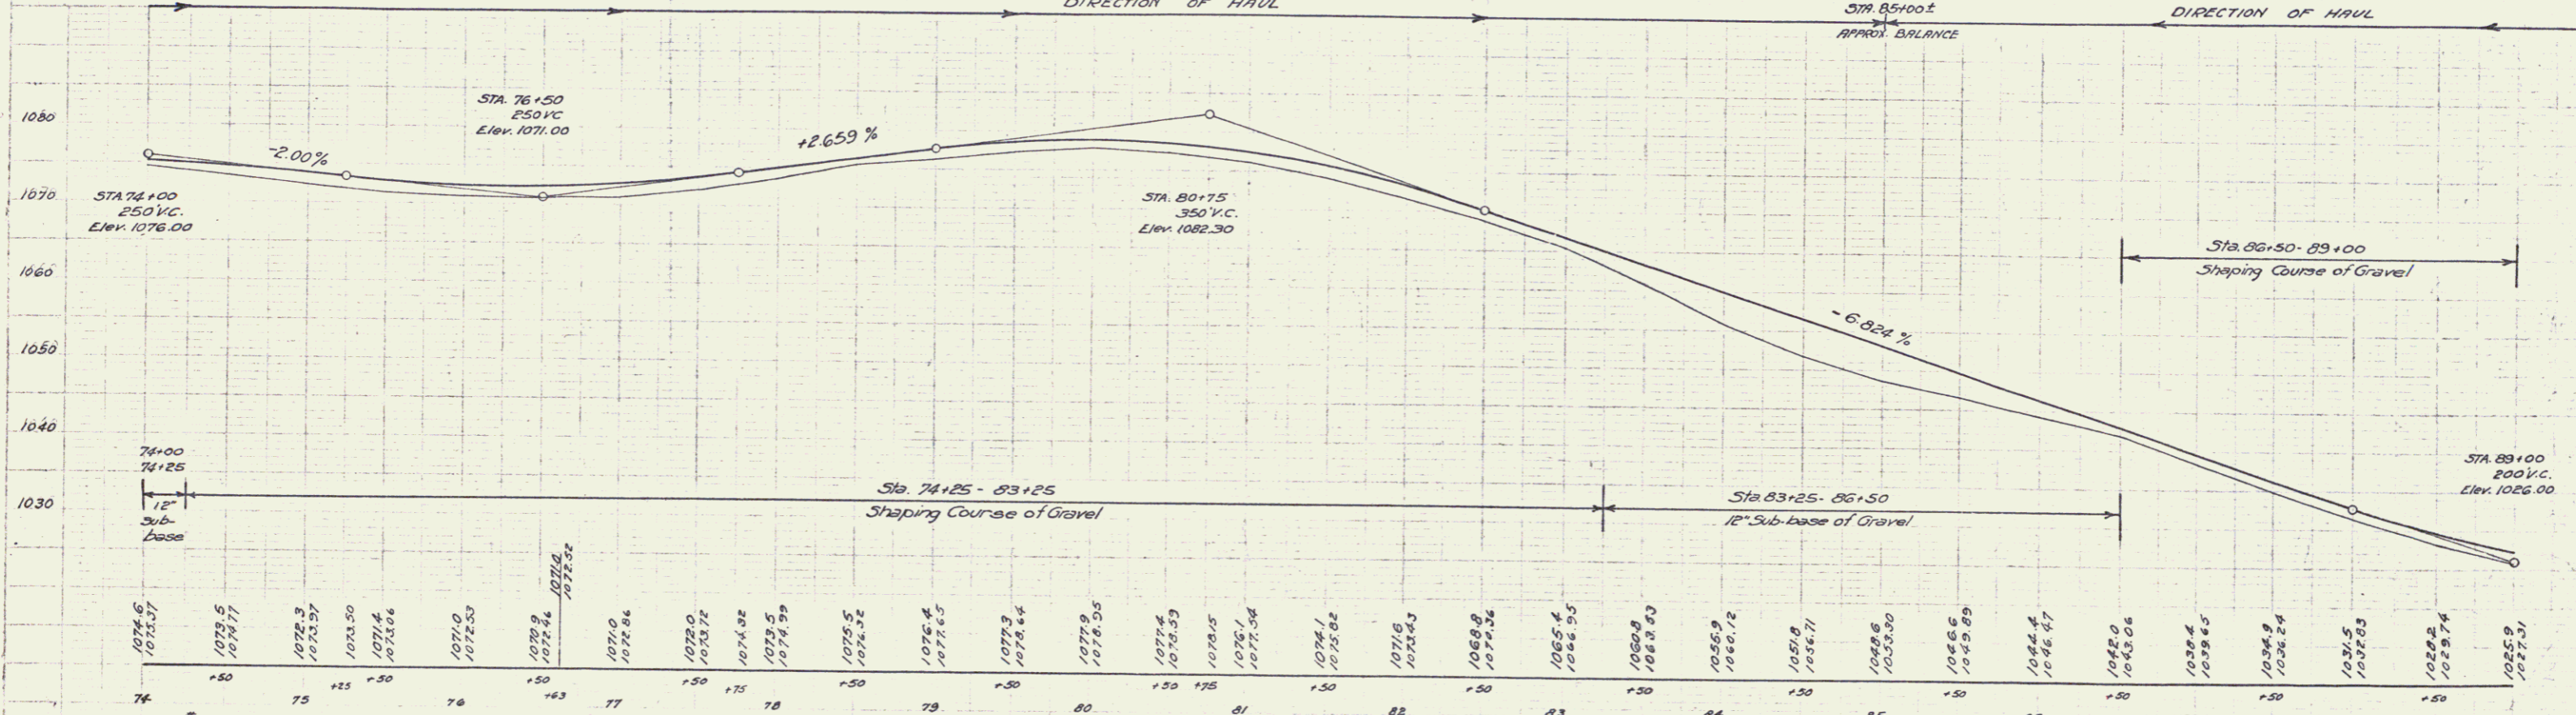

Parcel	Kind of Instrument	Date of Grant	Grantor	Grantee	Recorded	Remarks
A	o.c.d.	8-10-32	Edgar S Taylor	St. aff. 1A	171	8-13-32
Cur. #1	"	8-12-32	Henry E Stevens	" 2A	168	8-13-32 Cur. Sta. 84+50

131-C 1932 10 68

SERIES F. NO. 131-C
Sheet 10 of 68