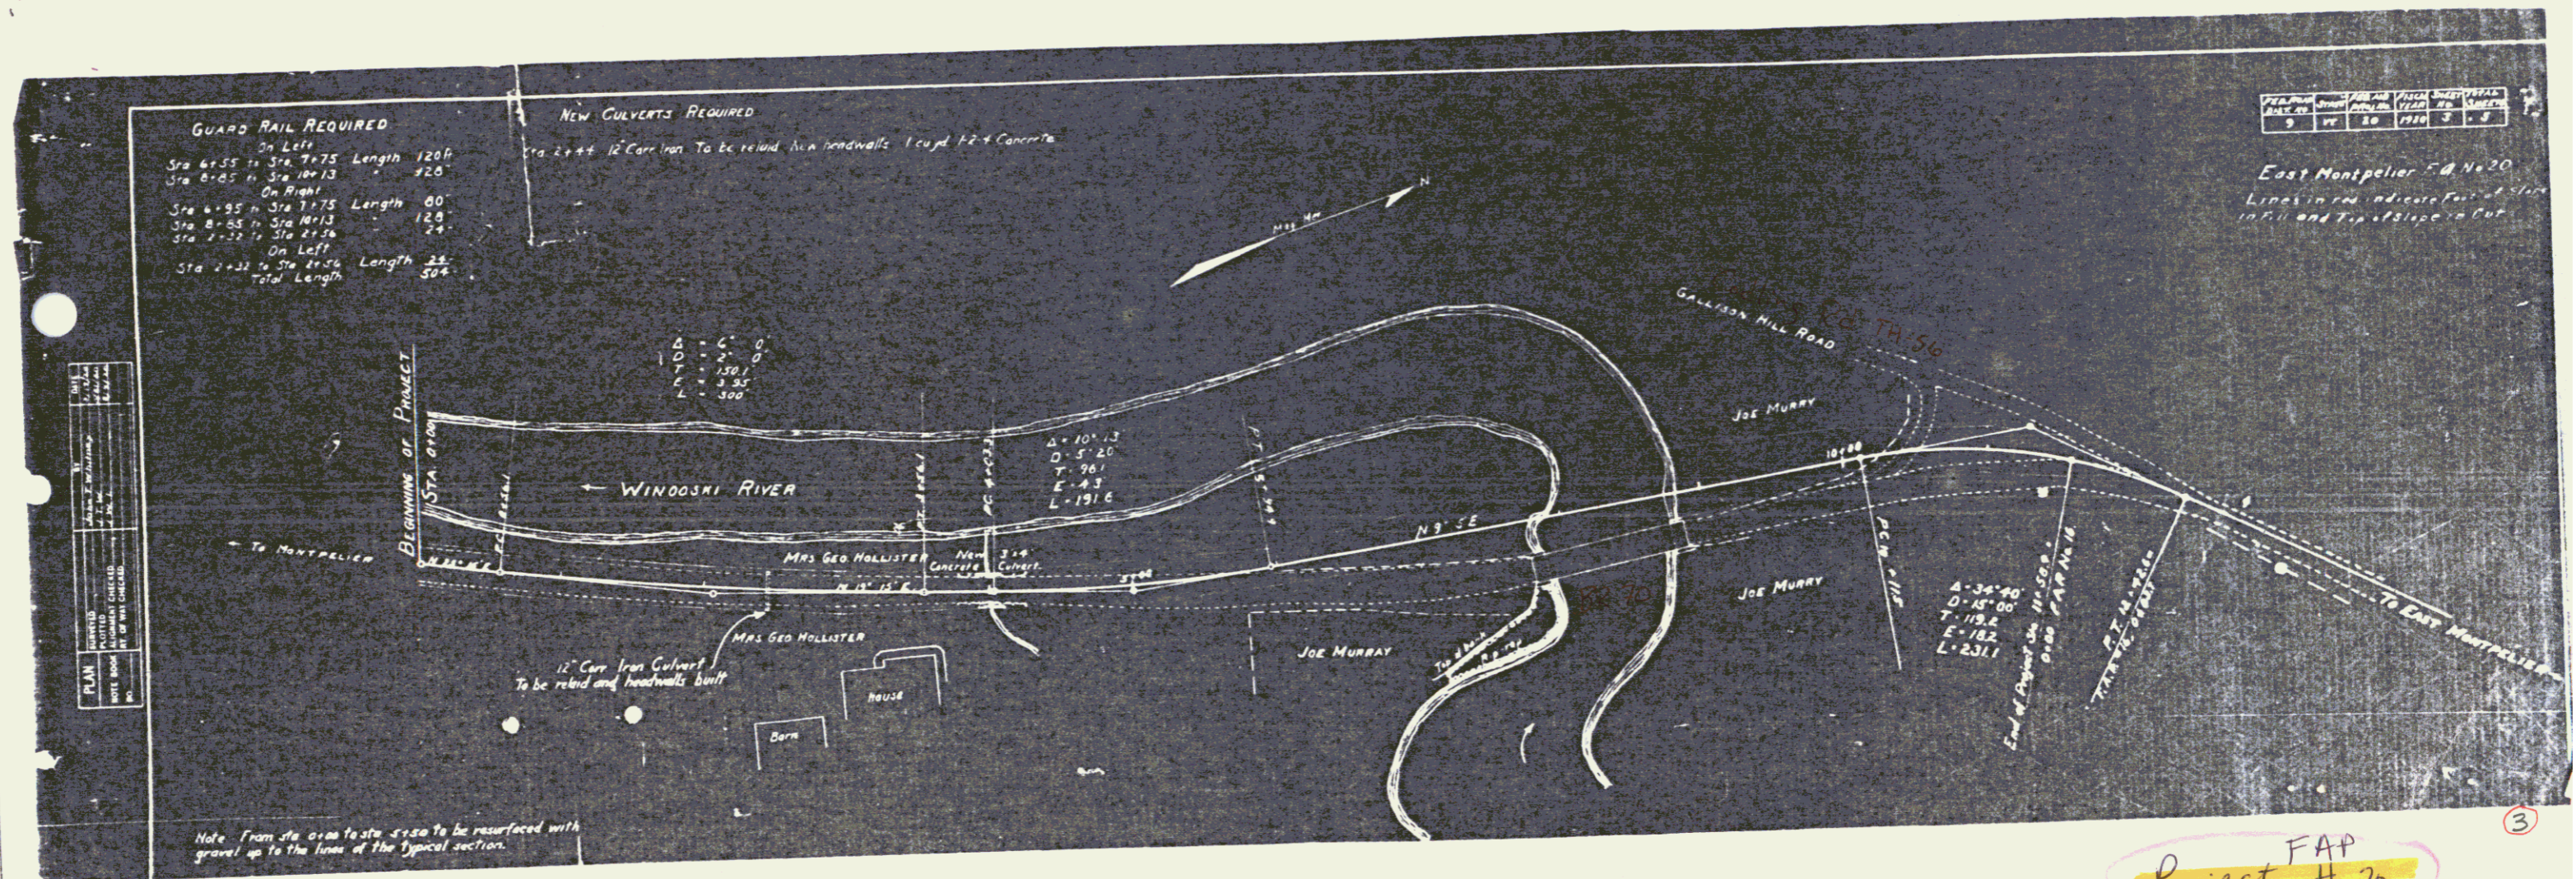

POOR ORIGINAL COPY

Project #20
 Town of East Montpelier
 US Route #2
 Pin # 99E118
 STEARNS R. JENKINS US2
 8/27/22