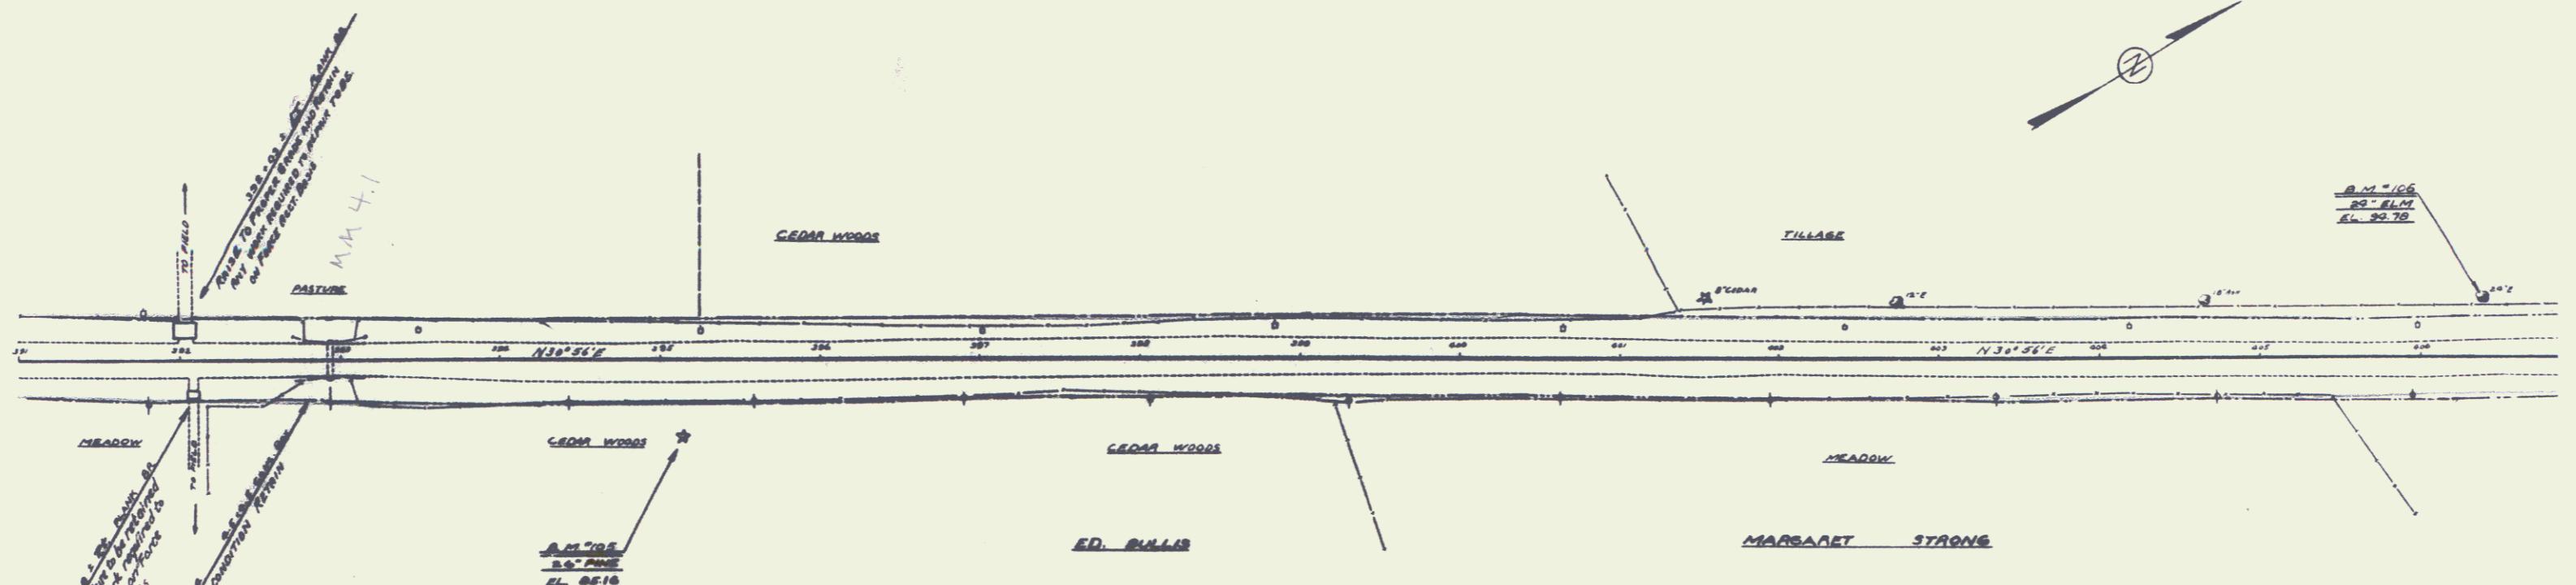

BARRETT KEYHOLE N1/4 NW1

POOR ORIGINAL COPY

BARRETT PINE N1/4 NW1

B.M. #105 SPIKE IN ROOT 24" PINE 40 FT. RT. STA. 395+14 ELEV. 85.16
 B.M. #106 SPIKE IN ROOT 24" ELM 38 FT. LT. STA. 406+38 ELEV. 94.70