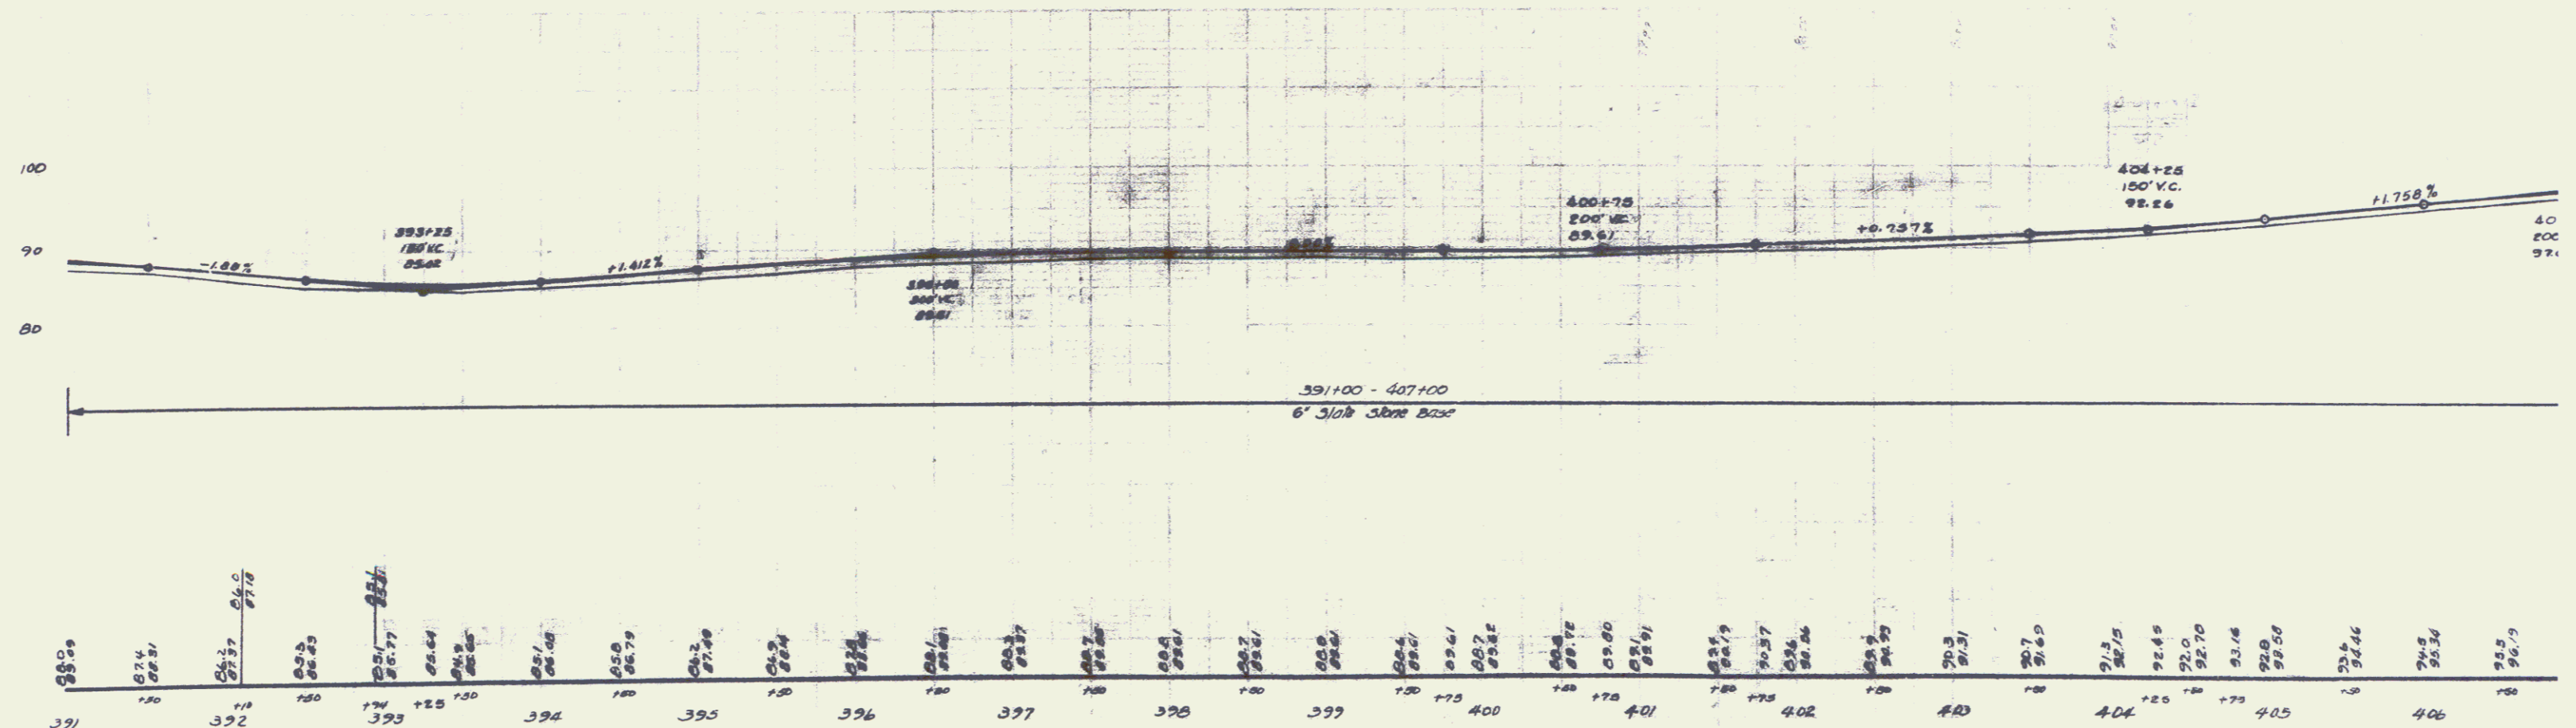

BARRETT KEYHOLE N1/4 NW1

POOR ORIGINAL COPY

BARRETT PINE N1/4 NW1

B.M. #105 SPIKE IN ROOT 24" PINE 40 FT. RT. STA. 395+14 ELEV. 85.16
 B.M. #106 SPIKE IN ROOT 24" ELM 38 FT. LT. STA. 406+38 ELEV. 94.70