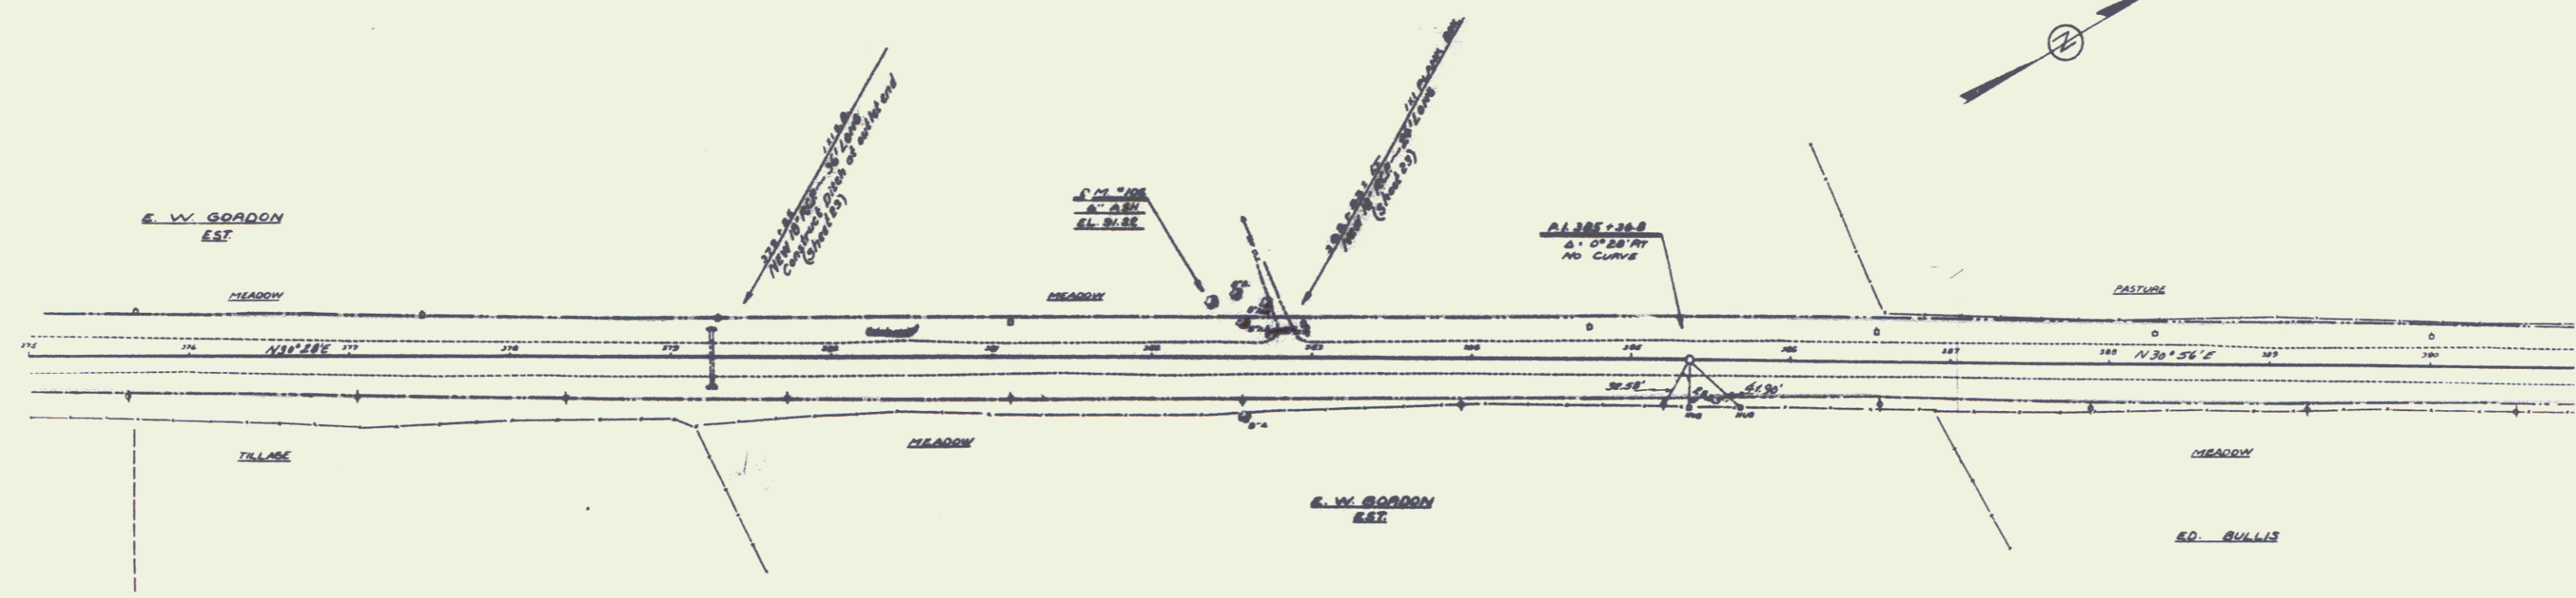

BARRETT REYNOLDS 1931

BARRETT PINE 1931

B.M. # 104 SPIKE IN ROOT 6" ASH 30.5 FT. LT. STA 382+37 ELEV 91.22