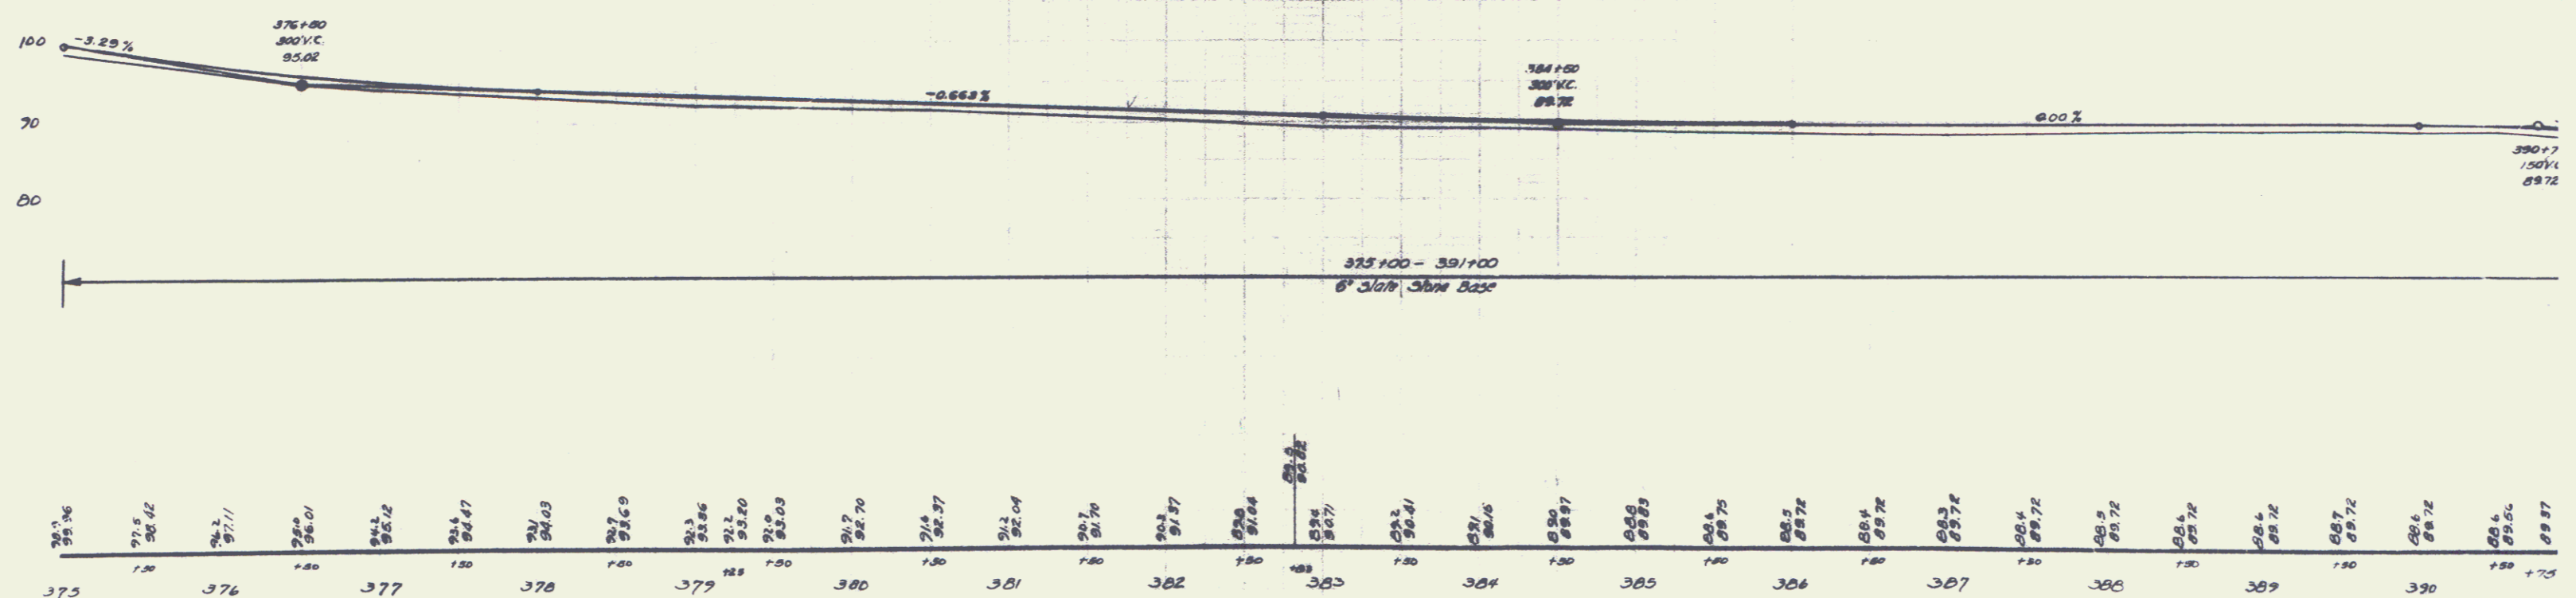

BARRETT REYNOLDS 1931

BARRETT PINE 1931

B.M. # 104 SPIKE IN ROOT 6" ASH 30.5 FT. LT. STA 382+37 ELEV 91.22