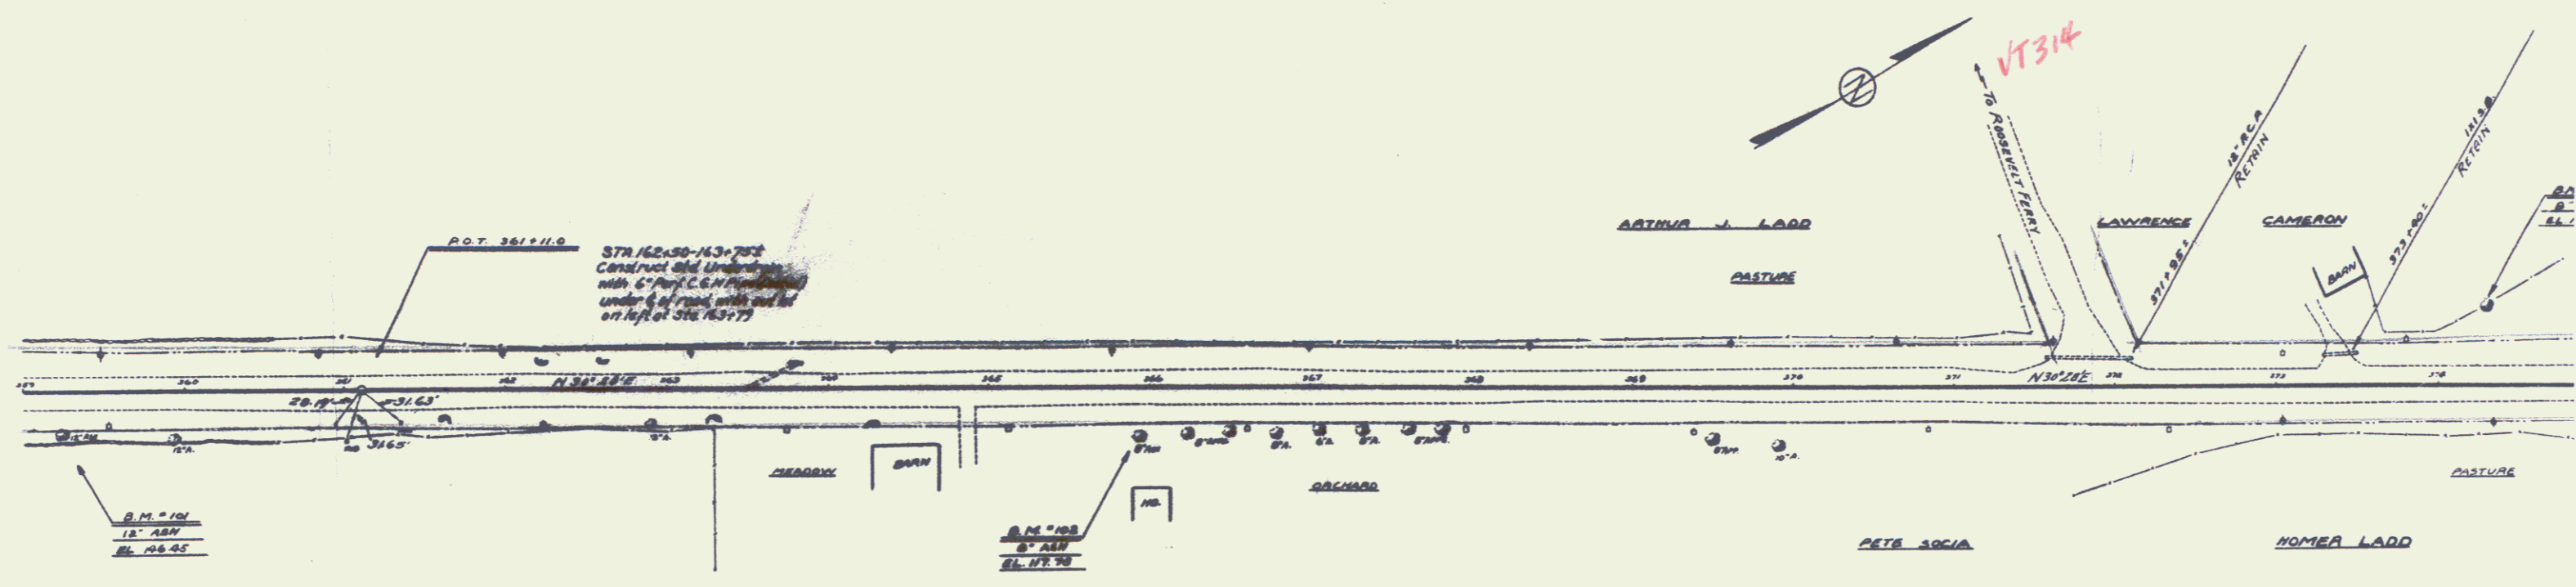

BARKETT
REYNOLDS

POOR ORIGINAL COPY

BARKETT
PRICE

0 M # 101 SPIKE IN ROOT 12" ASH 24 FT. RT. STA. 359+24 ELEV. 144.45
 0 M # 102 SPIKE IN ROOT 8" ASH 27 FT. RT. STA. 365+93 ELEV. 117.78
 0 M # 103 SPIKE IN ROOT 8" ASH 45 FT. LT. STA. 374+30 ELEV. 103.15