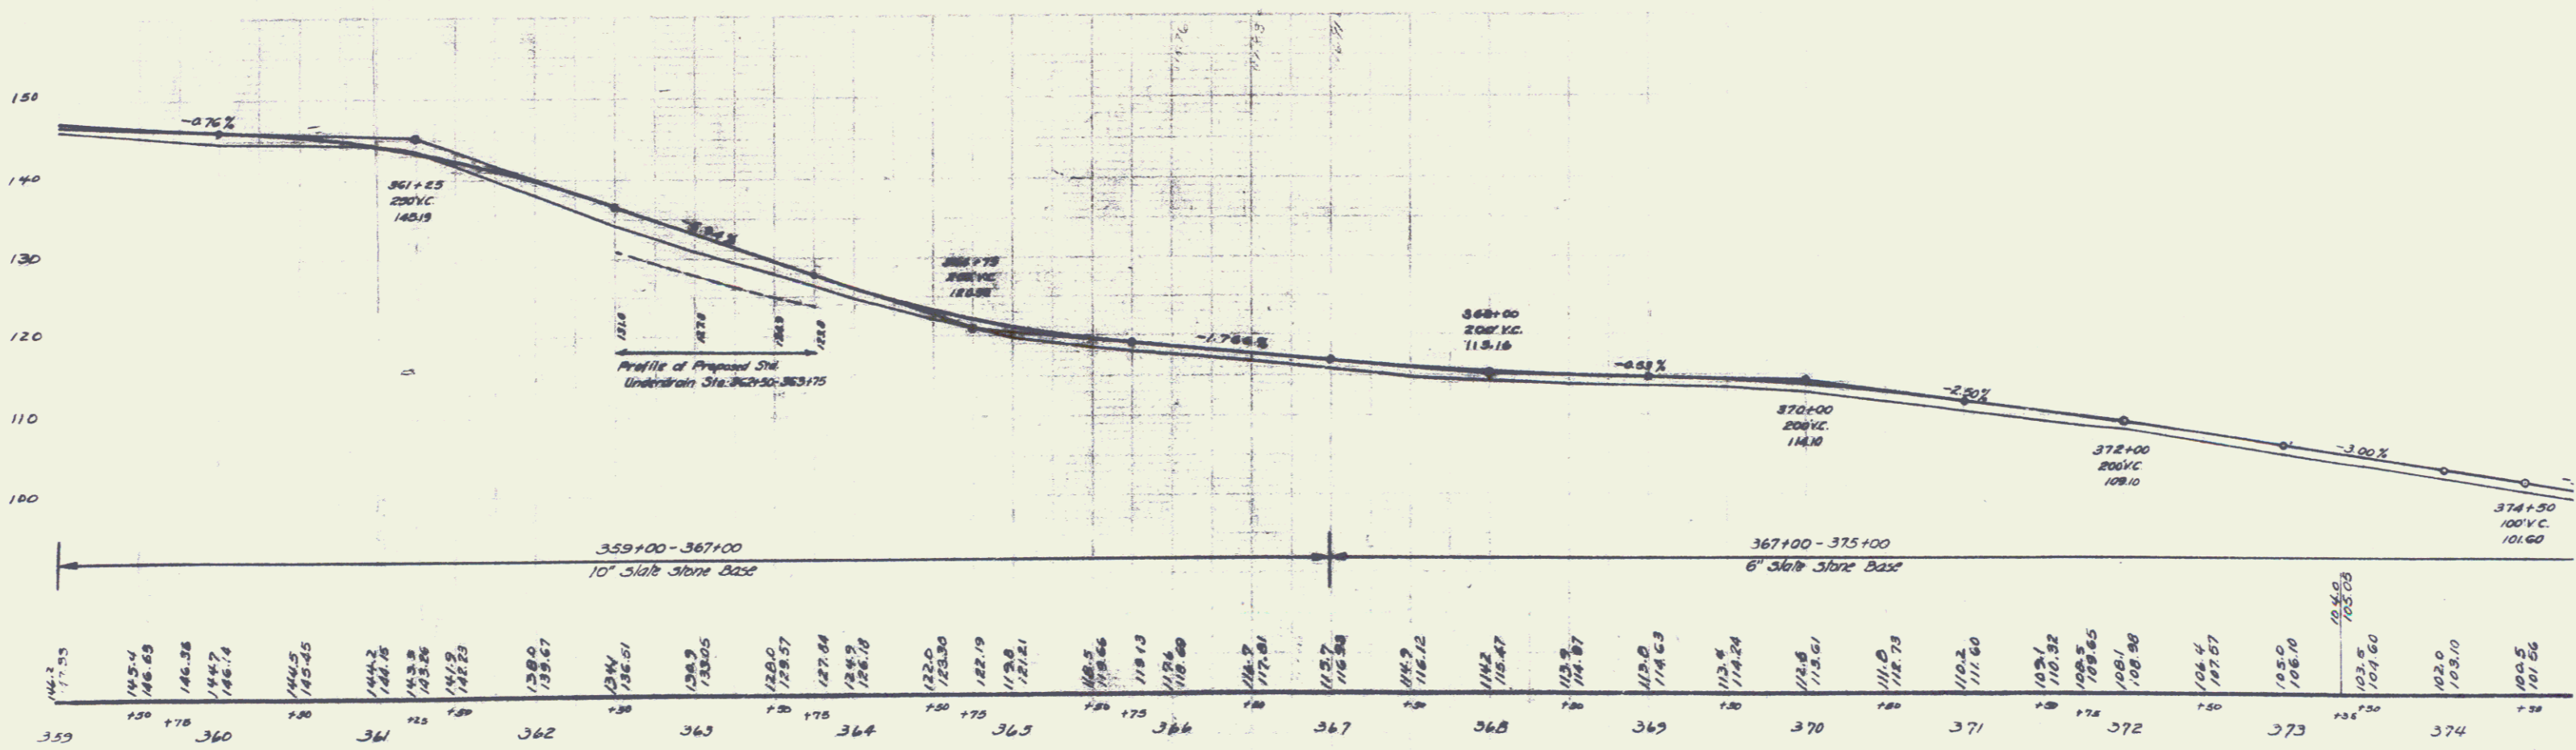

BARKETT
REYNOLDS

POOR ORIGINAL COPY

BARKETT
PRICE

0 M # 101 SPIKE IN ROOT 12" ASH 24 FT. RT. STA. 359+24 ELEV. 144.45
 0 M # 102 SPIKE IN ROOT 8" ASH 27 FT. RT. STA. 365+93 ELEV. 117.78
 0 M # 103 SPIKE IN ROOT 8" ASH 45 FT. LT. STA. 374+30 ELEV. 103.15