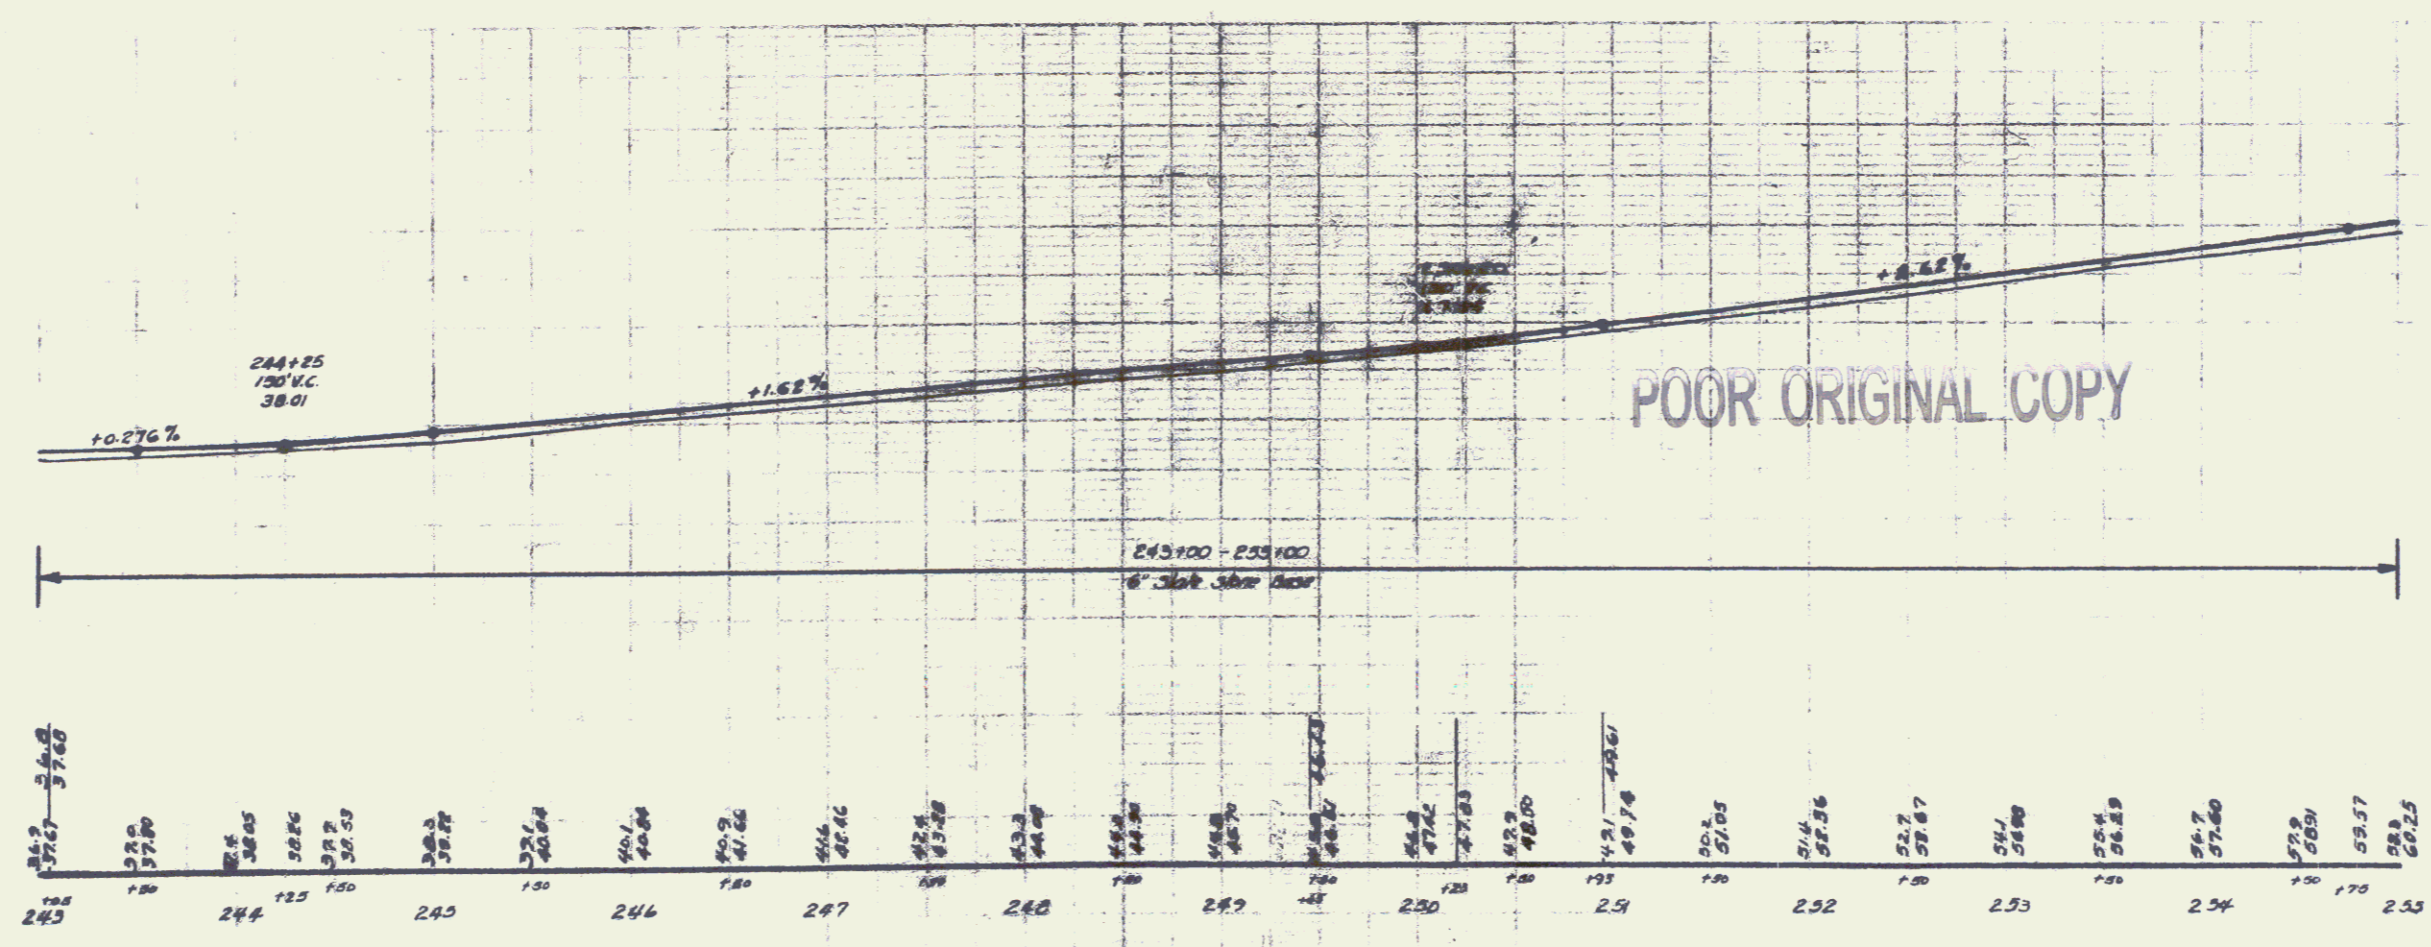

BARRETT
RETIRELOS
NOV 24 1932

BARRETT
PINE
NOV 24 1932

D.M. # 88 SPIKE IN ROOT 16" MAPLE 36 FT. BY STA. 251+70 ELEV. 51.73