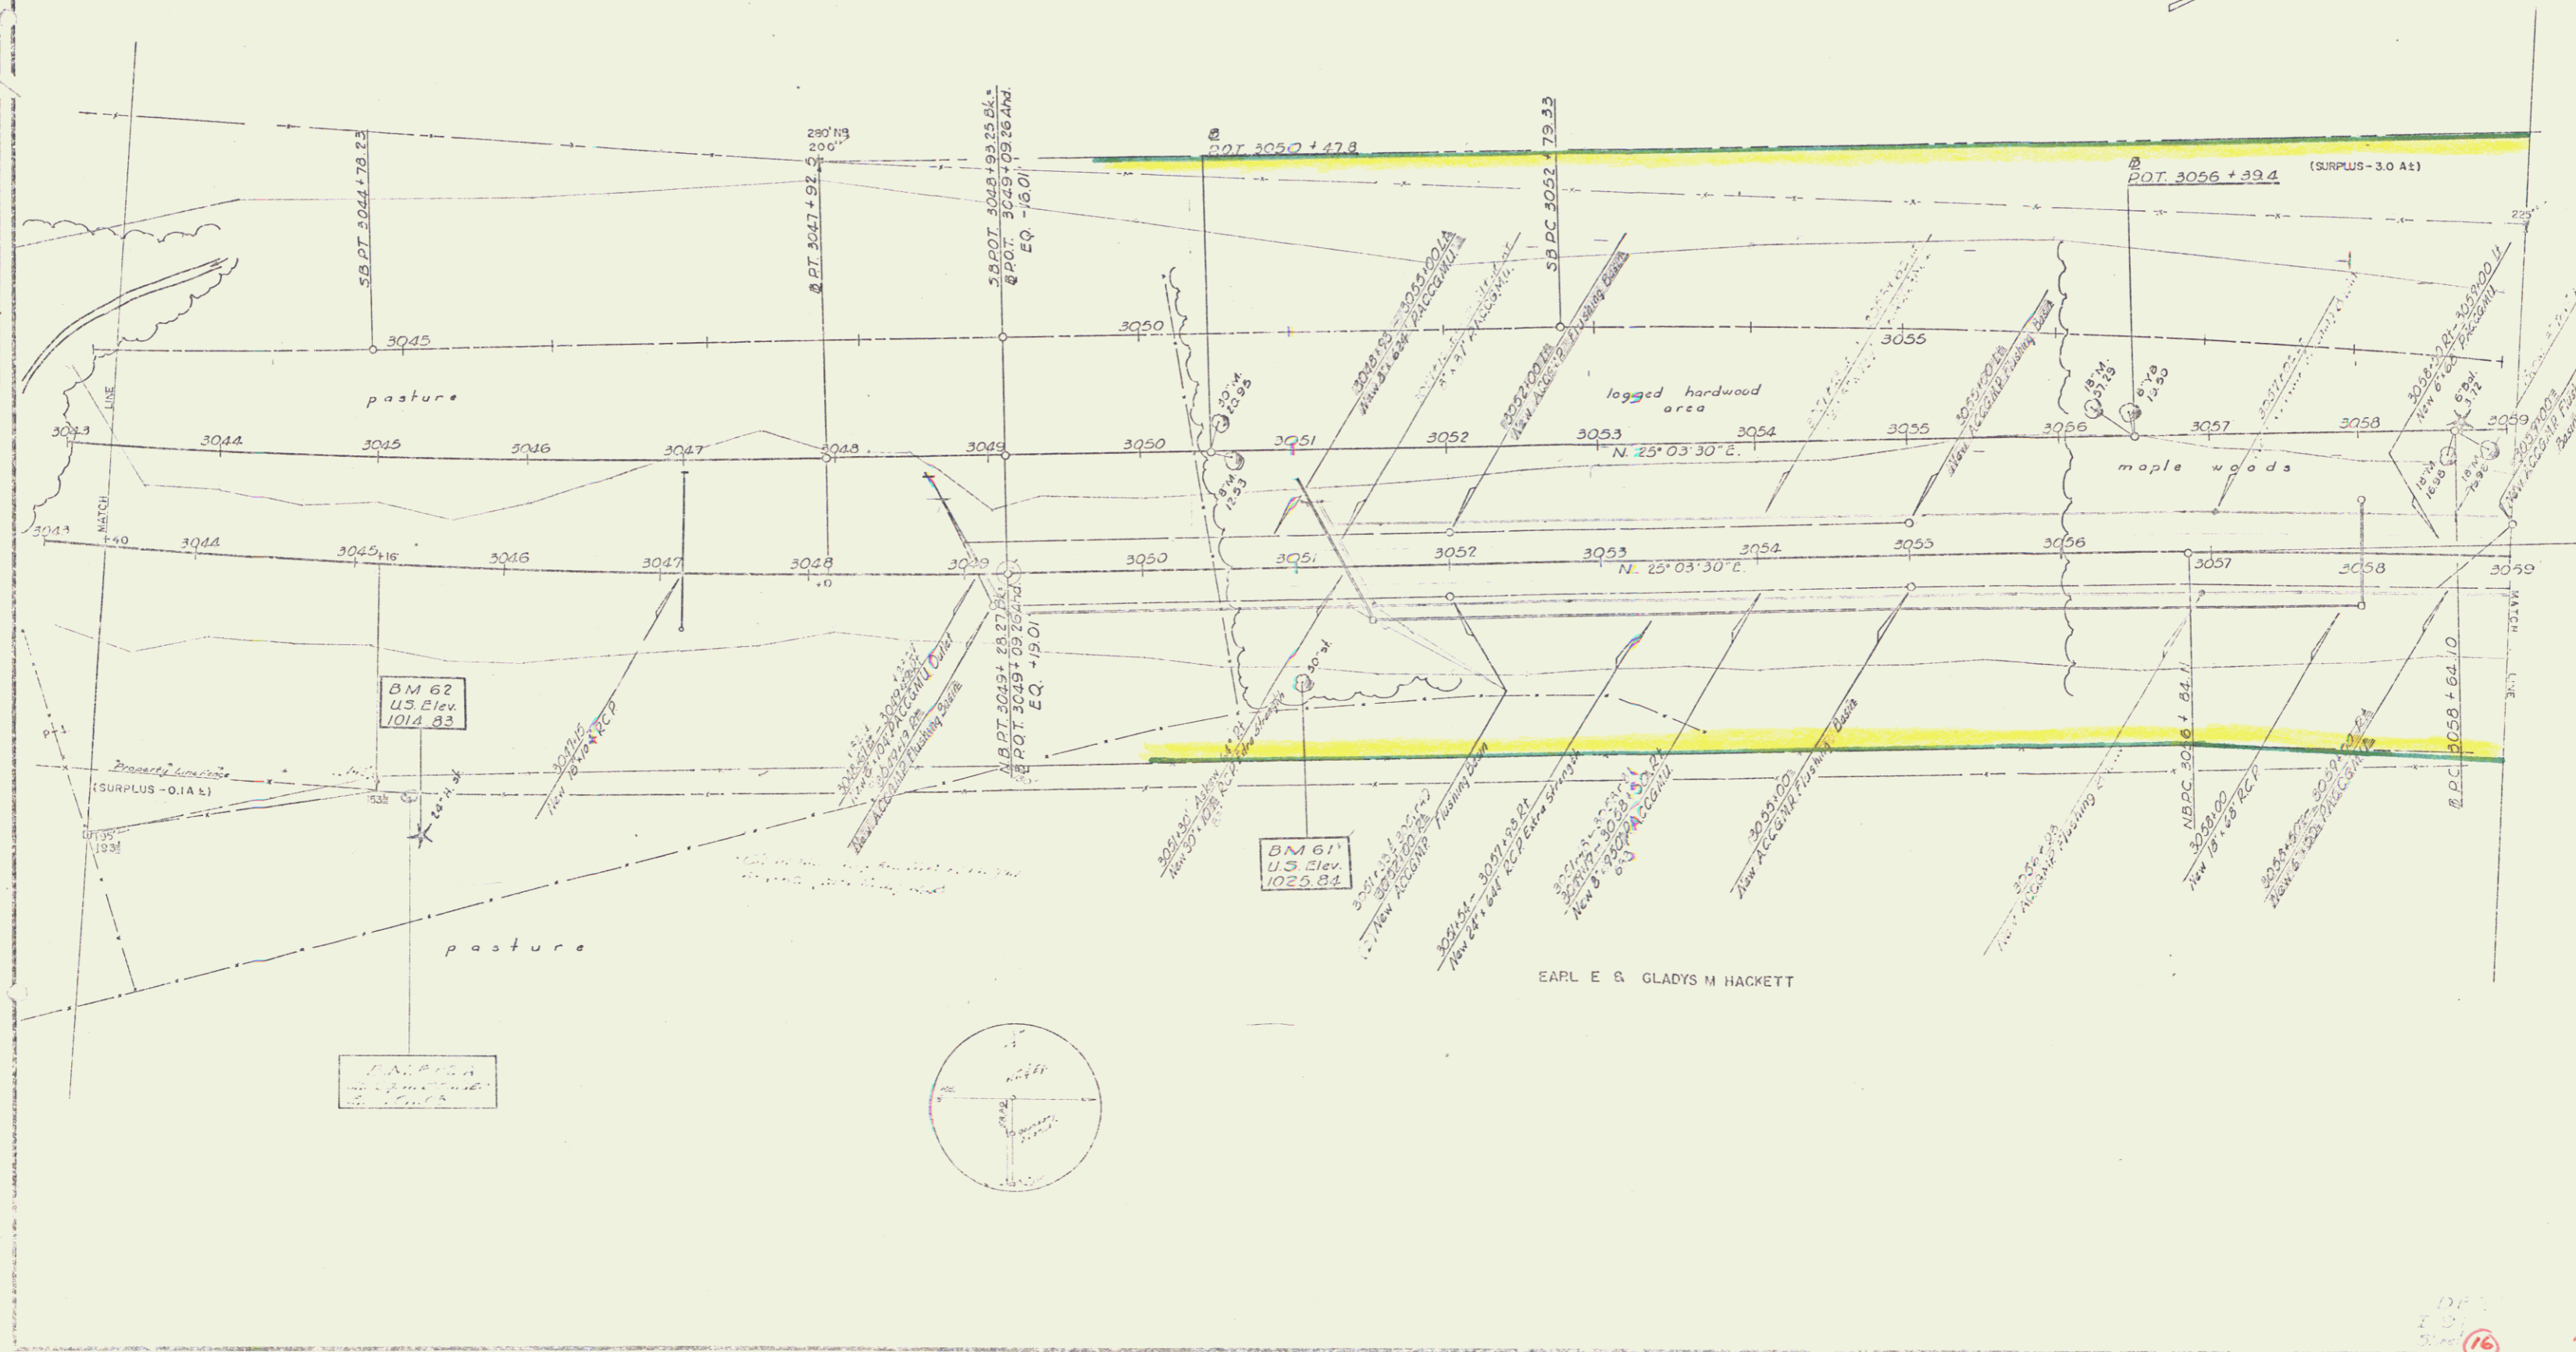

Seeding, Fertilizer, Mulk
3043+00 - 3059+00 11/4 RT

THREE CABLE GUARD RAIL
with STEEL POSTS
3043+00 - 3046+22.11 3046+11.11 L
3043+00 - 3043+16 RT
F35

PROPERTY LINE FENCE w/ STEEL POSTS Mod
3043+00 - 3055+00 IA 3043+00 L
3043+00 - 3056+00 RA 3043+00 R

EARL E & GLADYS M HACKETT

BM 62
US Elev.
1014.83

BM 61
US Elev.
1029.84

EARL E & GLADYS M HACKETT

16
JUL 11 1974