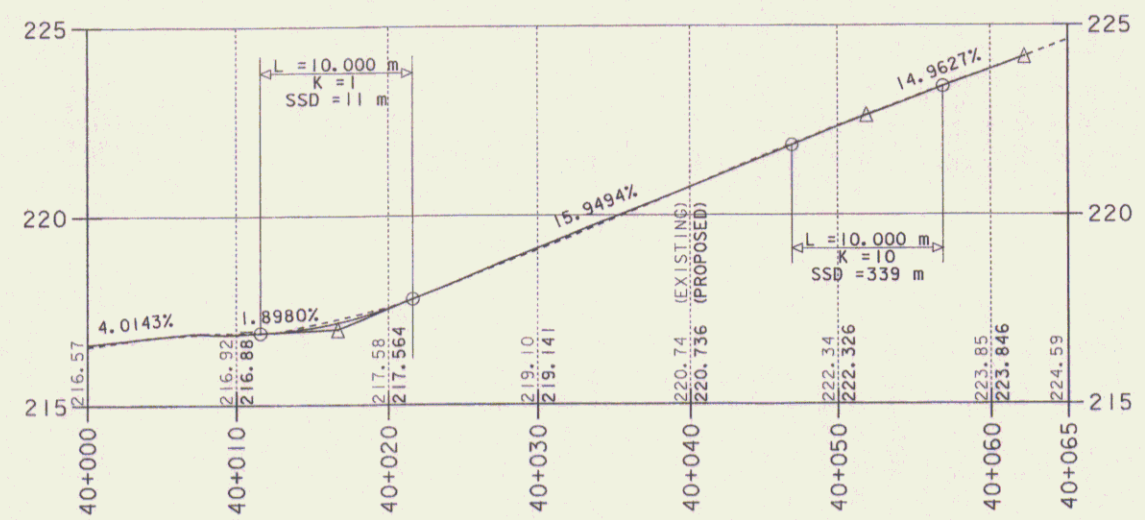

KELTON ROAD

QUAKER ROAD

PARKING

**QUAKER
KELTON
PARKING
PROFILES**

PROJECT NAME:	EAST MONTEPELIER	PLOT DATE:	01-JUL-2008
PROJECT NUMBER:	STPG 028-3(35)S	DRAWN BY:	Jfg
FILE NAME:	/sqda/98b028/db028xst.dgn	CHECKED BY:	
PROJECT LEADER:	J schultz	DESIGNED BY:	
		ROW SHEET	7 OF 37