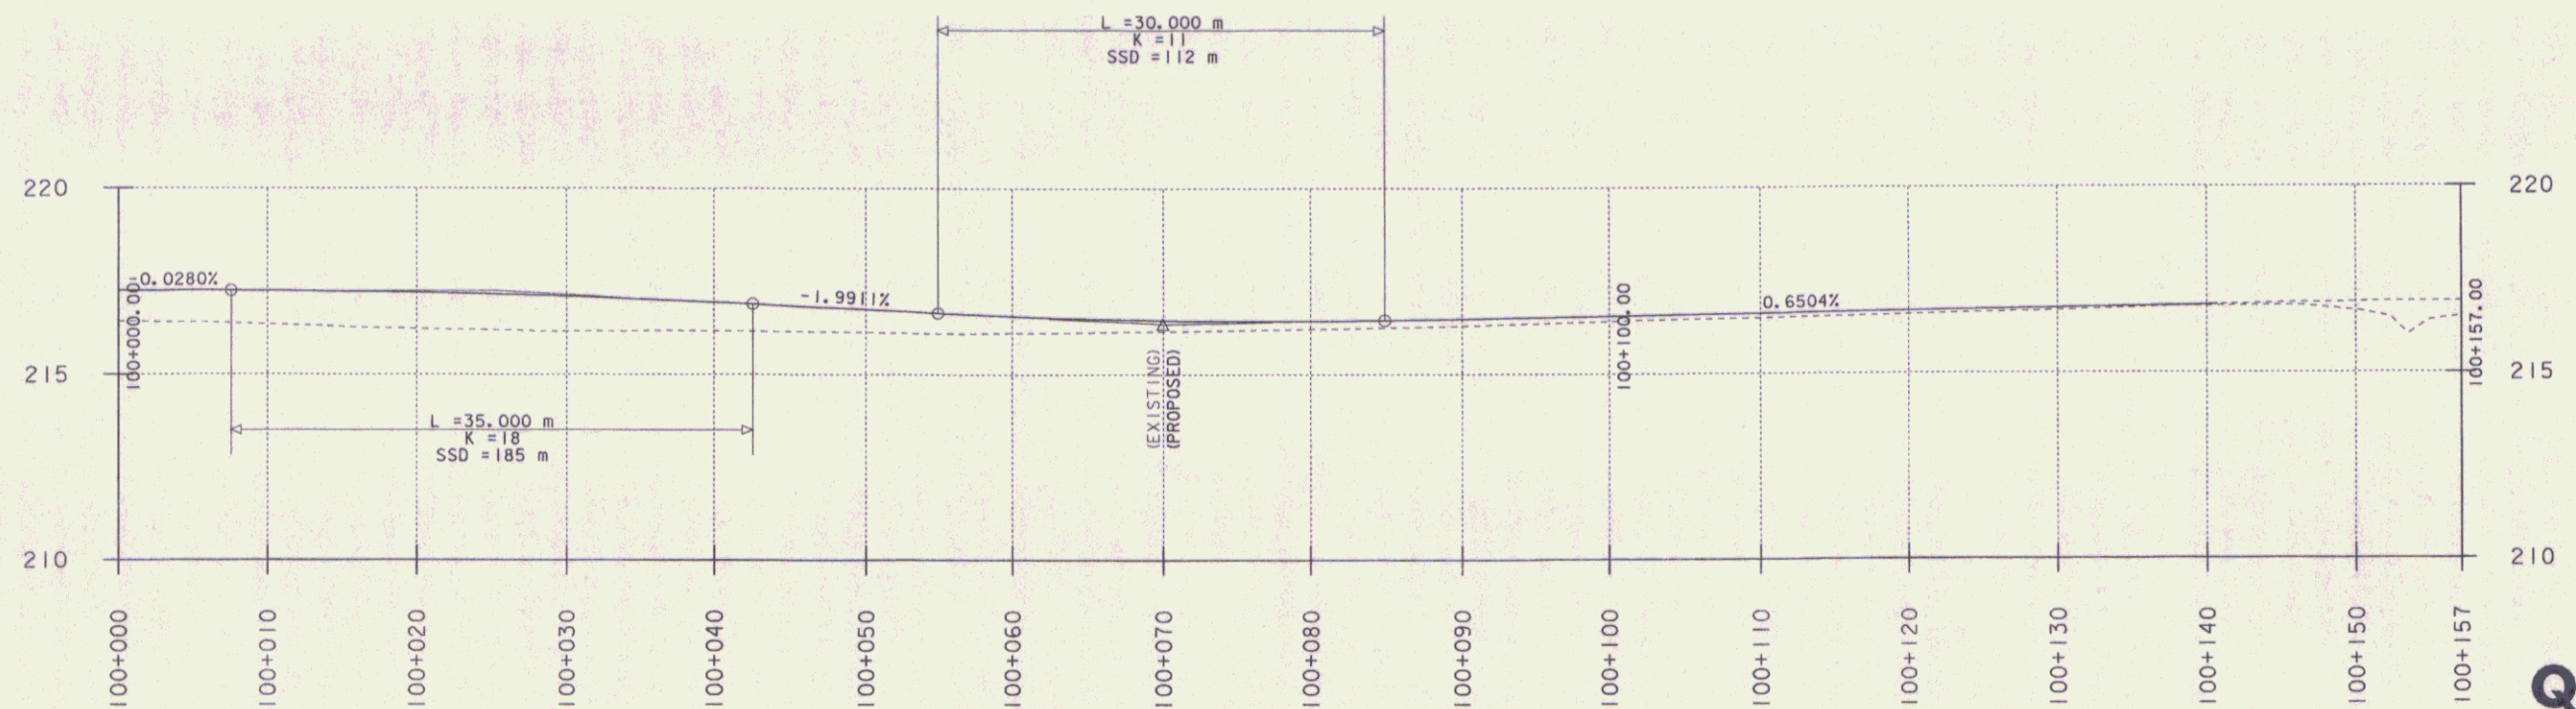

KELTON ROAD

QUAKER ROAD

PARKING

**QUAKER
KELTON
PARKING
PROFILES**

PROJECT NAME:	EAST MONTEPELIER	PLOT DATE:	01-JUL-2008
PROJECT NUMBER:	STPG 028-3(35)S	DRAWN BY:	Jfg
FILE NAME:	/sqda/98b028/db028xst.dgn	CHECKED BY:	
PROJECT LEADER:	J schultz	DESIGNED BY:	
		ROW SHEET	7 OF 37

db028p03