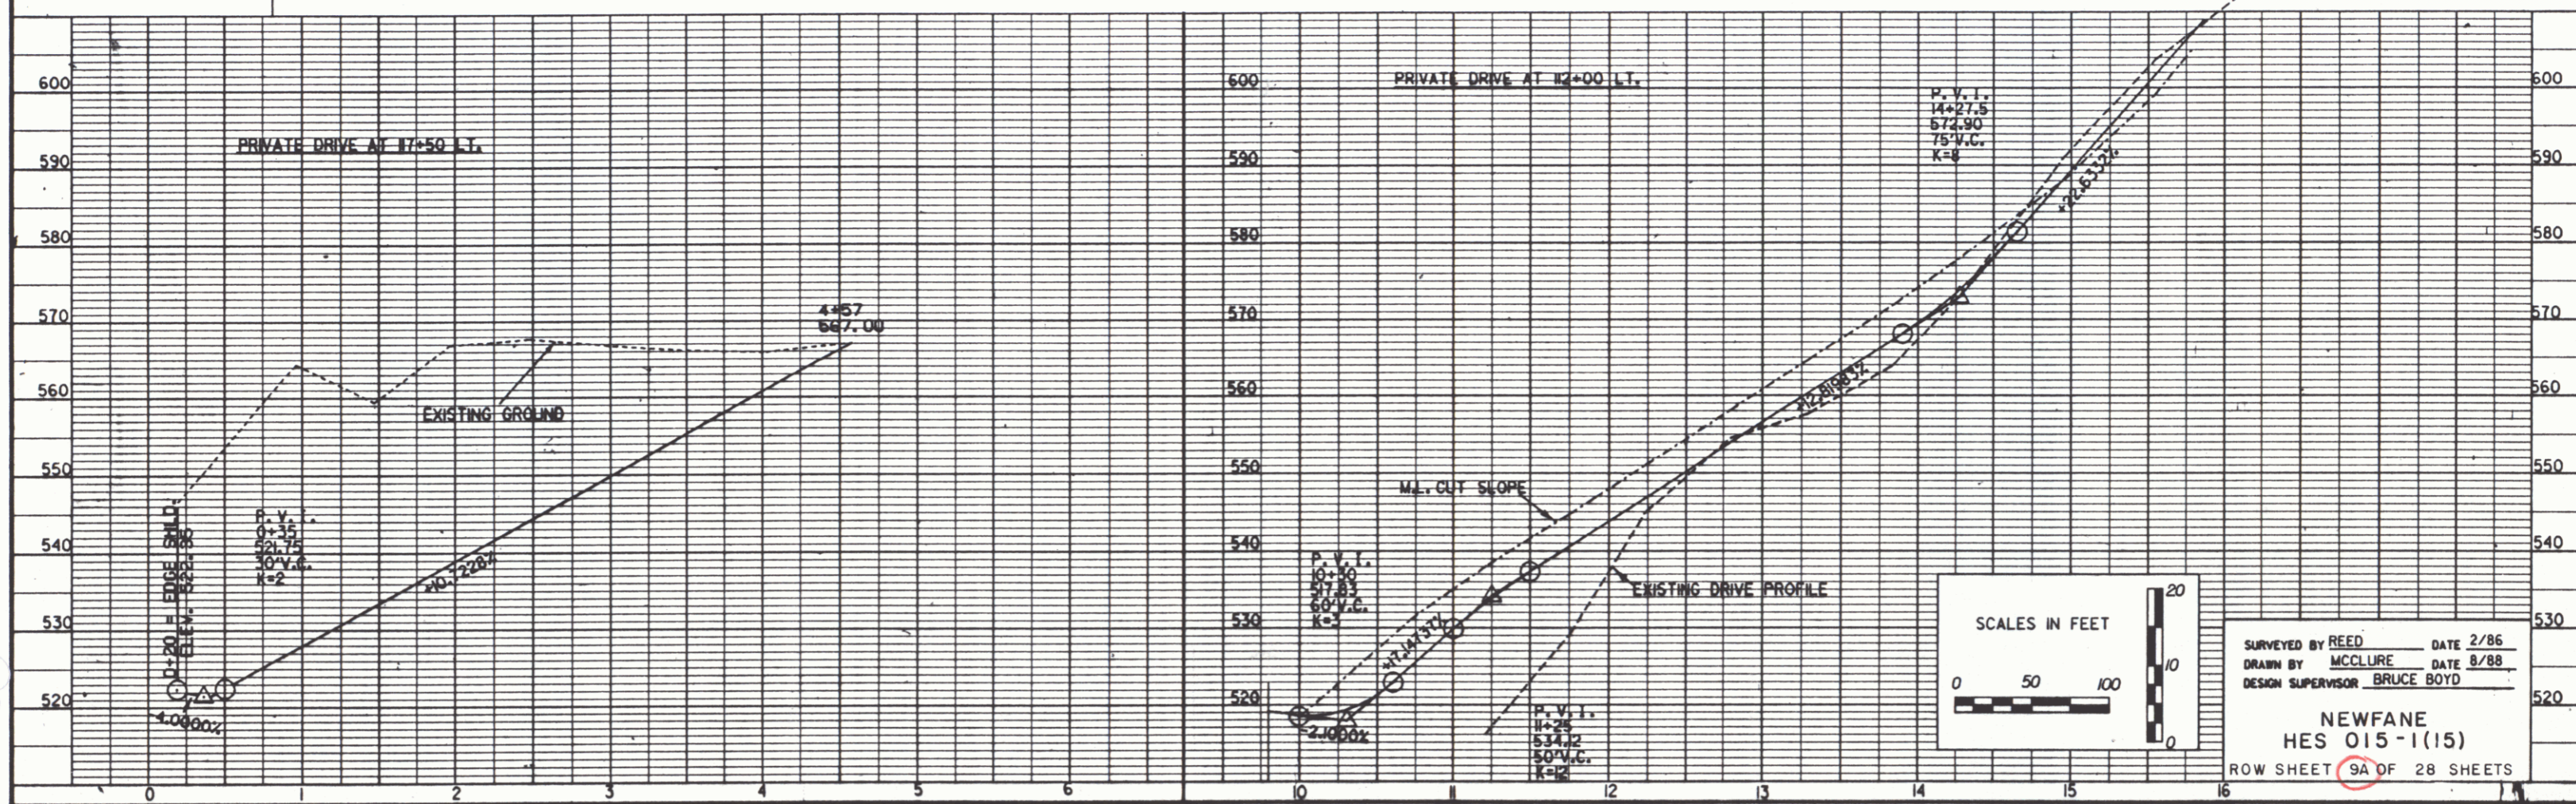

04E0750FP

DATUM
VERTICAL NGVD 1929
HORIZONTAL NAD 1927

SURVEYED BY REED DATE 2/86
DRAWN BY MCCLURE DATE 8/88
DESIGN SUPERVISOR BRUCE BOYD
NEWFANE
HES 015-1(15)
ROW SHEET 9A OF 28 SHEETS