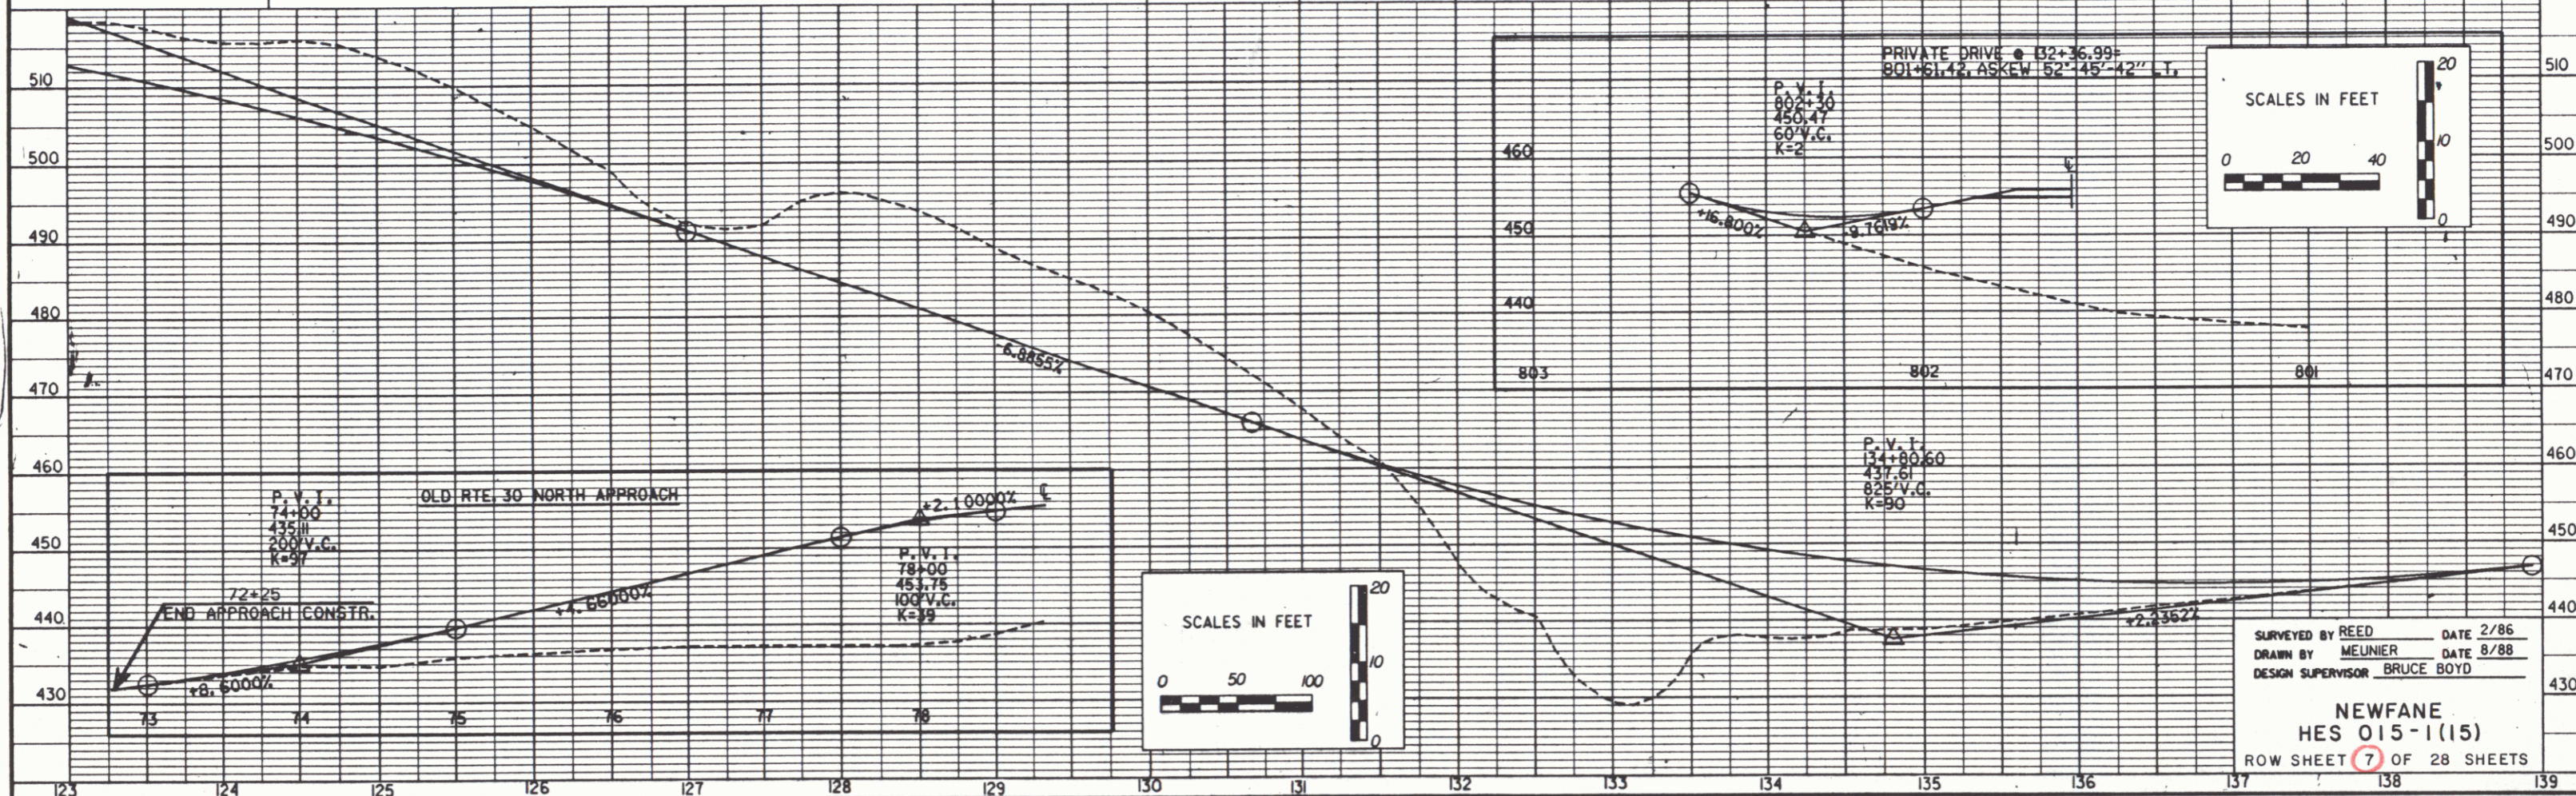

84E075NP4

DATUM
VERTICAL NGVD 1929
HORIZONTAL NAD 1927

SURVEYED BY REED DATE 2/86
 DRAWN BY MEUNIER DATE 8/86
 DESIGN SUPERVISOR BRUCE BOYD

NEWFANE
 HES 015-1(15)
 ROW SHEET 7 OF 28 SHEETS