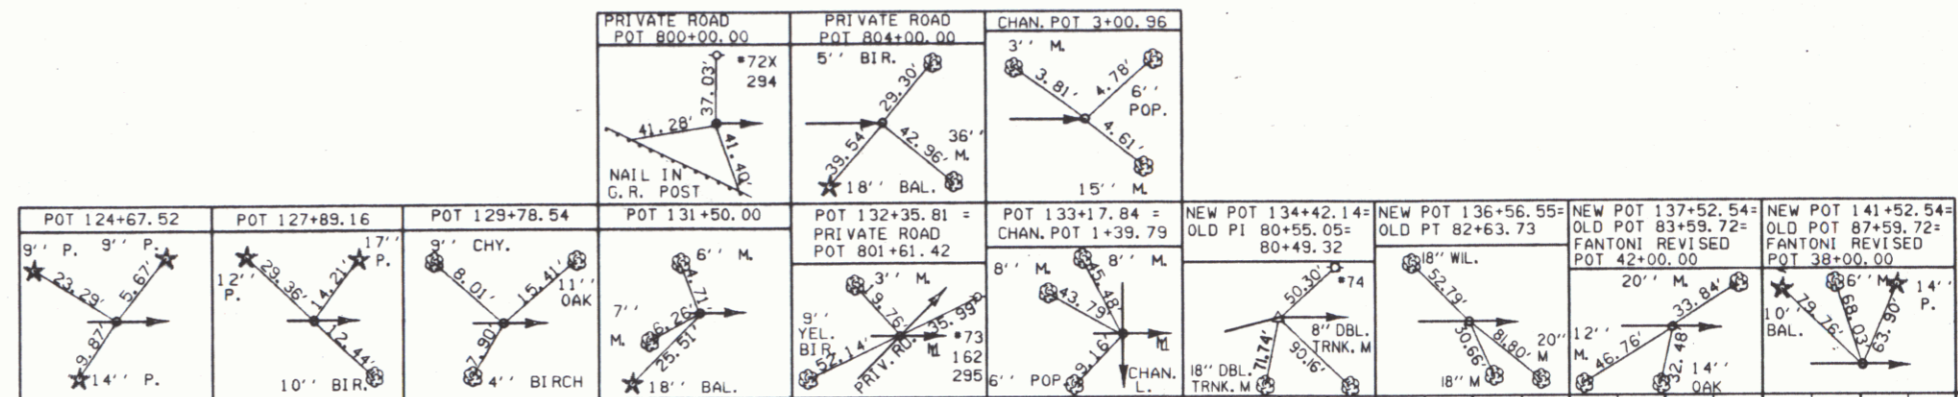

84E075NP4

DATUM
VERTICAL NGVD 1929
HORIZONTAL NAD 1927

SURVEYED BY REED DATE 2/86
 DRAWN BY MEUNIER DATE 8/86
 DESIGN SUPERVISOR BRUCE BOYD

NEWFANE
 HES 015-1(15)
 ROW SHEET 7 OF 28 SHEETS