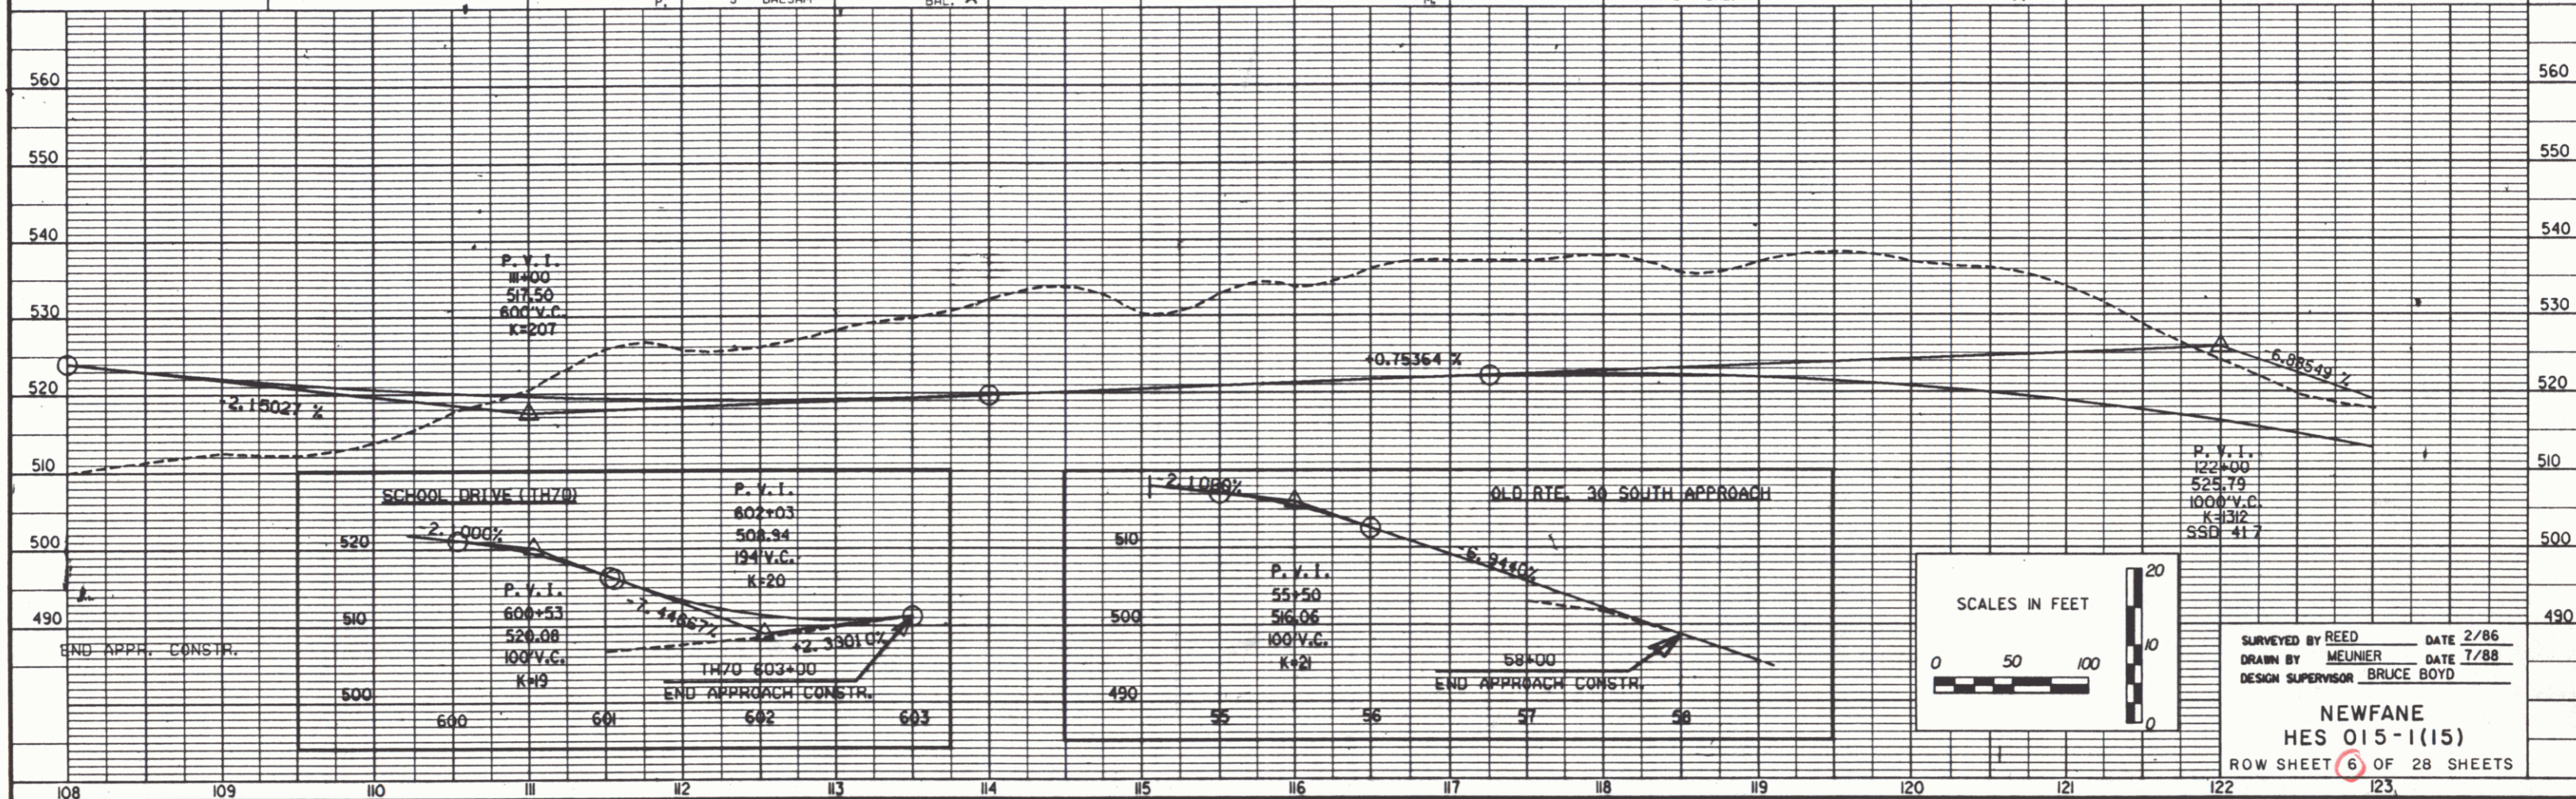

84E075NP3

DATUM  
VERTICAL NGVD 1929  
HORIZONTAL NAD 1927

SURVEYED BY REED DATE 2/86  
DRAWN BY MEUNIER DATE 7/88  
DESIGN SUPERVISOR BRUCE BOYD

NEWFANE  
HES 015-1(15)  
ROW SHEET 6 OF 28 SHEETS

DEC 2 1996