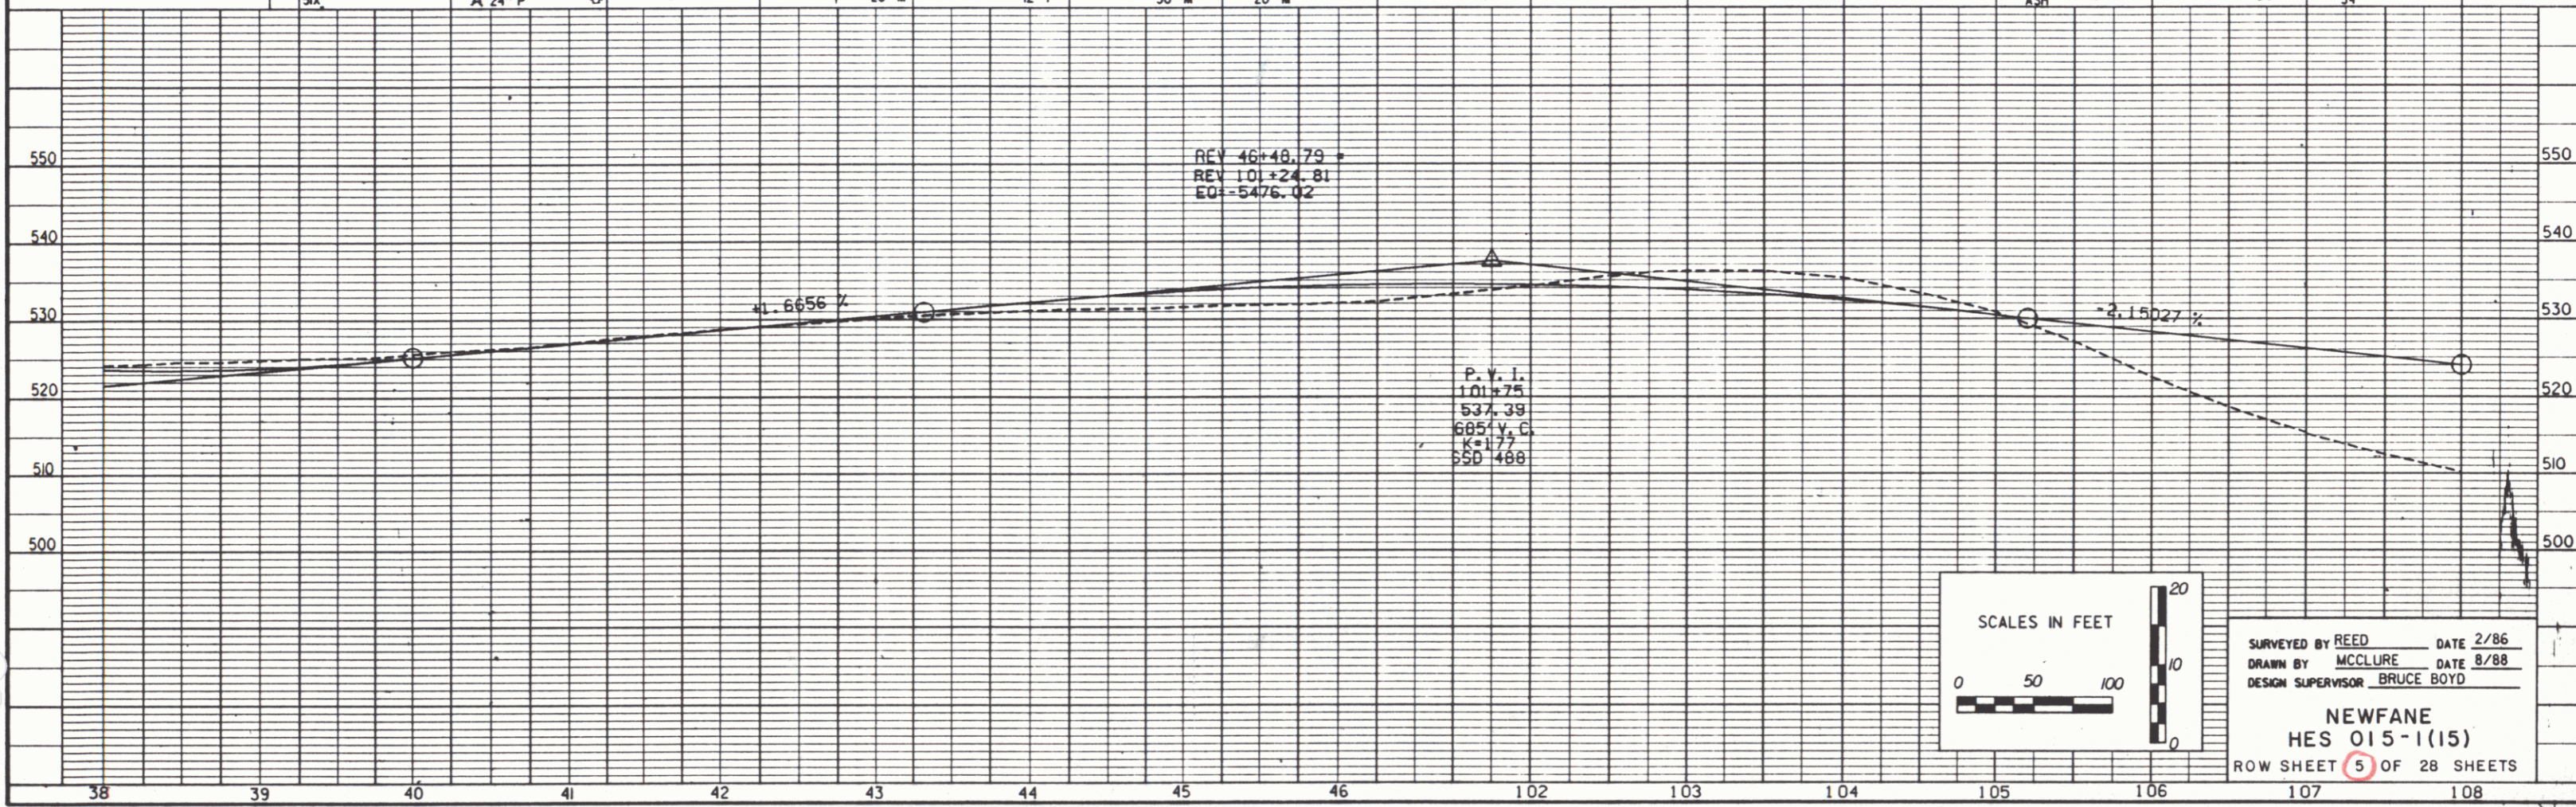

04E075P2
 DATUM
 VERTICAL NGVD 1929
 HORIZONTAL NAD 1927

SURVEYED BY REED DATE 2/86
 DRAWN BY MCCLURE DATE 8/88
 DESIGN SUPERVISOR BRUCE BOYD

NEWFANE
 HES 015-1(15)
 ROW SHEET 5 OF 28 SHEETS