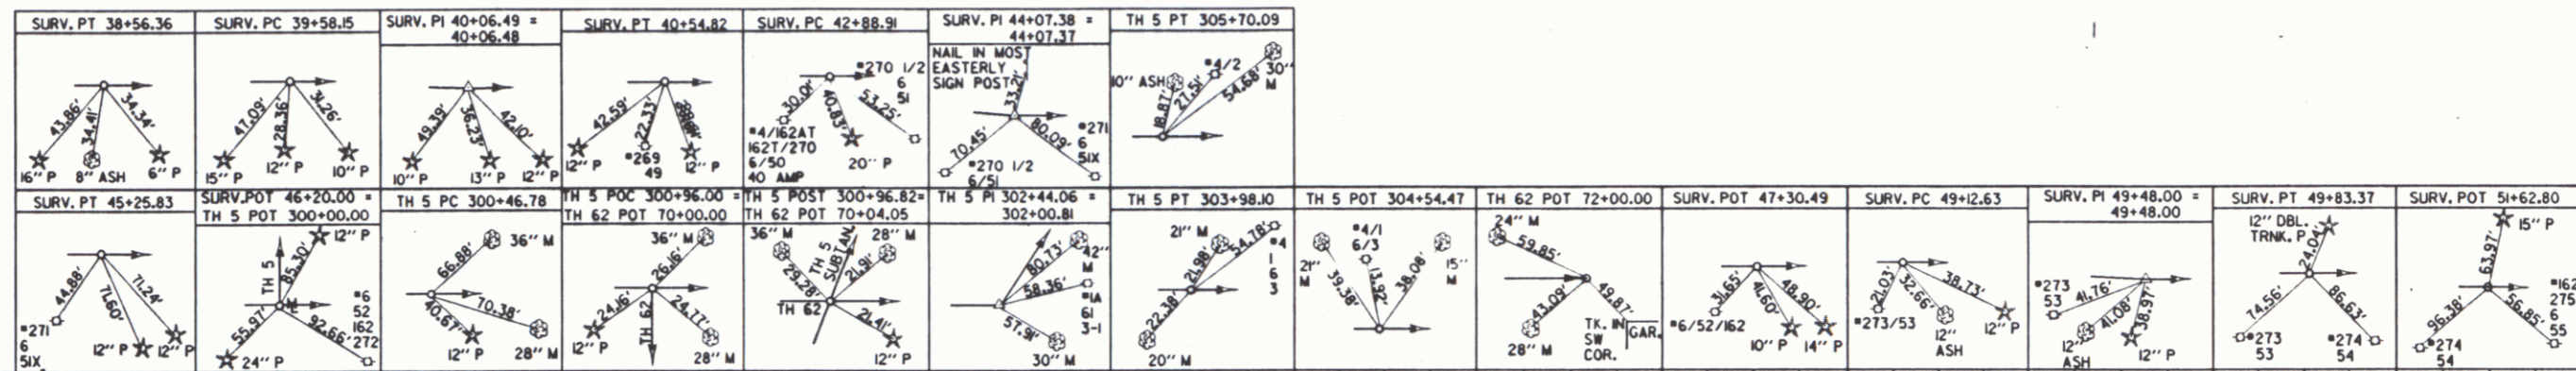

04E075P2
 DATUM
 VERTICAL NGVD 1929
 HORIZONTAL NAD 1927

SURVEYED BY REED DATE 2/86
 DRAWN BY MCCLURE DATE 8/88
 DESIGN SUPERVISOR BRUCE BOYD

NEWFANE
 HES 015-1(15)
 ROW SHEET 5 OF 28 SHEETS