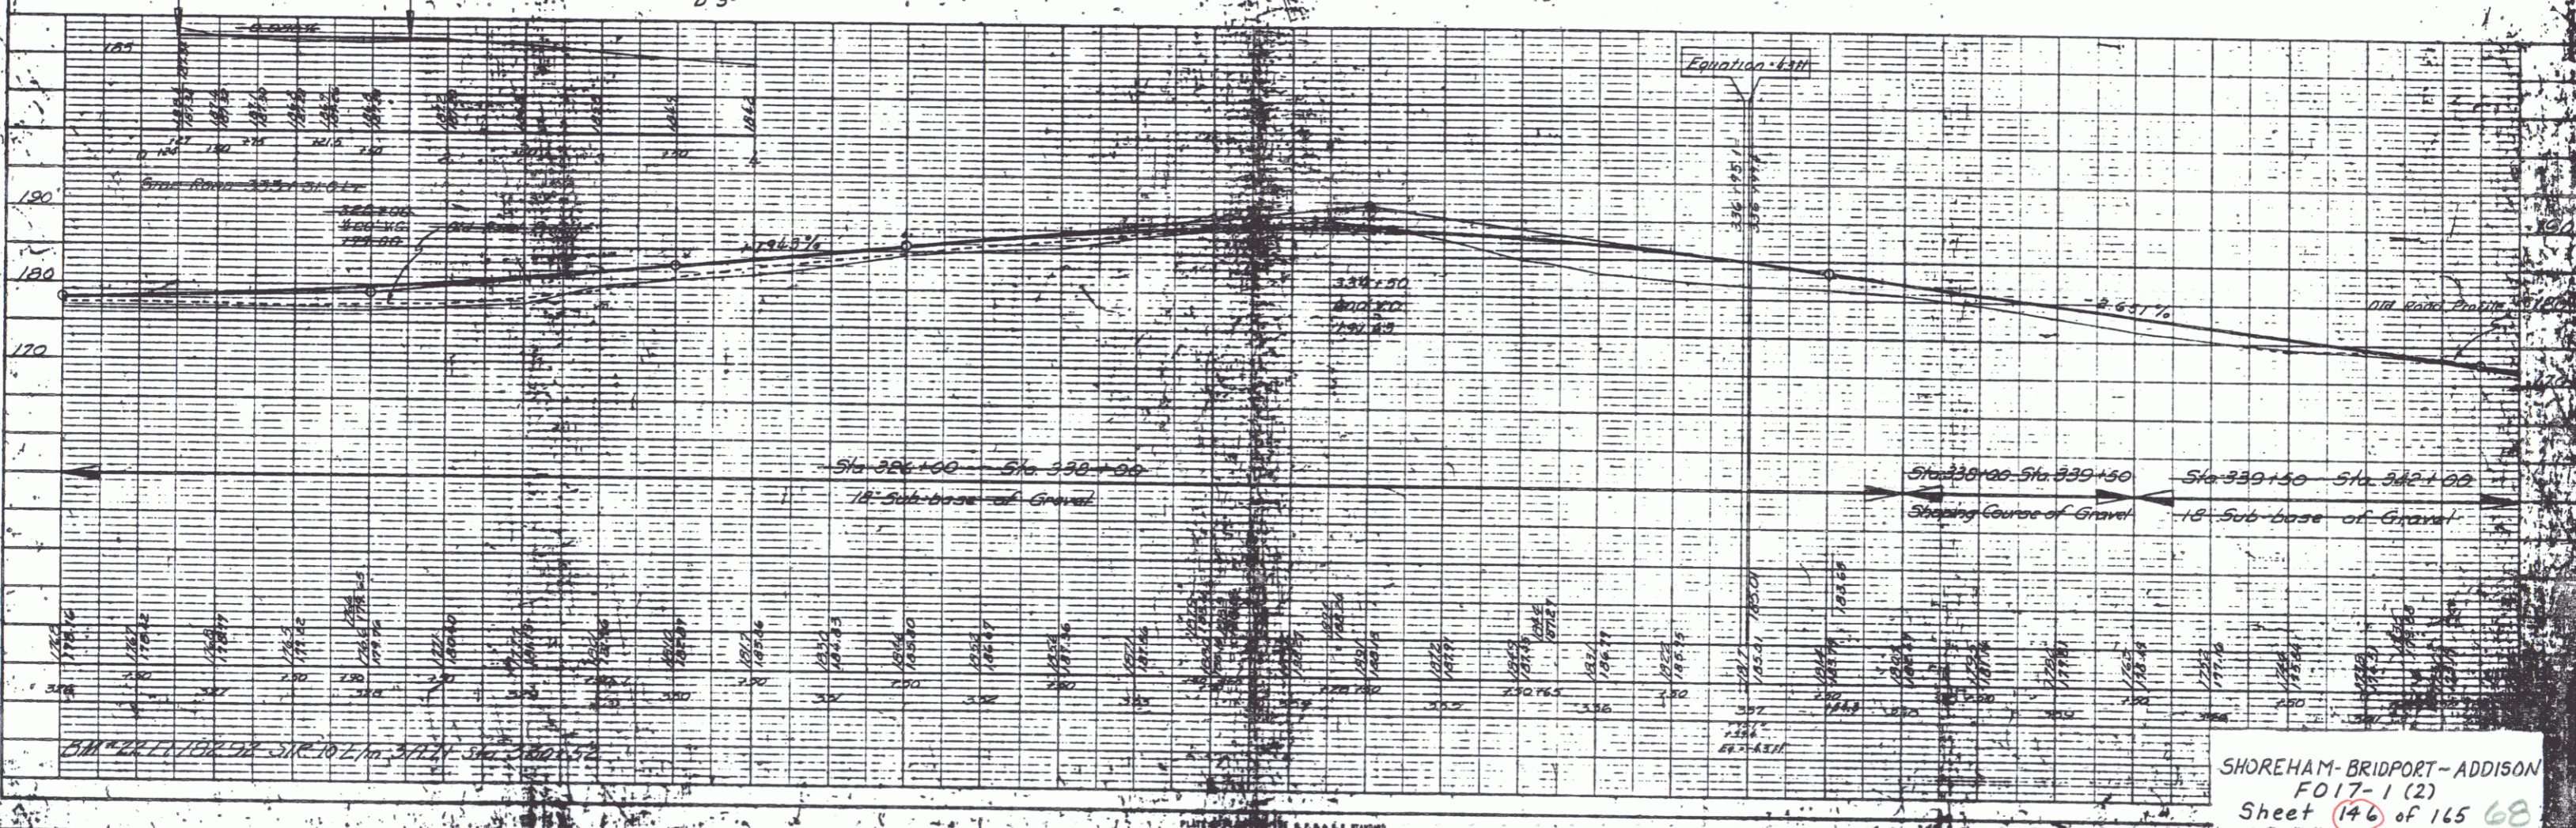

DATE	10/22/94
BY	W. J. [unclear]
PROJECT	SHOREHAM BRIDPORT-ADDISON
SCALE	AS SHOWN
DATE	10/22/94
BY	W. J. [unclear]
PROJECT	SHOREHAM BRIDPORT-ADDISON
SCALE	AS SHOWN

DATE	10/22/94
BY	W. J. [unclear]
PROJECT	SHOREHAM BRIDPORT-ADDISON
SCALE	AS SHOWN
DATE	10/22/94
BY	W. J. [unclear]
PROJECT	SHOREHAM BRIDPORT-ADDISON
SCALE	AS SHOWN

SHOREHAM-BRIDPORT-ADDISON
 FO17-1 (2)
 Sheet 146 of 165 68