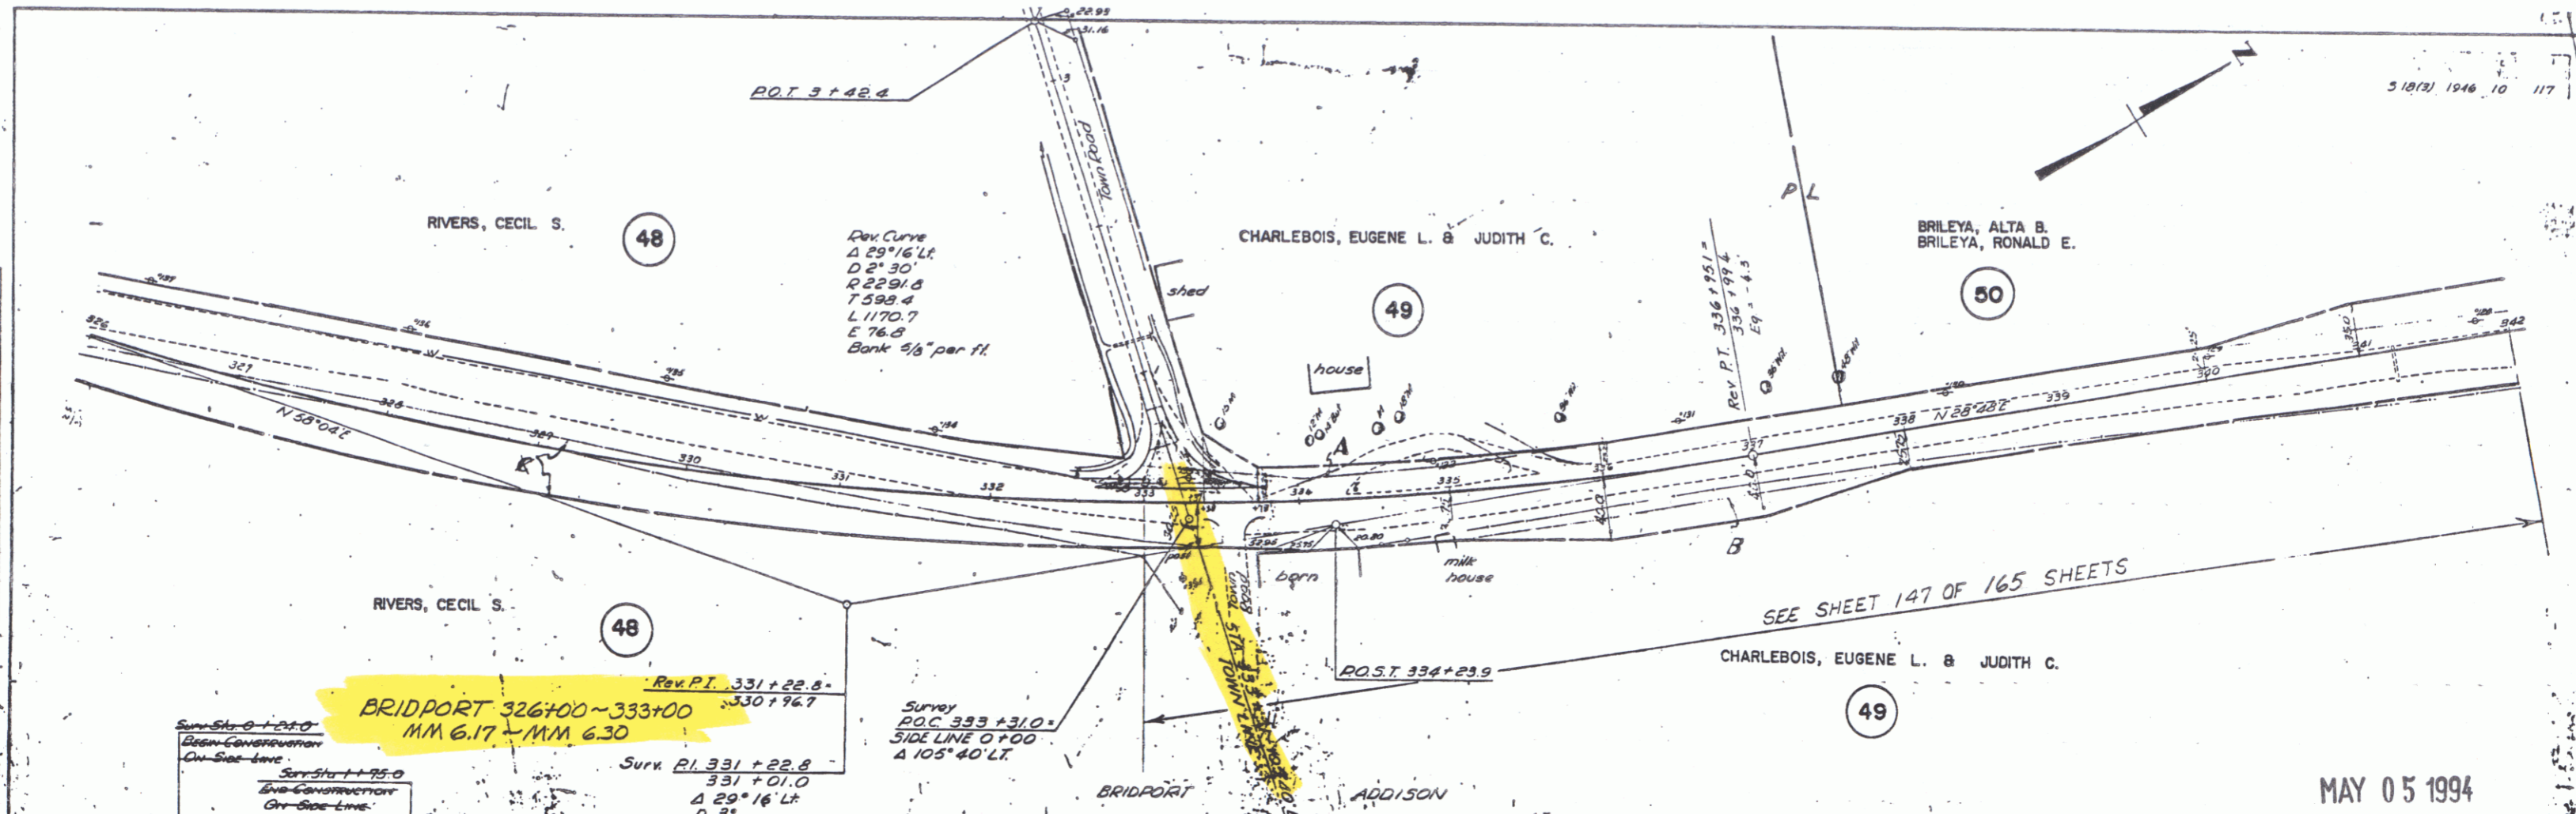

DATE	10/22/94
BY	W. J. [unclear]
PROJECT	SHOREHAM BRIDPORT-ADDISON
SCALE	AS SHOWN
DATE	10/22/94
BY	W. J. [unclear]
PROJECT	SHOREHAM BRIDPORT-ADDISON
SCALE	AS SHOWN

DATE	10/22/94
BY	W. J. [unclear]
PROJECT	SHOREHAM BRIDPORT-ADDISON
SCALE	AS SHOWN
DATE	10/22/94
BY	W. J. [unclear]
PROJECT	SHOREHAM BRIDPORT-ADDISON
SCALE	AS SHOWN

SHOREHAM-BRIDPORT-ADDISON
 FO17-1 (2)
 Sheet 146 of 165 68