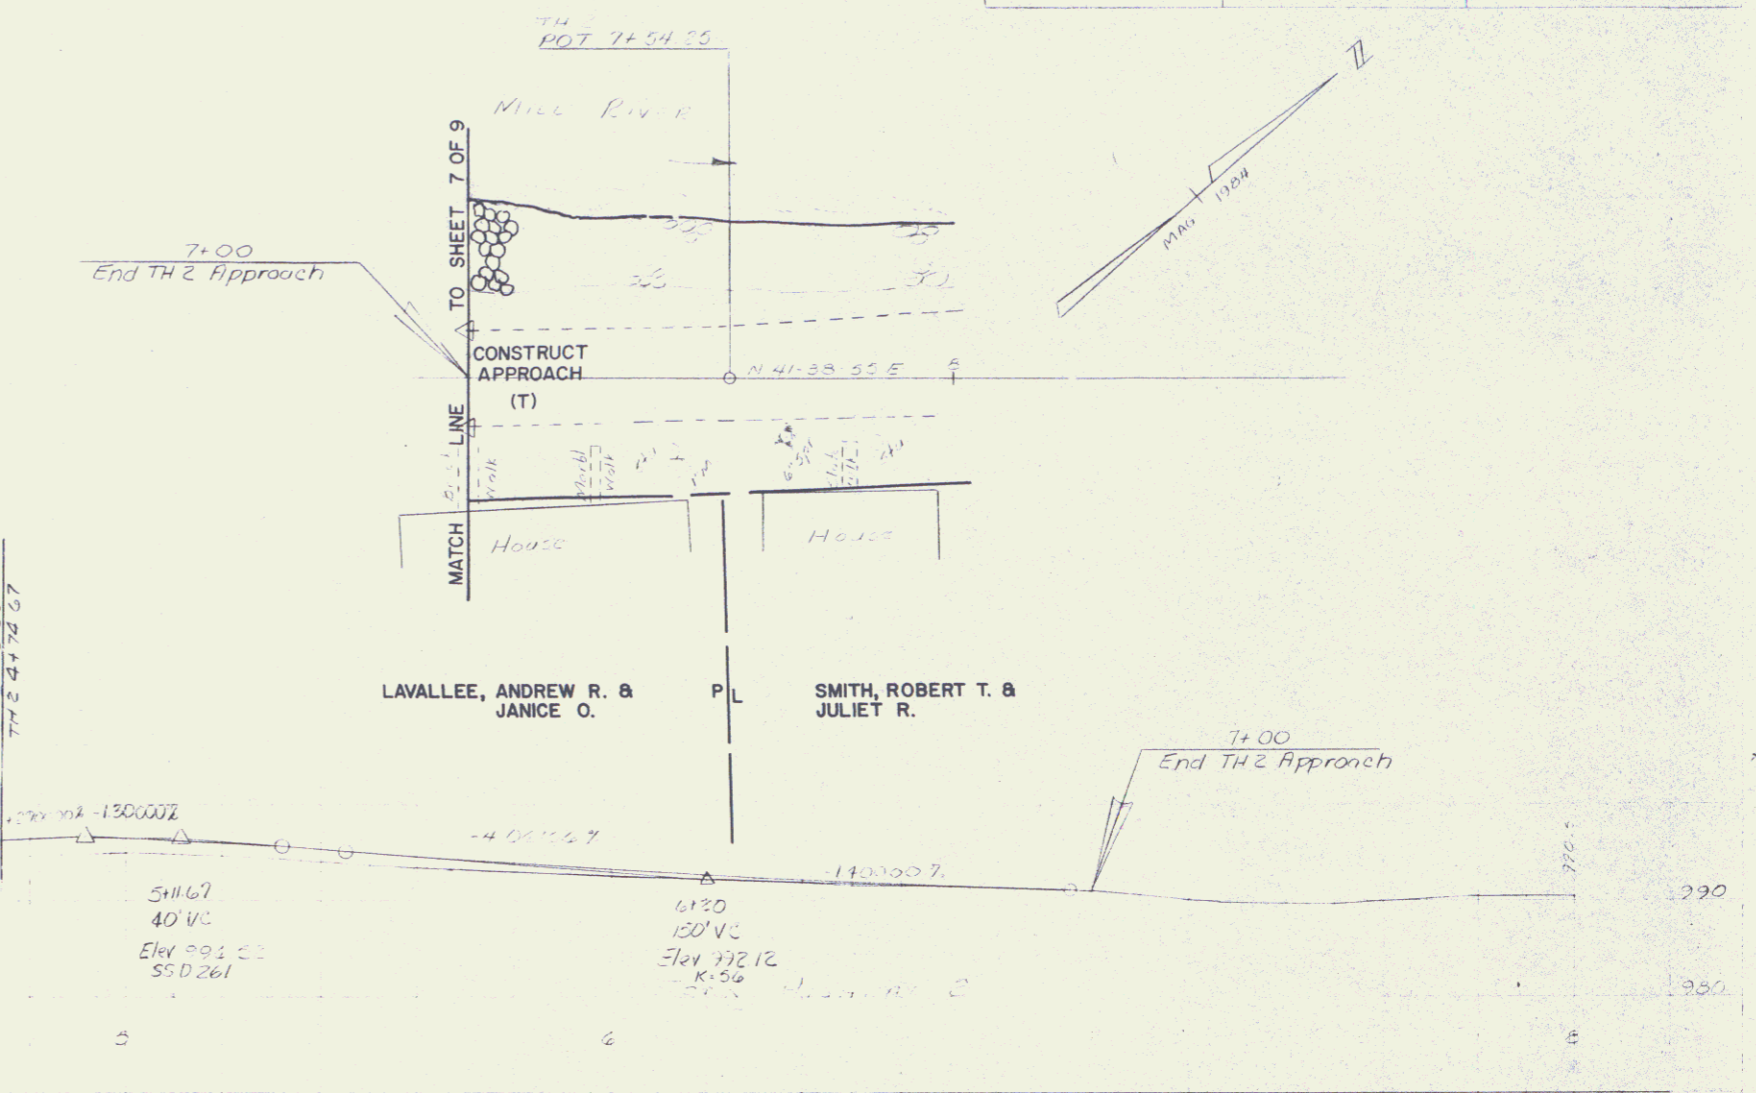

DATUM  
VERTICAL NGVD 1929  
HORIZONTAL N.A.

DATE	BY

AUG 24 2004  
SHREWSBURY  
BRF 025-1(24)  
R.O.W. SHEET 9 OF 9

PLAT 1 SINGLE PLAN, PROFILE  
SCALE: 1"=20'