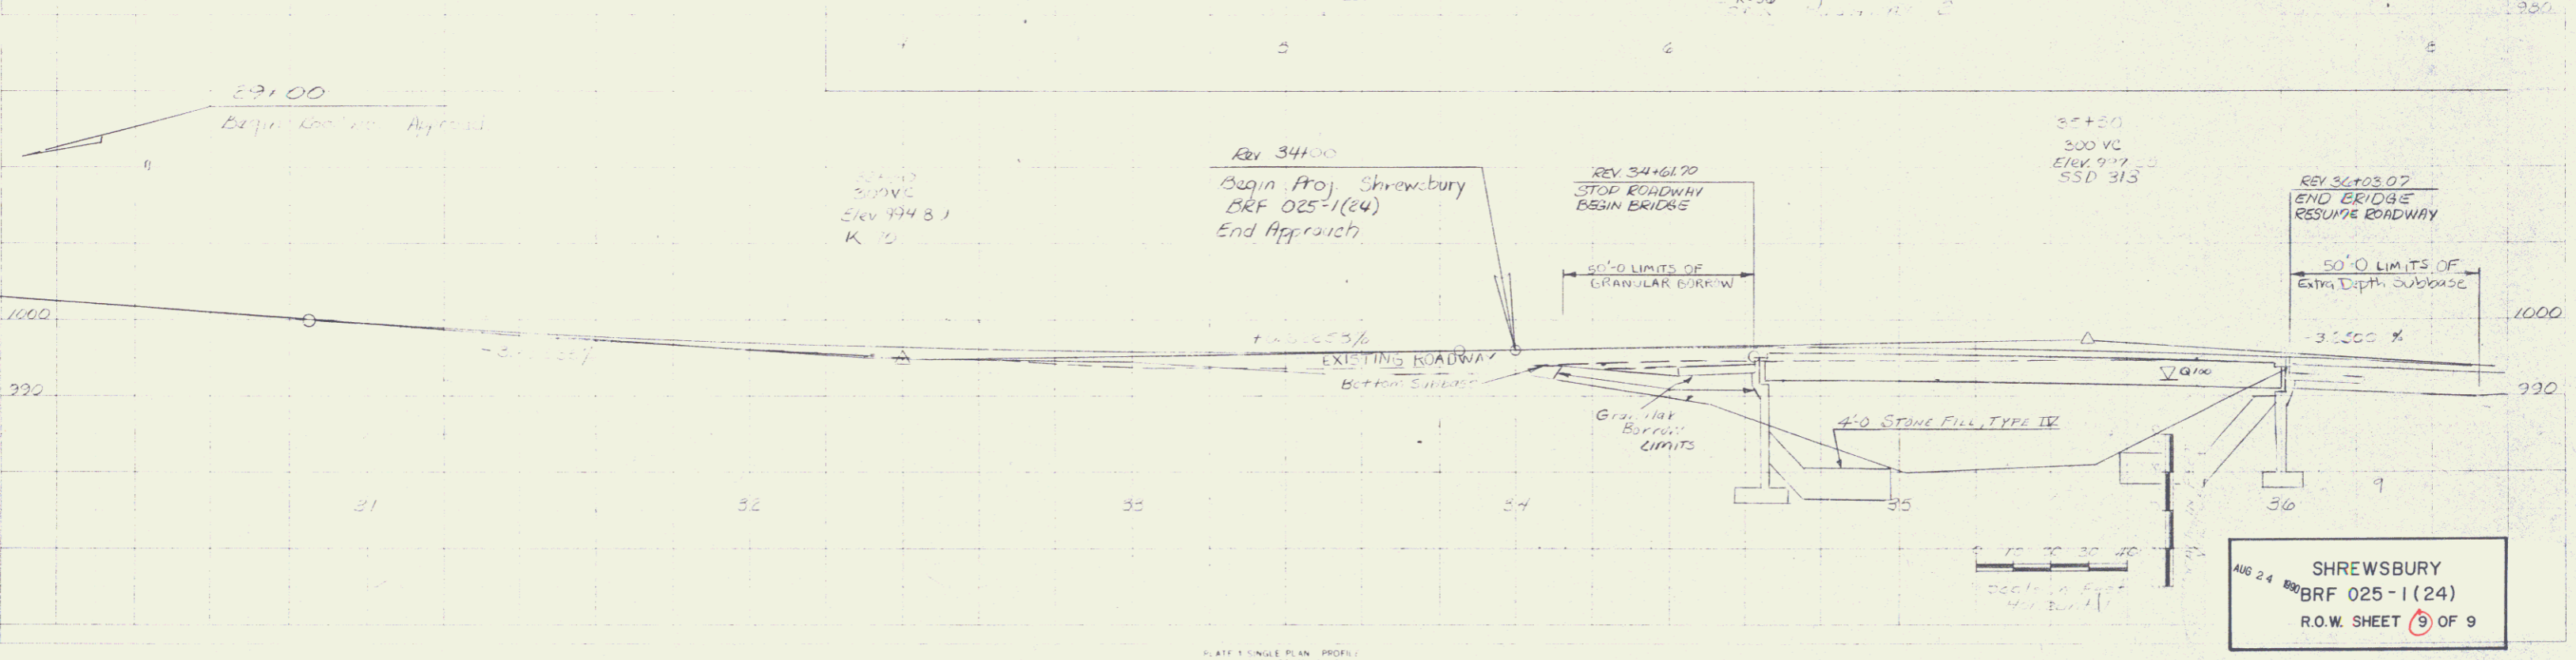

DATUM  
VERTICAL NGVD 1929  
HORIZONTAL N.A.

DATE	BY

AUG 24 2004  
SHREWSBURY  
BRF 025-1(24)  
R.O.W. SHEET 9 OF 9

PLAT 1 SINGLE PLAN, PROFILE  
SCALE: 1"=20'