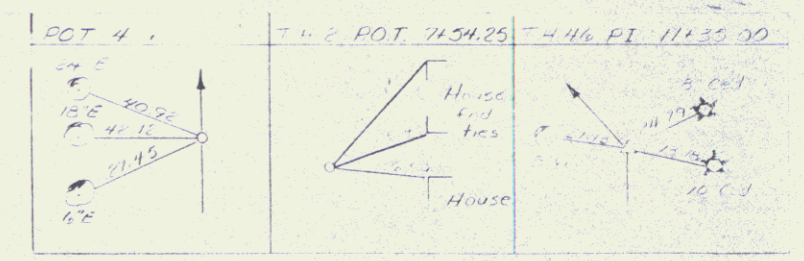

DATUM  
VERTICAL NGVD 1929  
HORIZONTAL N.A.

DATE	BY

AUG 24 2004  
SHREWSBURY  
BRF 025-1(24)  
R.O.W. SHEET 9 OF 9

PLAT 1 SINGLE PLAN, PROFILE  
SCALE: 1"=20'