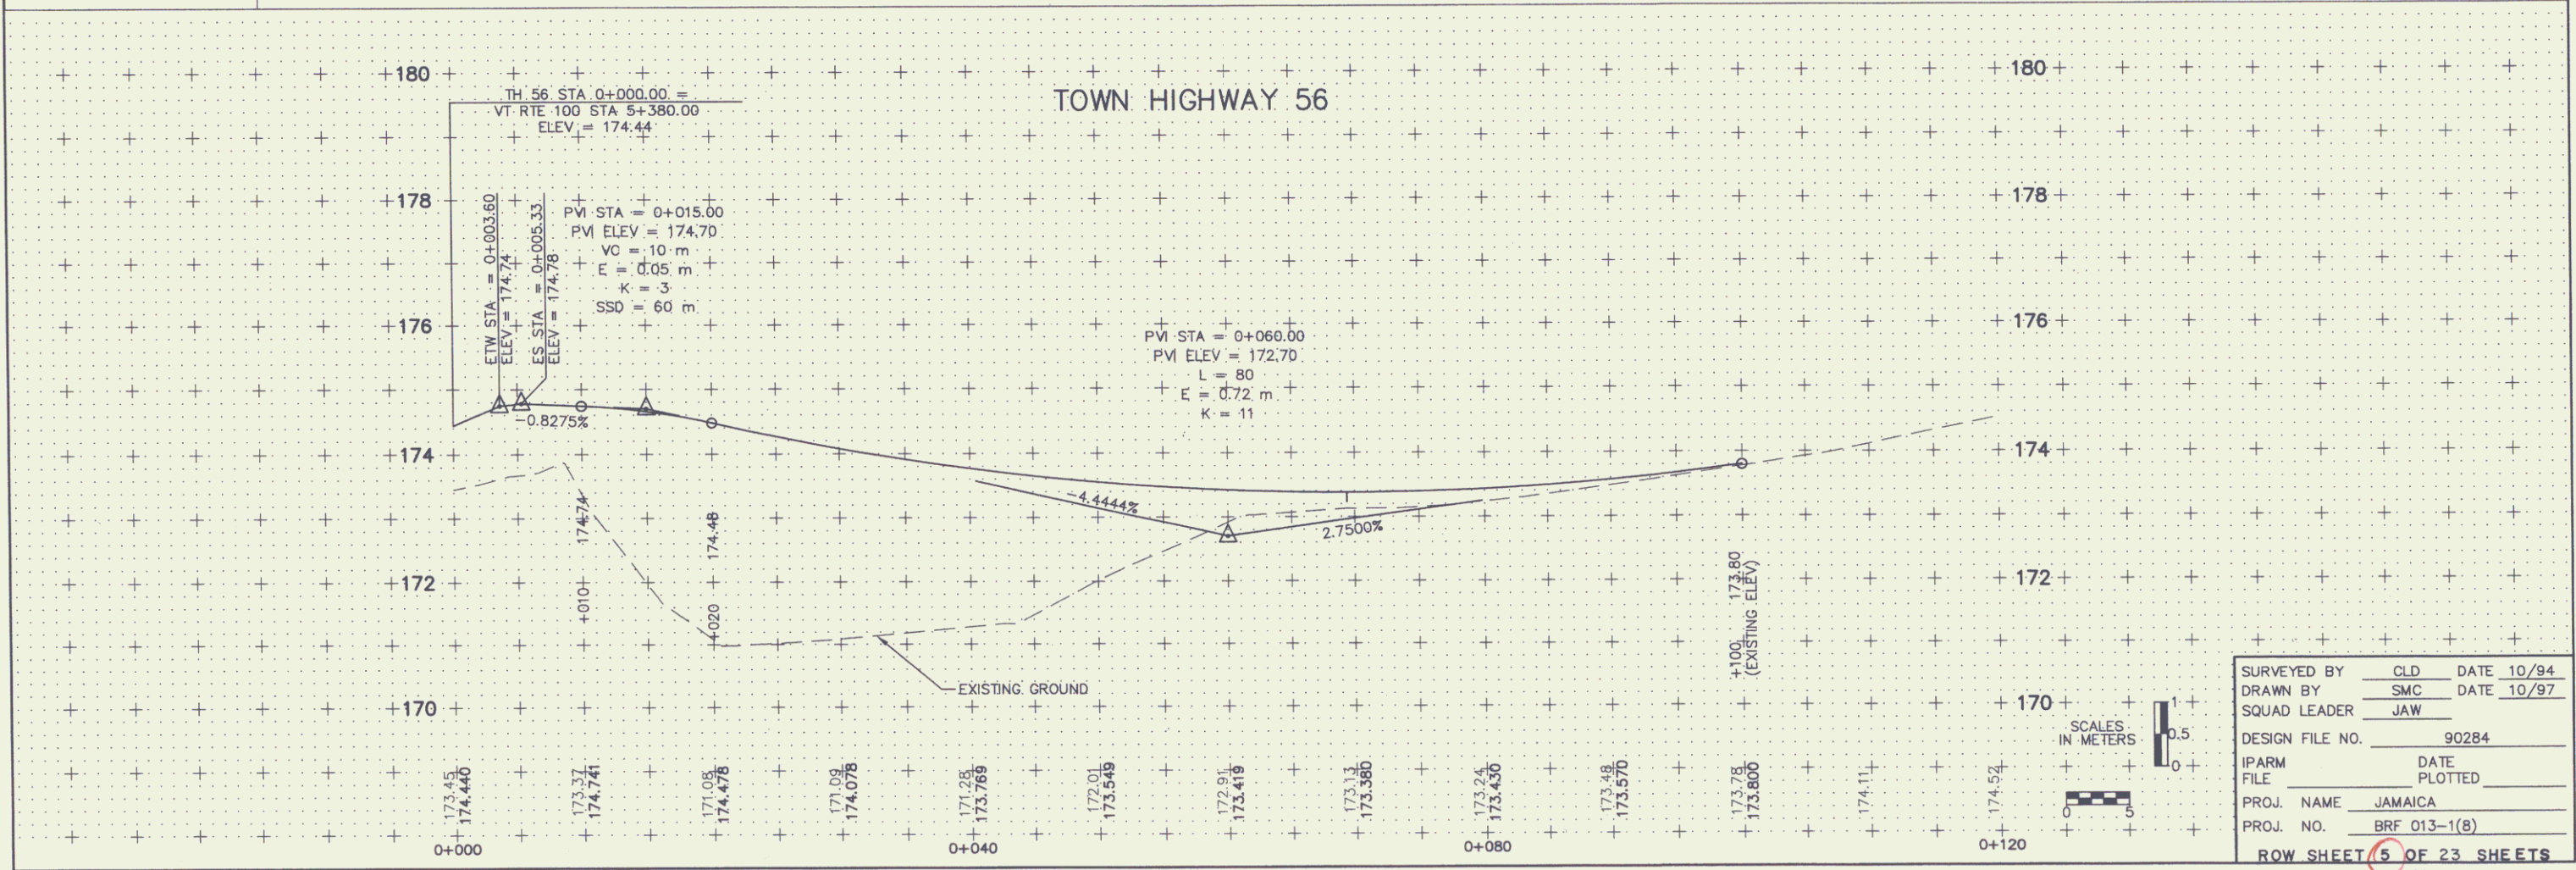

DATUM
 VERTICAL NGVD 1929
 HORIZONTAL N/A

90284PRG.dwg 05/18/00 12:29:19 PM PM EDT

SURVEYED BY	CLD	DATE	10/94
DRAWN BY	SMC	DATE	10/97
SQUAD LEADER	JAW		
DESIGN FILE NO.	90284		
IPARM		DATE	
FILE		PLOTTED	
PROJ. NAME	JAMAICA		
PROJ. NO.	BRF 013-1(B)		
ROW SHEET 5 OF 23 SHEETS			