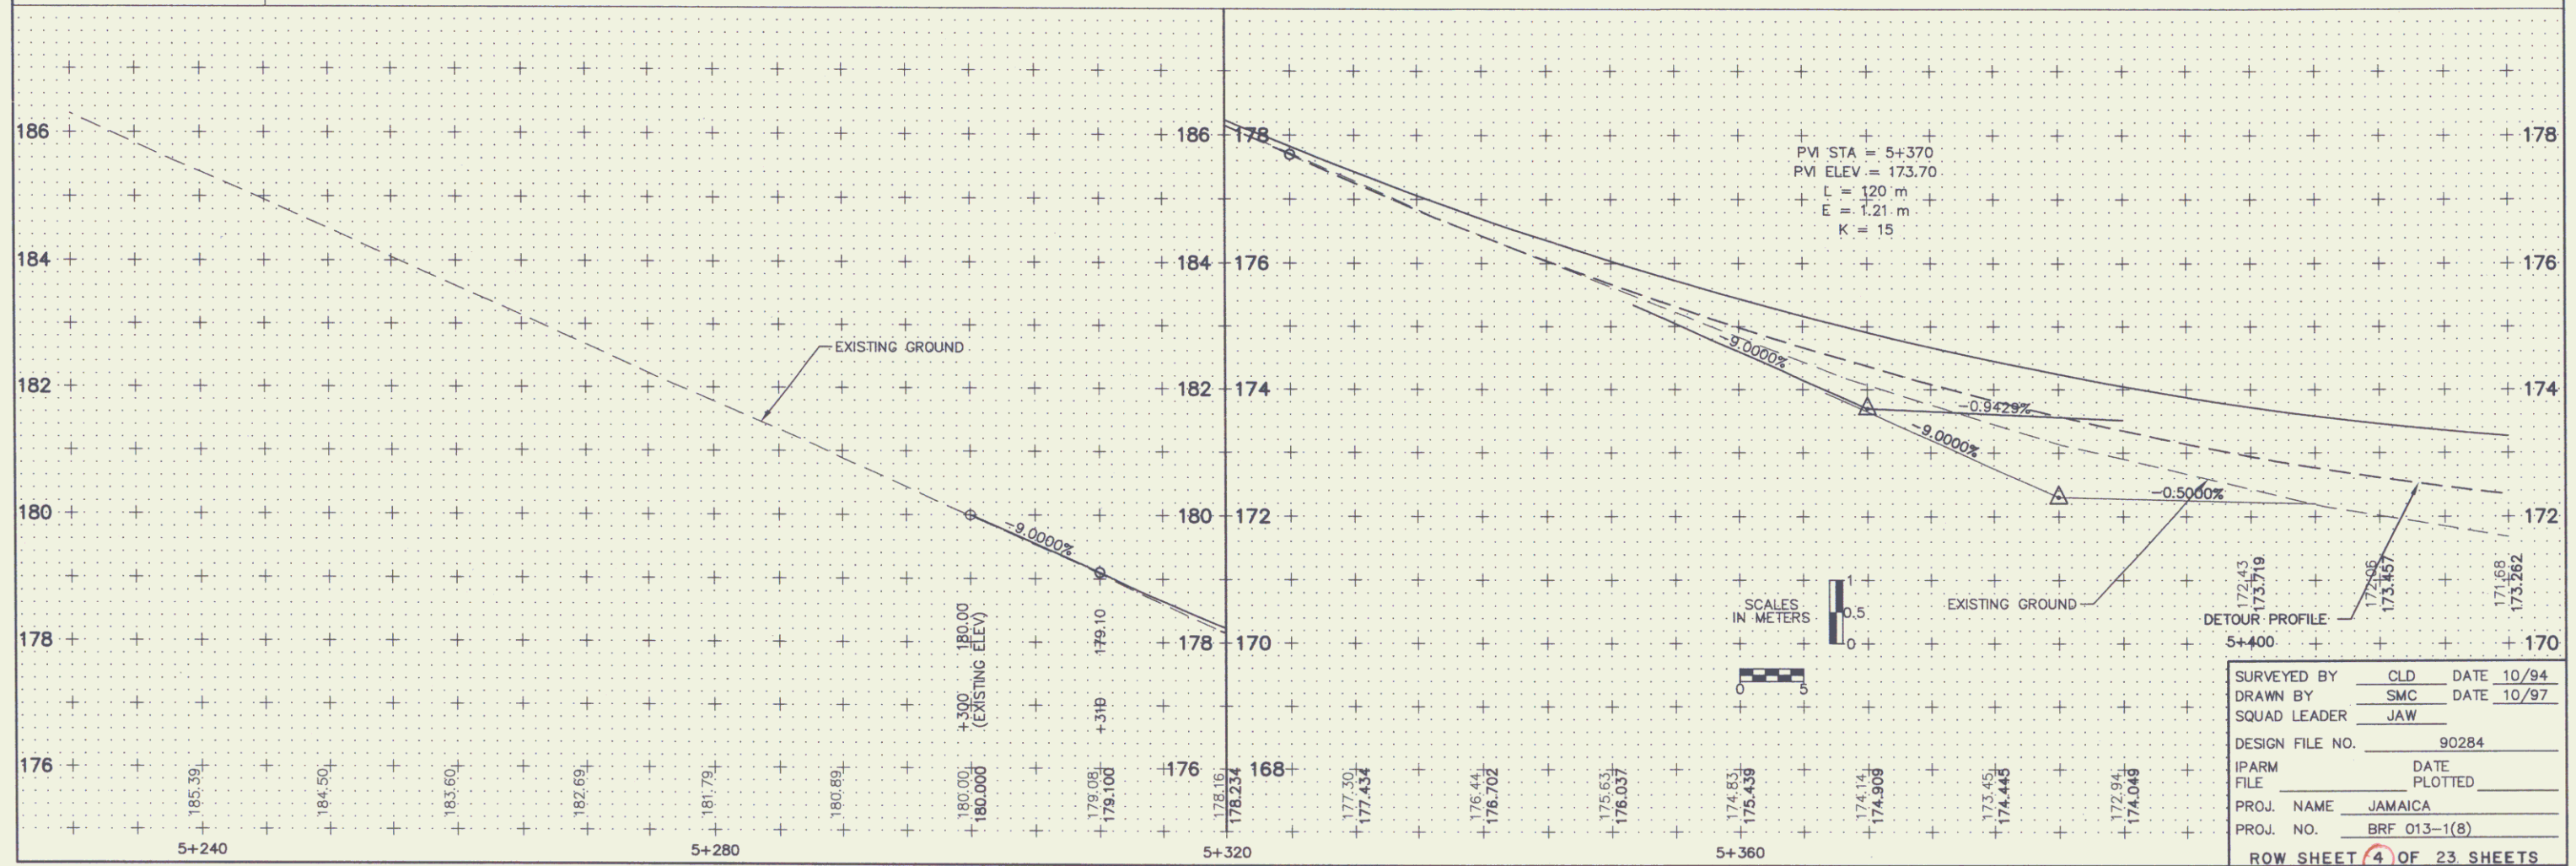

DATUM  
 VERTICAL NGVD 1929  
 HORIZONTAL N/A

90284PRCL.dwg 05/18/00 11:43:32 AM AM EDT

SURVEYED BY CLD DATE 10/94  
 DRAWN BY SMC DATE 10/97  
 SQUAD LEADER JAW  
 DESIGN FILE NO. 90284  
 IPARM FILE DATE PLOTTED  
 PROJ. NAME JAMAICA  
 PROJ. NO. BRF 013-1(B)  
 ROW SHEET 4 OF 23 SHEETS